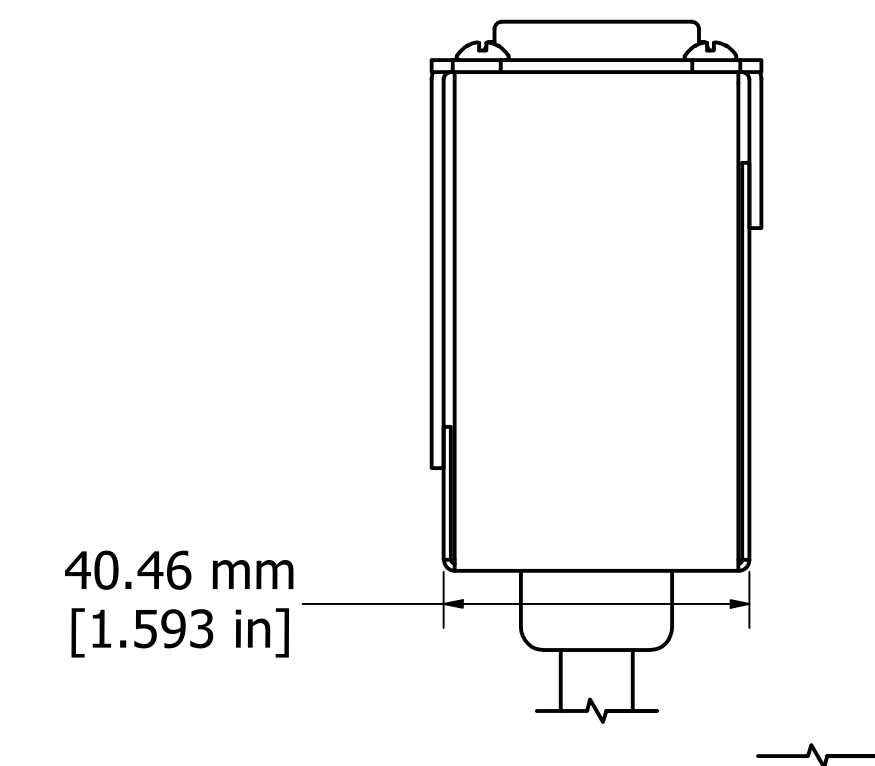

ISOMETRIC VIEW

ASSEMBLY - VIEW FROM SIDE

1582H8A1SBK
Finish - Front - Black Painted Steel
Back - Black Painted Steel
Rated - 125 VAC, 60 Hz, 15 Amps
Approvals - cURus Recognized to: UL1449 & C22.2 No. 269.3-17
Surge Specs - 1080 Joules, 75000 Amps Transient Current
- 500V Voltage Protection Rating (VPR)