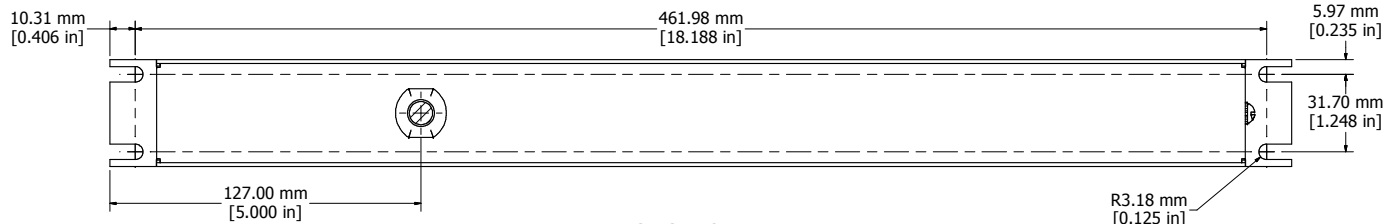

8 | 7 | 6 | 5 | 4 | 3 | 2 | 1

ASSEMBLY - VIEW FROM FRONT

ISOMETRIC VIEW

ASSEMBLY - VIEW FROM BOTTOM

ASSEMBLY - VIEW FROM SIDE

SECTION A-A

8 | 7 | 6 | 5 | 4 | 3 | 2 | 1

<b>1582T6A1BKRA</b>
Finish - Front - Black Painted Steel
Back - Black Painted Steel
Rated - 125 VAC, 60 Hz, 15 Amps
Approvals - CSA Certified Standards C22.2 (No. 21-95, 42-99)
- UL Recognized Standard UL 1363