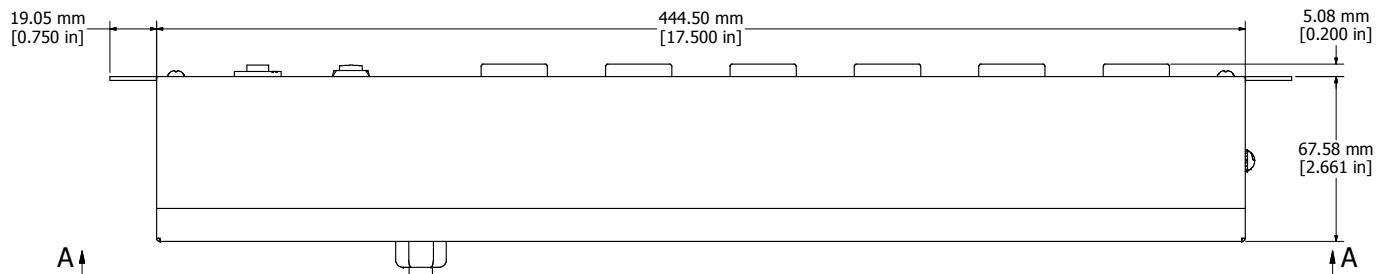

8 | 7 | 6 | 5 | 4 | 3 | 2 | 1

ASSEMBLY - VIEW FROM FRONT

ISOMETRIC VIEW

ASSEMBLY - VIEW FROM BOTTOM

ASSEMBLY - VIEW FROM SIDE

SECTION A-A

8 | 7 | 6 | 5 | 4 | 3 | 2 | 1

<b>1582T6A1BKRA</b>
Finish - Front - Black Painted Steel
Back - Black Painted Steel
Rated - 125 VAC, 60 Hz, 15 Amps
Approvals - CSA Certified Standards C22.2 (No. 21-95, 42-99)
- UL Recognized Standard UL 1363