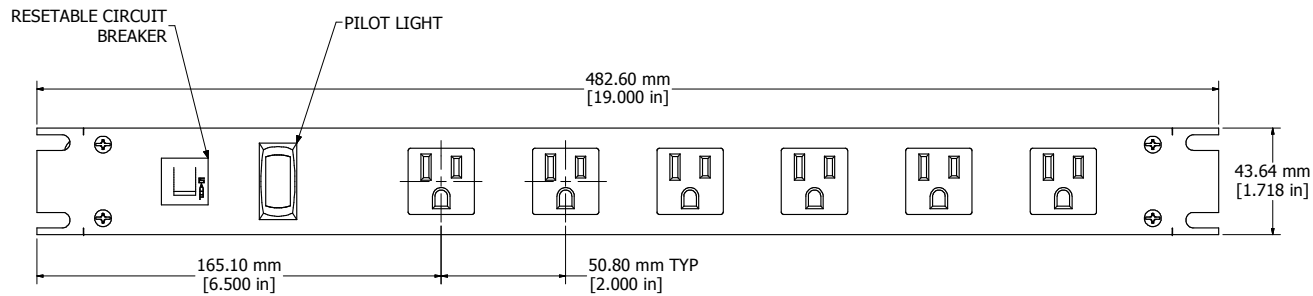

8 | 7 | 6 | 5 | 4 | 3 | 2 | 1

ASSEMBLY - VIEW FROM FRONT

ISOMETRIC VIEW

ASSEMBLY - VIEW FROM BOTTOM

ASSEMBLY - VIEW FROM SIDE

SECTION A-A

8 | 7 | 6 | 5 | 4 | 3 | 2 | 1

<b>1582T6A1BKRA</b>
Finish - Front - Black Painted Steel
Back - Black Painted Steel
Rated - 125 VAC, 60 Hz, 15 Amps
Approvals - CSA Certified Standards C22.2 (No. 21-95, 42-99)
- UL Recognized Standard UL 1363