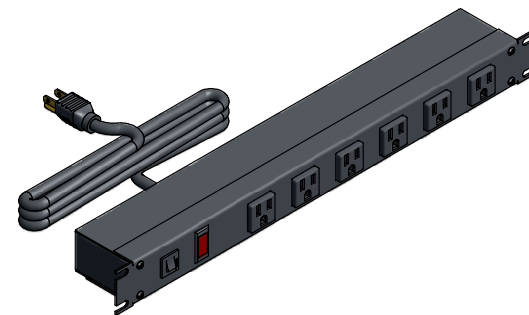

8 | 7 | 6 | 5 | 4 | 3 | 2 | 1

ASSEMBLY - VIEW FROM FRONT

ISOMETRIC VIEW

ASSEMBLY - VIEW FROM BOTTOM

ASSEMBLY - VIEW FROM SIDE

SECTION A-A

8 | 7 | 6 | 5 | 4 | 3 | 2 | 1

<b>1582T6A1BKRA</b>
Finish - Front - Black Painted Steel
Back - Black Painted Steel
Rated - 125 VAC, 60 Hz, 15 Amps
Approvals - CSA Certified Standards C22.2 (No. 21-95, 42-99)
- UL Recognized Standard UL 1363