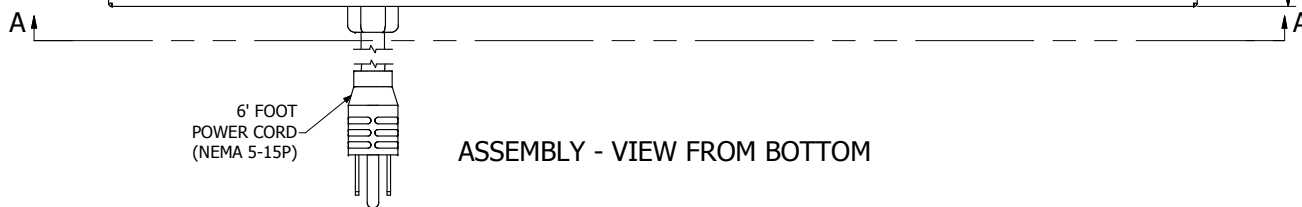

8 | 7 | 6 | 5 | 4 | 3 | 2 | 1

ASSEMBLY - VIEW FROM FRONT

ISOMETRIC VIEW

ASSEMBLY - VIEW FROM BOTTOM

ASSEMBLY - VIEW FROM SIDE

SECTION A-A

8 | 7 | 6 | 5 | 4 | 3 | 2 | 1

<b>1582T6A1BKRA</b>
Finish - Front - Black Painted Steel
Back - Black Painted Steel
Rated - 125 VAC, 60 Hz, 15 Amps
Approvals - CSA Certified Standards C22.2 (No. 21-95, 42-99)
- UL Recognized Standard UL 1363