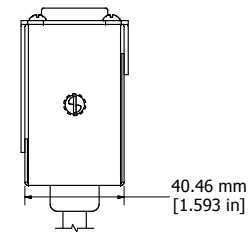

8 | 7 | 6 | 5 | 4 | 3 | 2 | 1

ASSEMBLY - VIEW FROM FRONT

ISOMETRIC VIEW

ASSEMBLY - VIEW FROM BOTTOM

ASSEMBLY - VIEW FROM SIDE

SECTION A-A

8 | 7 | 6 | 5 | 4 | 3 | 2 | 1

<b>1582T6A1BKRA</b>
Finish - Front - Black Painted Steel
Back - Black Painted Steel
Rated - 125 VAC, 60 Hz, 15 Amps
Approvals - CSA Certified Standards C22.2 (No. 21-95, 42-99)
- UL Recognized Standard UL 1363