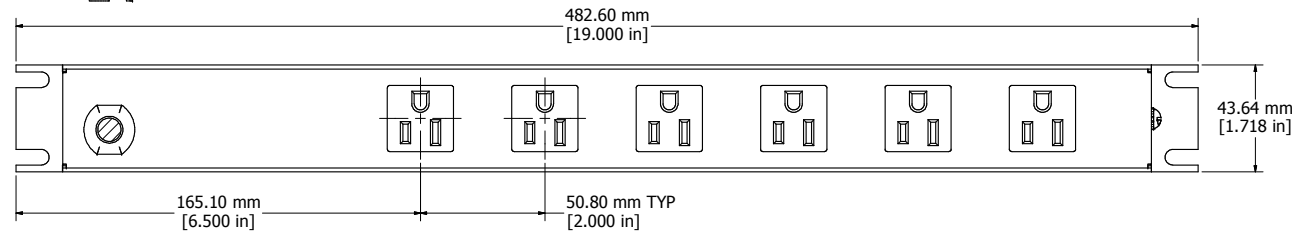

ASSEMBLY - VIEW FROM FRONT

ISOMETRIC VIEW

ASSEMBLY - VIEW FROM BOTTOM

ASSEMBLY - VIEW FROM SIDE

SECTION A-A

1583H6D1BKRA
Finish - Front - Black Painted Steel
Back - Black Painted Steel
Rated - 125 VAC, 60 Hz, 15 Amps
Approvals - CSA Certified Standards C22.2 (No. 21-95, 42-99) - UL Recognized Standard UL1363