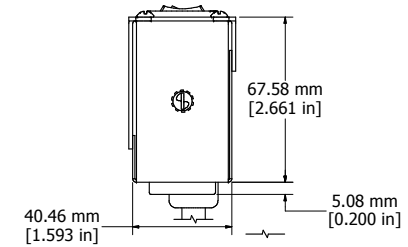

ASSEMBLY - VIEW FROM FRONT

ISOMETRIC VIEW

ASSEMBLY - VIEW FROM BOTTOM

ASSEMBLY - VIEW FROM SIDE

SECTION A-A

1583H6D1BKRA
Finish - Front - Black Painted Steel
Back - Black Painted Steel
Rated - 125 VAC, 60 Hz, 15 Amps
Approvals - CSA Certified Standards C22.2 (No. 21-95, 42-99) - UL Recognized Standard UL1363