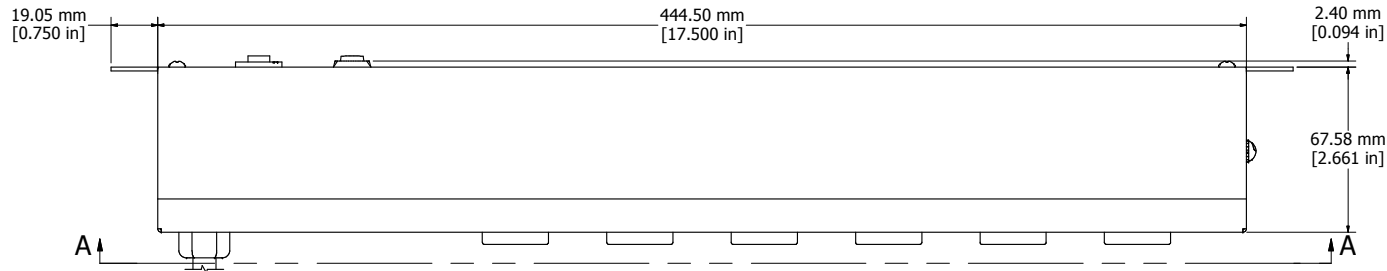

ASSEMBLY - VIEW FROM FRONT

ISOMETRIC VIEW

ASSEMBLY - VIEW FROM BOTTOM

ASSEMBLY - VIEW FROM SIDE

SECTION A-A

1583H6D1BKRA
Finish - Front - Black Painted Steel
Back - Black Painted Steel
Rated - 125 VAC, 60 Hz, 15 Amps
Approvals - CSA Certified Standards C22.2 (No. 21-95, 42-99) - UL Recognized Standard UL1363