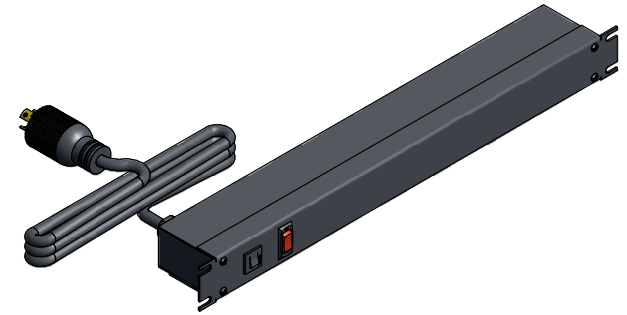

ASSEMBLY - VIEW FROM FRONT

ISOMETRIC VIEW

ASSEMBLY - VIEW FROM BOTTOM

ASSEMBLY - VIEW FROM SIDE

SECTION A-A

1583H6D1BKRA
Finish - Front - Black Painted Steel
Back - Black Painted Steel
Rated - 125 VAC, 60 Hz, 15 Amps
Approvals - CSA Certified Standards C22.2 (No. 21-95, 42-99) - UL Recognized Standard UL1363