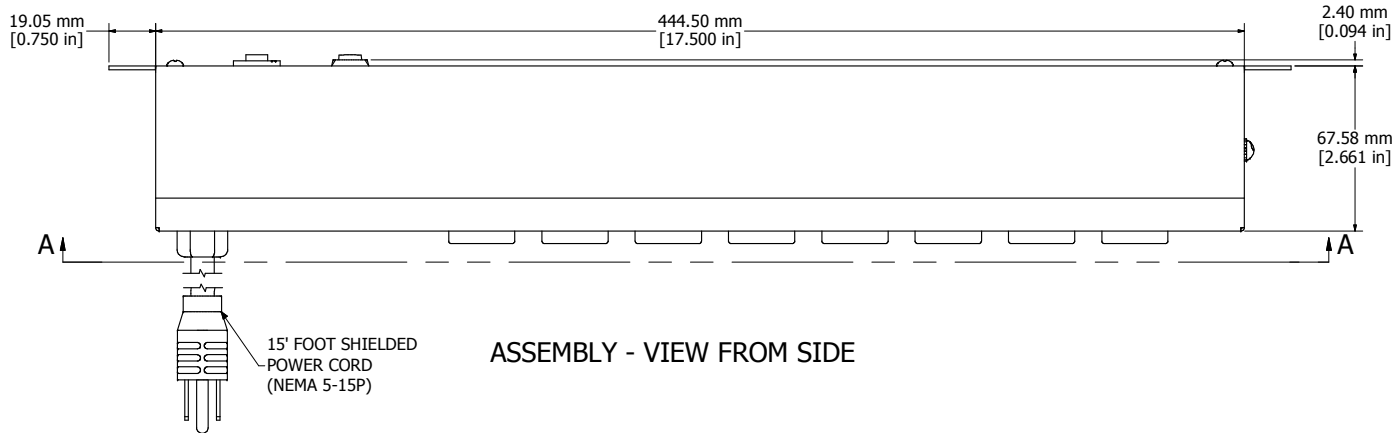

ASSEMBLY - VIEW FROM FRONT

ISOMETRIC VIEW

ASSEMBLY - VIEW FROM SIDE

ASSEMBLY - VIEW FROM END

SECTION A-A

1583H8B1BKV
Finish - Front - Black Painted Steel
Back - Black Painted Steel
Shielded Cord - 100% Aluminum Foil Coverage, - 20 Gauge Drain Wire
Rated - 125 VAC, 60 Hz, 15 Amps
Approvals - cURus Recognized Standard UL1363 C22.2 No. 308-14