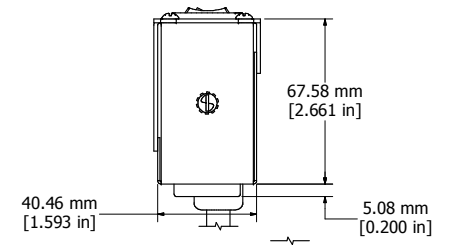

ASSEMBLY - VIEW FROM FRONT

ISOMETRIC VIEW

ASSEMBLY - VIEW FROM SIDE

ASSEMBLY - VIEW FROM END

SECTION A-A

1583H8B1BKV
Finish - Front - Black Painted Steel
Back - Black Painted Steel
Shielded Cord - 100% Aluminum Foil Coverage, - 20 Gauge Drain Wire
Rated - 125 VAC, 60 Hz, 15 Amps
Approvals - cURus Recognized Standard UL1363 C22.2 No. 308-14