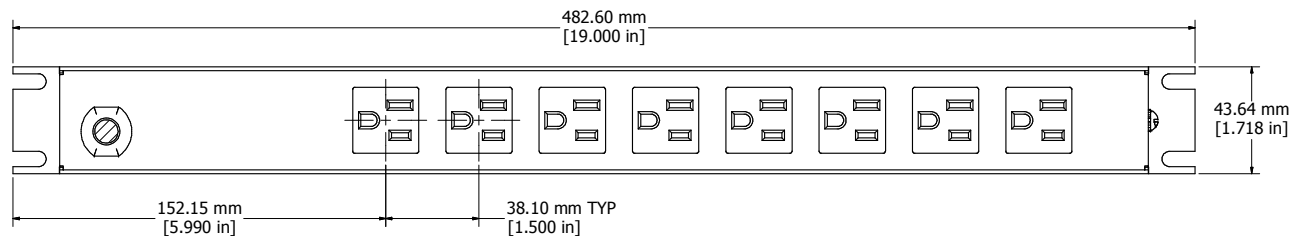

ASSEMBLY - VIEW FROM FRONT

ISOMETRIC VIEW

ASSEMBLY - VIEW FROM SIDE

ASSEMBLY - VIEW FROM END

SECTION A-A

1583H8B1BKV
Finish - Front - Black Painted Steel
Back - Black Painted Steel
Shielded Cord - 100% Aluminum Foil Coverage, - 20 Gauge Drain Wire
Rated - 125 VAC, 60 Hz, 15 Amps
Approvals - cURus Recognized Standard UL1363 C22.2 No. 308-14