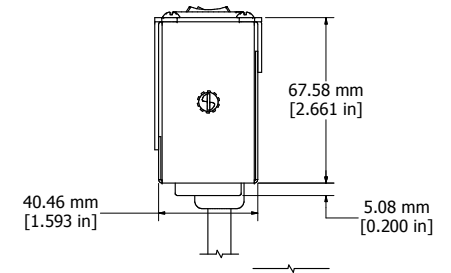

**ISOMETRIC VIEW**

<b>1583H8D1BKV</b>
Finish - Front - Black Painted Steel
Back - Black Painted Steel
Shielded Cord - 100% Aluminum Foil Coverage, - 20 Gauge Drain Wire
Rated - 125 VAC, 60 Hz, 15 Amps
Approvals - cURus Recognized Standard UL1363 C22.2 No. 308-14