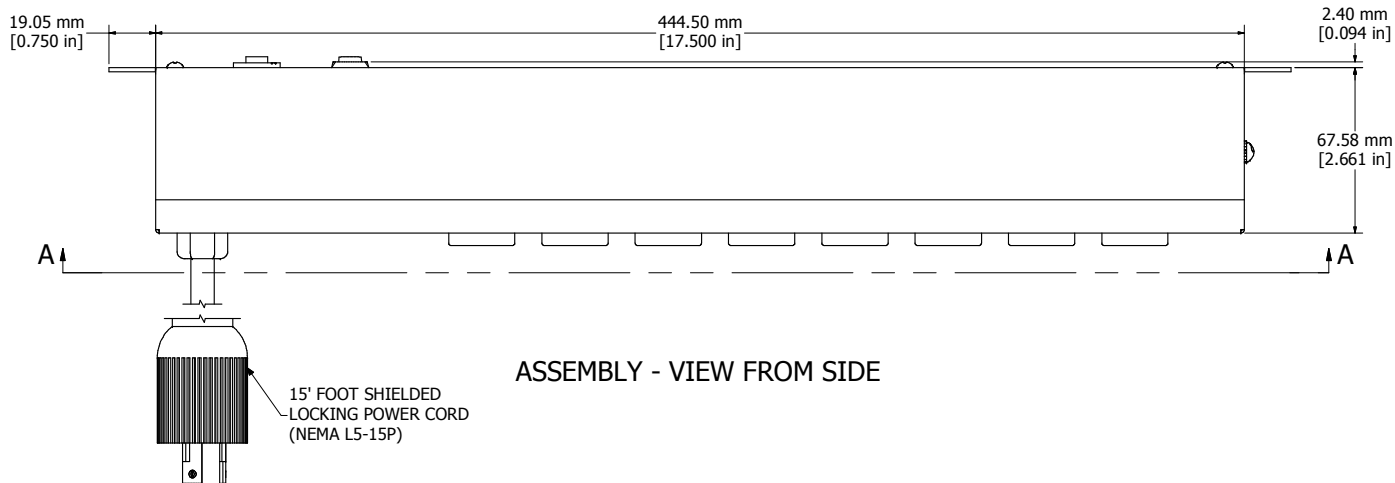

**ISOMETRIC VIEW**

<b>1583H8D1BKV</b>
Finish - Front - Black Painted Steel
Back - Black Painted Steel
Shielded Cord - 100% Aluminum Foil Coverage, - 20 Gauge Drain Wire
Rated - 125 VAC, 60 Hz, 15 Amps
Approvals - cURus Recognized Standard UL1363 C22.2 No. 308-14