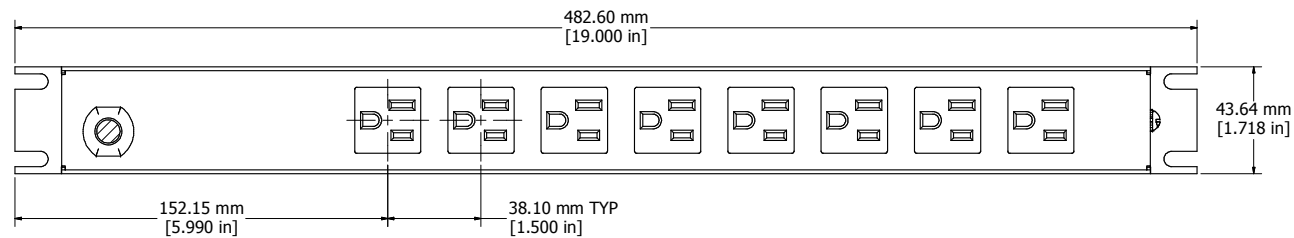

**ISOMETRIC VIEW**

<b>1583H8D1BKV</b>
Finish - Front - Black Painted Steel
Back - Black Painted Steel
Shielded Cord - 100% Aluminum Foil Coverage, - 20 Gauge Drain Wire
Rated - 125 VAC, 60 Hz, 15 Amps
Approvals - cURus Recognized Standard UL1363 C22.2 No. 308-14