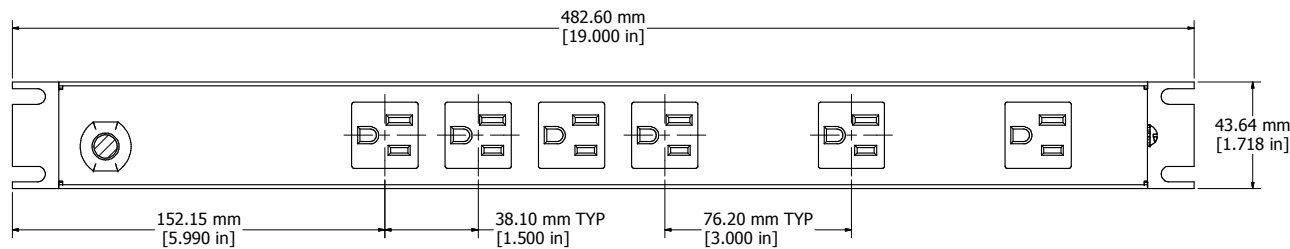

ASSEMBLY - VIEW FROM FRONT

ISOMETRIC VIEW

ASSEMBLY - VIEW FROM BOTTOM

ASSEMBLY - VIEW FROM SIDE

SECTION A-A

1583T6A1
Finish - Front - ASA 61 Grey Painted Steel
Back - ASA 61 Grey Painted Steel
Rated - 125 VAC, 60 Hz, 15 Amps
Approvals - CSA Certified Standards C22.2 (No. 21-95, 42-99)
- UL Recognized Standard UL1363