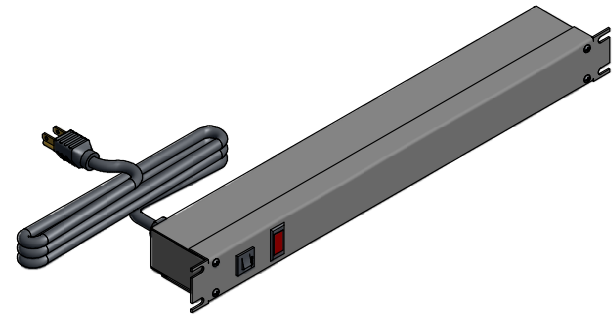

ASSEMBLY - VIEW FROM FRONT

ISOMETRIC VIEW

ASSEMBLY - VIEW FROM BOTTOM

ASSEMBLY - VIEW FROM SIDE

SECTION A-A

1583T6A1
Finish - Front - ASA 61 Grey Painted Steel
Back - ASA 61 Grey Painted Steel
Rated - 125 VAC, 60 Hz, 15 Amps
Approvals - CSA Certified Standards C22.2 (No. 21-95, 42-99)
- UL Recognized Standard UL1363