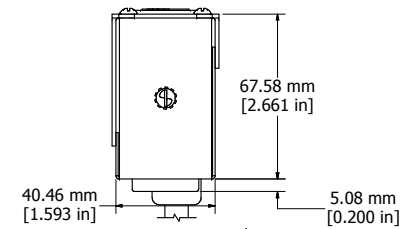

ASSEMBLY - VIEW FROM FRONT

ISOMETRIC VIEW

ASSEMBLY - VIEW FROM BOTTOM

ASSEMBLY - VIEW FROM SIDE

SECTION A-A

1583T6A1
Finish - Front - ASA 61 Grey Painted Steel
Back - ASA 61 Grey Painted Steel
Rated - 125 VAC, 60 Hz, 15 Amps
Approvals - CSA Certified Standards C22.2 (No. 21-95, 42-99)
- UL Recognized Standard UL1363