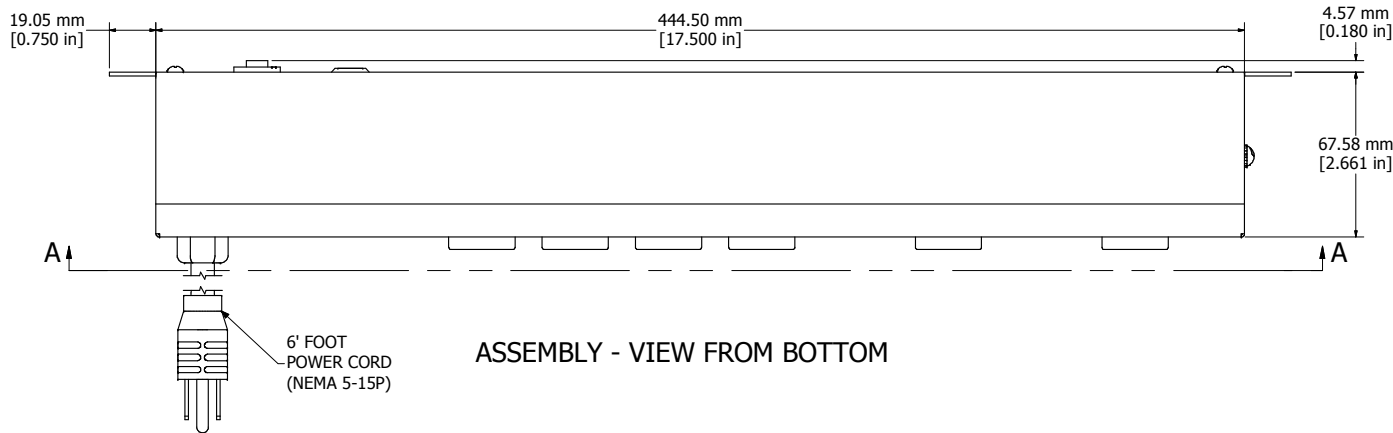

ASSEMBLY - VIEW FROM FRONT

ISOMETRIC VIEW

ASSEMBLY - VIEW FROM BOTTOM

ASSEMBLY - VIEW FROM SIDE

SECTION A-A

1583T6A1
Finish - Front - ASA 61 Grey Painted Steel
Back - ASA 61 Grey Painted Steel
Rated - 125 VAC, 60 Hz, 15 Amps
Approvals - CSA Certified Standards C22.2 (No. 21-95, 42-99)
- UL Recognized Standard UL1363