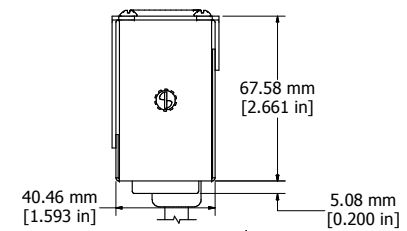

ASSEMBLY - VIEW FROM FRONT

ISOMETRIC VIEW

ASSEMBLY - VIEW FROM BOTTOM

ASSEMBLY - VIEW FROM SIDE

SECTION A-A

1583T6B1BK
Finish - Front - Black Painted Steel
Back - Black Painted Steel
Rated - 125 VAC, 60 Hz, 15 Amps
Approvals - CSA Certified Standards C22.2 (No. 21-95, 42-99)
- UL Recognized Standard UL1363