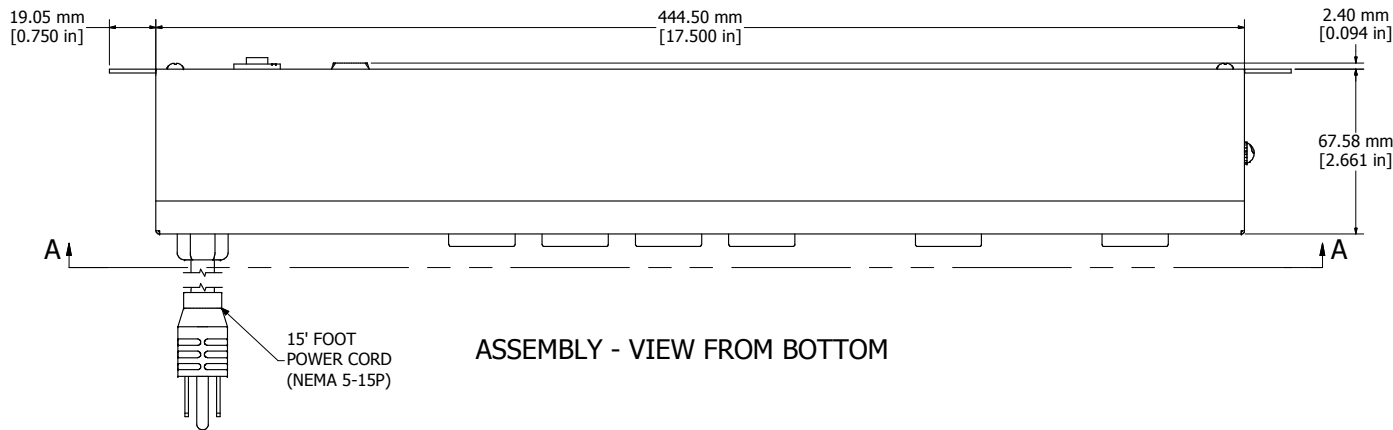

ASSEMBLY - VIEW FROM FRONT

ISOMETRIC VIEW

ASSEMBLY - VIEW FROM BOTTOM

ASSEMBLY - VIEW FROM SIDE

SECTION A-A

1583T6B1BK
Finish - Front - Black Painted Steel
Back - Black Painted Steel
Rated - 125 VAC, 60 Hz, 15 Amps
Approvals - CSA Certified Standards C22.2 (No. 21-95, 42-99)
- UL Recognized Standard UL1363