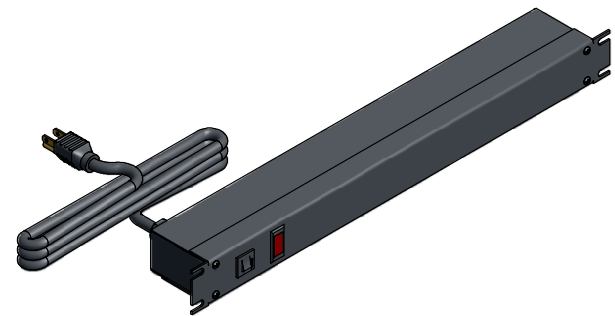

ASSEMBLY - VIEW FROM FRONT

ISOMETRIC VIEW

ASSEMBLY - VIEW FROM BOTTOM

ASSEMBLY - VIEW FROM SIDE

SECTION A-A

1583T6B1BK
Finish - Front - Black Painted Steel
Back - Black Painted Steel
Rated - 125 VAC, 60 Hz, 15 Amps
Approvals - CSA Certified Standards C22.2 (No. 21-95, 42-99)
- UL Recognized Standard UL1363