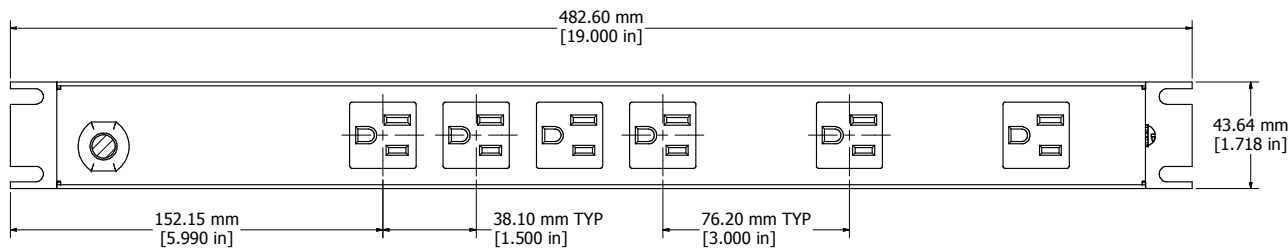

ASSEMBLY - VIEW FROM FRONT

ISOMETRIC VIEW

ASSEMBLY - VIEW FROM BOTTOM

ASSEMBLY - VIEW FROM SIDE

SECTION A-A

1583T6B1BK
Finish - Front - Black Painted Steel
Back - Black Painted Steel
Rated - 125 VAC, 60 Hz, 15 Amps
Approvals - CSA Certified Standards C22.2 (No. 21-95, 42-99)
- UL Recognized Standard UL1363