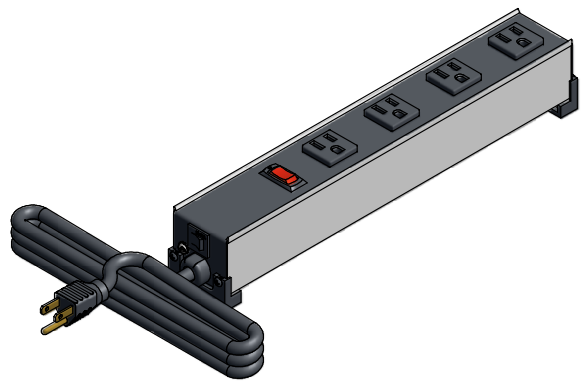

ASSEMBLY - VIEW FROM TOP

ISOMETRIC VIEW

ASSEMBLY - VIEW FROM SIDE

SECTION A-A

ASSEMBLY - VIEW FROM BOTTOM

<b>1584H4B1RA</b>
Finish - Top - Black Painted Steel
Bottom - Aluminum Extrusion
Rated - 120 VAC, 60 Hz, 15 Amps
Approvals - CSA Certified Standards C22.2 (No. 21-95, 42-99)
- UL Listed, Standard UL1363