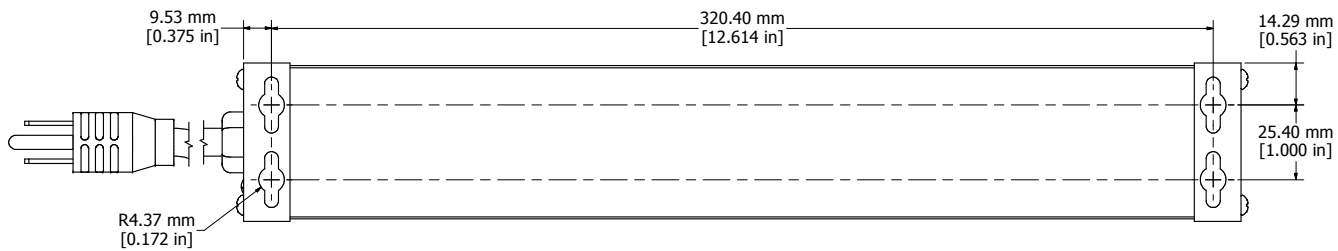

ASSEMBLY - VIEW FROM TOP

ISOMETRIC VIEW

ASSEMBLY - VIEW FROM SIDE

SECTION A-A

ASSEMBLY - VIEW FROM BOTTOM

<b>1584H4B1RA</b>
Finish - Top - Black Painted Steel
Bottom - Aluminum Extrusion
Rated - 120 VAC, 60 Hz, 15 Amps
Approvals - CSA Certified Standards C22.2 (No. 21-95, 42-99)
- UL Listed, Standard UL1363