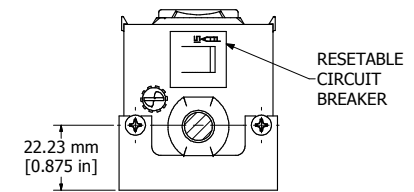

ASSEMBLY - VIEW FROM TOP

ISOMETRIC VIEW

ASSEMBLY - VIEW FROM SIDE

SECTION A-A

ASSEMBLY - VIEW FROM BOTTOM

<b>1584H4B1RA</b>
Finish - Top - Black Painted Steel
Bottom - Aluminum Extrusion
Rated - 120 VAC, 60 Hz, 15 Amps
Approvals - CSA Certified Standards C22.2 (No. 21-95, 42-99)
- UL Listed, Standard UL1363