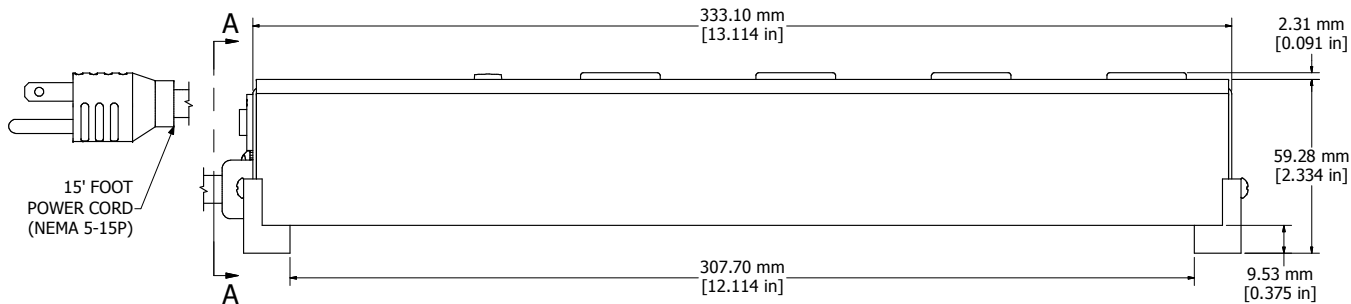

ASSEMBLY - VIEW FROM TOP

ISOMETRIC VIEW

ASSEMBLY - VIEW FROM SIDE

SECTION A-A

ASSEMBLY - VIEW FROM BOTTOM

<b>1584H4B1RA</b>
Finish - Top - Black Painted Steel
Bottom - Aluminum Extrusion
Rated - 120 VAC, 60 Hz, 15 Amps
Approvals - CSA Certified Standards C22.2 (No. 21-95, 42-99)
- UL Listed, Standard UL1363