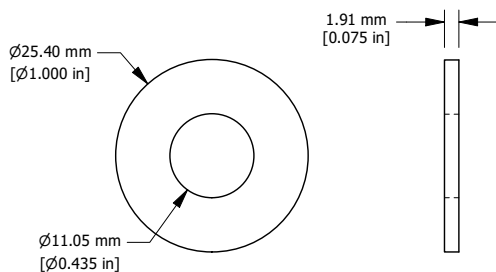

**3/8"-16 HEX NUT (3X)**

**STRUT NUT W/ SPRING (3X)**

**3/4" WASHER (3X)**

**1585CLIP (3X)**

**ISOMETRIC VIEWS**

**#12 TYPE AB SCREW (3X)**

**#12 WASHER (3X)**

1585CLIP	
Item	Qty
Black Painted Steel Clip	3
3/8"-16 Strut Nut w/ Spring	3
3/8"-16 Hex Nut	3
3/8" Washer	3
#12x3/4" Type AB 1/4" Thread Screw	3
#12 Washer	3