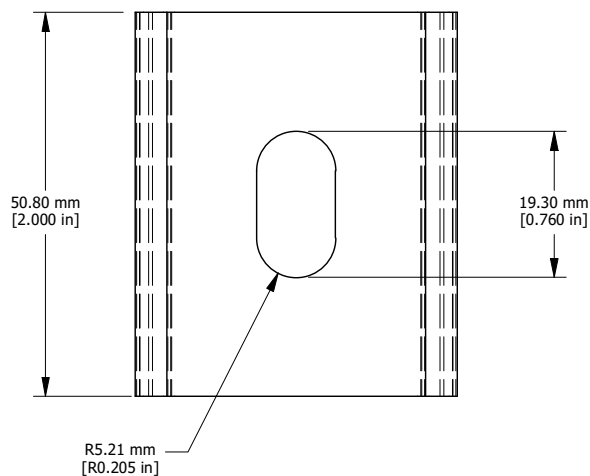

**3/8"-16 HEX NUT (3X)**

**STRUT NUT W/ SPRING (3X)**

**3/4" WASHER (3X)**

**1585CLIP (3X)**

**ISOMETRIC VIEWS**

**#12 TYPE AB SCREW (3X)**

**#12 WASHER (3X)**

1585CLIP	
Item	Qty
Black Painted Steel Clip	3
3/8"-16 Strut Nut w/ Spring	3
3/8"-16 Hex Nut	3
3/8" Washer	3
#12x3/4" Type AB 1/4" Thread Screw	3
#12 Washer	3