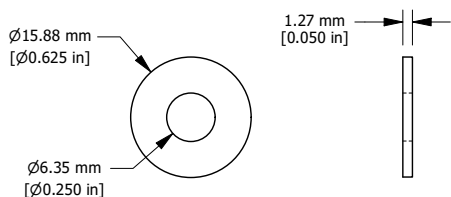

**3/8"-16 HEX NUT (3X)**

**STRUT NUT W/ SPRING (3X)**

**3/4" WASHER (3X)**

**1585CLIP (3X)**

**ISOMETRIC VIEWS**

**#12 TYPE AB SCREW (3X)**

**#12 WASHER (3X)**

1585CLIP	
Item	Qty
Black Painted Steel Clip	3
3/8"-16 Strut Nut w/ Spring	3
3/8"-16 Hex Nut	3
3/8" Washer	3
#12x3/4" Type AB 1/4" Thread Screw	3
#12 Washer	3