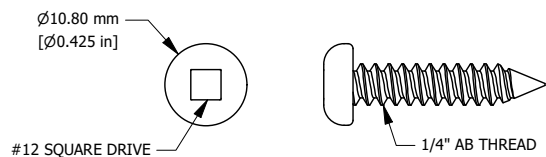

**3/8"-16 HEX NUT (3X)**

**STRUT NUT W/ SPRING (3X)**

**3/4" WASHER (3X)**

**1585CLIP (3X)**

**ISOMETRIC VIEWS**

**#12 TYPE AB SCREW (3X)**

**#12 WASHER (3X)**

1585CLIP	
Item	Qty
Black Painted Steel Clip	3
3/8"-16 Strut Nut w/ Spring	3
3/8"-16 Hex Nut	3
3/8" Washer	3
#12x3/4" Type AB 1/4" Thread Screw	3
#12 Washer	3