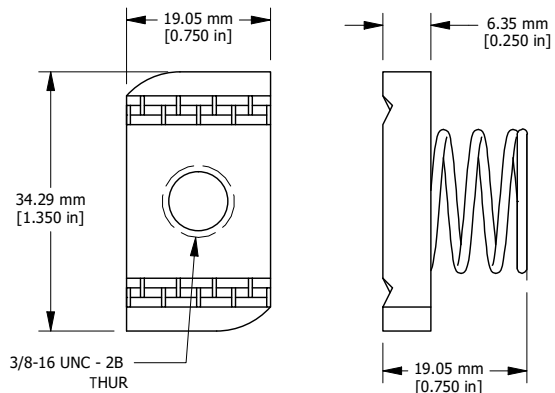

**3/8"-16 HEX NUT (3X)**

**STRUT NUT W/ SPRING (3X)**

**3/4" WASHER (3X)**

**1585CLIP (3X)**

**ISOMETRIC VIEWS**

**#12 TYPE AB SCREW (3X)**

**#12 WASHER (3X)**

1585CLIP	
Item	Qty
Black Painted Steel Clip	3
3/8"-16 Strut Nut w/ Spring	3
3/8"-16 Hex Nut	3
3/8" Washer	3
#12x3/4" Type AB 1/4" Thread Screw	3
#12 Washer	3