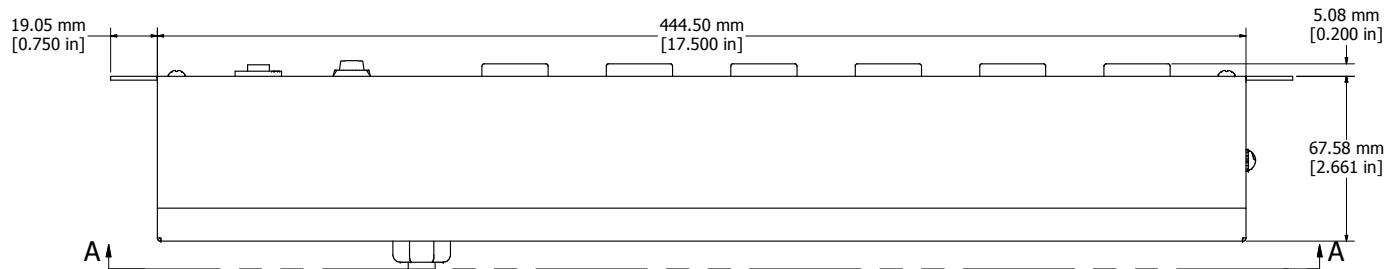

ASSEMBLY - VIEW FROM FRONT

ISOMETRIC VIEW

ASSEMBLY - VIEW FROM SIDE

6' FOOT LOCKING POWER CORD (NEMA L5-20P)

ASSEMBLY - VIEW FROM BOTTOM

1589H6C1BKRF
Finish - Front - Black Painted Steel
Back - Black Painted Steel
Rated - 125 VAC, 60 Hz, 20 Amps
Approvals - CSA Certified Standards C22.2 (No. 21-95, 42-99)
- UL Recognized Standard UL1363