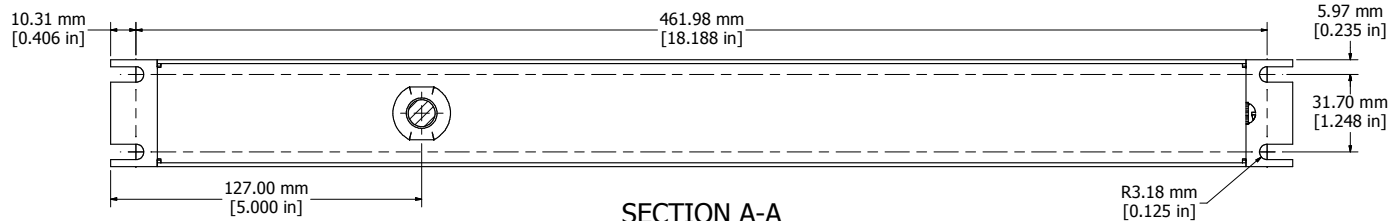

ASSEMBLY - VIEW FROM FRONT

ISOMETRIC VIEW

ASSEMBLY - VIEW FROM SIDE

6' FOOT LOCKING POWER CORD (NEMA L5-20P)

ASSEMBLY - VIEW FROM BOTTOM

1589H6C1BKRF
Finish - Front - Black Painted Steel
Back - Black Painted Steel
Rated - 125 VAC, 60 Hz, 20 Amps
Approvals - CSA Certified Standards C22.2 (No. 21-95, 42-99)
- UL Recognized Standard UL1363