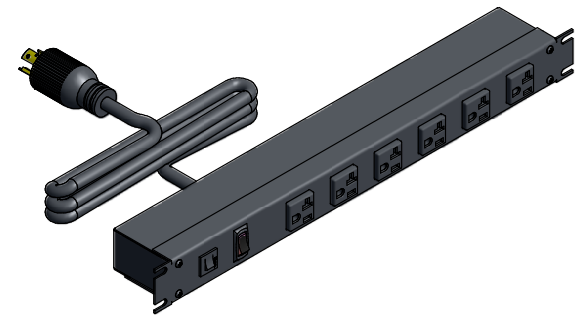

ASSEMBLY - VIEW FROM FRONT

ISOMETRIC VIEW

ASSEMBLY - VIEW FROM SIDE

6' FOOT LOCKING POWER CORD (NEMA L5-20P)

ASSEMBLY - VIEW FROM BOTTOM

1589H6C1BKRF
Finish - Front - Black Painted Steel
Back - Black Painted Steel
Rated - 125 VAC, 60 Hz, 20 Amps
Approvals - CSA Certified Standards C22.2 (No. 21-95, 42-99)
- UL Recognized Standard UL1363