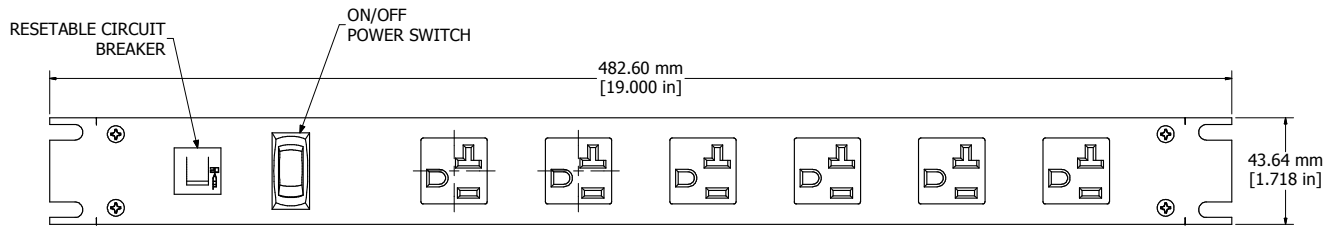

8 | 7 | 6 | 5 | 4 | 3 | 2 | 1

ASSEMBLY - VIEW FROM FRONT

ISOMETRIC VIEW

ASSEMBLY - VIEW FROM BOTTOM

ASSEMBLY - VIEW FROM SIDE

6' FOOT
POWER CORD
(NEMA 5-20P)

SECTION A-A

8 | 7 | 6 | 5 | 4 | 3 | 2 | 1

1589H6F1BKRF	
Finish - Front - Black Painted Steel	
Back - Black Painted Steel	
Rated - 125 VAC, 60 Hz, 20 Amps	
Approvals - CSA Certified Standards C22.2 (No. 21-95, 42-99)	
- UL Recognized Standard UL1363	