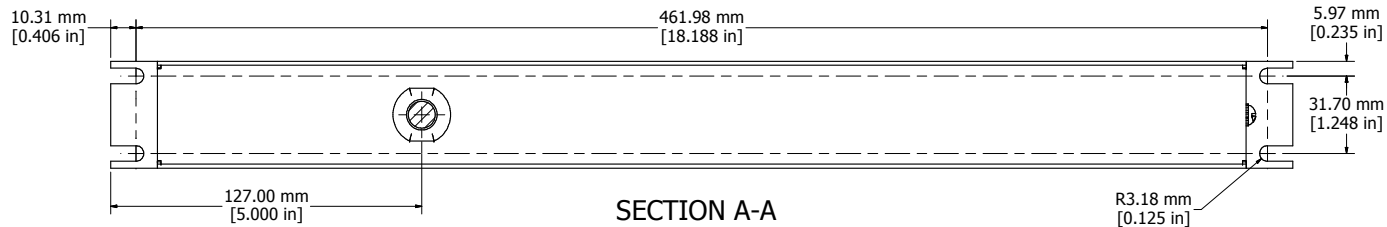

8 | 7 | 6 | 5 | 4 | 3 | 2 | 1

ASSEMBLY - VIEW FROM FRONT

ISOMETRIC VIEW

ASSEMBLY - VIEW FROM BOTTOM

ASSEMBLY - VIEW FROM SIDE

6' FOOT
POWER CORD
(NEMA 5-20P)

SECTION A-A

8 | 7 | 6 | 5 | 4 | 3 | 2 | 1

1589H6F1BKRF	
Finish - Front - Black Painted Steel	
Back - Black Painted Steel	
Rated - 125 VAC, 60 Hz, 20 Amps	
Approvals - CSA Certified Standards C22.2 (No. 21-95, 42-99)	
- UL Recognized Standard UL1363	