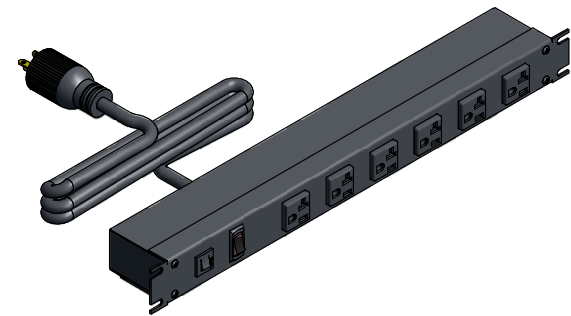

8 | 7 | 6 | 5 | 4 | 3 | 2 | 1

ASSEMBLY - VIEW FROM FRONT

ISOMETRIC VIEW

ASSEMBLY - VIEW FROM BOTTOM

ASSEMBLY - VIEW FROM SIDE

6' FOOT
POWER CORD
(NEMA 5-20P)

SECTION A-A

8 | 7 | 6 | 5 | 4 | 3 | 2 | 1

1589H6F1BKRF	
Finish - Front - Black Painted Steel	
Back - Black Painted Steel	
Rated - 125 VAC, 60 Hz, 20 Amps	
Approvals - CSA Certified Standards C22.2 (No. 21-95, 42-99)	
- UL Recognized Standard UL1363	