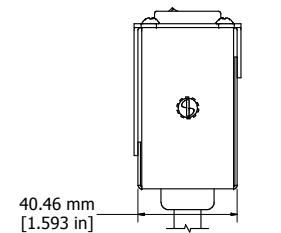

8 | 7 | 6 | 5 | 4 | 3 | 2 | 1

ASSEMBLY - VIEW FROM FRONT

ISOMETRIC VIEW

ASSEMBLY - VIEW FROM BOTTOM

ASSEMBLY - VIEW FROM SIDE

6' FOOT
POWER CORD
(NEMA 5-20P)

SECTION A-A

8 | 7 | 6 | 5 | 4 | 3 | 2 | 1

1589H6F1BKRF	
Finish - Front - Black Painted Steel	
Back - Black Painted Steel	
Rated - 125 VAC, 60 Hz, 20 Amps	
Approvals - CSA Certified Standards C22.2 (No. 21-95, 42-99)	
- UL Recognized Standard UL1363	