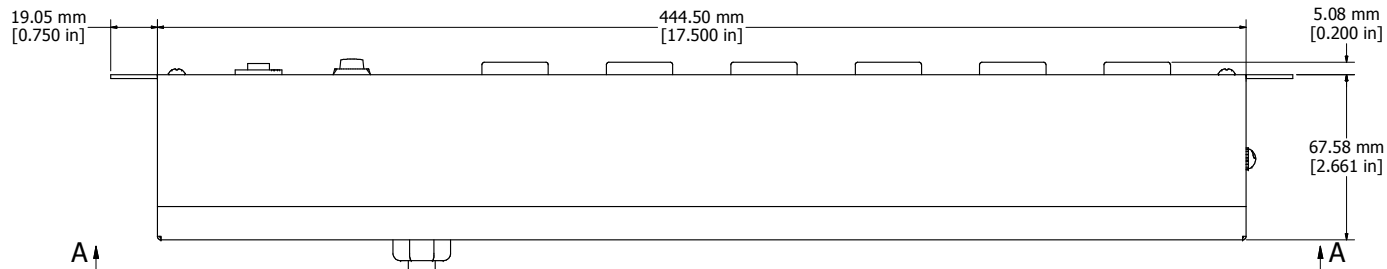

8 | 7 | 6 | 5 | 4 | 3 | 2 | 1

ASSEMBLY - VIEW FROM FRONT

ISOMETRIC VIEW

ASSEMBLY - VIEW FROM BOTTOM

ASSEMBLY - VIEW FROM SIDE

6' FOOT
POWER CORD
(NEMA 5-20P)

SECTION A-A

8 | 7 | 6 | 5 | 4 | 3 | 2 | 1

1589H6F1BKRF	
Finish - Front - Black Painted Steel	
Back - Black Painted Steel	
Rated - 125 VAC, 60 Hz, 20 Amps	
Approvals - CSA Certified Standards C22.2 (No. 21-95, 42-99)	
- UL Recognized Standard UL1363	