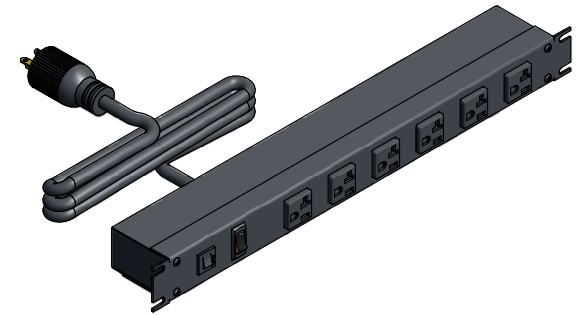

8 | 7 | 6 | 5 | 4 | 3 | 2 | 1

ASSEMBLY - VIEW FROM FRONT

ISOMETRIC VIEW

15' FOOT  
POWER CORD  
(NEMA 5-20P)

ASSEMBLY - VIEW FROM BOTTOM

ASSEMBLY - VIEW FROM SIDE

<b>1589H6G1BKRF</b>	
Finish - Front - Black Painted Steel	
Back - Black Painted Steel	
Rated - 125 VAC, 60 Hz, 20 Amps	
Approvals - CSA Certified Standards C22.2 (No. 21-95, 42-99)	
- UL Recognized Standard UL 1363	