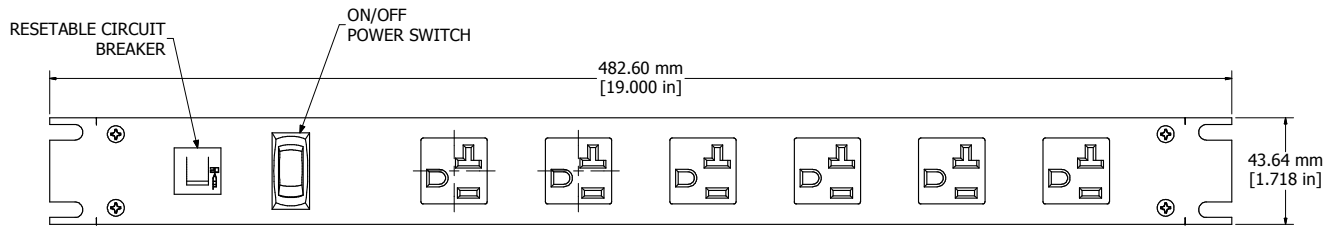

8 | 7 | 6 | 5 | 4 | 3 | 2 | 1

ASSEMBLY - VIEW FROM FRONT

ISOMETRIC VIEW

15' FOOT  
POWER CORD  
(NEMA 5-20P)

ASSEMBLY - VIEW FROM BOTTOM

ASSEMBLY - VIEW FROM SIDE

<b>1589H6G1BKRF</b>	
Finish - Front - Black Painted Steel	
Back - Black Painted Steel	
Rated - 125 VAC, 60 Hz, 20 Amps	
Approvals - CSA Certified Standards C22.2 (No. 21-95, 42-99)	
- UL Recognized Standard UL 1363	