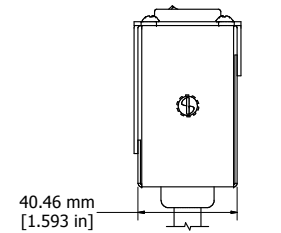

8 | 7 | 6 | 5 | 4 | 3 | 2 | 1

ASSEMBLY - VIEW FROM FRONT

ISOMETRIC VIEW

15' FOOT  
POWER CORD  
(NEMA 5-20P)

ASSEMBLY - VIEW FROM BOTTOM

ASSEMBLY - VIEW FROM SIDE

<b>1589H6G1BKRF</b>	
Finish - Front - Black Painted Steel	
Back - Black Painted Steel	
Rated - 125 VAC, 60 Hz, 20 Amps	
Approvals - CSA Certified Standards C22.2 (No. 21-95, 42-99)	
- UL Recognized Standard UL 1363	