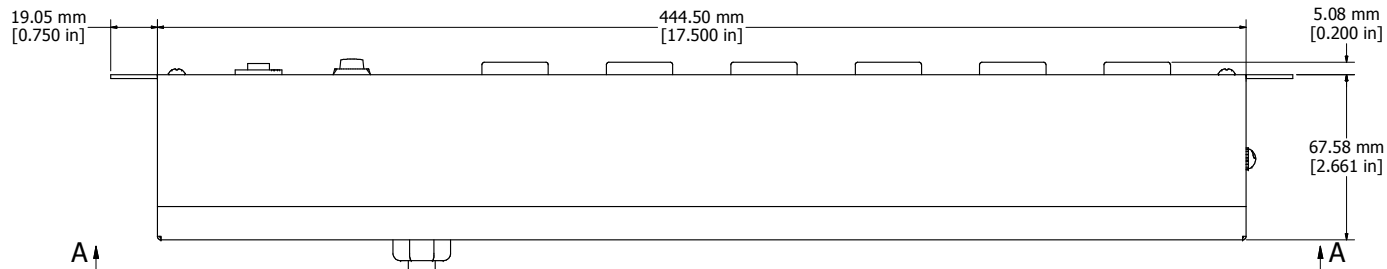

8 | 7 | 6 | 5 | 4 | 3 | 2 | 1

ASSEMBLY - VIEW FROM FRONT

ISOMETRIC VIEW

15' FOOT  
POWER CORD  
(NEMA 5-20P)

ASSEMBLY - VIEW FROM BOTTOM

ASSEMBLY - VIEW FROM SIDE

<b>1589H6G1BKRF</b>	
Finish - Front - Black Painted Steel	
Back - Black Painted Steel	
Rated - 125 VAC, 60 Hz, 20 Amps	
Approvals - CSA Certified Standards C22.2 (No. 21-95, 42-99)	
- UL Recognized Standard UL 1363	