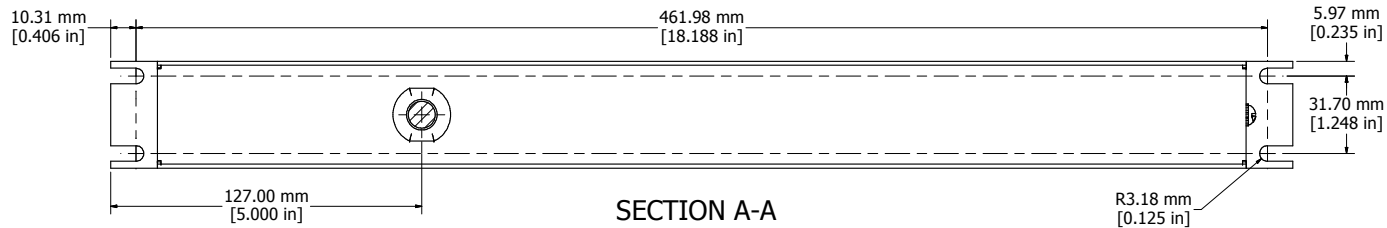

8 | 7 | 6 | 5 | 4 | 3 | 2 | 1

ASSEMBLY - VIEW FROM FRONT

ISOMETRIC VIEW

15' FOOT  
POWER CORD  
(NEMA 5-20P)

ASSEMBLY - VIEW FROM BOTTOM

ASSEMBLY - VIEW FROM SIDE

<b>1589H6G1BKRF</b>	
Finish - Front - Black Painted Steel	
Back - Black Painted Steel	
Rated - 125 VAC, 60 Hz, 20 Amps	
Approvals - CSA Certified Standards C22.2 (No. 21-95, 42-99)	
- UL Recognized Standard UL 1363	