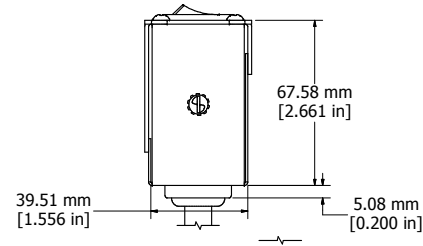

ISOMETRIC VIEW

ASSEMBLY - VIEW FROM SIDE

1589H8C1BKRR
Finish - Front - Black Painted Steel
Back - Black Painted Steel
Rated - 125 VAC, 60 Hz, 20 Amps
Approvals - CSA Certified Standards C22.2 (No. 21-95, 42-99)
- UL Recognized Standard UL1363