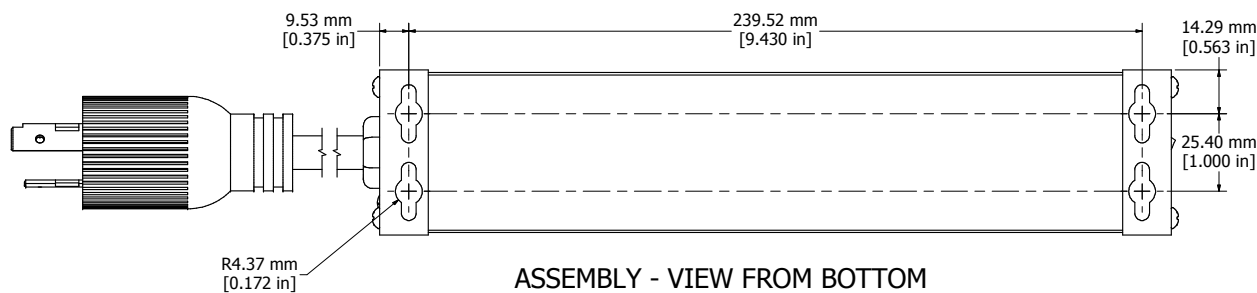

ASSEMBLY - VIEW FROM TOP

ISOMETRIC VIEW

ASSEMBLY - VIEW FROM SIDE

ASSEMBLY - VIEW FROM END

ASSEMBLY - VIEW FROM BOTTOM

1589T4D1
Finish - Top - Black Painted Steel
Bottom - Aluminum Extrusion
Rated - 120 VAC, 60 Hz, 20 Amps
Approvals - CSA Certified Standards C22.2 (No. 21-95, 42-99)
- UL Listed, Standard UL1363