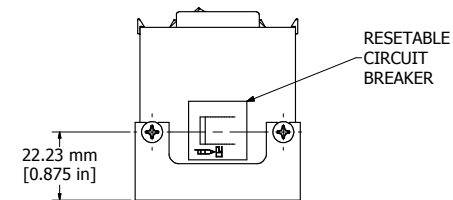

ASSEMBLY - VIEW FROM TOP

ISOMETRIC VIEW

ASSEMBLY - VIEW FROM SIDE

ASSEMBLY - VIEW FROM END

ASSEMBLY - VIEW FROM BOTTOM

1589T4D1
Finish - Top - Black Painted Steel
Bottom - Aluminum Extrusion
Rated - 120 VAC, 60 Hz, 20 Amps
Approvals - CSA Certified Standards C22.2 (No. 21-95, 42-99)
- UL Listed, Standard UL1363