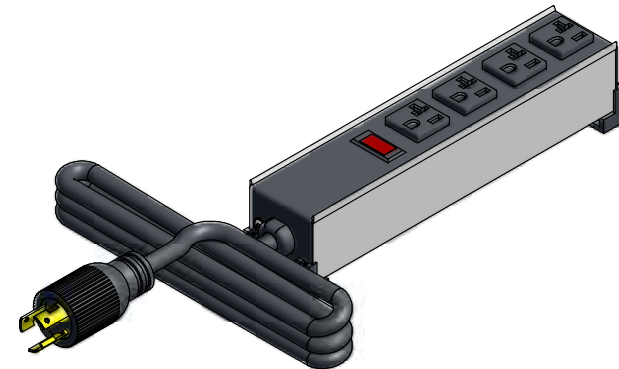

ASSEMBLY - VIEW FROM TOP

ISOMETRIC VIEW

ASSEMBLY - VIEW FROM SIDE

ASSEMBLY - VIEW FROM END

ASSEMBLY - VIEW FROM BOTTOM

1589T4D1
Finish - Top - Black Painted Steel
Bottom - Aluminum Extrusion
Rated - 120 VAC, 60 Hz, 20 Amps
Approvals - CSA Certified Standards C22.2 (No. 21-95, 42-99)
- UL Listed, Standard UL1363