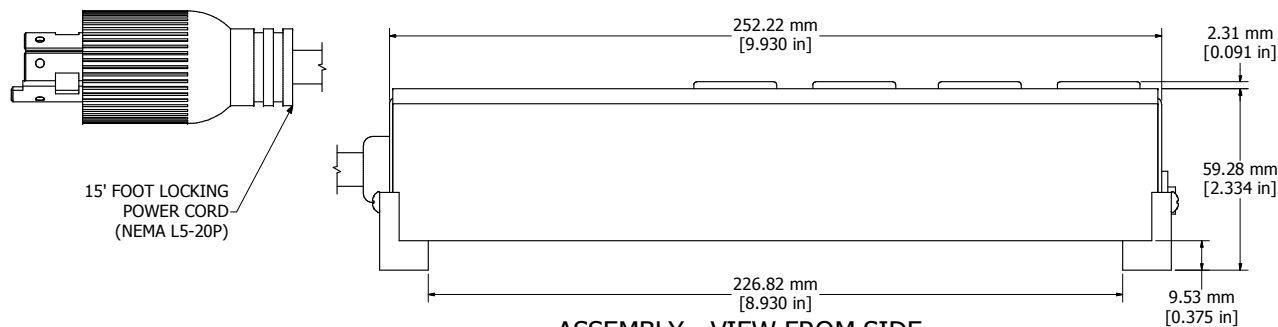

ASSEMBLY - VIEW FROM TOP

ISOMETRIC VIEW

ASSEMBLY - VIEW FROM SIDE

ASSEMBLY - VIEW FROM END

ASSEMBLY - VIEW FROM BOTTOM

1589T4D1
Finish - Top - Black Painted Steel
Bottom - Aluminum Extrusion
Rated - 120 VAC, 60 Hz, 20 Amps
Approvals - CSA Certified Standards C22.2 (No. 21-95, 42-99)
- UL Listed, Standard UL1363