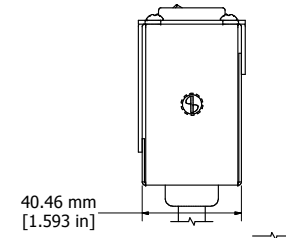

ASSEMBLY - VIEW FROM FRONT

ISOMETRIC VIEW

ASSEMBLY - VIEW FROM SIDE

ASSEMBLY - VIEW FROM BOTTOM

SECTION A-A

1589T6C1BKRF	
Finish - Front - Black Painted Steel	
Back - Black Painted Steel	
Rated - 125 VAC, 60 Hz, 20 Amps	
Approvals - CSA Certified Standards C22.2 (No. 21-95, 42-99)	
- UL Recognized Standard UL1363	