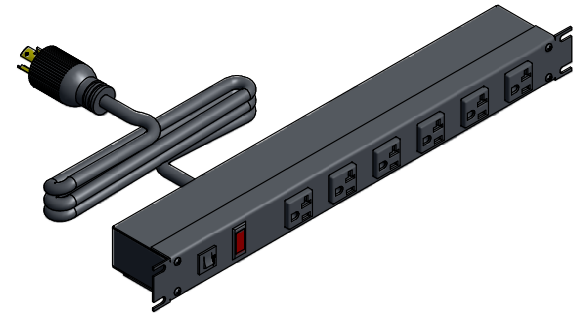

ASSEMBLY - VIEW FROM FRONT

ISOMETRIC VIEW

ASSEMBLY - VIEW FROM SIDE

ASSEMBLY - VIEW FROM BOTTOM

SECTION A-A

1589T6C1BKRF	
Finish - Front - Black Painted Steel	
Back - Black Painted Steel	
Rated - 125 VAC, 60 Hz, 20 Amps	
Approvals - CSA Certified Standards C22.2 (No. 21-95, 42-99)	
- UL Recognized Standard UL1363	