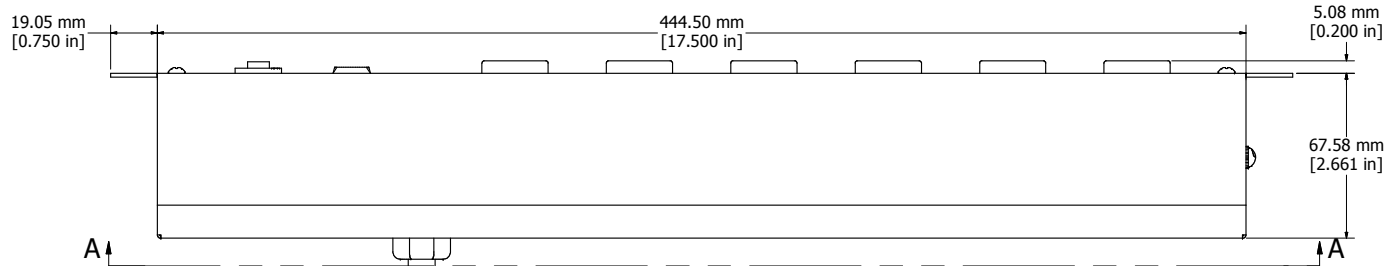

ASSEMBLY - VIEW FROM FRONT

ISOMETRIC VIEW

ASSEMBLY - VIEW FROM SIDE

ASSEMBLY - VIEW FROM BOTTOM

SECTION A-A

1589T6C1BKRF	
Finish - Front - Black Painted Steel	
Back - Black Painted Steel	
Rated - 125 VAC, 60 Hz, 20 Amps	
Approvals - CSA Certified Standards C22.2 (No. 21-95, 42-99)	
- UL Recognized Standard UL1363	