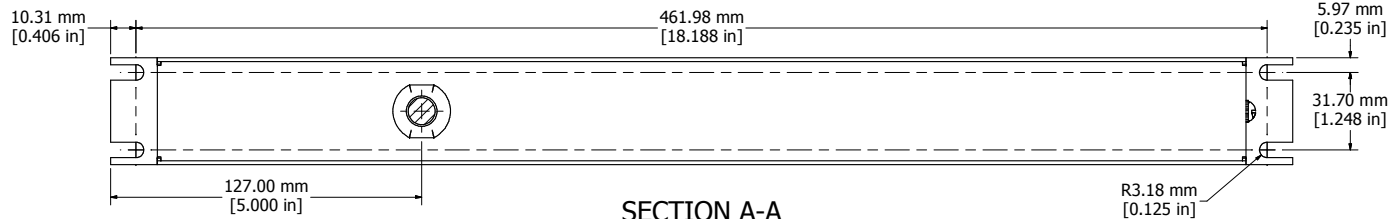

ASSEMBLY - VIEW FROM FRONT

ISOMETRIC VIEW

ASSEMBLY - VIEW FROM SIDE

ASSEMBLY - VIEW FROM BOTTOM

SECTION A-A

1589T6C1BKRF	
Finish - Front - Black Painted Steel	
Back - Black Painted Steel	
Rated - 125 VAC, 60 Hz, 20 Amps	
Approvals - CSA Certified Standards C22.2 (No. 21-95, 42-99)	
- UL Recognized Standard UL1363	