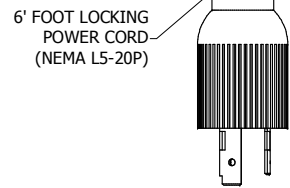

ASSEMBLY - VIEW FROM FRONT

ISOMETRIC VIEW

ASSEMBLY - VIEW FROM SIDE

ASSEMBLY - VIEW FROM BOTTOM

SECTION A-A

1589T6C1BKRF	
Finish - Front - Black Painted Steel	
Back - Black Painted Steel	
Rated - 125 VAC, 60 Hz, 20 Amps	
Approvals - CSA Certified Standards C22.2 (No. 21-95, 42-99)	
- UL Recognized Standard UL1363	