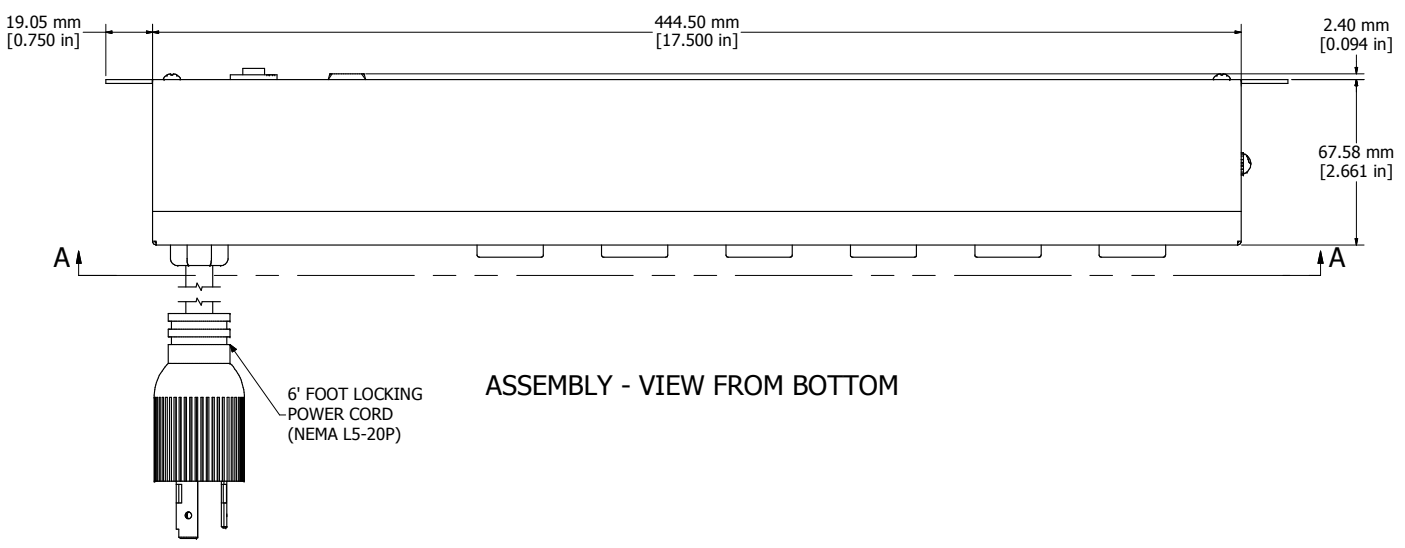

ISOMETRIC VIEW

ASSEMBLY - VIEW FROM SIDE

1589T6C1BKRR
Finish - Front - Black Painted Steel
Back - Black Painted Steel
Rated - 125 VAC, 60 Hz, 20 Amps
Approvals - CSA Certified Standards C22.2 (No. 21-95, 42-99)
- UL Recognized Standard UL1363