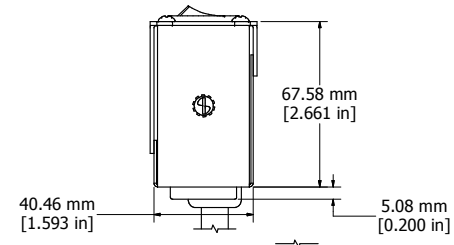

ISOMETRIC VIEW

ASSEMBLY - VIEW FROM SIDE

1589T6C1BKRR
Finish - Front - Black Painted Steel
Back - Black Painted Steel
Rated - 125 VAC, 60 Hz, 20 Amps
Approvals - CSA Certified Standards C22.2 (No. 21-95, 42-99)
- UL Recognized Standard UL1363