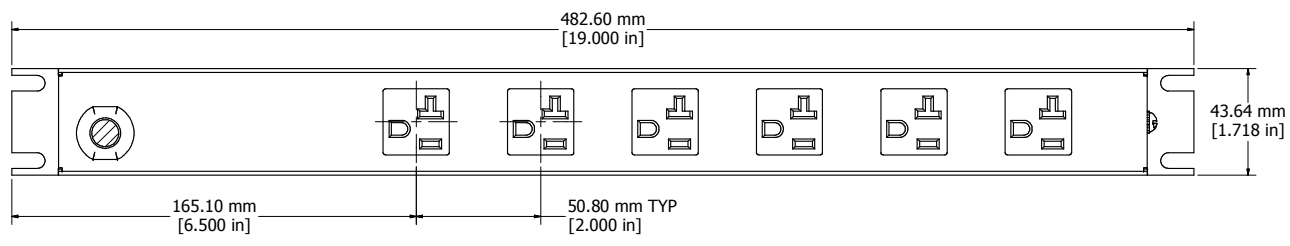

ISOMETRIC VIEW

ASSEMBLY - VIEW FROM SIDE

1589T6C1BKRR
Finish - Front - Black Painted Steel
Back - Black Painted Steel
Rated - 125 VAC, 60 Hz, 20 Amps
Approvals - CSA Certified Standards C22.2 (No. 21-95, 42-99)
- UL Recognized Standard UL1363