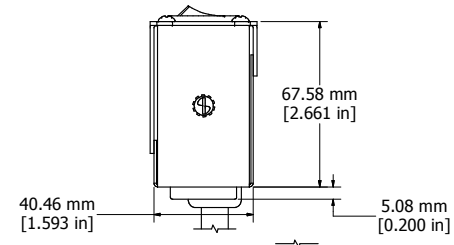

ISOMETRIC VIEW

ASSEMBLY - VIEW FROM SIDE

<b>1589T6D1BKRR</b>
Finish - Front - Black Painted Steel
Back - Black Painted Steel
Rated - 125 VAC, 60 Hz, 20 Amps
Approvals - CSA Certified Standards C22.2 (No. 21-95, 42-99)
- UL Recognized Standard UL1363