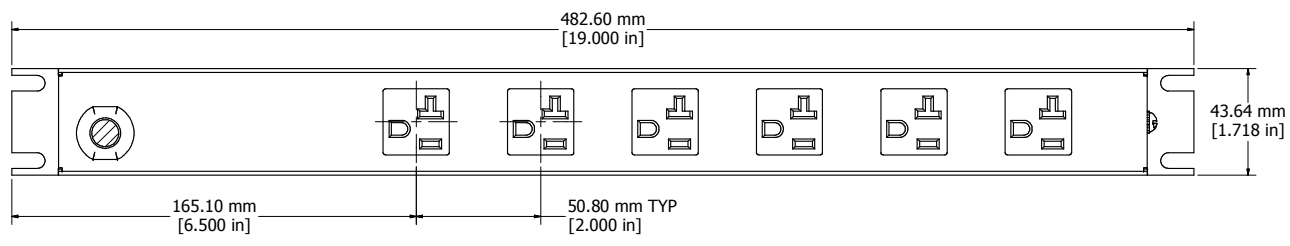

ISOMETRIC VIEW

ASSEMBLY - VIEW FROM SIDE

<b>1589T6D1BKRR</b>
Finish - Front - Black Painted Steel
Back - Black Painted Steel
Rated - 125 VAC, 60 Hz, 20 Amps
Approvals - CSA Certified Standards C22.2 (No. 21-95, 42-99)
- UL Recognized Standard UL1363