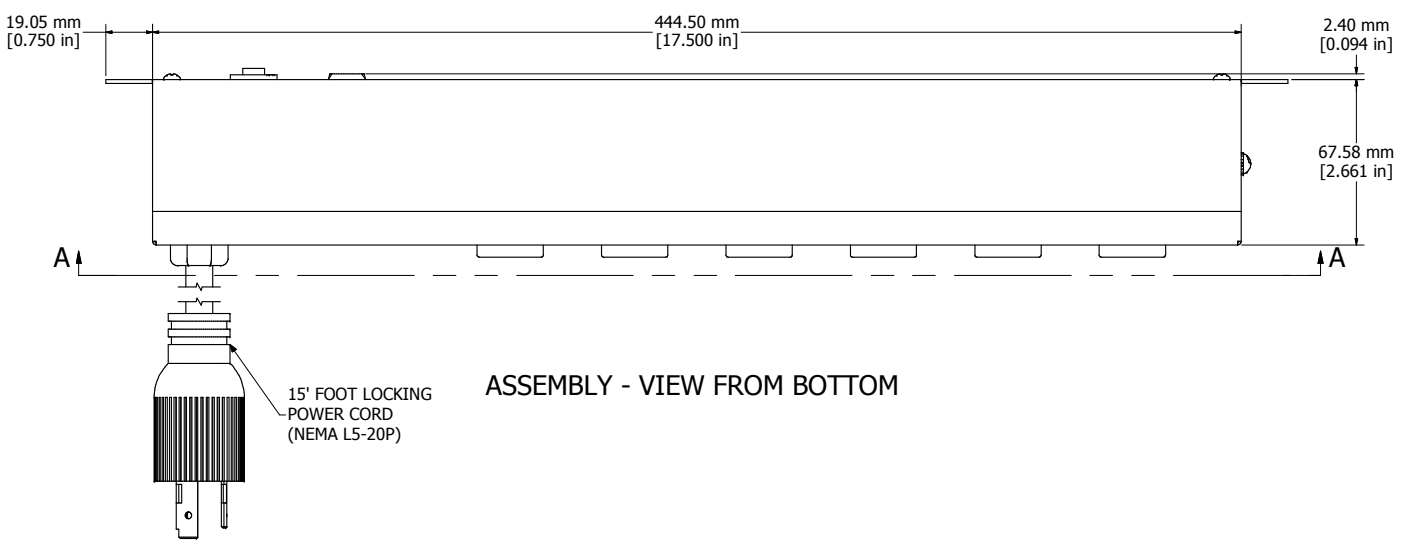

ISOMETRIC VIEW

ASSEMBLY - VIEW FROM SIDE

<b>1589T6D1BKRR</b>
Finish - Front - Black Painted Steel
Back - Black Painted Steel
Rated - 125 VAC, 60 Hz, 20 Amps
Approvals - CSA Certified Standards C22.2 (No. 21-95, 42-99)
- UL Recognized Standard UL1363