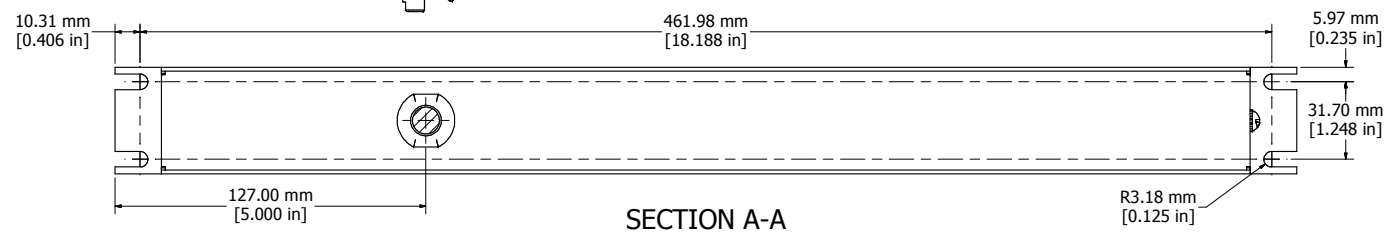

ASSEMBLY - VIEW FROM FRONT

ISOMETRIC VIEW

ASSEMBLY - VIEW FROM SIDE

ASSEMBLY - VIEW FROM BOTTOM

SECTION A-A

<b>1589T8D1BKRF</b>
Finish - Front - Black Painted Steel
Back - Black Painted Steel
Rated - 125 VAC, 60 Hz, 20 Amps
Approvals - CSA Certified Standards C22.2 (No. 21-95, 42-99)
- UL Recognized Standard UL1363