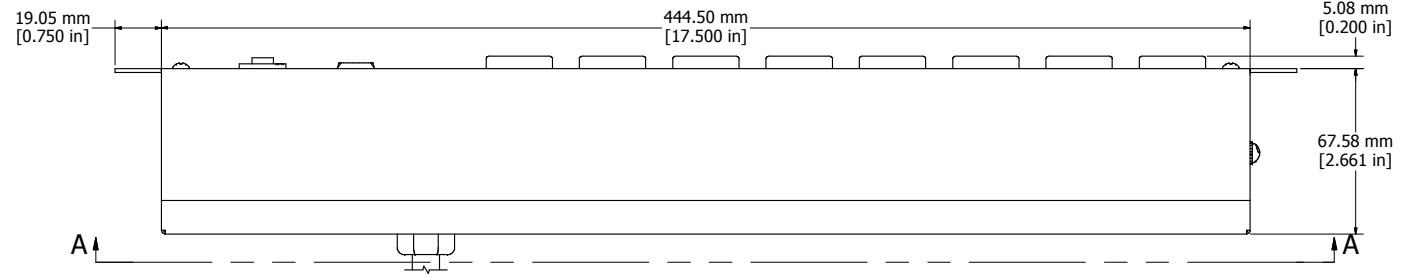

ASSEMBLY - VIEW FROM FRONT

ISOMETRIC VIEW

ASSEMBLY - VIEW FROM SIDE

ASSEMBLY - VIEW FROM BOTTOM

SECTION A-A

<b>1589T8D1BKRF</b>
Finish - Front - Black Painted Steel
Back - Black Painted Steel
Rated - 125 VAC, 60 Hz, 20 Amps
Approvals - CSA Certified Standards C22.2 (No. 21-95, 42-99)
- UL Recognized Standard UL1363