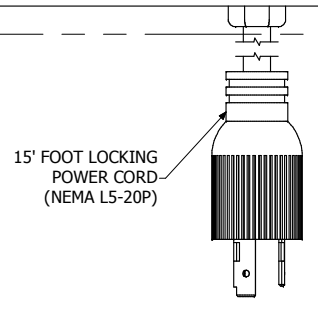

ASSEMBLY - VIEW FROM FRONT

ISOMETRIC VIEW

ASSEMBLY - VIEW FROM SIDE

ASSEMBLY - VIEW FROM BOTTOM

SECTION A-A

<b>1589T8D1BKRF</b>
Finish - Front - Black Painted Steel
Back - Black Painted Steel
Rated - 125 VAC, 60 Hz, 20 Amps
Approvals - CSA Certified Standards C22.2 (No. 21-95, 42-99)
- UL Recognized Standard UL1363