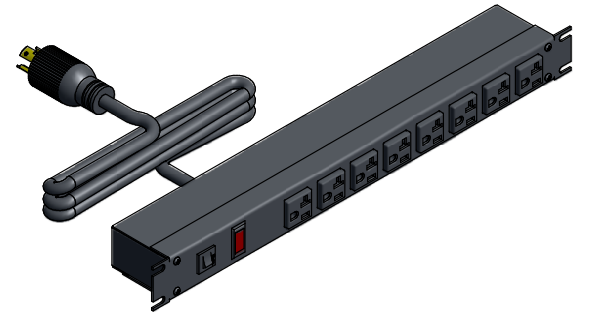

ASSEMBLY - VIEW FROM FRONT

ISOMETRIC VIEW

ASSEMBLY - VIEW FROM SIDE

ASSEMBLY - VIEW FROM BOTTOM

SECTION A-A

<b>1589T8D1BKRF</b>
Finish - Front - Black Painted Steel
Back - Black Painted Steel
Rated - 125 VAC, 60 Hz, 20 Amps
Approvals - CSA Certified Standards C22.2 (No. 21-95, 42-99)
- UL Recognized Standard UL1363