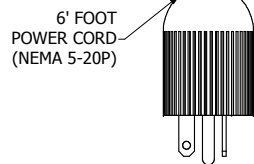

8 | 7 | 6 | 5 | 4 | 3 | 2 | 1

ASSEMBLY - VIEW FROM FRONT

ISOMETRIC VIEW

ASSEMBLY - VIEW FROM SIDE

ASSEMBLY - VIEW FROM BOTTOM

1589T8F1BKRF
Finish - Front - Black Painted Steel
Back - Black Painted Steel
Rated - 125 VAC, 60 Hz, 20 Amps
Approvals - CSA Certified Standards C22.2 (No. 21-95, 42-99)
- UL Recognized Standard UL1363