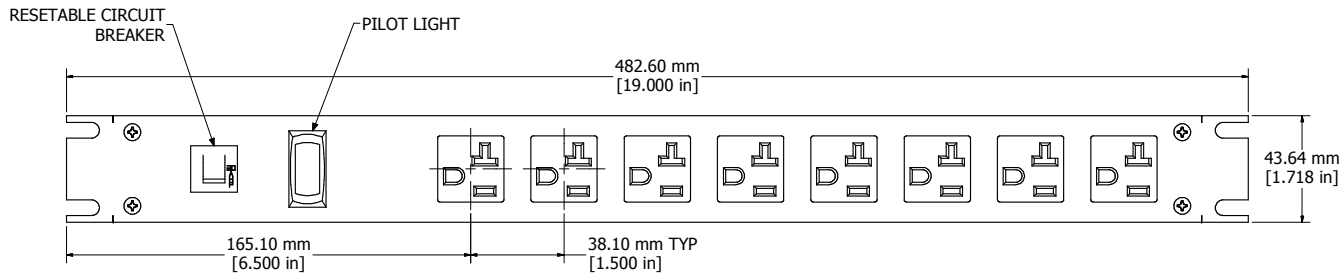

8 | 7 | 6 | 5 | 4 | 3 | 2 | 1

ASSEMBLY - VIEW FROM FRONT

ISOMETRIC VIEW

ASSEMBLY - VIEW FROM SIDE

ASSEMBLY - VIEW FROM BOTTOM

1589T8F1BKRF
Finish - Front - Black Painted Steel
Back - Black Painted Steel
Rated - 125 VAC, 60 Hz, 20 Amps
Approvals - CSA Certified Standards C22.2 (No. 21-95, 42-99)
- UL Recognized Standard UL1363