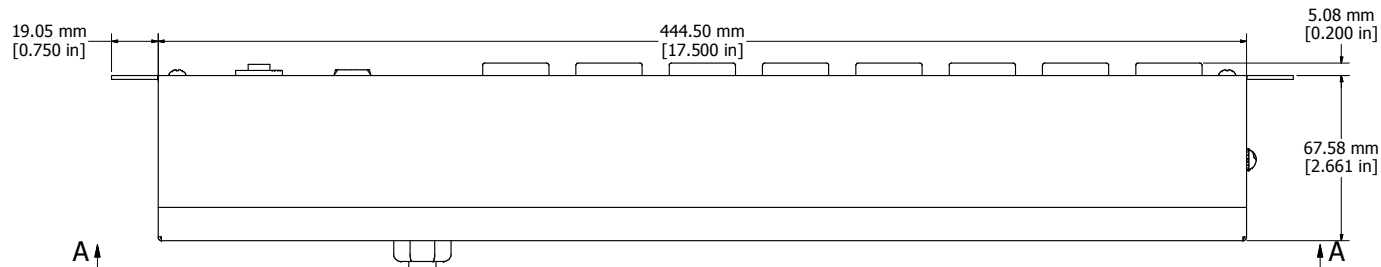

8 | 7 | 6 | 5 | 4 | 3 | 2 | 1

ASSEMBLY - VIEW FROM FRONT

ISOMETRIC VIEW

ASSEMBLY - VIEW FROM SIDE

ASSEMBLY - VIEW FROM BOTTOM

1589T8F1BKRF
Finish - Front - Black Painted Steel
Back - Black Painted Steel
Rated - 125 VAC, 60 Hz, 20 Amps
Approvals - CSA Certified Standards C22.2 (No. 21-95, 42-99)
- UL Recognized Standard UL1363