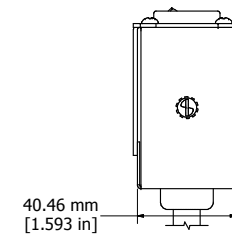

8 | 7 | 6 | 5 | 4 | 3 | 2 | 1

ASSEMBLY - VIEW FROM FRONT

ISOMETRIC VIEW

ASSEMBLY - VIEW FROM SIDE

ASSEMBLY - VIEW FROM BOTTOM

1589T8F1BKRF
Finish - Front - Black Painted Steel
Back - Black Painted Steel
Rated - 125 VAC, 60 Hz, 20 Amps
Approvals - CSA Certified Standards C22.2 (No. 21-95, 42-99)
- UL Recognized Standard UL1363