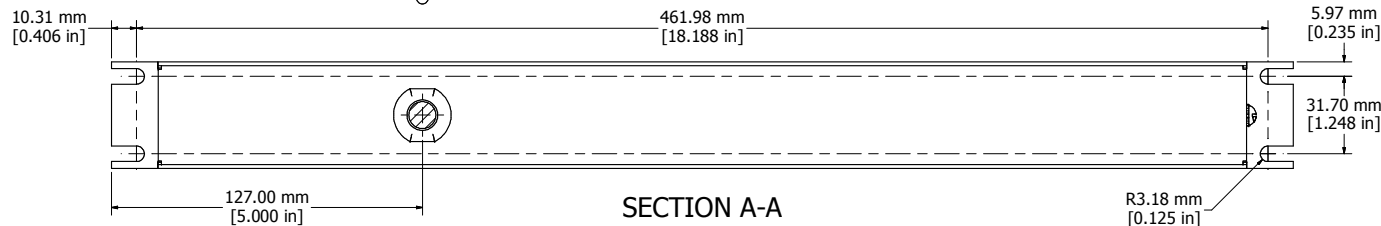

8 | 7 | 6 | 5 | 4 | 3 | 2 | 1

ASSEMBLY - VIEW FROM FRONT

ISOMETRIC VIEW

ASSEMBLY - VIEW FROM SIDE

ASSEMBLY - VIEW FROM BOTTOM

1589T8F1BKRF
Finish - Front - Black Painted Steel
Back - Black Painted Steel
Rated - 125 VAC, 60 Hz, 20 Amps
Approvals - CSA Certified Standards C22.2 (No. 21-95, 42-99)
- UL Recognized Standard UL1363