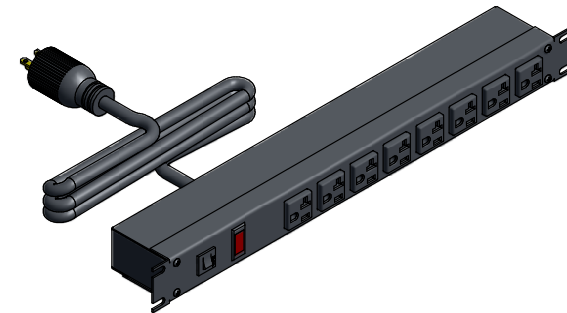

8 | 7 | 6 | 5 | 4 | 3 | 2 | 1

ASSEMBLY - VIEW FROM FRONT

ISOMETRIC VIEW

ASSEMBLY - VIEW FROM SIDE

ASSEMBLY - VIEW FROM BOTTOM

1589T8F1BKRF
Finish - Front - Black Painted Steel
Back - Black Painted Steel
Rated - 125 VAC, 60 Hz, 20 Amps
Approvals - CSA Certified Standards C22.2 (No. 21-95, 42-99)
- UL Recognized Standard UL1363