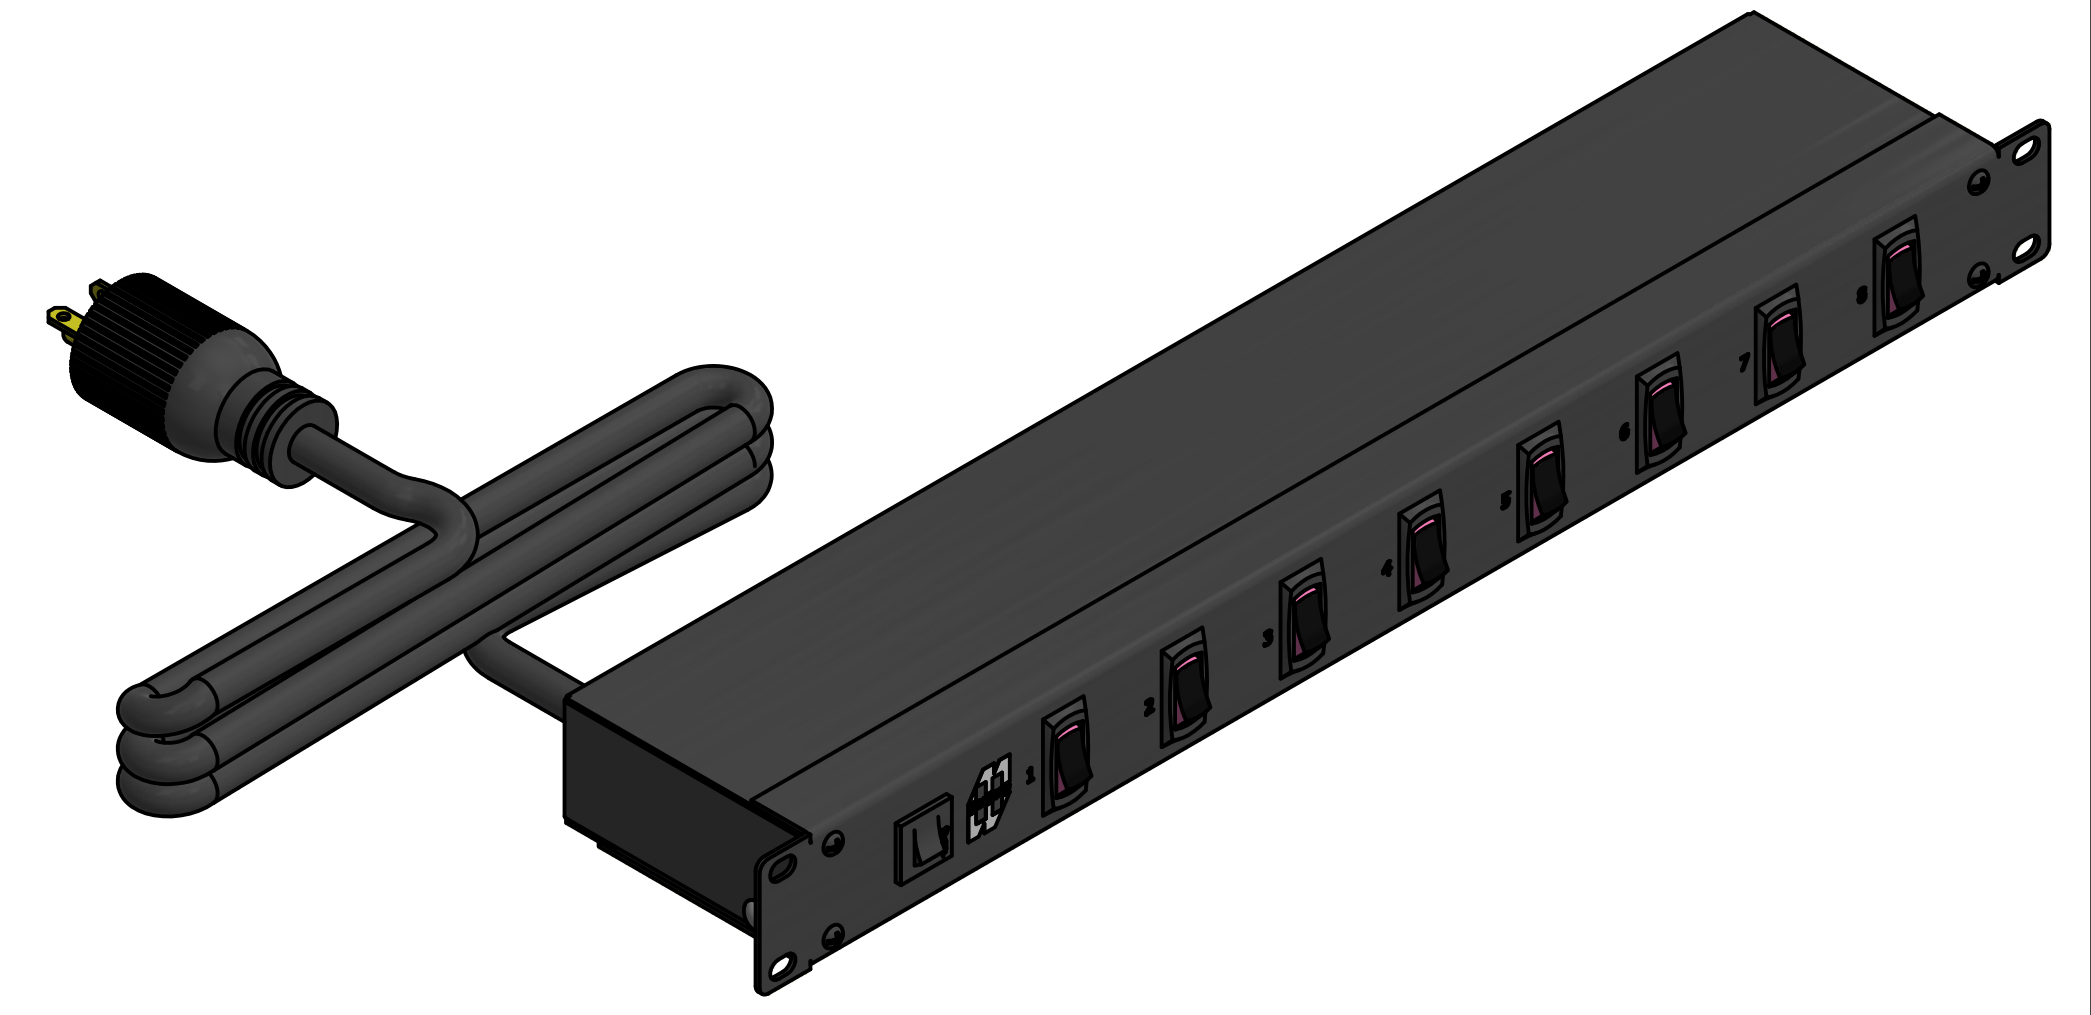

ASSEMBLY - VIEW FROM FRONT

ISOMETRIC VIEW

ASSEMBLY - VIEW FROM BOTTOM

ASSEMBLY - VIEW FROM SIDE

SECTION A-A

1589W8F1BKRR
Finish - Front - Black Painted Steel
Back - Black Painted Steel
Rated - 125 VAC, 60 Hz, 20 Amps
Approvals - cURus to UL1363 & CSA C22.2 No. 308-14 & C22.2 No. 0.4-04

1589W8F1BK