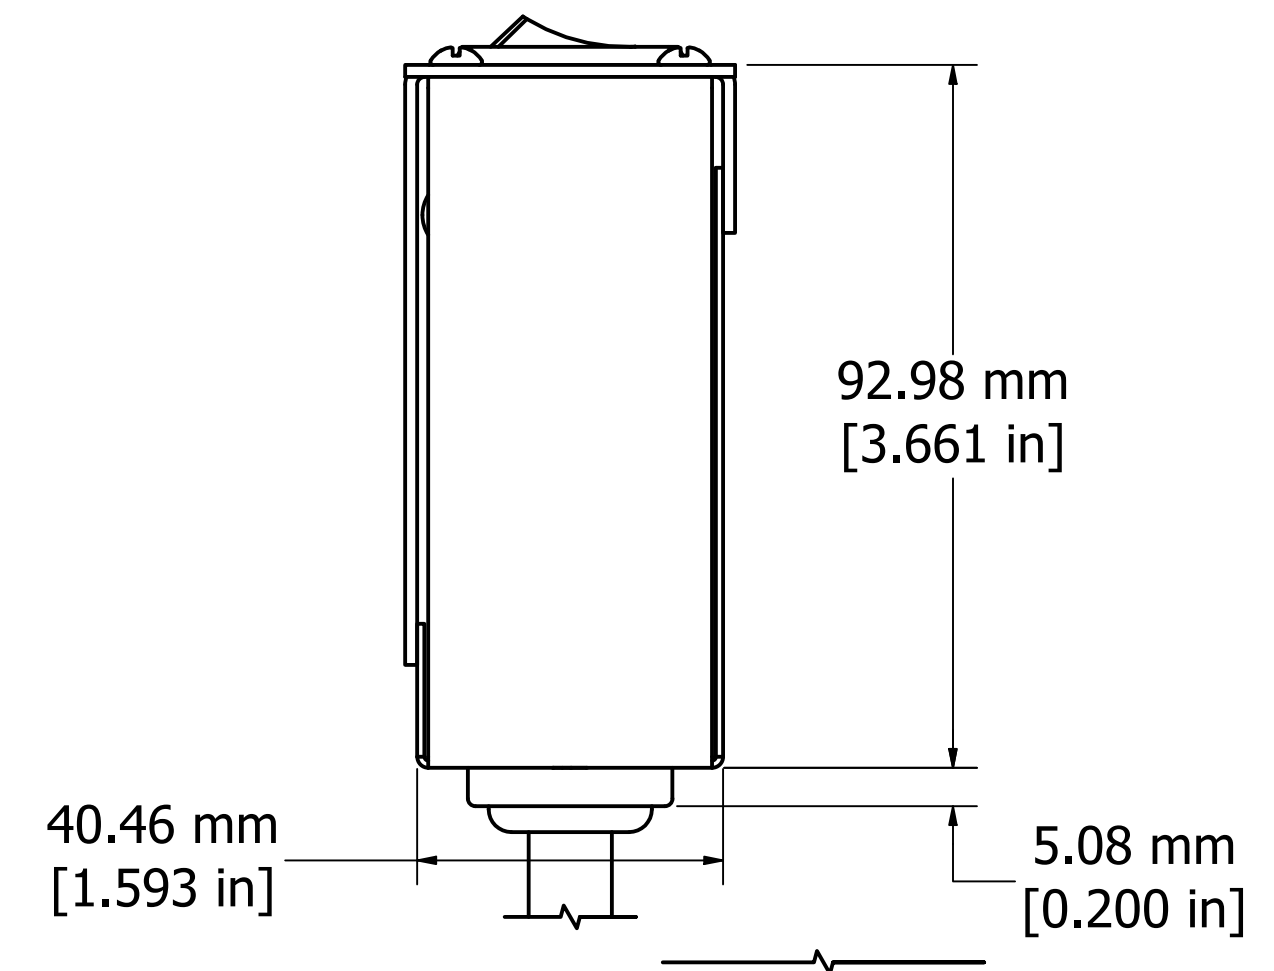

ASSEMBLY - VIEW FROM FRONT

ISOMETRIC VIEW

ASSEMBLY - VIEW FROM BOTTOM

ASSEMBLY - VIEW FROM SIDE

SECTION A-A

1589W8F1BKRR
Finish - Front - Black Painted Steel
Back - Black Painted Steel
Rated - 125 VAC, 60 Hz, 20 Amps
Approvals - cURus to UL1363 & CSA C22.2 No. 308-14 & C22.2 No. 0.4-04