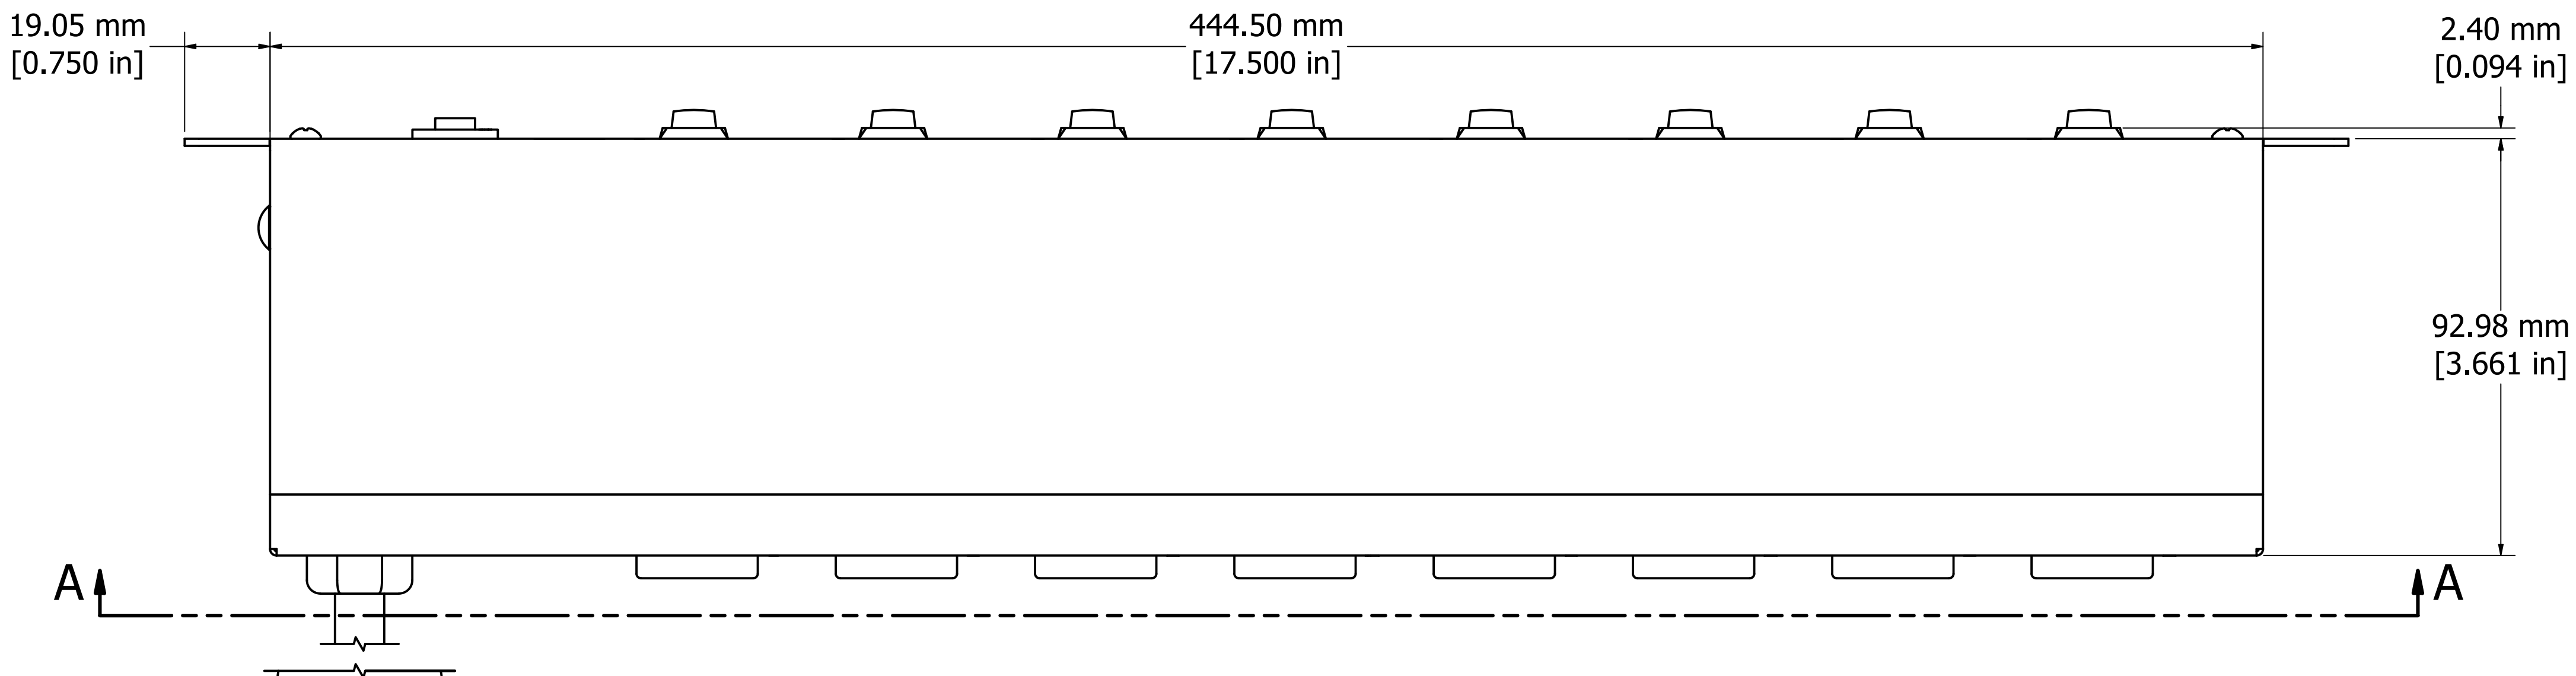

ASSEMBLY - VIEW FROM FRONT

ISOMETRIC VIEW

ASSEMBLY - VIEW FROM BOTTOM

ASSEMBLY - VIEW FROM SIDE

SECTION A-A

1589W8F1BKRR
Finish - Front - Black Painted Steel
Back - Black Painted Steel
Rated - 125 VAC, 60 Hz, 20 Amps
Approvals - cURus to UL1363 & CSA C22.2 No. 308-14 & C22.2 No. 0.4-04