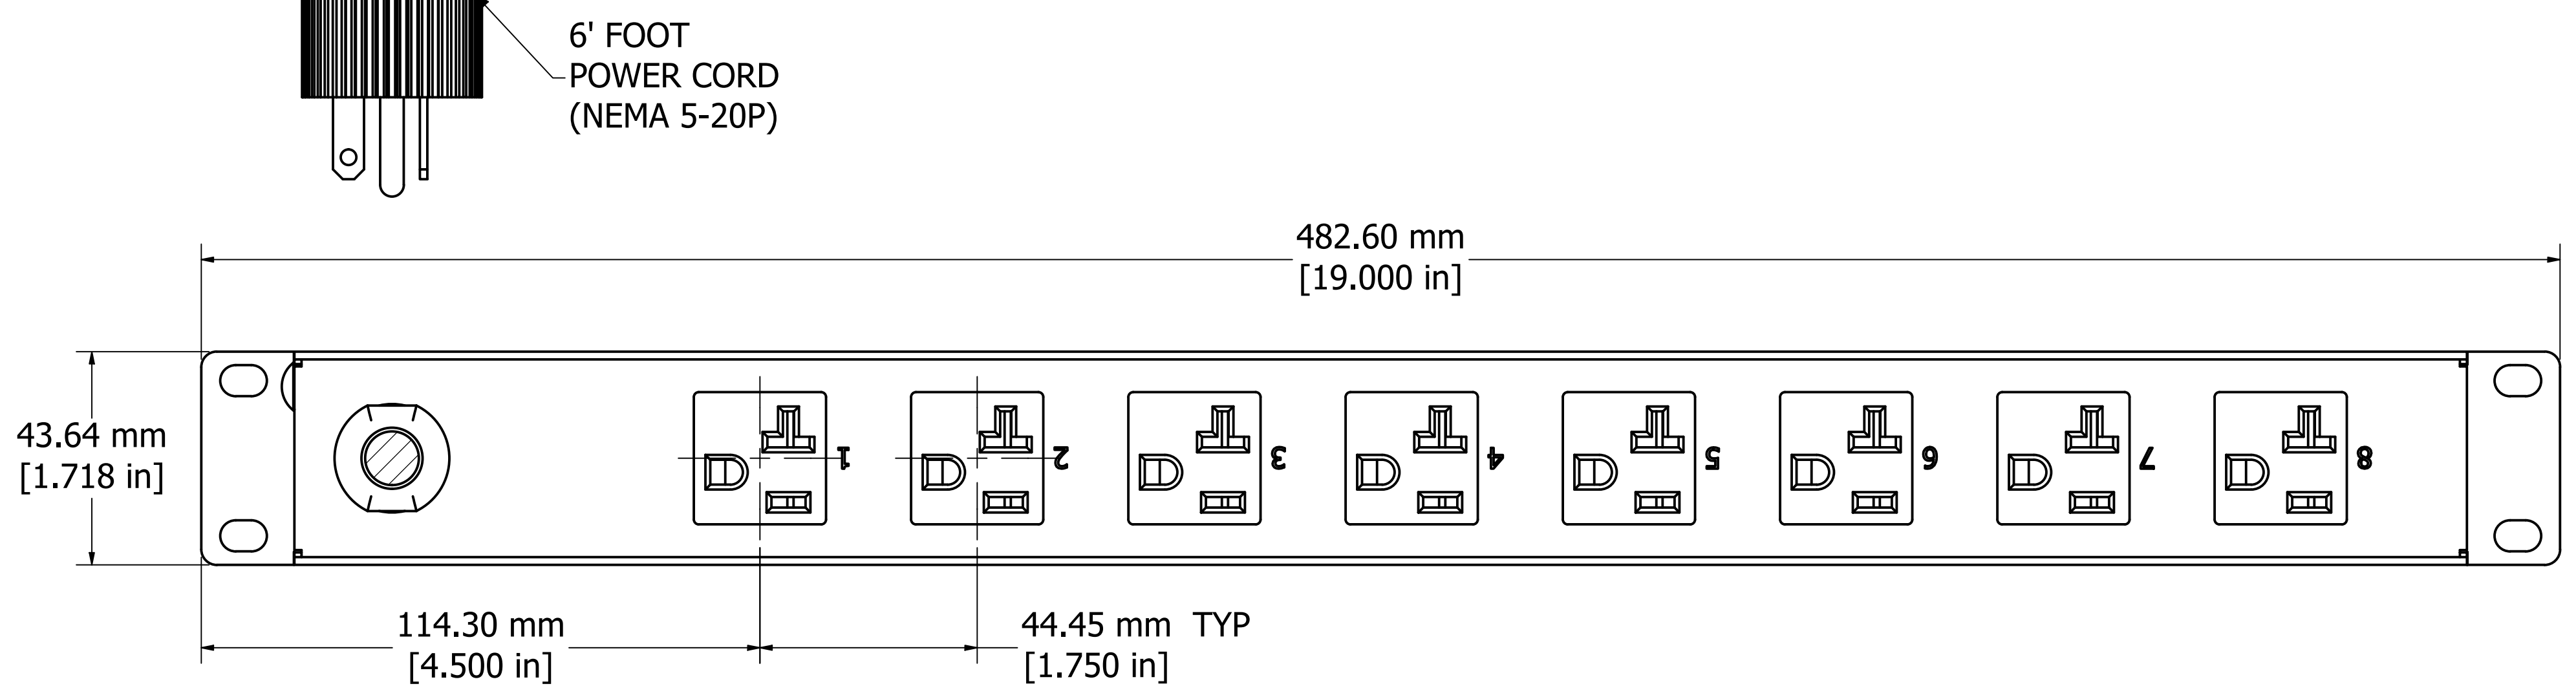

ASSEMBLY - VIEW FROM FRONT

ISOMETRIC VIEW

ASSEMBLY - VIEW FROM BOTTOM

ASSEMBLY - VIEW FROM SIDE

SECTION A-A

1589W8F1BKRR
Finish - Front - Black Painted Steel
Back - Black Painted Steel
Rated - 125 VAC, 60 Hz, 20 Amps
Approvals - cURus to UL1363 & CSA C22.2 No. 308-14 & C22.2 No. 0.4-04