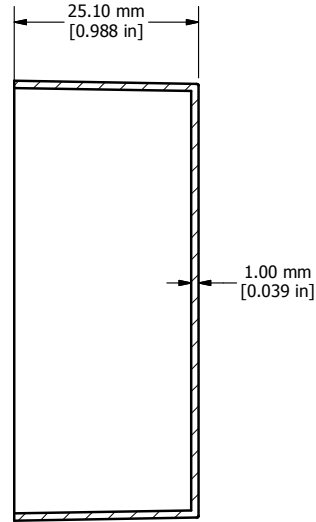

4

3

2

1

B

B

TOP VIEW

SECTION A-A

ISOMETRIC VIEW

1596B106	
Finish - Black (Smooth)	
Material - ABS Plastic	
Quantity	
1596B106	1 Box
1596B106-5	5 Boxes
1596B106-BULK	Bulk Packed

**HAMMOND
MANUFACTURING™**

1596B106

www.hammondmfg.com

4

3

2