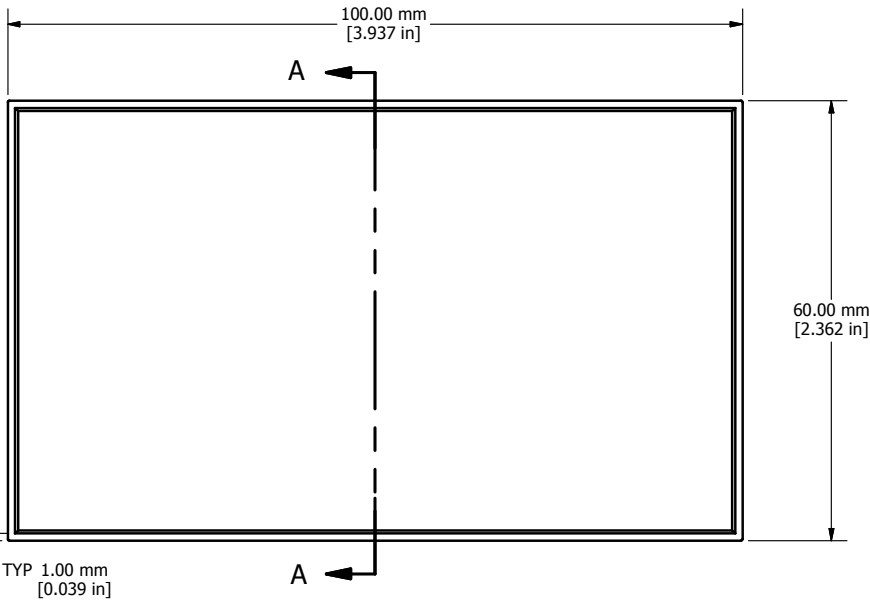

4

3

2

1

B

B

TOP VIEW

SECTION A-A

ISOMETRIC VIEW

1596B106	
Finish - Black (Smooth)	
Material - ABS Plastic	
Quantity	
1596B106	1 Box
1596B106-5	5 Boxes
1596B106-BULK	Bulk Packed

**HAMMOND
MANUFACTURING™**

1596B106

www.hammondmfg.com

4

3

2