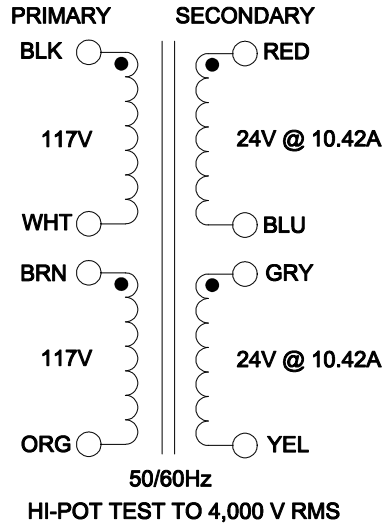

FOR 117V CONNECTION:
 JOIN BLK AND BRN LEADS TOGETHER
 AND WHT AND ORG LEADS TOGETHER.
 INPUT 117V ON BLK&BRN AND WHT&ORG

FOR 234V CONNECTION:
 JOIN WHT AND BRN LEADS TOGETHER.
 INPUT 234V ON BLK AND ORG

NOTE: ALL LEADS OUT 8.0" MIN. & STRIPPED .5"

52 RANKIN PLACE,
 WATERLOO, ONTARIO, N2L 3Z5.
 PHONE (519) 886-6181
 FAX # (519) 886-9540

TITLE		182S24	
			DR BY CORINA ILIE
0	05/28/10	PRELIMINARY.	C.I. DATE 05/28/10
NO	DATE	REVISION	DIM IN(X)MM()