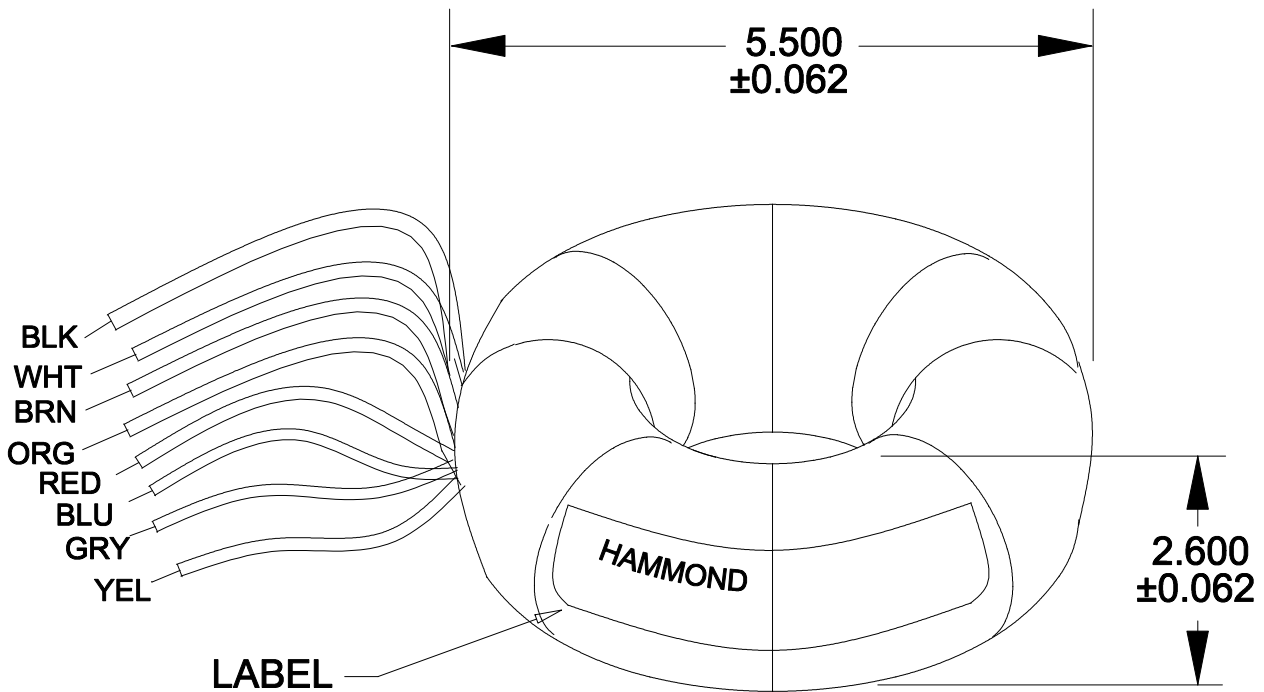

FOR 117V CONNECTION:
 JOIN BLK AND BRN LEADS TOGETHER
 AND WHT AND ORG LEADS TOGETHER.
 INPUT 117V ON BLK&BRN AND WHT&ORG

FOR 234V CONNECTION:
 JOIN WHT AND BRN LEADS TOGETHER.
 INPUT 234V ON BLK AND ORG

NOTE: ALL LEADS OUT 8.0" MIN. & STRIPPED .5"

52 RANKIN PLACE,
 WATERLOO, ONTARIO, N2L 3Z5.
 PHONE (519) 886-6181
 FAX # (519) 886-9540

TITLE		182S24	
			DR BY CORINA ILIE
0	05/28/10	PRELIMINARY.	C.I. DATE 05/28/10
NO	DATE	REVISION	DIM IN(X)MM()