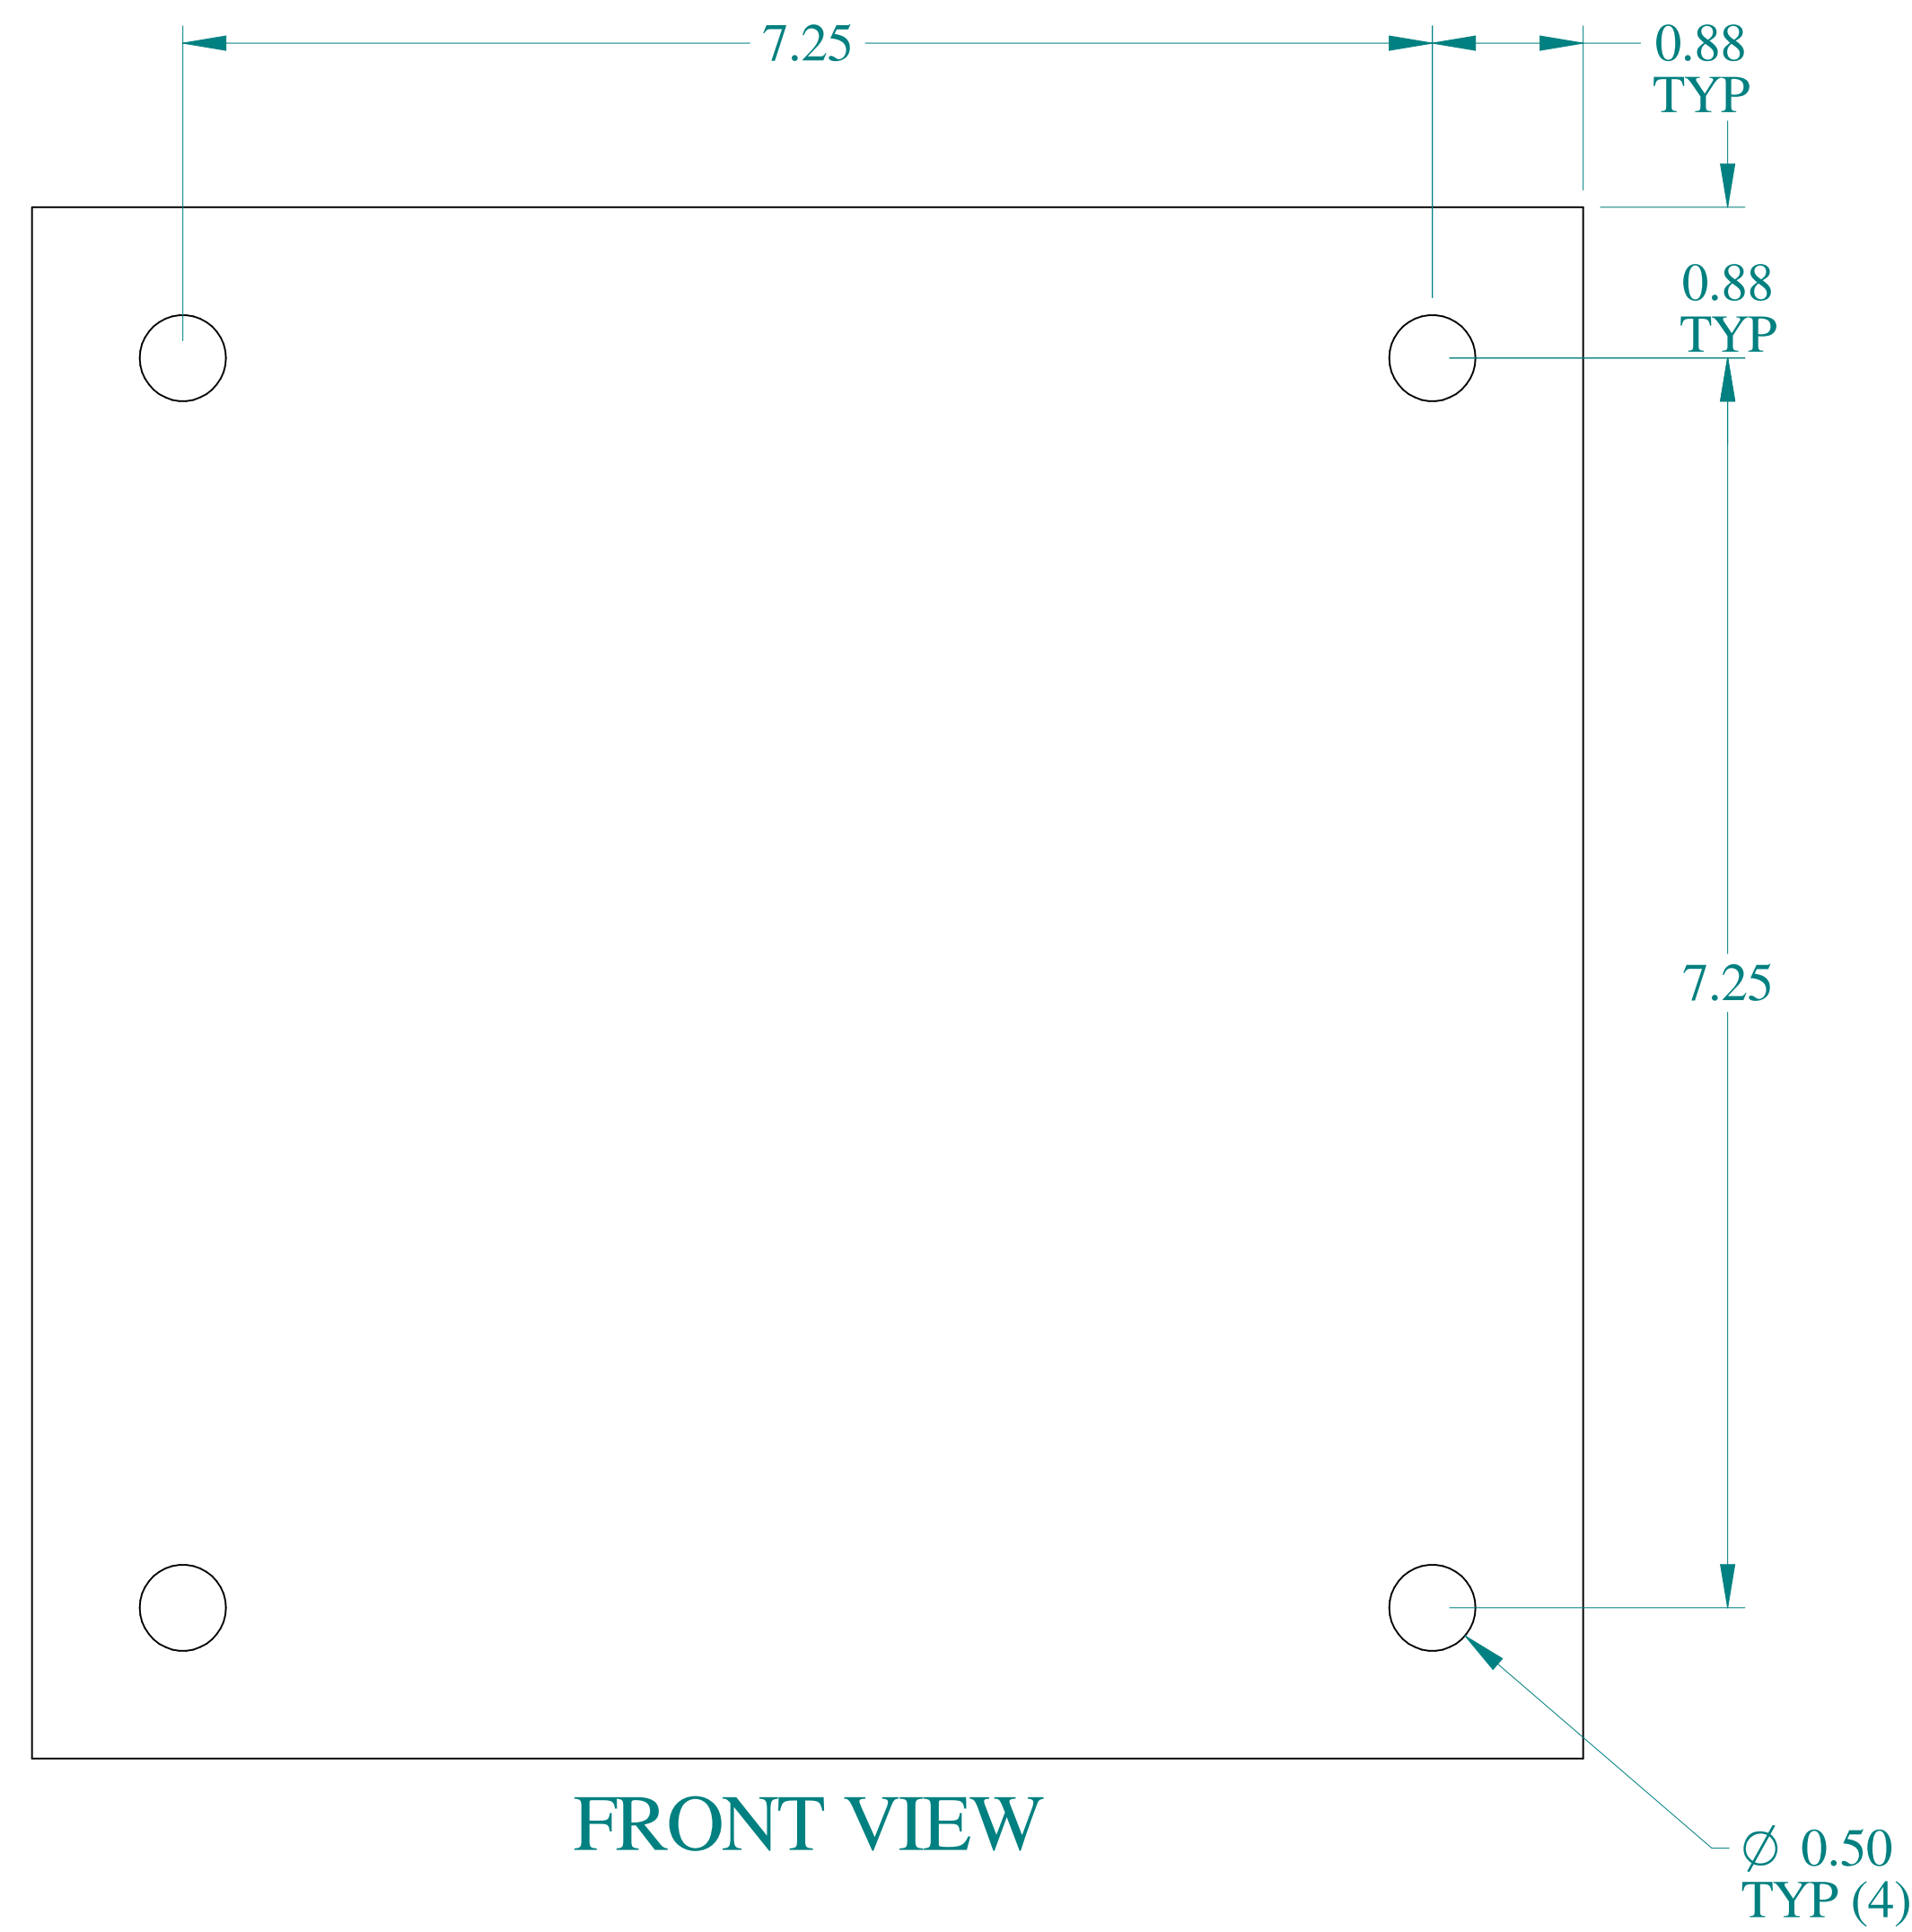

TOP VIEW

FRONT VIEW

SIDE VIEW

ISOMETRIC VIEW

SIDE VIEW

Data subject to change without notice.

Part # : 18P0909

Date : Feb 7, 2020

Link:www.hammfg.com/18P0909