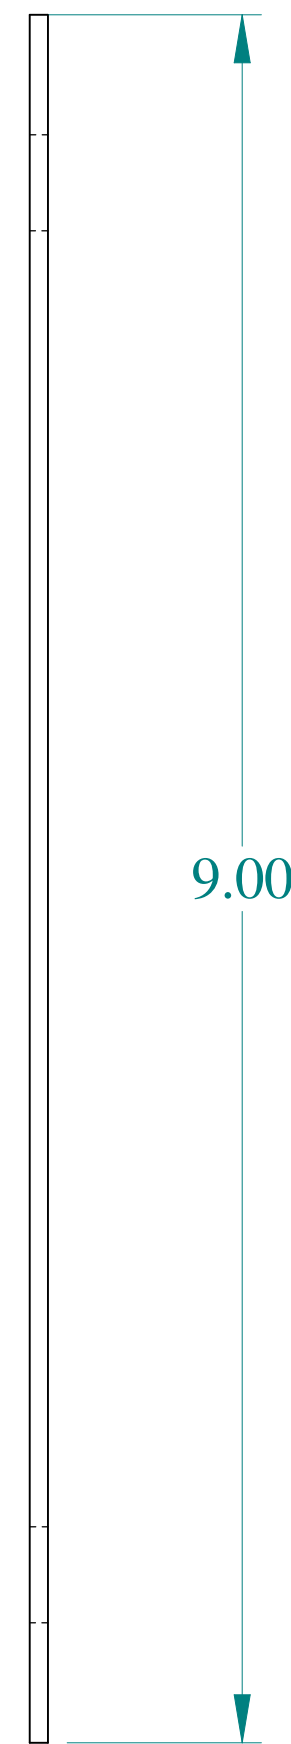

TOP VIEW

FRONT VIEW

SIDE VIEW

ISOMETRIC VIEW

SIDE VIEW

Data subject to change without notice.

Part # : 18P0909

Date : Feb 7, 2020

Link:www.hammfg.com/18P0909