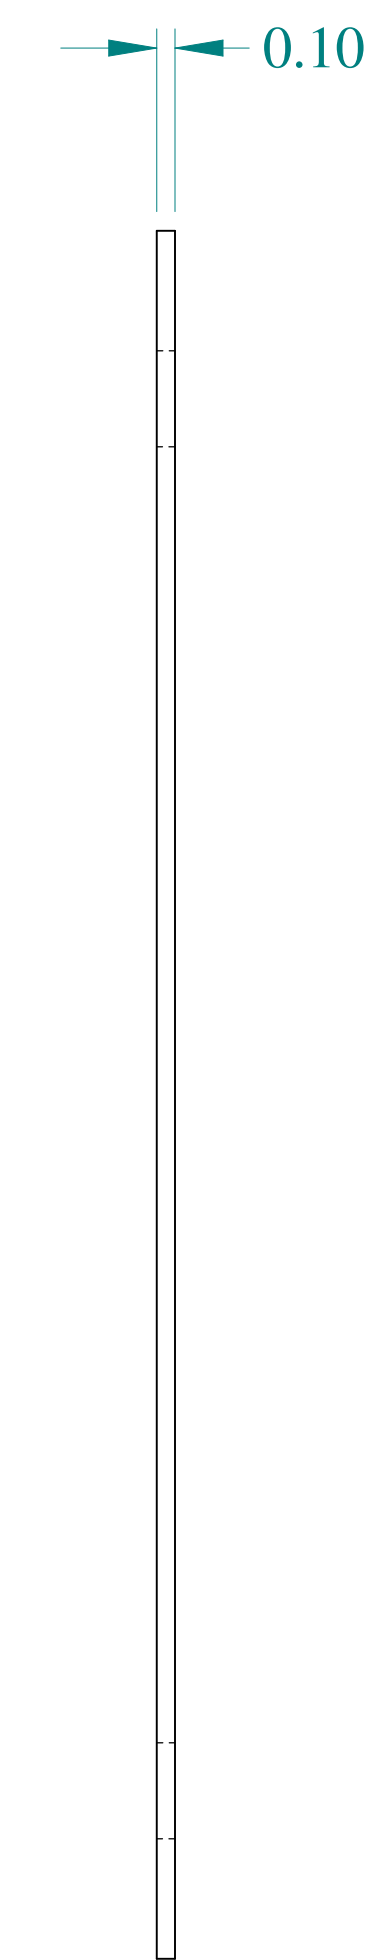

TOP VIEW

FRONT VIEW

SIDE VIEW

ISOMETRIC VIEW

SIDE VIEW

Data subject to change without notice.

Part # : 18P0909

Date : Feb 7, 2020

Link:www.hammfg.com/18P0909