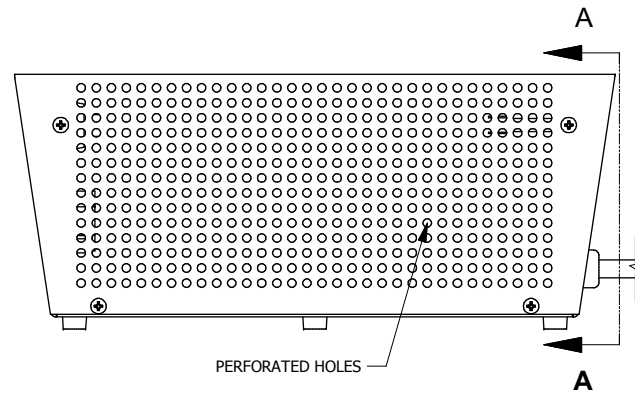

ASSEMBLY - TOP VIEW

ASSEMBLY - ISOMTERIC VIEW

ASSEMBLY - FRONT VIEW

ASSEMBLY - SIDE VIEW

SECTION A-A

240GT
Finish - Black Textured Powder Paint
Rated Input - 240 V, 1500 VA
Rated Output - 240 V, 1500 VA
Approvals - cULus Listed, #E211544