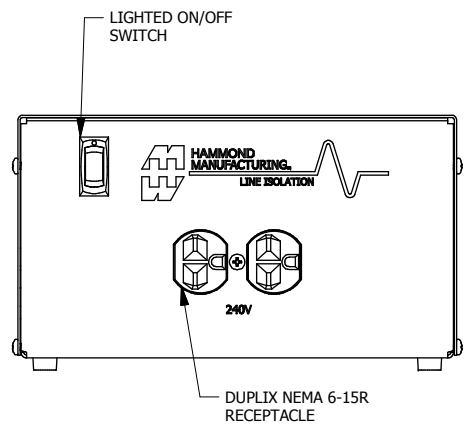

ASSEMBLY - TOP VIEW

ASSEMBLY - ISOMTERIC VIEW

ASSEMBLY - FRONT VIEW

ASSEMBLY - SIDE VIEW

SECTION A-A

240GT
Finish - Black Textured Powder Paint
Rated Input - 240 V, 1500 VA
Rated Output - 240 V, 1500 VA
Approvals - cULus Listed, #E211544