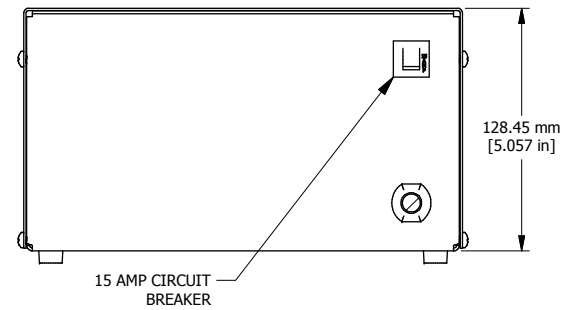

ASSEMBLY - TOP VIEW

ASSEMBLY - ISOMTERIC VIEW

ASSEMBLY - FRONT VIEW

ASSEMBLY - SIDE VIEW

SECTION A-A

240GT
Finish - Black Textured Powder Paint
Rated Input - 240 V, 1500 VA
Rated Output - 240 V, 1500 VA
Approvals - cULus Listed, #E211544