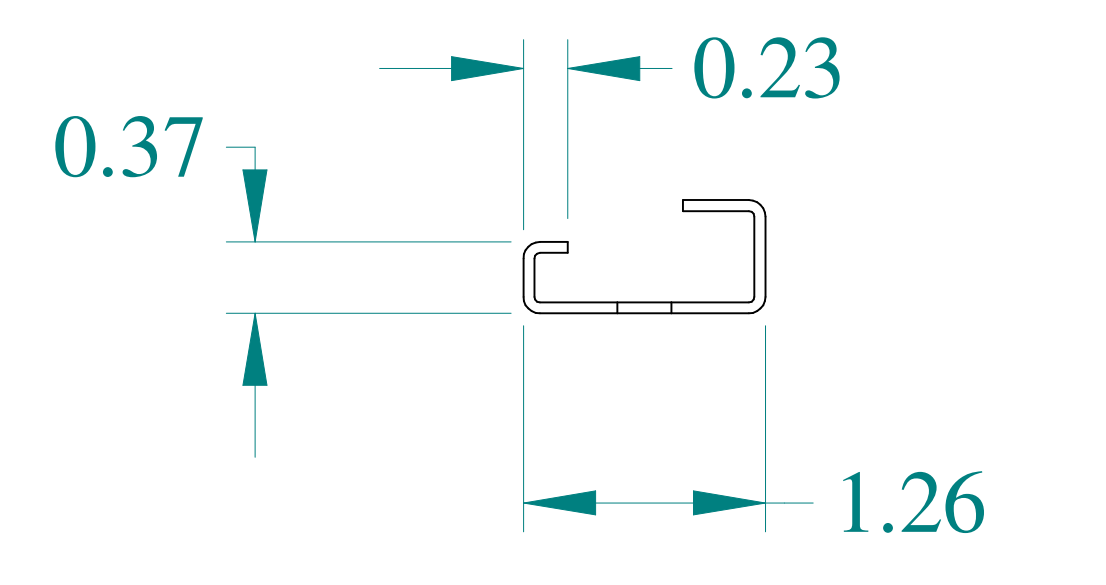

ISOMETRIC VIEW

TOP VIEW

FRONT VIEW

SIDE VIEW

SIDE VIEW

BOTTOM VIEW

Part # : 2D1K30 Date : Mar. 24, 2019
Link: www.hamdfg.com/2D1K30

Data subject to change without notice.