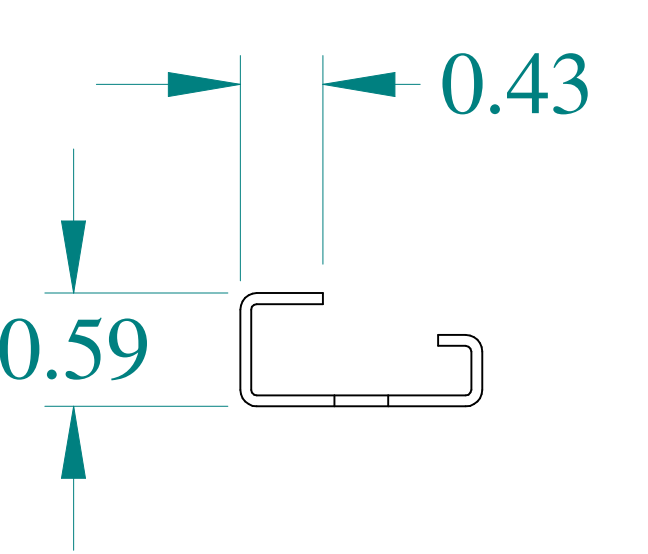

ISOMETRIC VIEW

TOP VIEW

FRONT VIEW

SIDE VIEW

SIDE VIEW

BOTTOM VIEW

Part # : 2D1K30 Date : Mar. 24, 2019
Link: www.hamdfg.com/2D1K30

Data subject to change without notice.