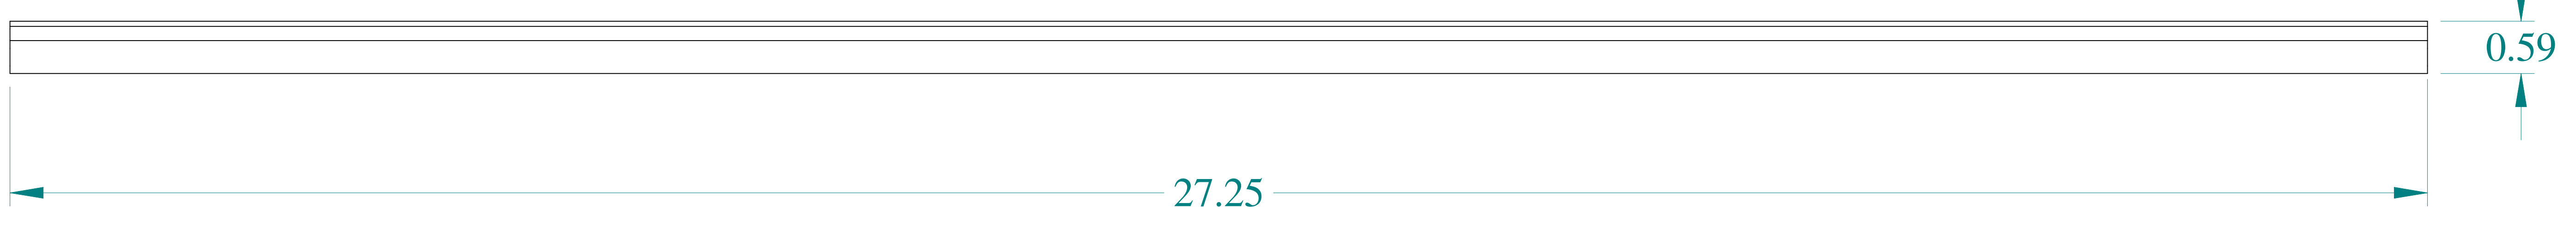

ISOMETRIC VIEW

TOP VIEW

FRONT VIEW

SIDE VIEW

SIDE VIEW

BOTTOM VIEW

Part # : 2D1K30 Date : Mar. 24, 2019
Link: www.hamdfg.com/2D1K30

Data subject to change without notice.