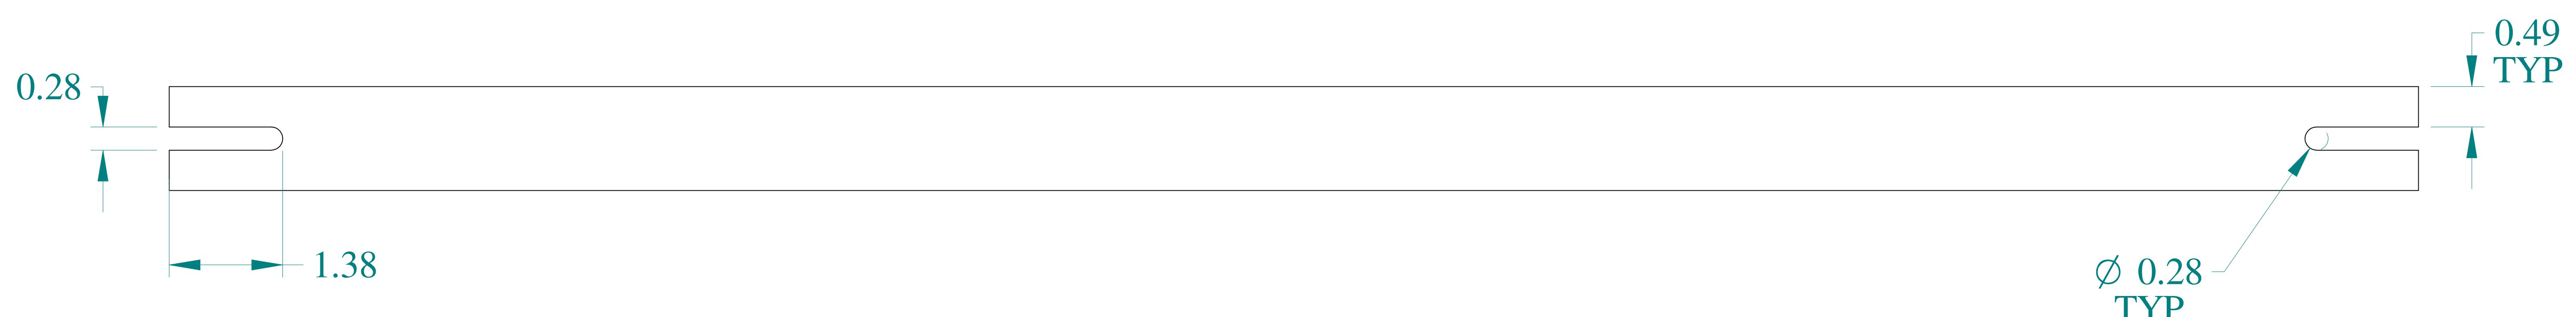

ISOMETRIC VIEW

TOP VIEW

FRONT VIEW

SIDE VIEW

SIDE VIEW

BOTTOM VIEW

Part # : 2D1K30 Date : Mar. 24, 2019
Link: www.hamdfg.com/2D1K30

Data subject to change without notice.