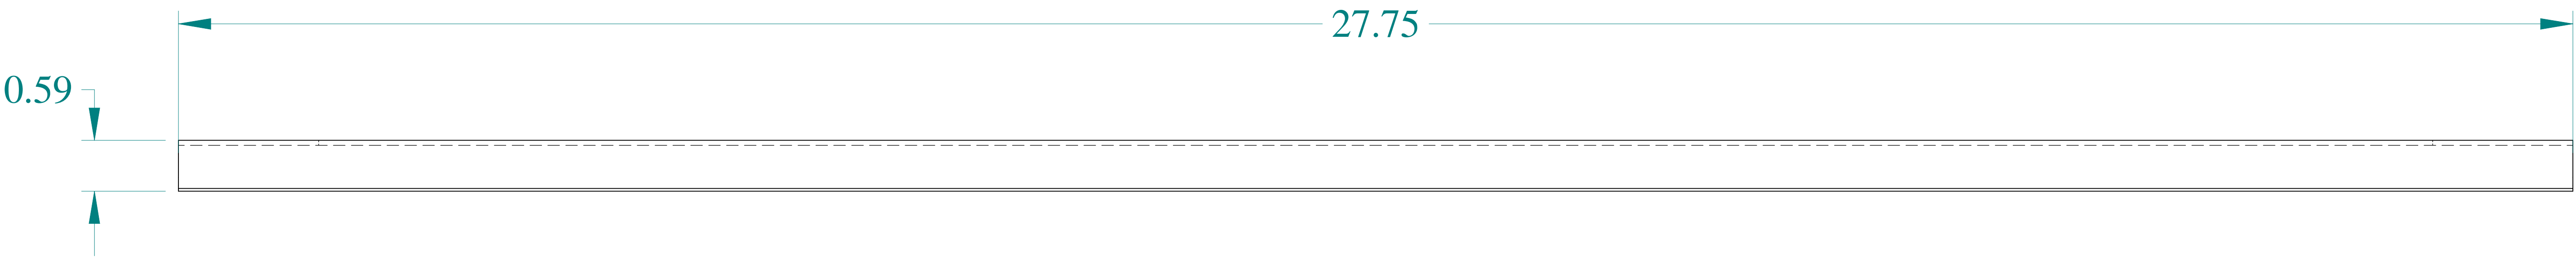

ISOMETRIC VIEW

TOP VIEW

FRONT VIEW

SIDE VIEW

SIDE VIEW

BOTTOM VIEW

Data subject to change without notice.

Part # : 2DCK30 Date : Sep. 30, 2020