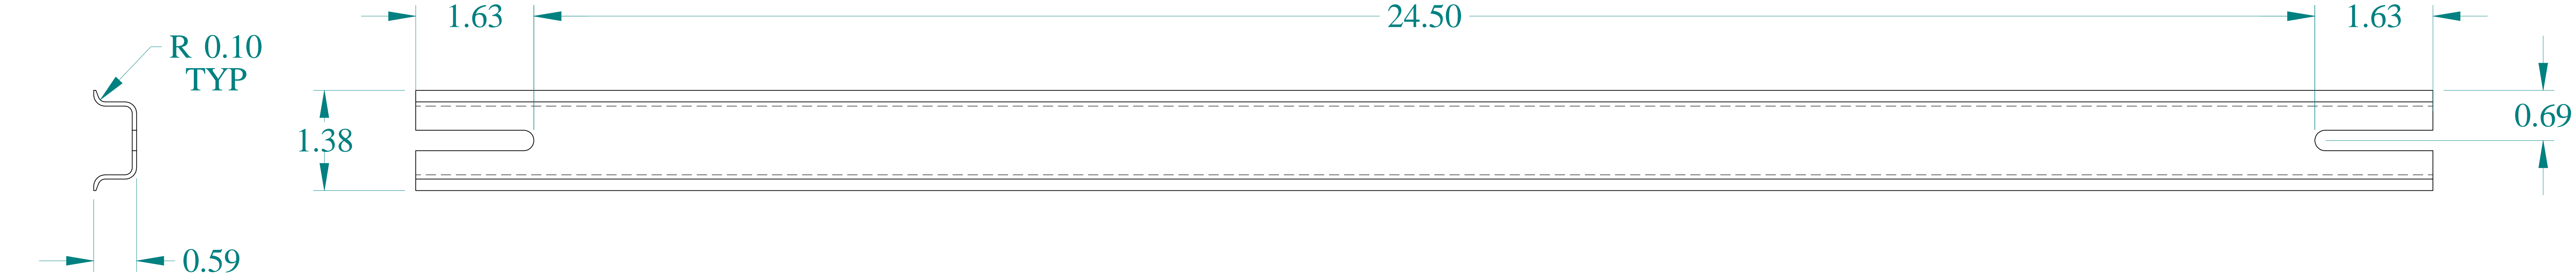

ISOMETRIC VIEW

TOP VIEW

FRONT VIEW

SIDE VIEW

SIDE VIEW

BOTTOM VIEW

Data subject to change without notice.

Part # : 2DCK30 Date : Sep. 30, 2020