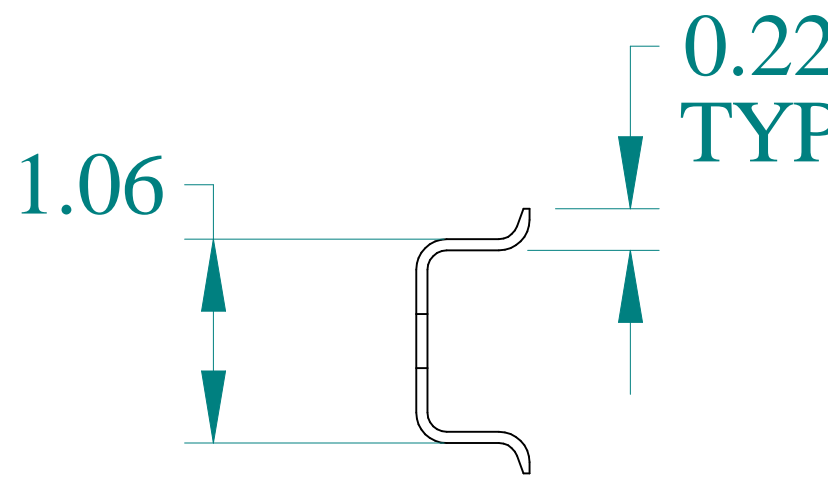

ISOMETRIC VIEW

TOP VIEW

FRONT VIEW

SIDE VIEW

SIDE VIEW

BOTTOM VIEW

Data subject to change without notice.

Part # : 2DCK30 Date : Sep. 30, 2020