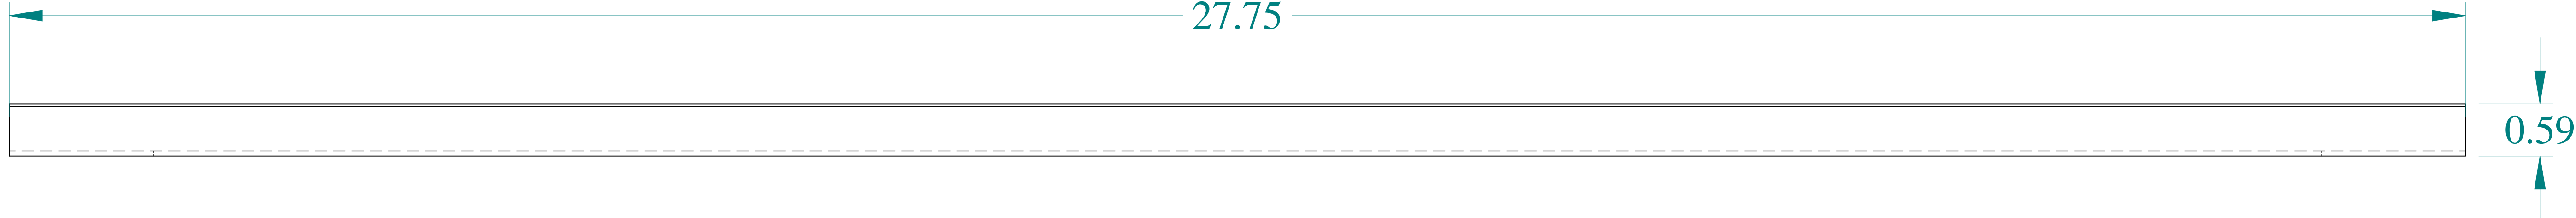

ISOMETRIC VIEW

TOP VIEW

FRONT VIEW

SIDE VIEW

SIDE VIEW

BOTTOM VIEW

Data subject to change without notice.

Part # : 2DCK30 Date : Sep. 30, 2020