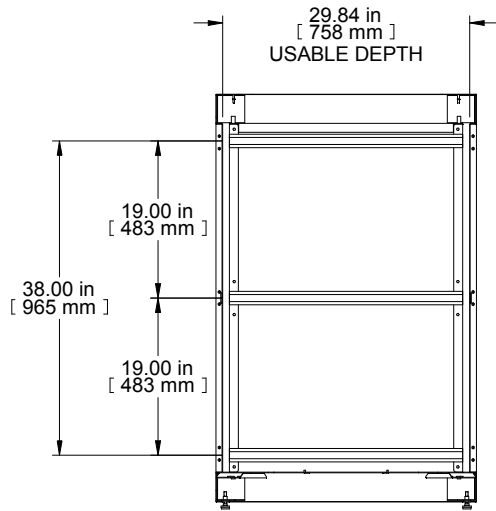

TOP VIEW
TOP OPENING

ISOMETRIC

SECTION B-B

FRONT VIEW

R.S. VIEW

DETAIL A 4X
SCALE 5:1

BOTTOM VIEW
BOTTOM OPENING

PART NUMBERS	
C2F244231BK1	PAINTED BLACK TEXTURE
C2F244231LG1	PAINTED LIGHT GRAY TEXTURE

NOTES
Welded Assembly
See Hammond Website for Frame Accessories.

Data subject to change without notice. Isometric drawing not to scale.
Les données sont sujettes à changement sans préavis.