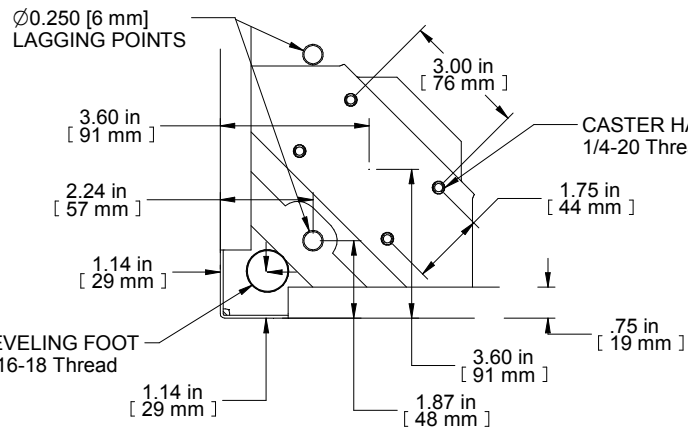

TOP VIEW
TOP OPENING

ISOMETRIC

SECTION B-B

FRONT VIEW

R.S. VIEW

DETAIL A 4X
SCALE 5:1

BOTTOM VIEW
BOTTOM OPENING

PART NUMBERS	
C2F244231BK1	PAINTED BLACK TEXTURE
C2F244231LG1	PAINTED LIGHT GRAY TEXTURE

NOTES
Welded Assembly
See Hammond Website for Frame Accessories.

Data subject to change without notice. Isometric drawing not to scale.
Les données sont sujettes à changement sans préavis.