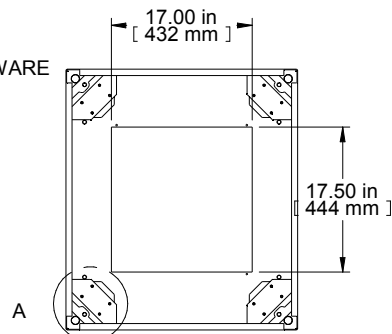

TOP VIEW
TOP OPENING

ISOMETRIC

SECTION B-B

FRONT VIEW

R.S. VIEW

DETAIL A 4X
SCALE 5:1

BOTTOM VIEW
BOTTOM OPENING

PART NUMBERS	
C2F244231BK1	PAINTED BLACK TEXTURE
C2F244231LG1	PAINTED LIGHT GRAY TEXTURE

NOTES
Welded Assembly
See Hammond Website for Frame Accessories.

Data subject to change without notice. Isometric drawing not to scale.
Les données sont sujettes à changement sans préavis.