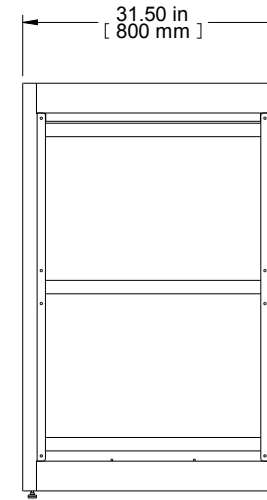

TOP VIEW
TOP OPENING

ISOMETRIC

SECTION B-B

FRONT VIEW

R.S. VIEW

DETAIL A 4X
SCALE 5:1

BOTTOM VIEW
BOTTOM OPENING

PART NUMBERS	
C2F244231BK1	PAINTED BLACK TEXTURE
C2F244231LG1	PAINTED LIGHT GRAY TEXTURE

NOTES
Welded Assembly
See Hammond Website for Frame Accessories.

Data subject to change without notice. Isometric drawing not to scale.
Les données sont sujettes à changement sans préavis.