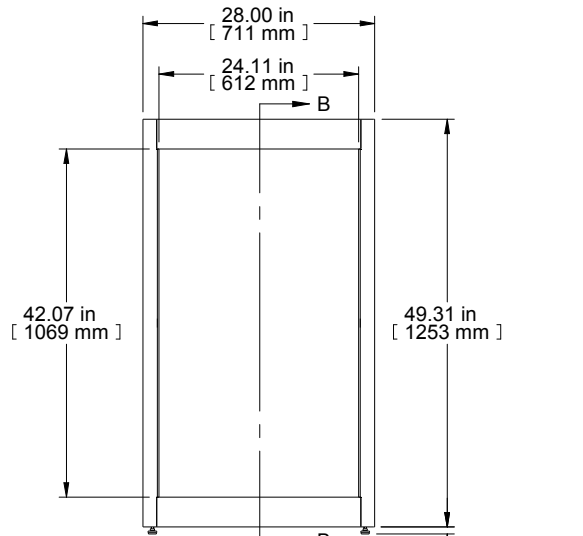

TOP VIEW
TOP OPENING

ISOMETRIC

SECTION B-B

FRONT VIEW

R.S. VIEW

DETAIL A 4X
SCALE 5:1

BOTTOM VIEW
BOTTOM OPENING

PART NUMBERS	
C2F244231BK1	PAINTED BLACK TEXTURE
C2F244231LG1	PAINTED LIGHT GRAY TEXTURE

NOTES
Welded Assembly
See Hammond Website for Frame Accessories.

Data subject to change without notice. Isometric drawing not to scale.
Les données sont sujettes à changement sans préavis.