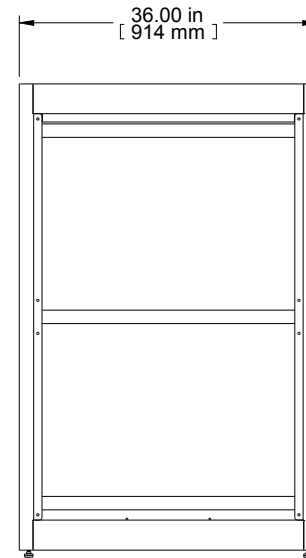

TOP VIEW  
TOP OPENING

ISOMETRIC

SECTION B-B

FRONT VIEW

R.S. VIEW

BOTTOM VIEW  
BOTTOM OPENING

PART NUMBERS	
C2F244936BK1	PAINTED BLACK TEXTURE
C2F244936LG1	PAINTED LIGHT GRAY TEXTURE

**NOTES**  
Welded Assembly  
See Hammond Website for Frame Accessories.

Data subject to change without notice. Isometric drawing not to scale.  
Les données sont sujettes à changement sans préavis.

**HAMMOND MANUFACTURING®**  
www.hammondmfg.com  
PART NO. C2F244936