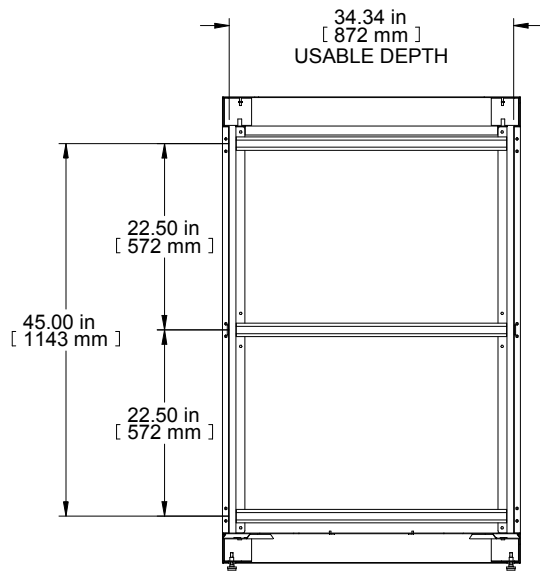

TOP VIEW  
TOP OPENING

ISOMETRIC

SECTION B-B

FRONT VIEW

R.S. VIEW

BOTTOM VIEW  
BOTTOM OPENING

PART NUMBERS	
C2F244936BK1	PAINTED BLACK TEXTURE
C2F244936LG1	PAINTED LIGHT GRAY TEXTURE

**NOTES**  
Welded Assembly  
See Hammond Website for Frame Accessories.

Data subject to change without notice. Isometric drawing not to scale.  
Les données sont sujettes à changement sans préavis.

**HAMMOND MANUFACTURING®**  
www.hammondmfg.com  
PART NO. C2F244936