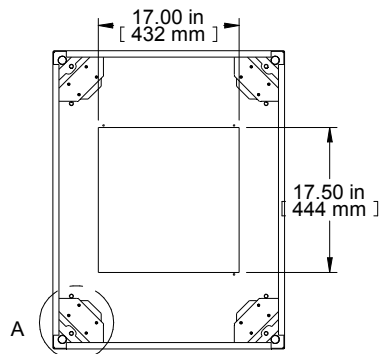

TOP VIEW  
TOP OPENING

ISOMETRIC

SECTION B-B

FRONT VIEW

R.S. VIEW

BOTTOM VIEW  
BOTTOM OPENING

PART NUMBERS	
C2F244936BK1	PAINTED BLACK TEXTURE
C2F244936LG1	PAINTED LIGHT GRAY TEXTURE

**NOTES**  
Welded Assembly  
See Hammond Website for Frame Accessories.

Data subject to change without notice. Isometric drawing not to scale.  
Les données sont sujettes à changement sans préavis.

**HAMMOND MANUFACTURING®**  
www.hammondmfg.com  
PART NO. C2F244936