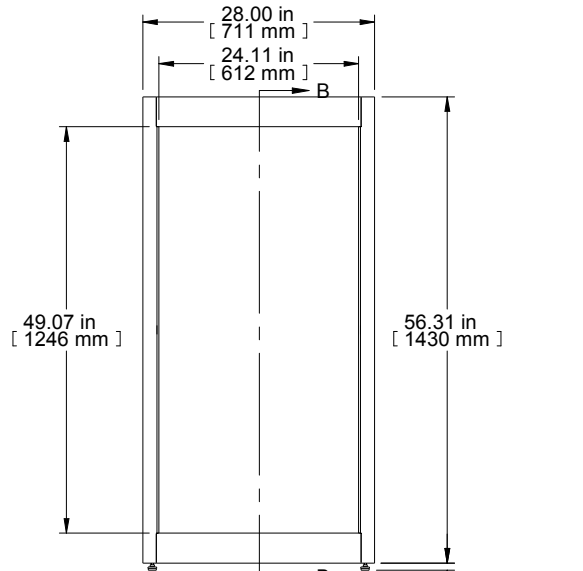

TOP VIEW  
TOP OPENING

ISOMETRIC

SECTION B-B

FRONT VIEW

R.S. VIEW

BOTTOM VIEW  
BOTTOM OPENING

PART NUMBERS	
C2F244936BK1	PAINTED BLACK TEXTURE
C2F244936LG1	PAINTED LIGHT GRAY TEXTURE

**NOTES**  
Welded Assembly  
See Hammond Website for Frame Accessories.

Data subject to change without notice. Isometric drawing not to scale.  
Les données sont sujettes à changement sans préavis.

**HAMMOND MANUFACTURING®**  
www.hammondmfg.com  
PART NO. C2F244936