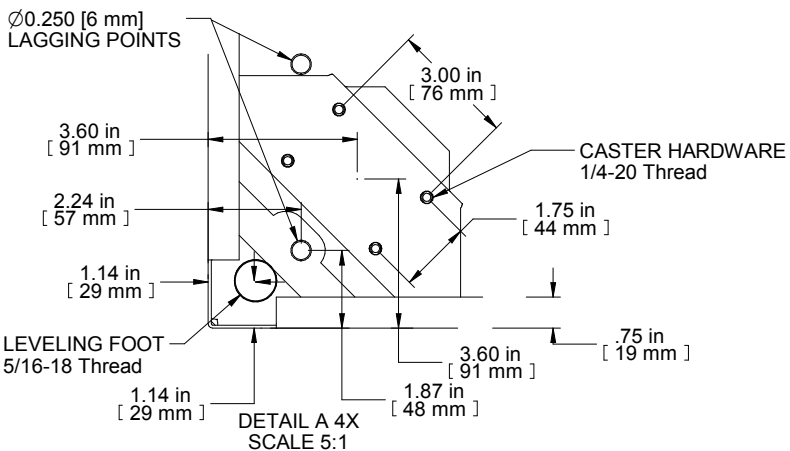

TOP VIEW  
TOP OPENING

ISOMETRIC

SECTION B-B

FRONT VIEW

R.S. VIEW

BOTTOM VIEW  
BOTTOM OPENING

PART NUMBERS	
C2F244936BK1	PAINTED BLACK TEXTURE
C2F244936LG1	PAINTED LIGHT GRAY TEXTURE

**NOTES**  
Welded Assembly  
See Hammond Website for Frame Accessories.

Data subject to change without notice. Isometric drawing not to scale.  
Les données sont sujettes à changement sans préavis.

**HAMMOND MANUFACTURING®**  
www.hammondmfg.com  
PART NO. C2F244936