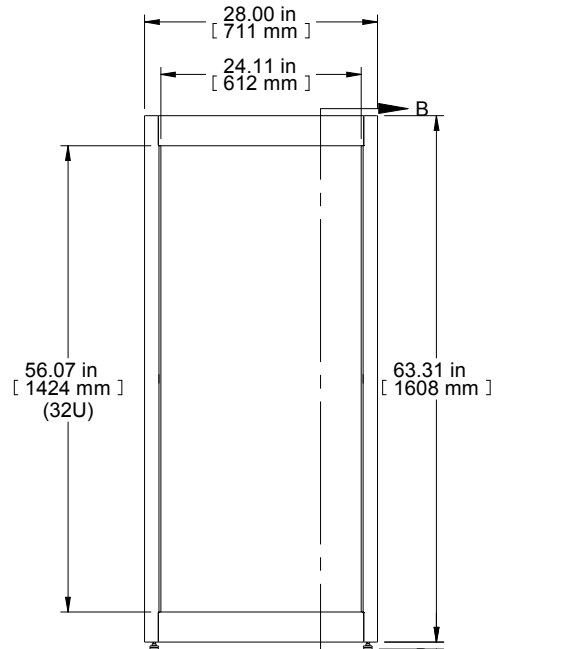

TOP VIEW  
TOP OPENING

SECTION B-B

FRONT VIEW

R.S. VIEW

ISOMETRIC

BOTTOM VIEW  
BOTTOM OPENING

PART NUMBERS	
C2F245623BK1	PAINTED BLACK TEXTURE
C2F245623LG1	PAINTED LIGHT GRAY TEXTURE

**NOTES**  
Welded Assembly  
See Hammond Website for Frame Accessories.

Data subject to change without notice. Isometric drawing not to scale.  
Les données sont sujettes à changement sans préavis.