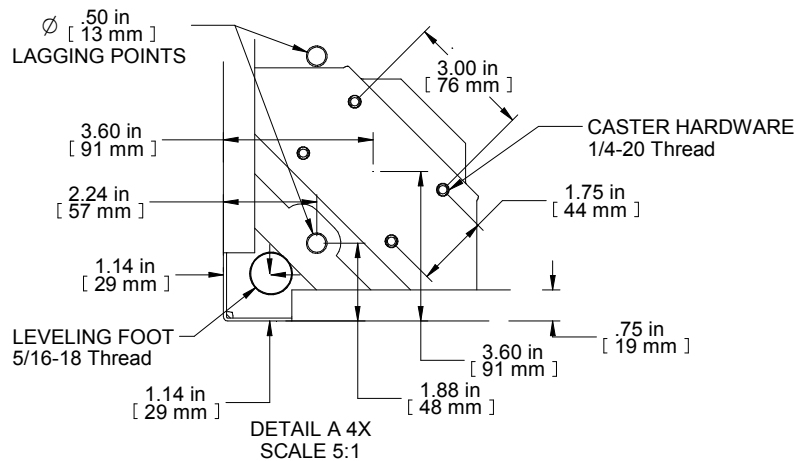

TOP VIEW  
TOP OPENING

SECTION B-B

FRONT VIEW

R.S. VIEW

ISOMETRIC

BOTTOM VIEW  
BOTTOM OPENING

PART NUMBERS	
C2F245623BK1	PAINTED BLACK TEXTURE
C2F245623LG1	PAINTED LIGHT GRAY TEXTURE

**NOTES**  
Welded Assembly  
See Hammond Website for Frame Accessories.

Data subject to change without notice. Isometric drawing not to scale.  
Les données sont sujettes à changement sans préavis.