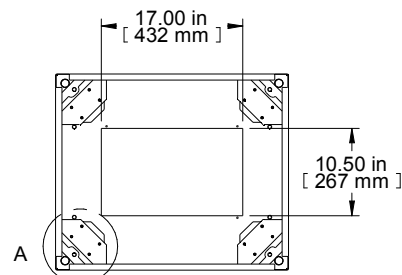

TOP VIEW  
TOP OPENING

SECTION B-B

FRONT VIEW

R.S. VIEW

ISOMETRIC

BOTTOM VIEW  
BOTTOM OPENING

PART NUMBERS	
C2F245623BK1	PAINTED BLACK TEXTURE
C2F245623LG1	PAINTED LIGHT GRAY TEXTURE

**NOTES**  
Welded Assembly  
See Hammond Website for Frame Accessories.

Data subject to change without notice. Isometric drawing not to scale.  
Les données sont sujettes à changement sans préavis.