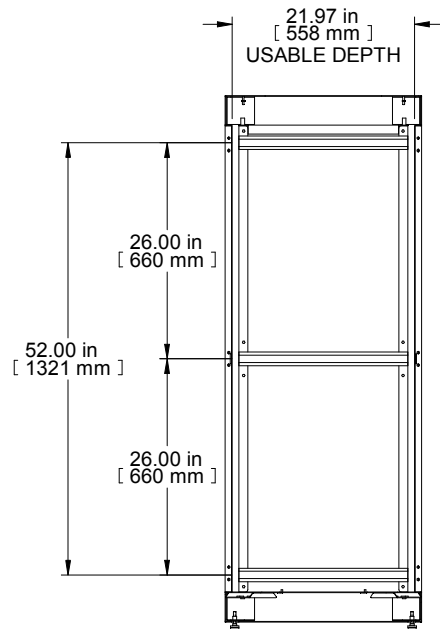

TOP VIEW  
TOP OPENING

SECTION B-B

FRONT VIEW

R.S. VIEW

ISOMETRIC

BOTTOM VIEW  
BOTTOM OPENING

PART NUMBERS	
C2F245623BK1	PAINTED BLACK TEXTURE
C2F245623LG1	PAINTED LIGHT GRAY TEXTURE

**NOTES**  
Welded Assembly  
See Hammond Website for Frame Accessories.

Data subject to change without notice. Isometric drawing not to scale.  
Les données sont sujettes à changement sans préavis.