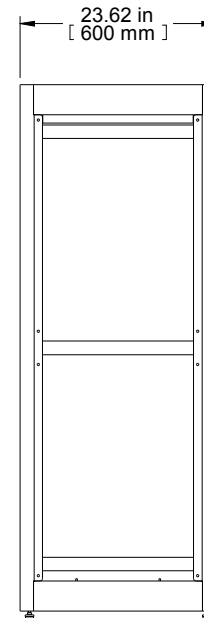

TOP VIEW  
TOP OPENING

SECTION B-B

FRONT VIEW

R.S. VIEW

ISOMETRIC

BOTTOM VIEW  
BOTTOM OPENING

PART NUMBERS	
C2F245623BK1	PAINTED BLACK TEXTURE
C2F245623LG1	PAINTED LIGHT GRAY TEXTURE

**NOTES**  
Welded Assembly  
See Hammond Website for Frame Accessories.

Data subject to change without notice. Isometric drawing not to scale.  
Les données sont sujettes à changement sans préavis.