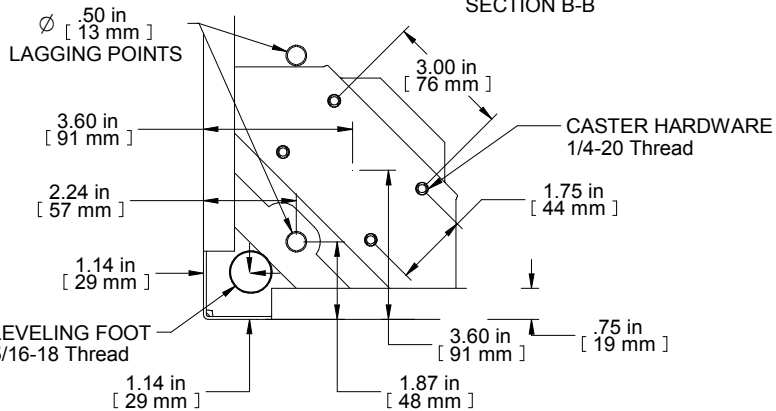

TOP VIEW
TOP OPENING

ISOMETRIC

SECTION B-B

FRONT VIEW

R.S. VIEW

DETAIL A 4X
SCALE 5:1

BOTTOM VIEW
BOTTOM OPENING

PART NUMBERS	
C2F245636BK1	PAINTED BLACK TEXTURE
C2F245636LG1	PAINTED LIGHT GRAY TEXTURE

NOTES
Welded Assembly
See Hammond Website for Frame Accessories.

Data subject to change without notice. Isometric drawing not to scale.
Les données sont sujettes à changement sans préavis.