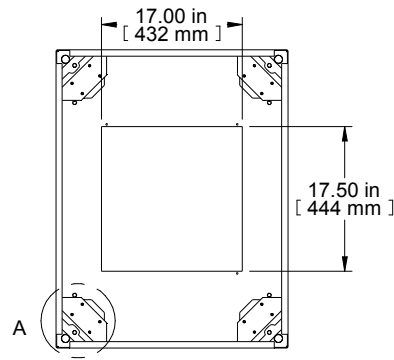

TOP VIEW
TOP OPENING

ISOMETRIC

SECTION B-B

FRONT VIEW

R.S. VIEW

DETAIL A 4X
SCALE 5:1

BOTTOM VIEW
BOTTOM OPENING

PART NUMBERS	
C2F245636BK1	PAINTED BLACK TEXTURE
C2F245636LG1	PAINTED LIGHT GRAY TEXTURE

NOTES
Welded Assembly
See Hammond Website for Frame Accessories.

Data subject to change without notice. Isometric drawing not to scale.
Les données sont sujettes à changement sans préavis.