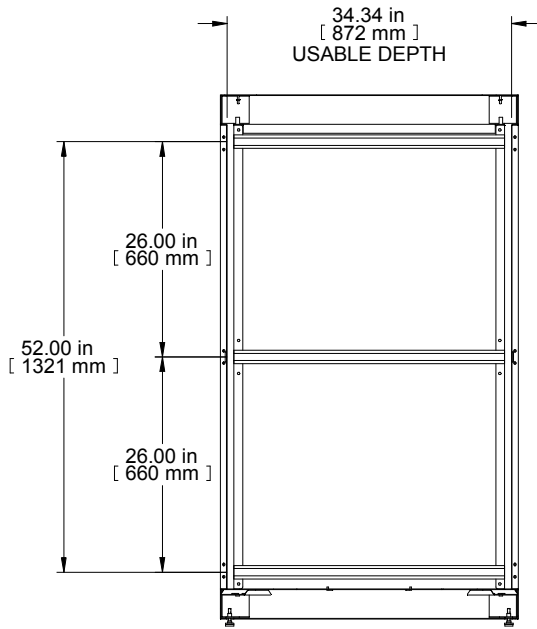

TOP VIEW
TOP OPENING

ISOMETRIC

SECTION B-B

FRONT VIEW

R.S. VIEW

DETAIL A 4X
SCALE 5:1

BOTTOM VIEW
BOTTOM OPENING

PART NUMBERS	
C2F245636BK1	PAINTED BLACK TEXTURE
C2F245636LG1	PAINTED LIGHT GRAY TEXTURE

NOTES
Welded Assembly
See Hammond Website for Frame Accessories.

Data subject to change without notice. Isometric drawing not to scale.
Les données sont sujettes à changement sans préavis.