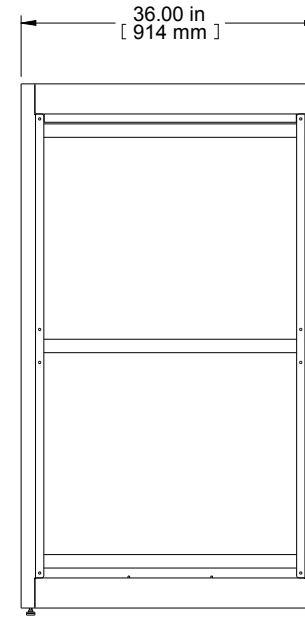

TOP VIEW
TOP OPENING

ISOMETRIC

SECTION B-B

FRONT VIEW

R.S. VIEW

DETAIL A 4X
SCALE 5:1

BOTTOM VIEW
BOTTOM OPENING

PART NUMBERS	
C2F245636BK1	PAINTED BLACK TEXTURE
C2F245636LG1	PAINTED LIGHT GRAY TEXTURE

NOTES
Welded Assembly
See Hammond Website for Frame Accessories.

Data subject to change without notice. Isometric drawing not to scale.
Les données sont sujettes à changement sans préavis.