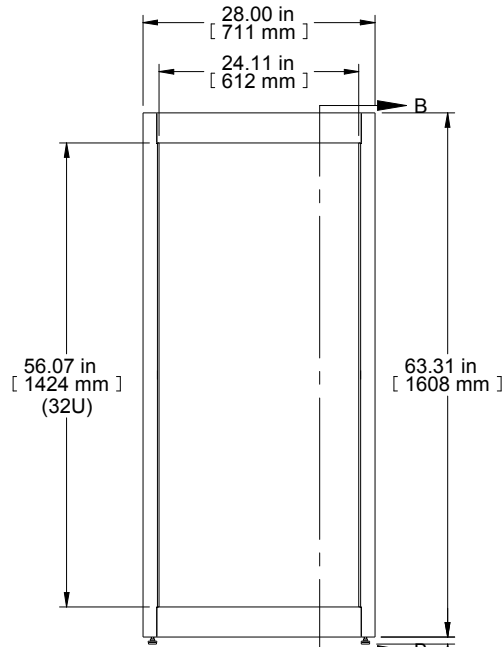

TOP VIEW
TOP OPENING

ISOMETRIC

SECTION B-B

FRONT VIEW

R.S. VIEW

DETAIL A 4X
SCALE 5:1

BOTTOM VIEW
BOTTOM OPENING

PART NUMBERS	
C2F245636BK1	PAINTED BLACK TEXTURE
C2F245636LG1	PAINTED LIGHT GRAY TEXTURE

NOTES
Welded Assembly
See Hammond Website for Frame Accessories.

Data subject to change without notice. Isometric drawing not to scale.
Les données sont sujettes à changement sans préavis.