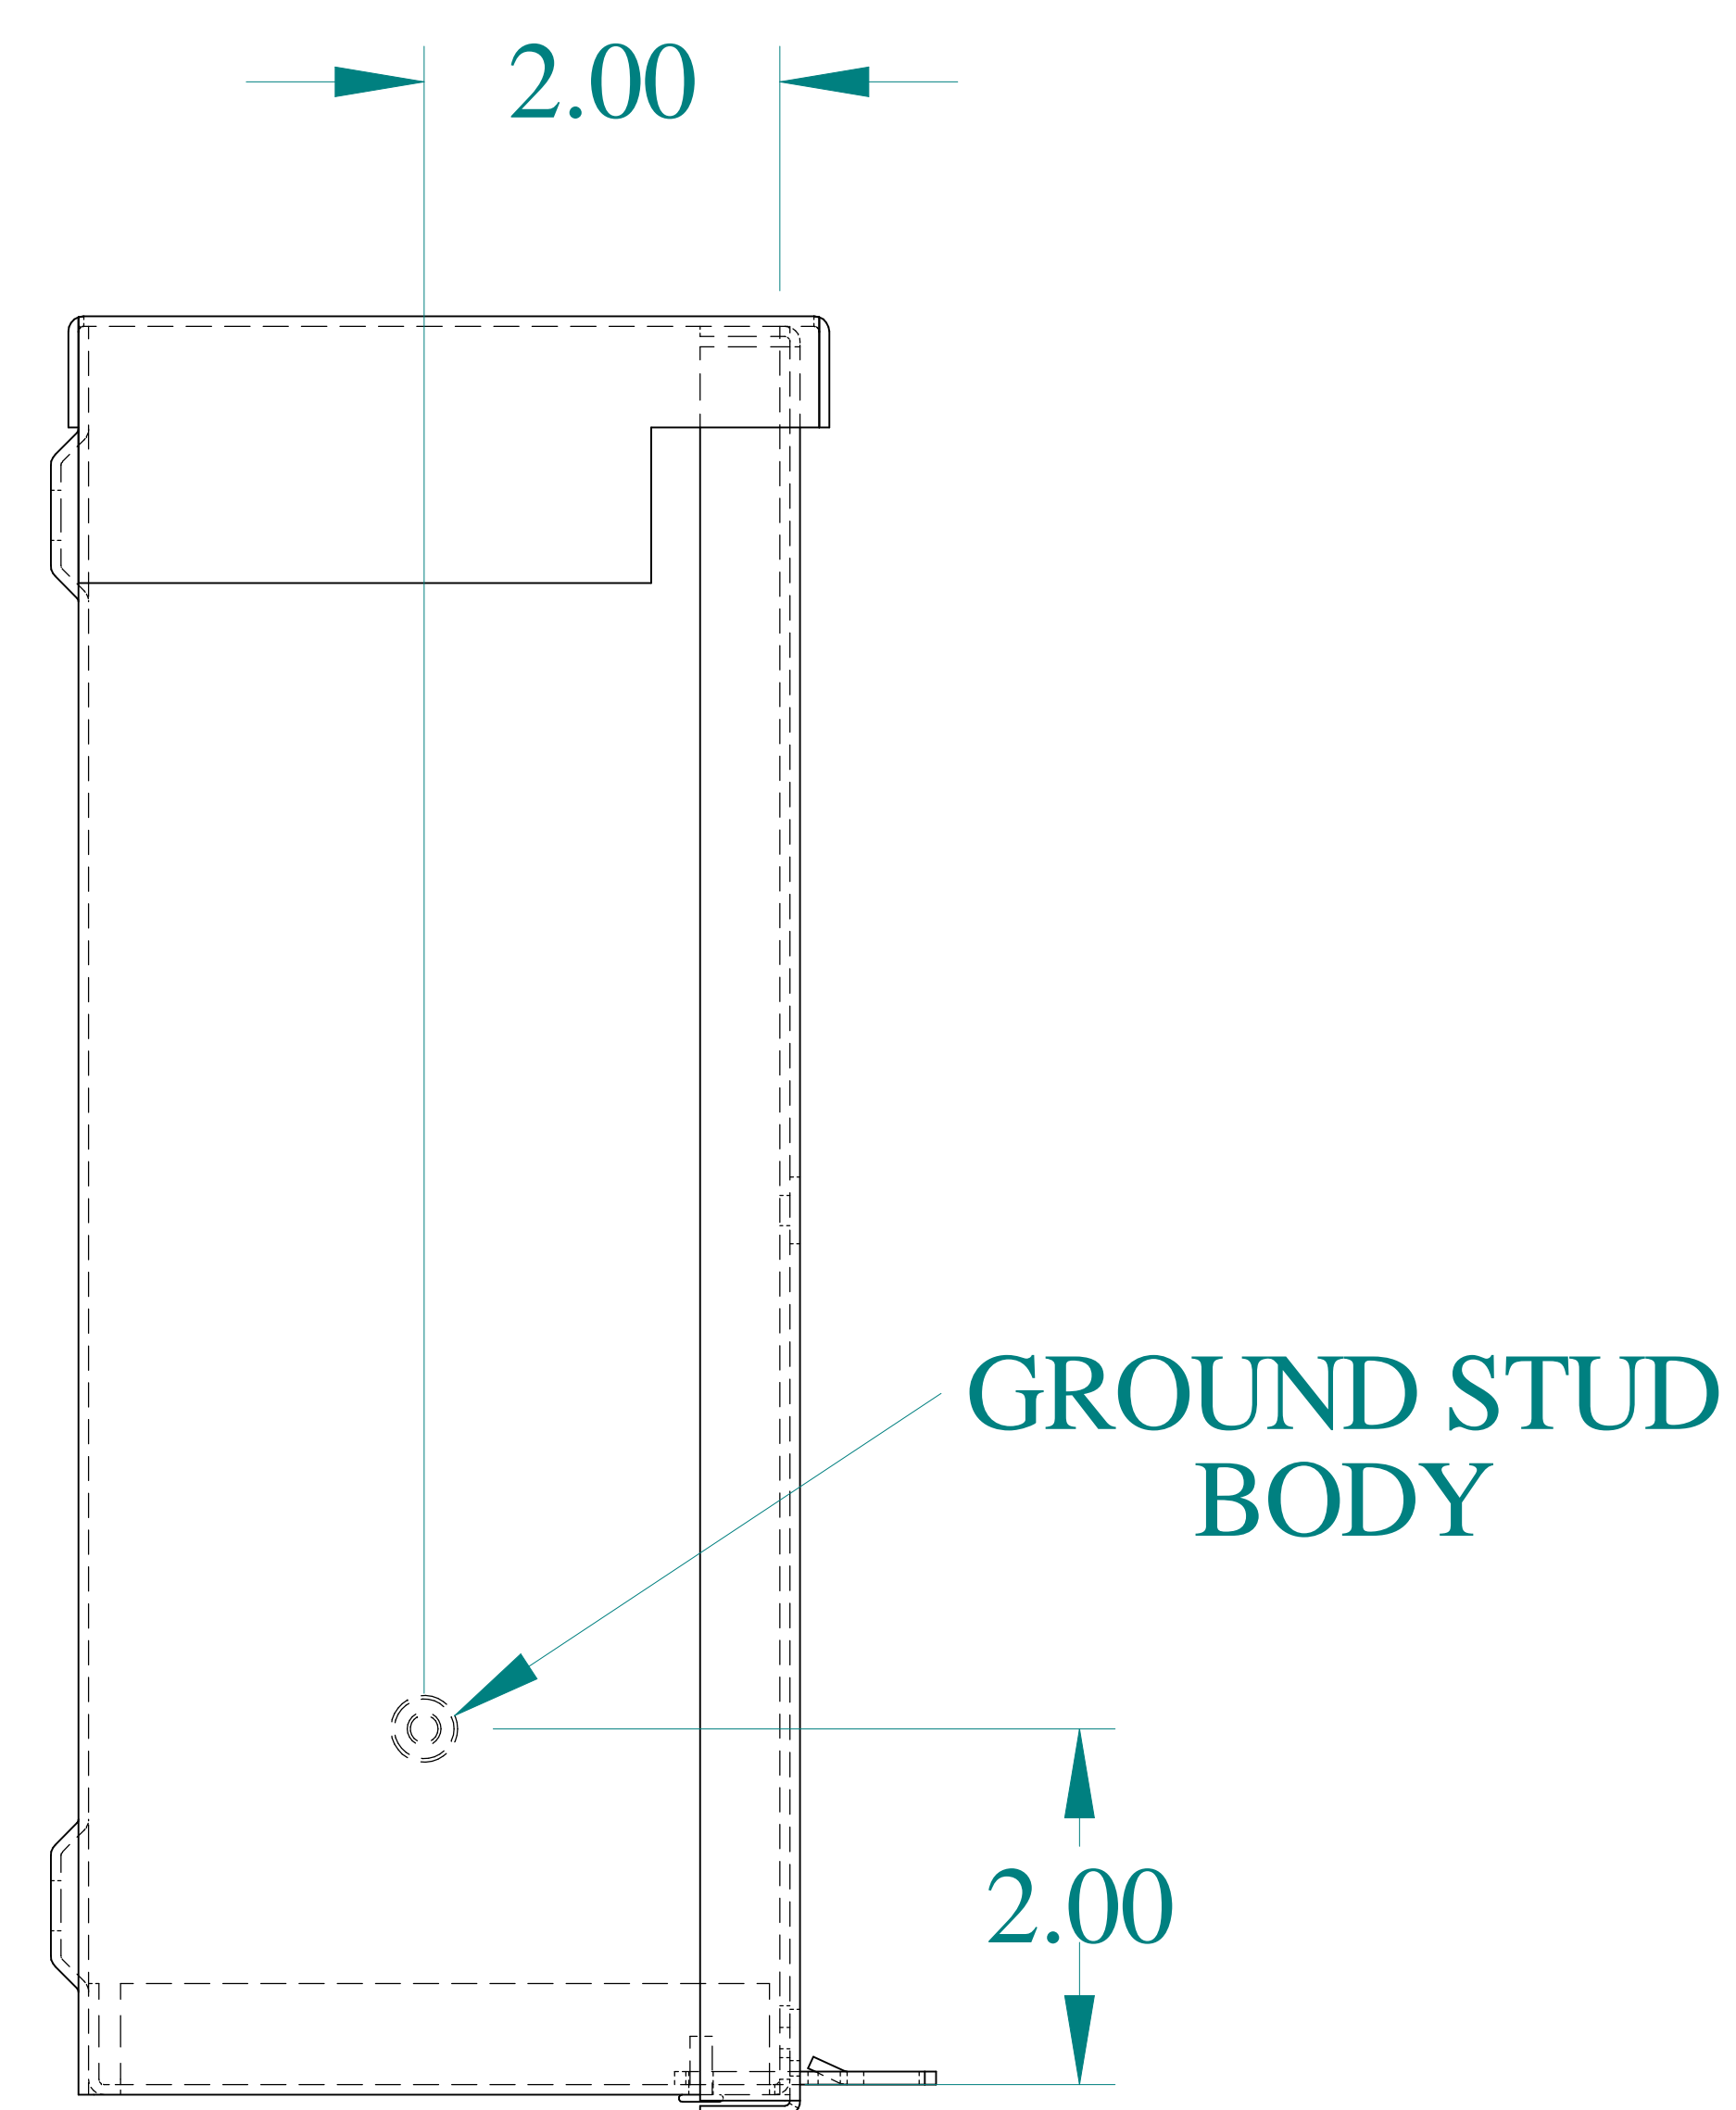

TOP VIEW

SIDE VIEW

FRONT VIEW

SIDE VIEW

BACK VIEW

BOTTOM VIEW

ISOMETRIC VIEWS

**HAMMOND  
MANUFACTURING®**  
www.hammondmfg.com

Data subject to change without notice.

Part # : C3R10104SCNKO Date : Aug. 29, 2023

Link: [www.hamfmg.com/C3R10104SCNKO](http://www.hamfmg.com/C3R10104SCNKO)