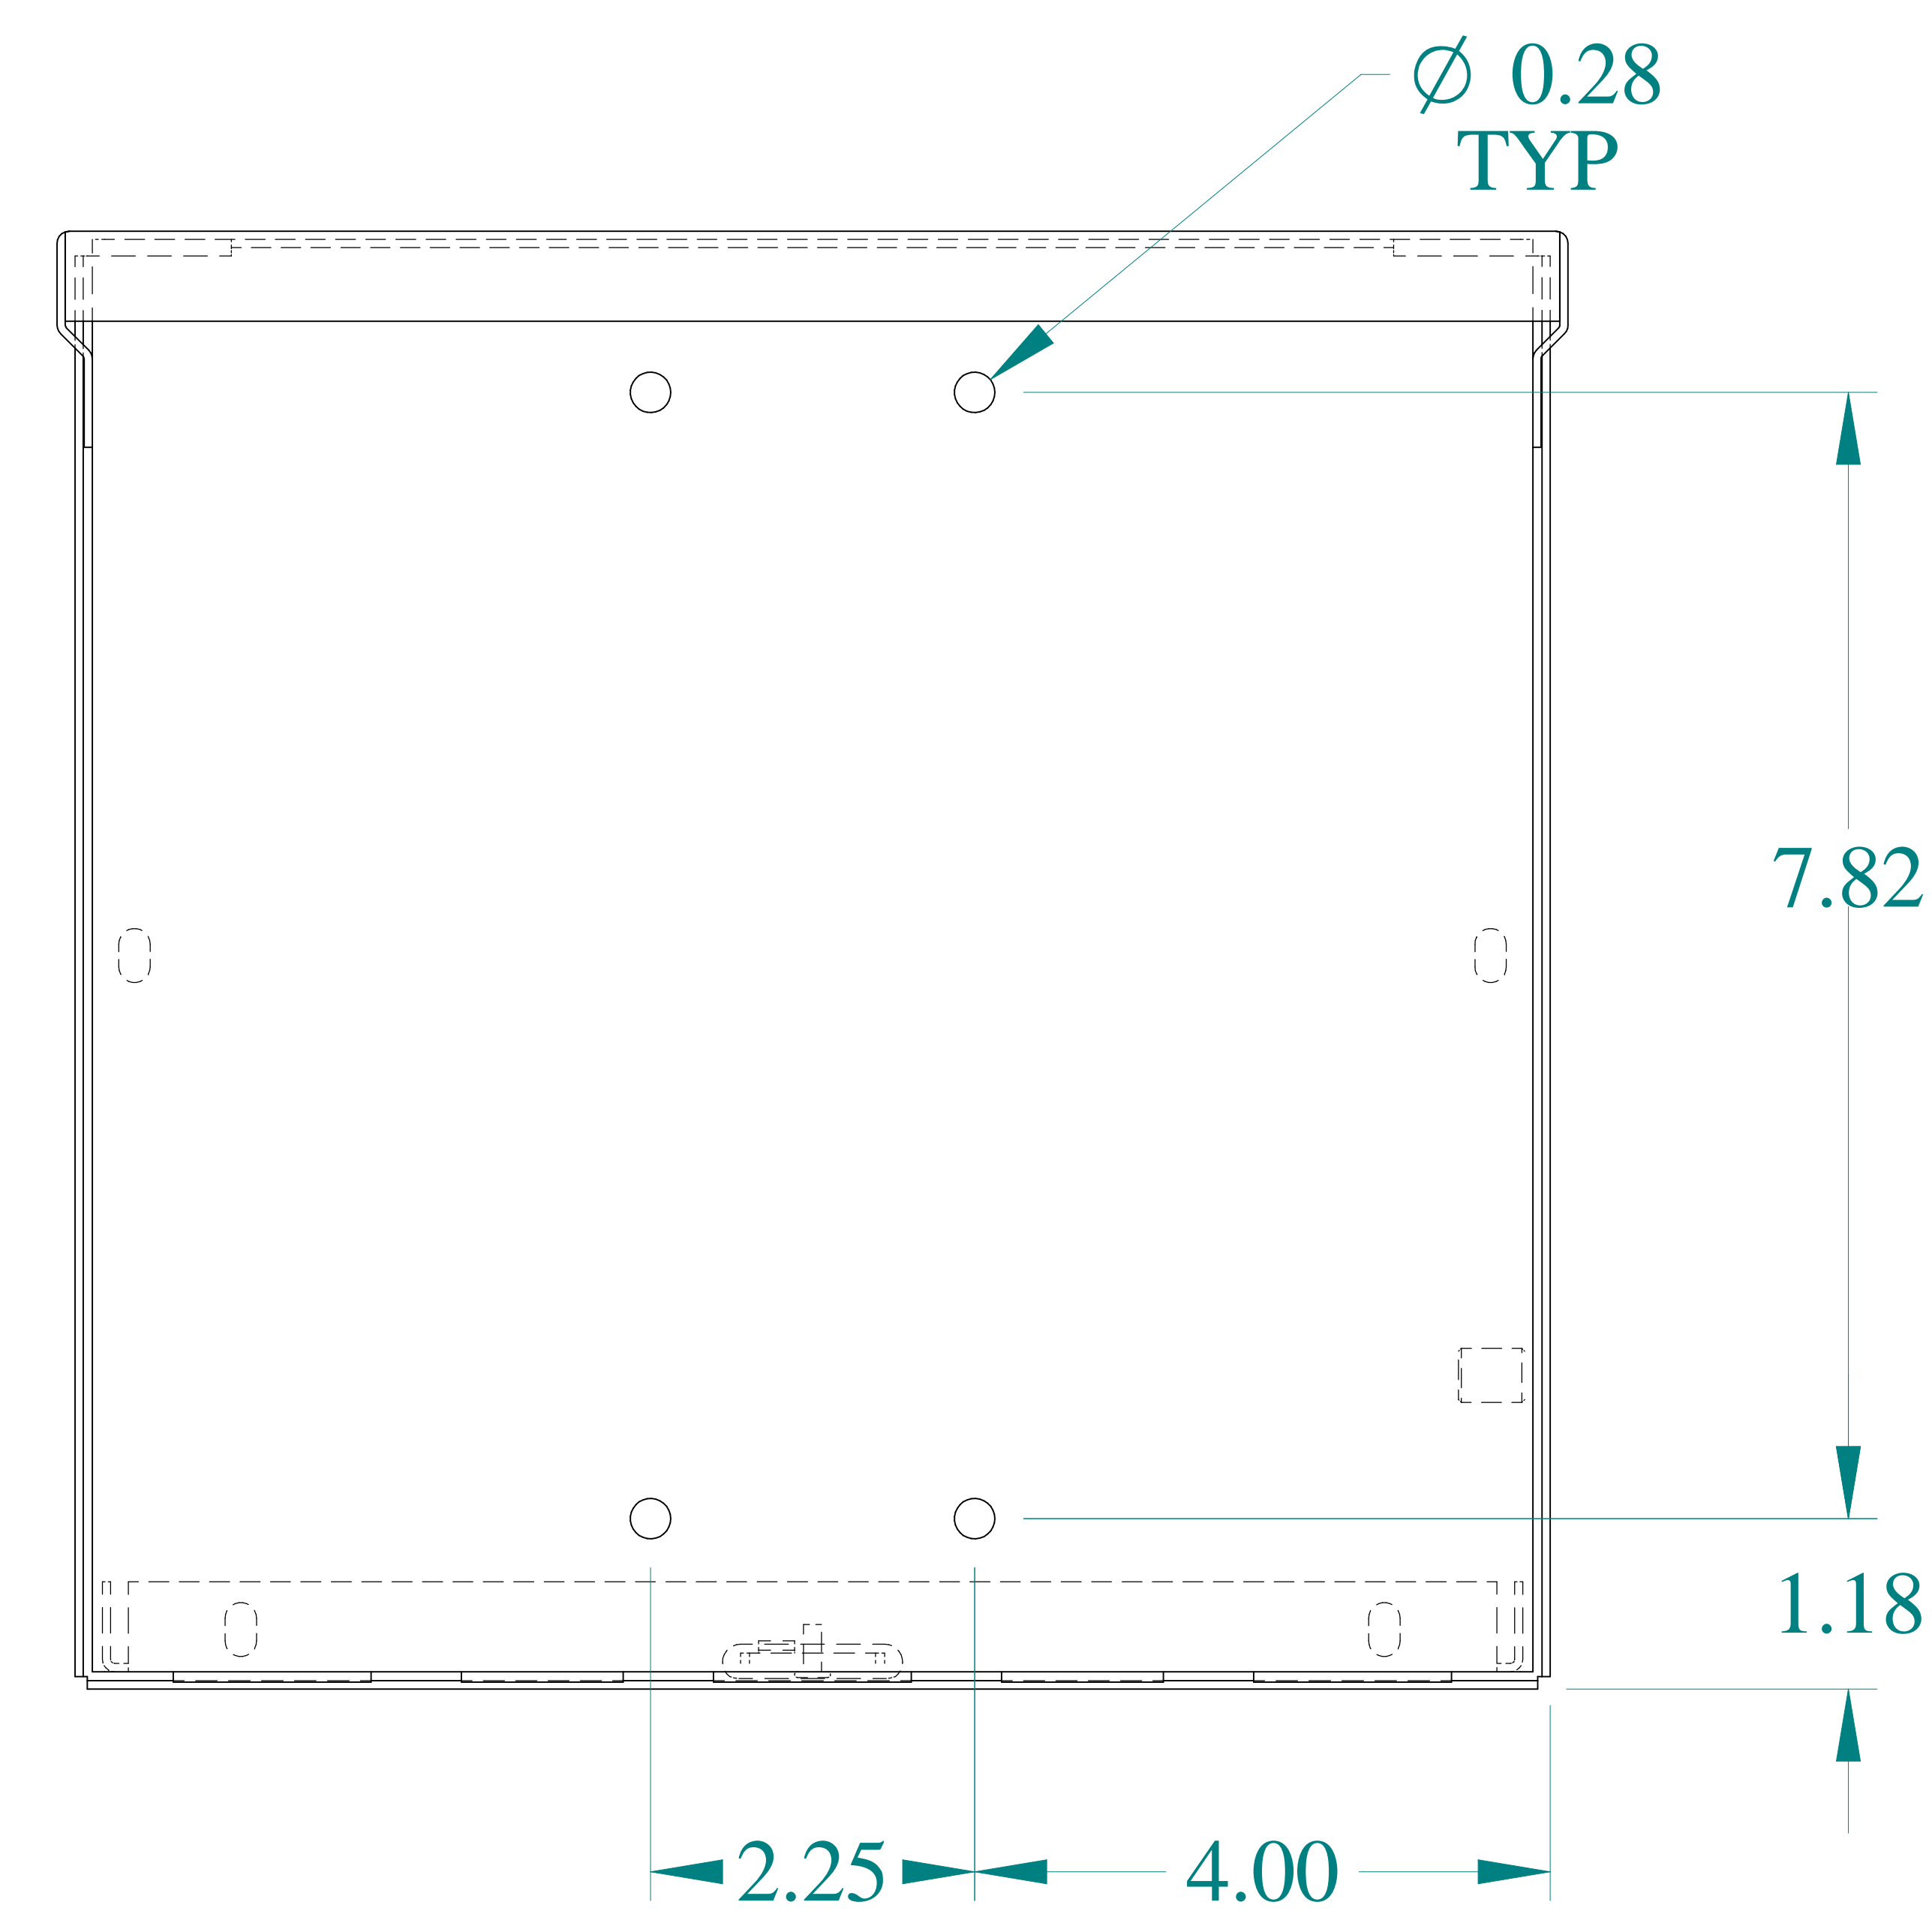

TOP VIEW

SIDE VIEW

FRONT VIEW

SIDE VIEW

BACK VIEW

ISOMETRIC VIEWS

DETAIL Y  
TYP

BOTTOM VIEW

DETAIL Z  
TYP

Data subject to change without notice.

Part # : C3R10106SC

Date : Aug. 29, 2023

Link: [www.hamfmg.com/C3R10106SC](http://www.hamfmg.com/C3R10106SC)