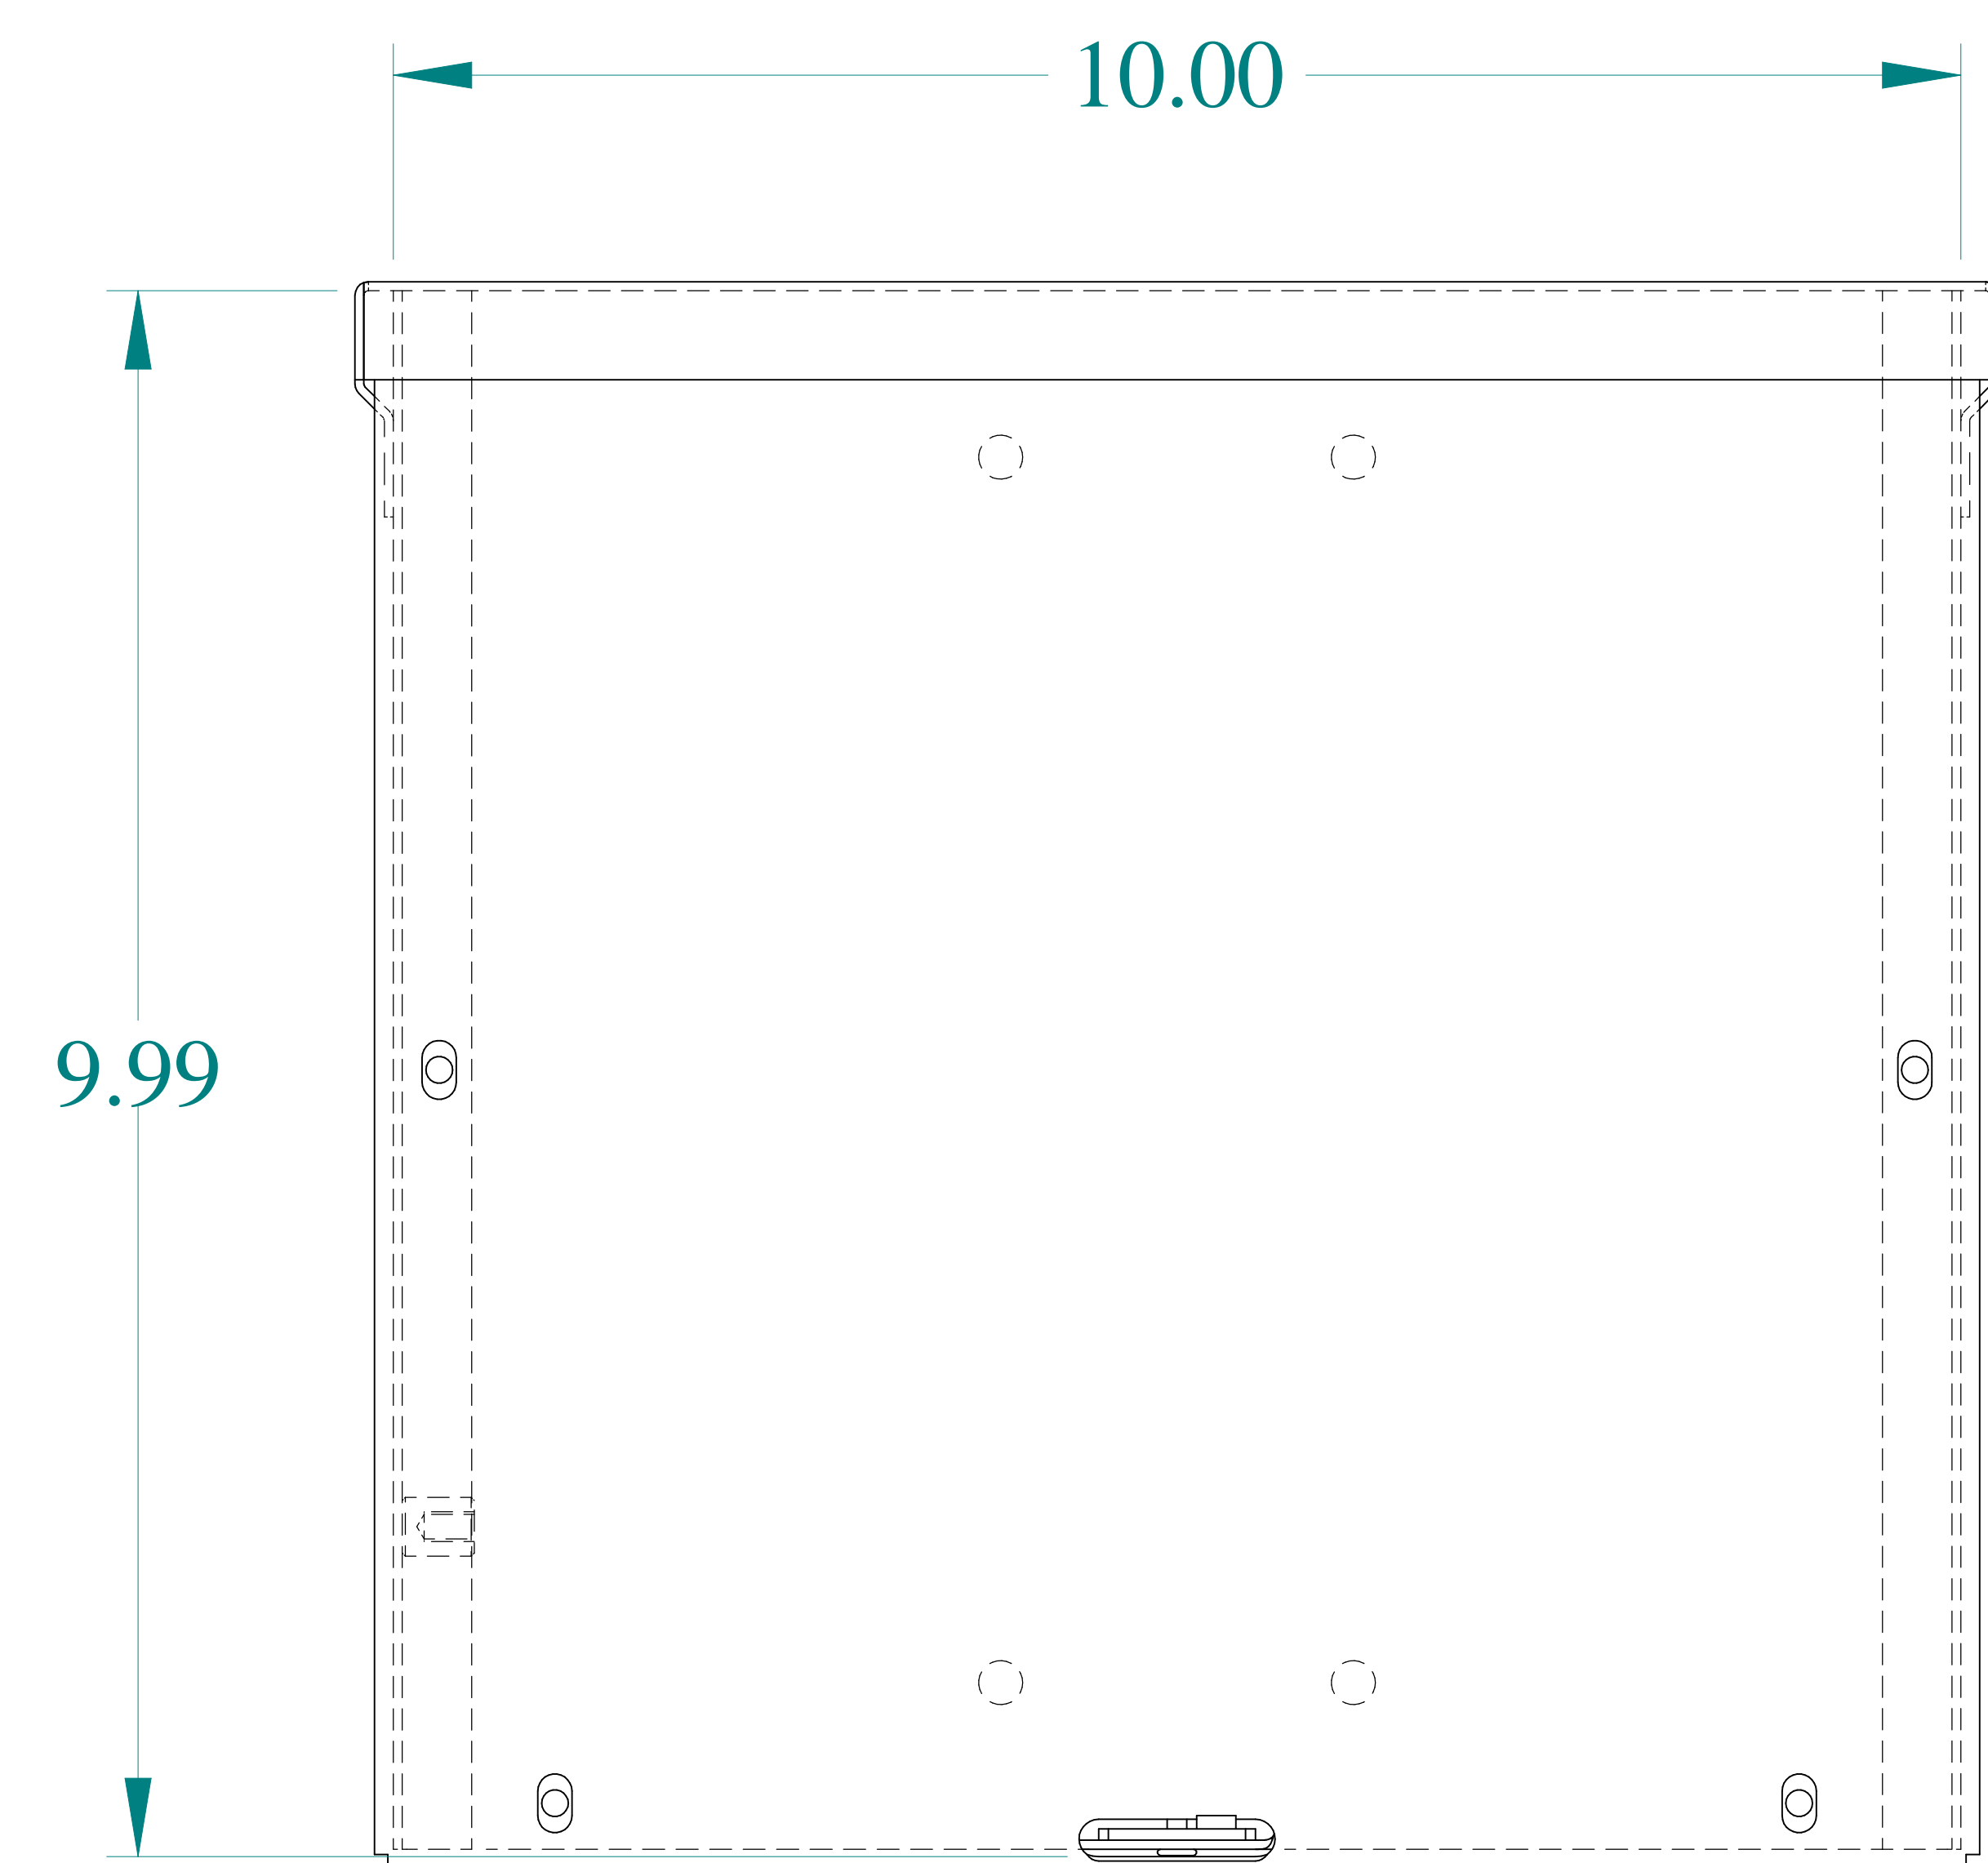

TOP VIEW

SIDE VIEW

FRONT VIEW

SIDE VIEW

BACK VIEW

ISOMETRIC VIEWS

DETAIL Y  
TYP

BOTTOM VIEW

DETAIL Z  
TYP

Data subject to change without notice.

Part # : C3R10106SC

Date : Aug. 29, 2023

Link: [www.hamfmg.com/C3R10106SC](http://www.hamfmg.com/C3R10106SC)