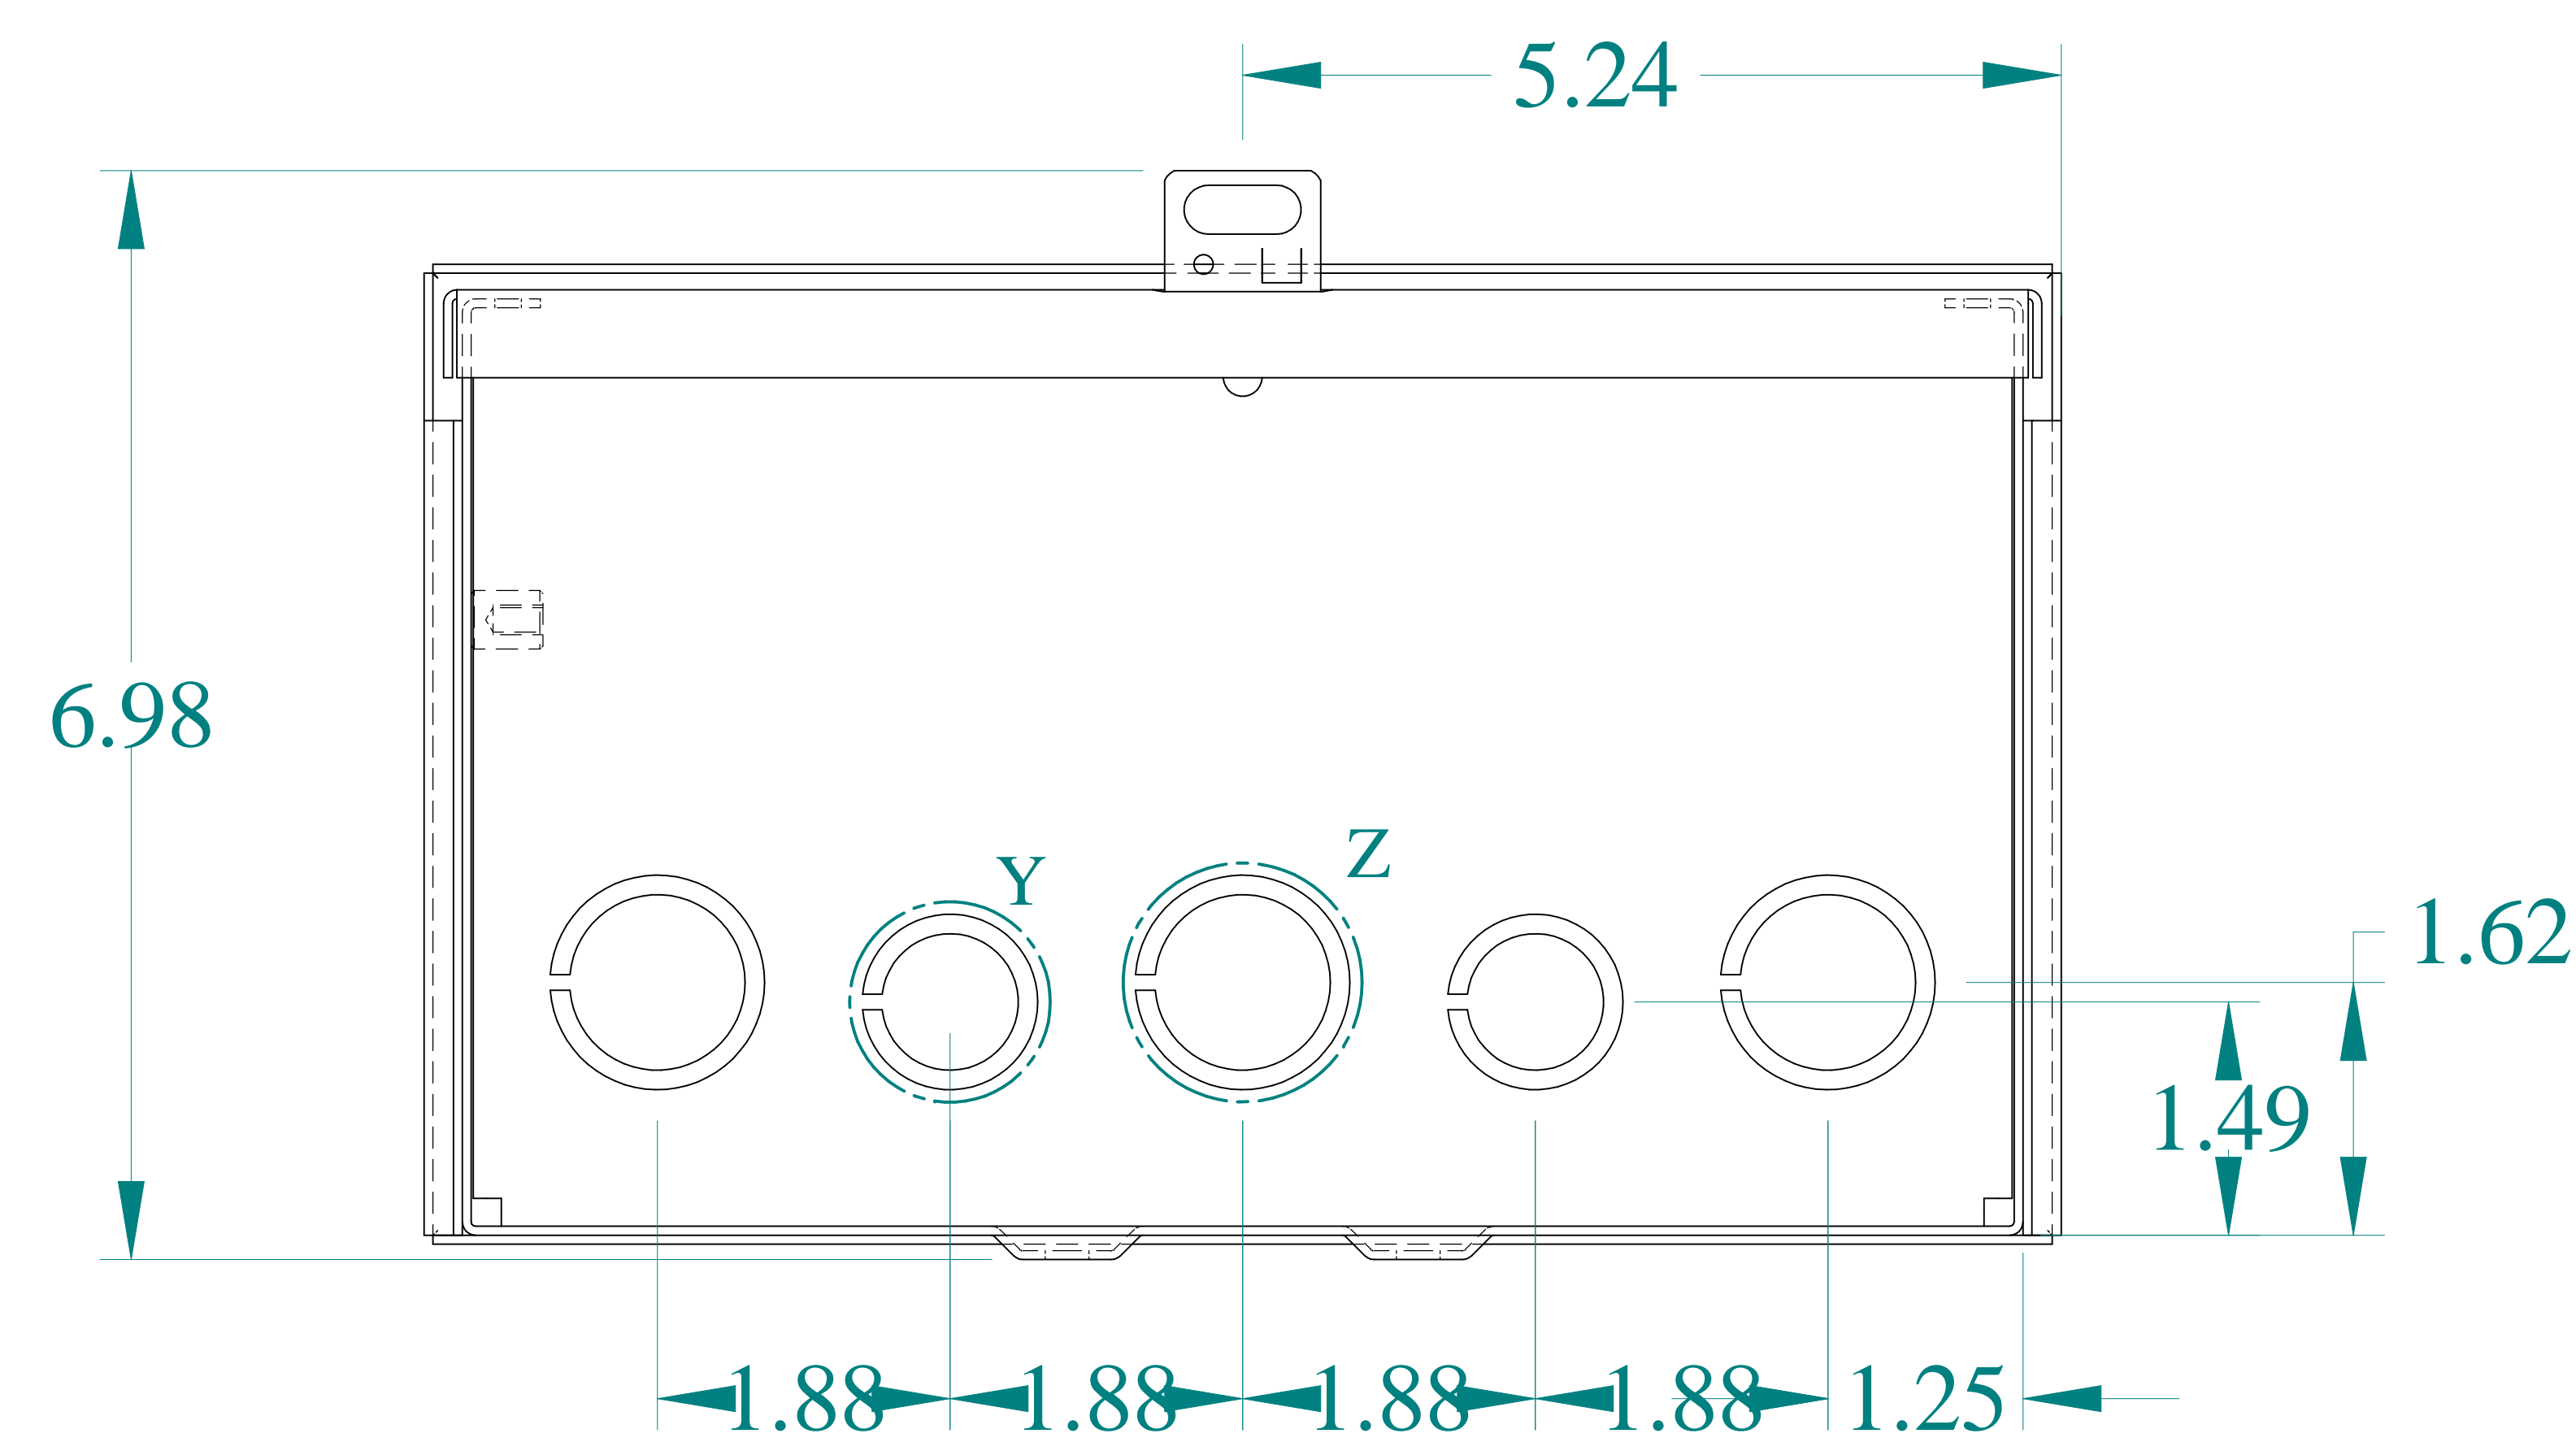

TOP VIEW

SIDE VIEW

FRONT VIEW

SIDE VIEW

BACK VIEW

ISOMETRIC VIEWS

DETAIL Y  
TYP

BOTTOM VIEW

DETAIL Z  
TYP

Data subject to change without notice.

Part # : C3R10106SC

Date : Aug. 29, 2023

Link: [www.hamfmg.com/C3R10106SC](http://www.hamfmg.com/C3R10106SC)