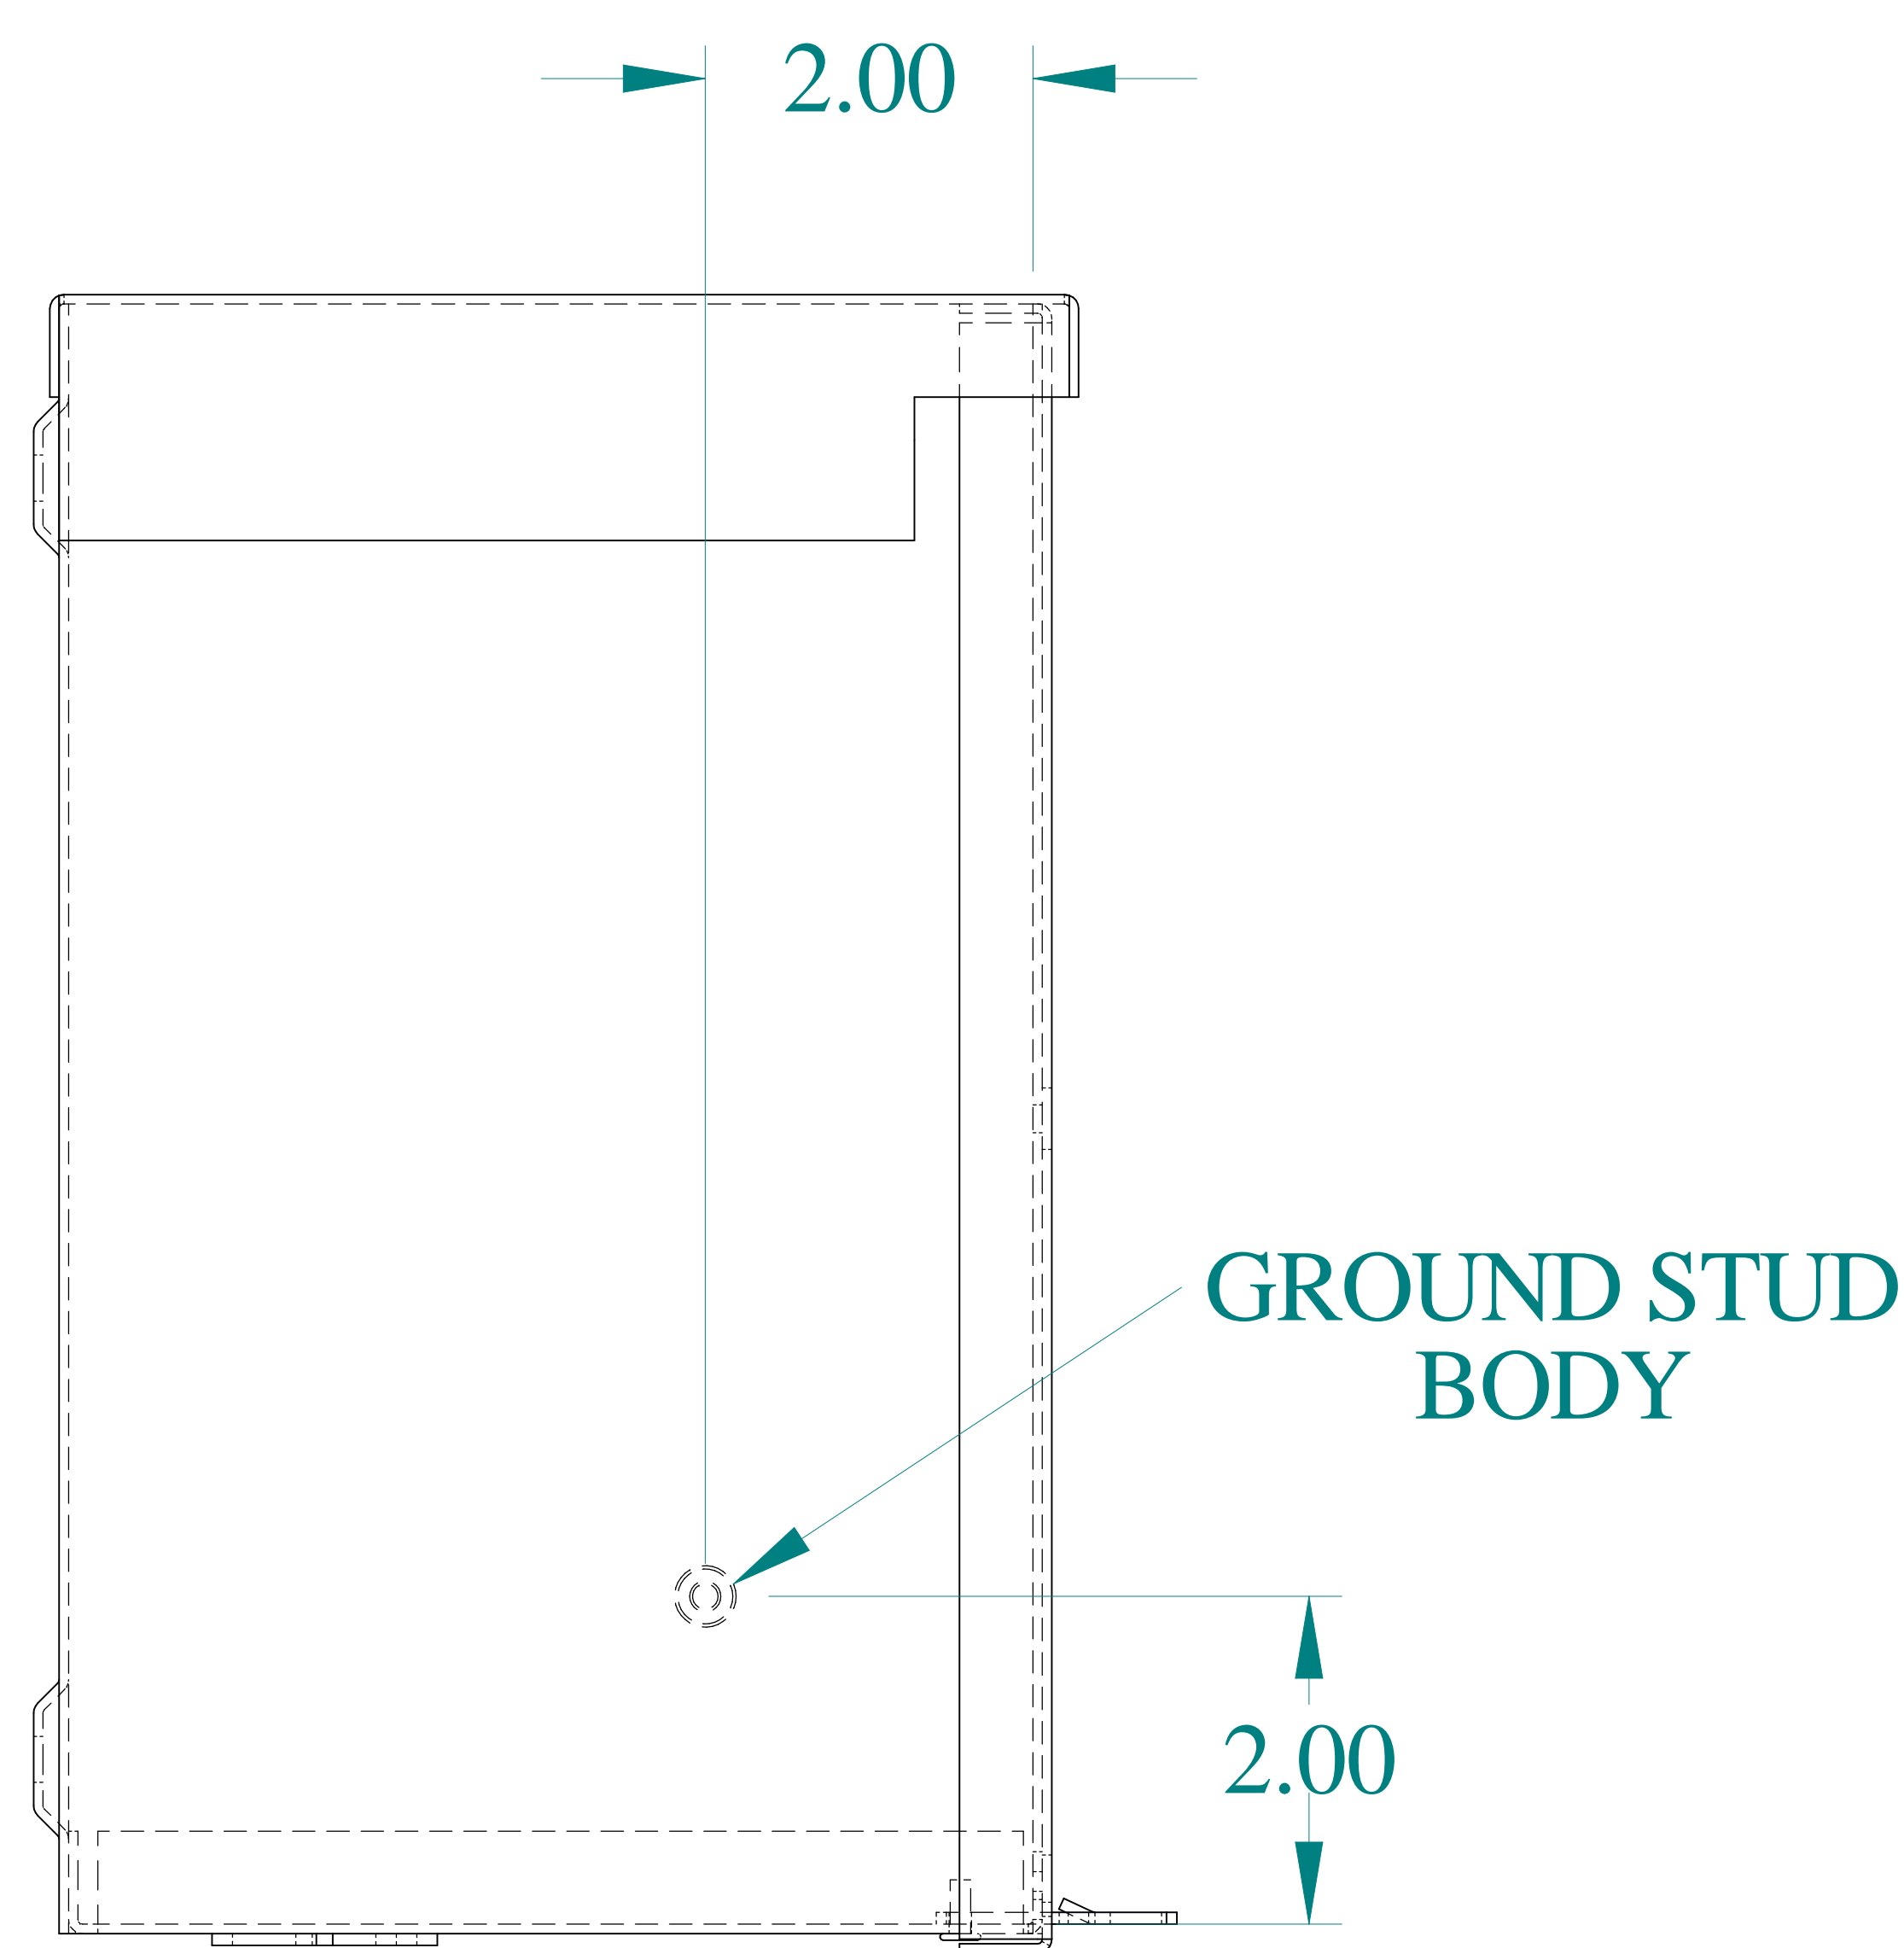

TOP VIEW

SIDE VIEW

FRONT VIEW

SIDE VIEW

BACK VIEW

ISOMETRIC VIEWS

DETAIL Y  
TYP

BOTTOM VIEW

DETAIL Z  
TYP

Data subject to change without notice.

Part # : C3R10106SC

Date : Aug. 29, 2023

Link: [www.hamfmg.com/C3R10106SC](http://www.hamfmg.com/C3R10106SC)