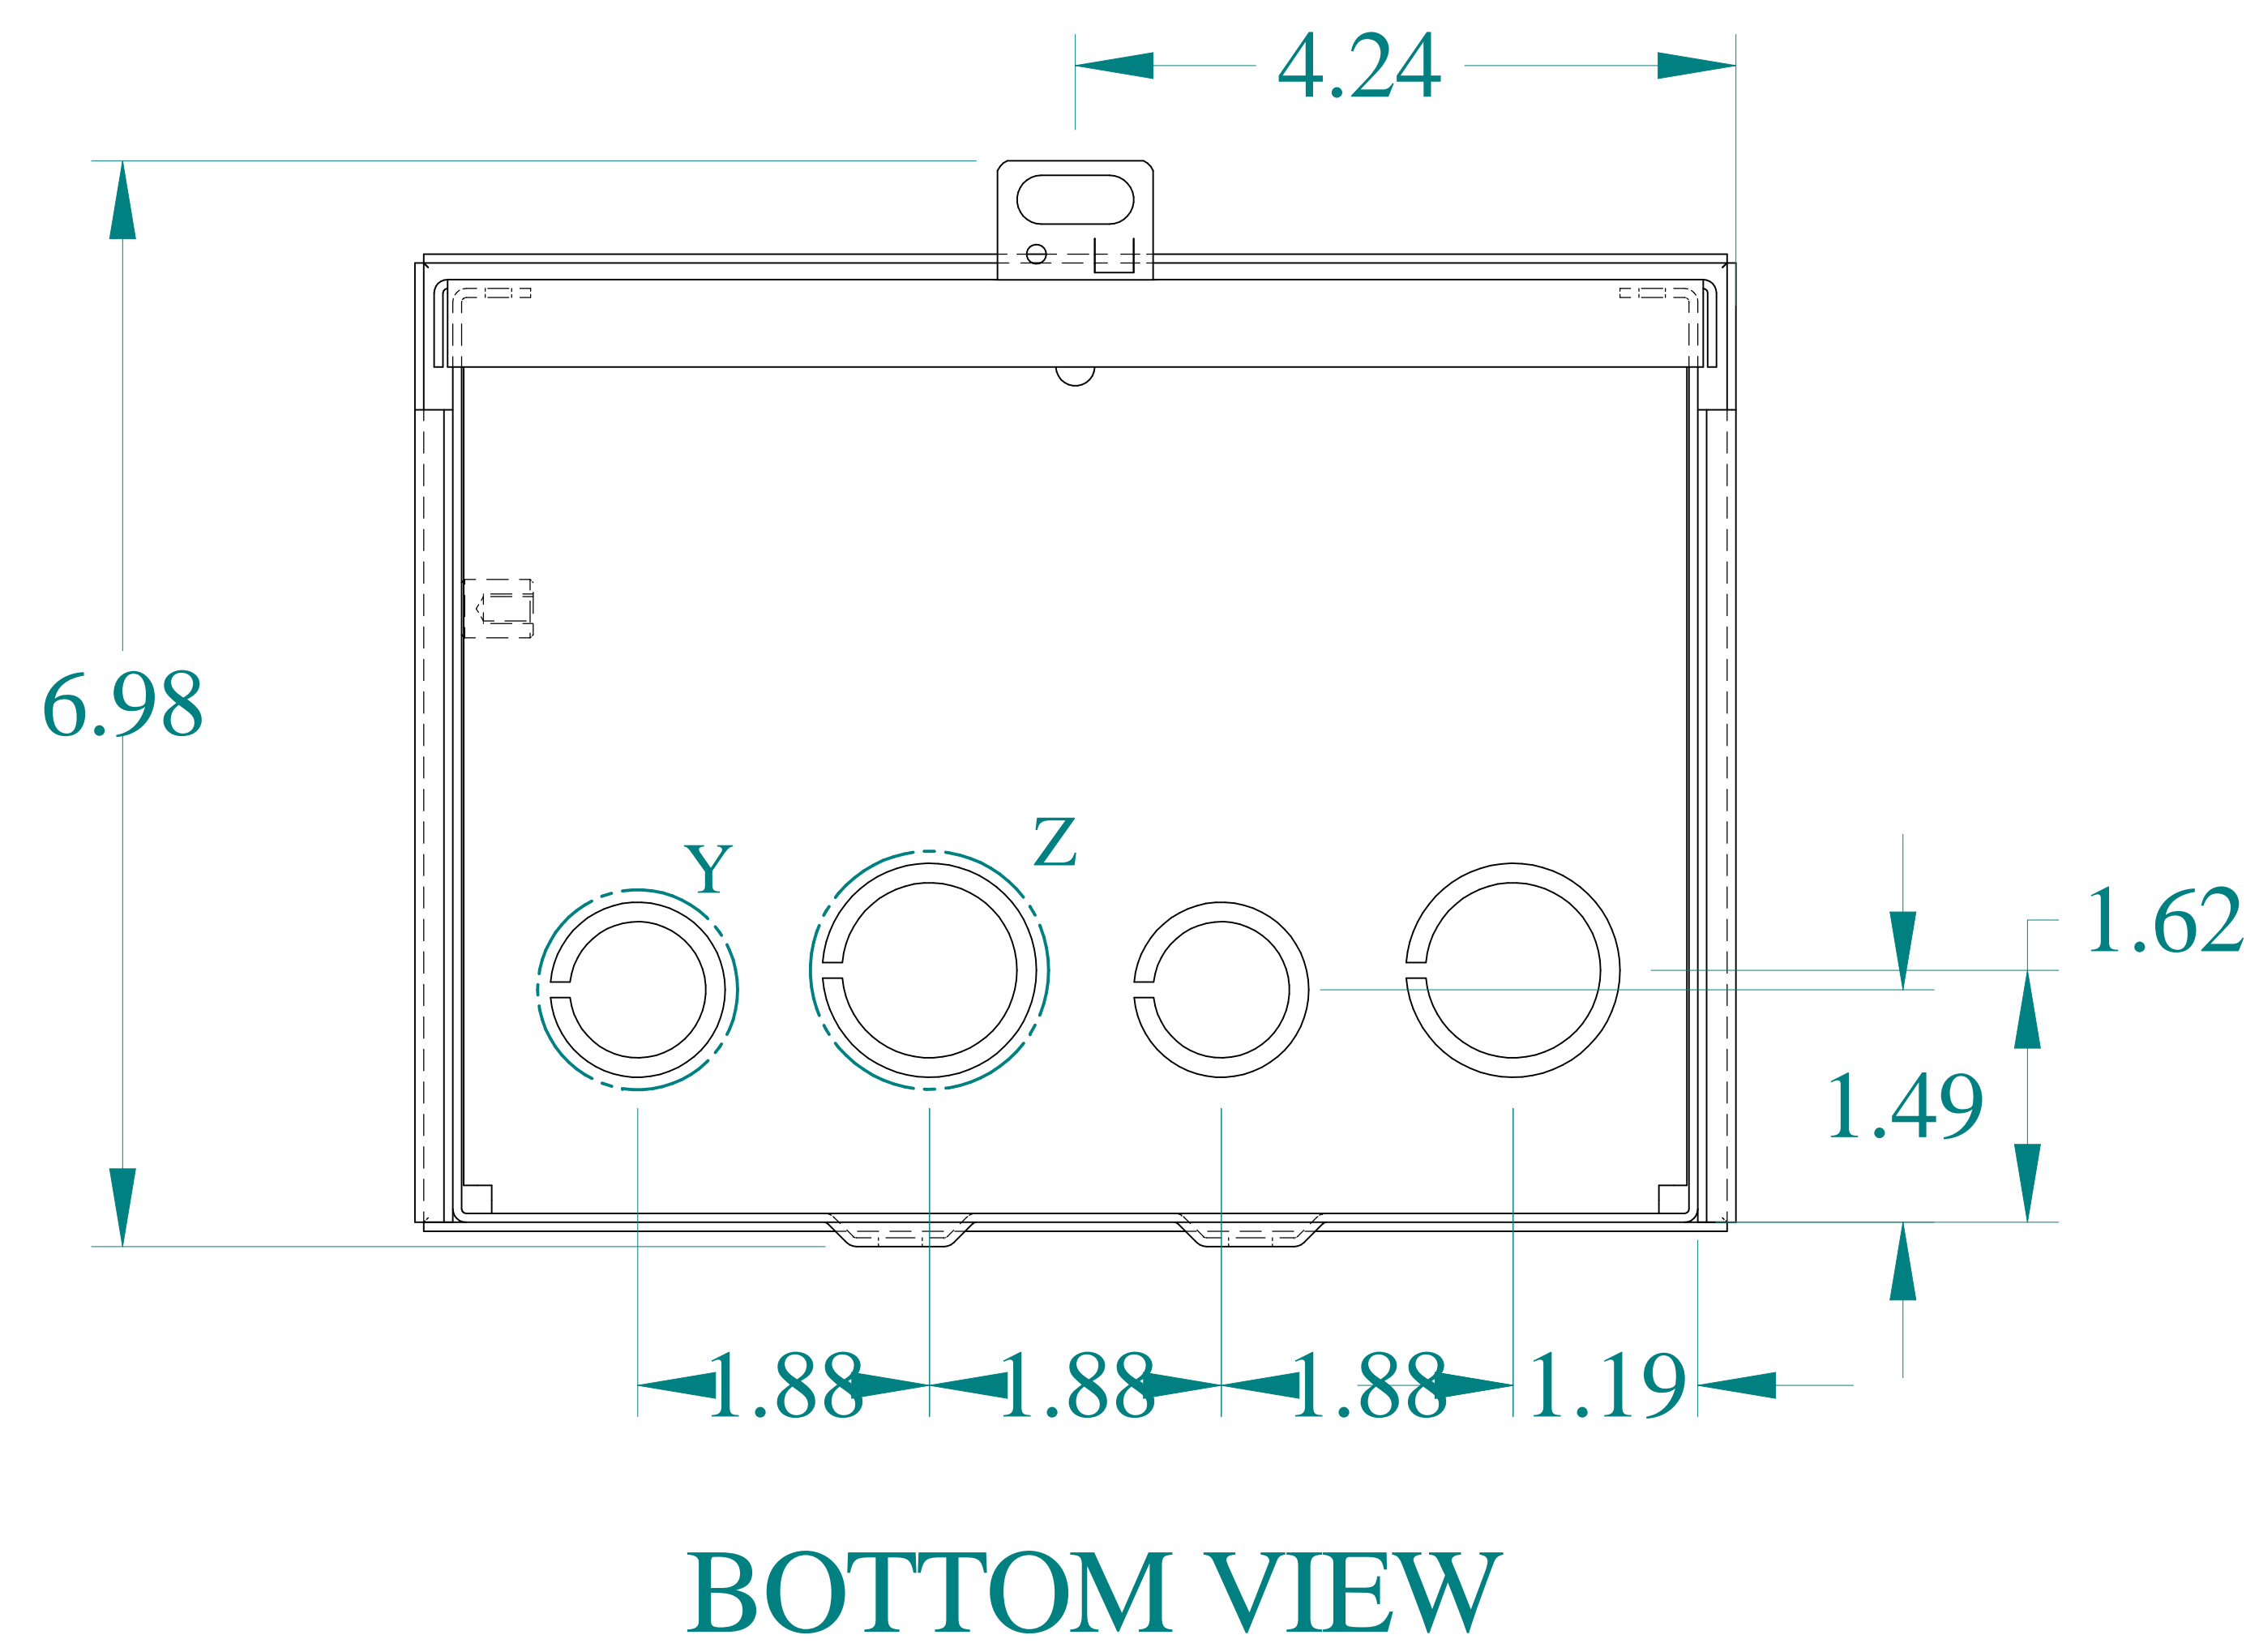

SIDE VIEW

FRONT VIEW

SIDE VIEW

BACK VIEW

BOTTOM VIEW

ISOMETRIC VIEWS

Data subject to change without notice.

Part #: C3R1086SC Date: Aug. 29, 2023