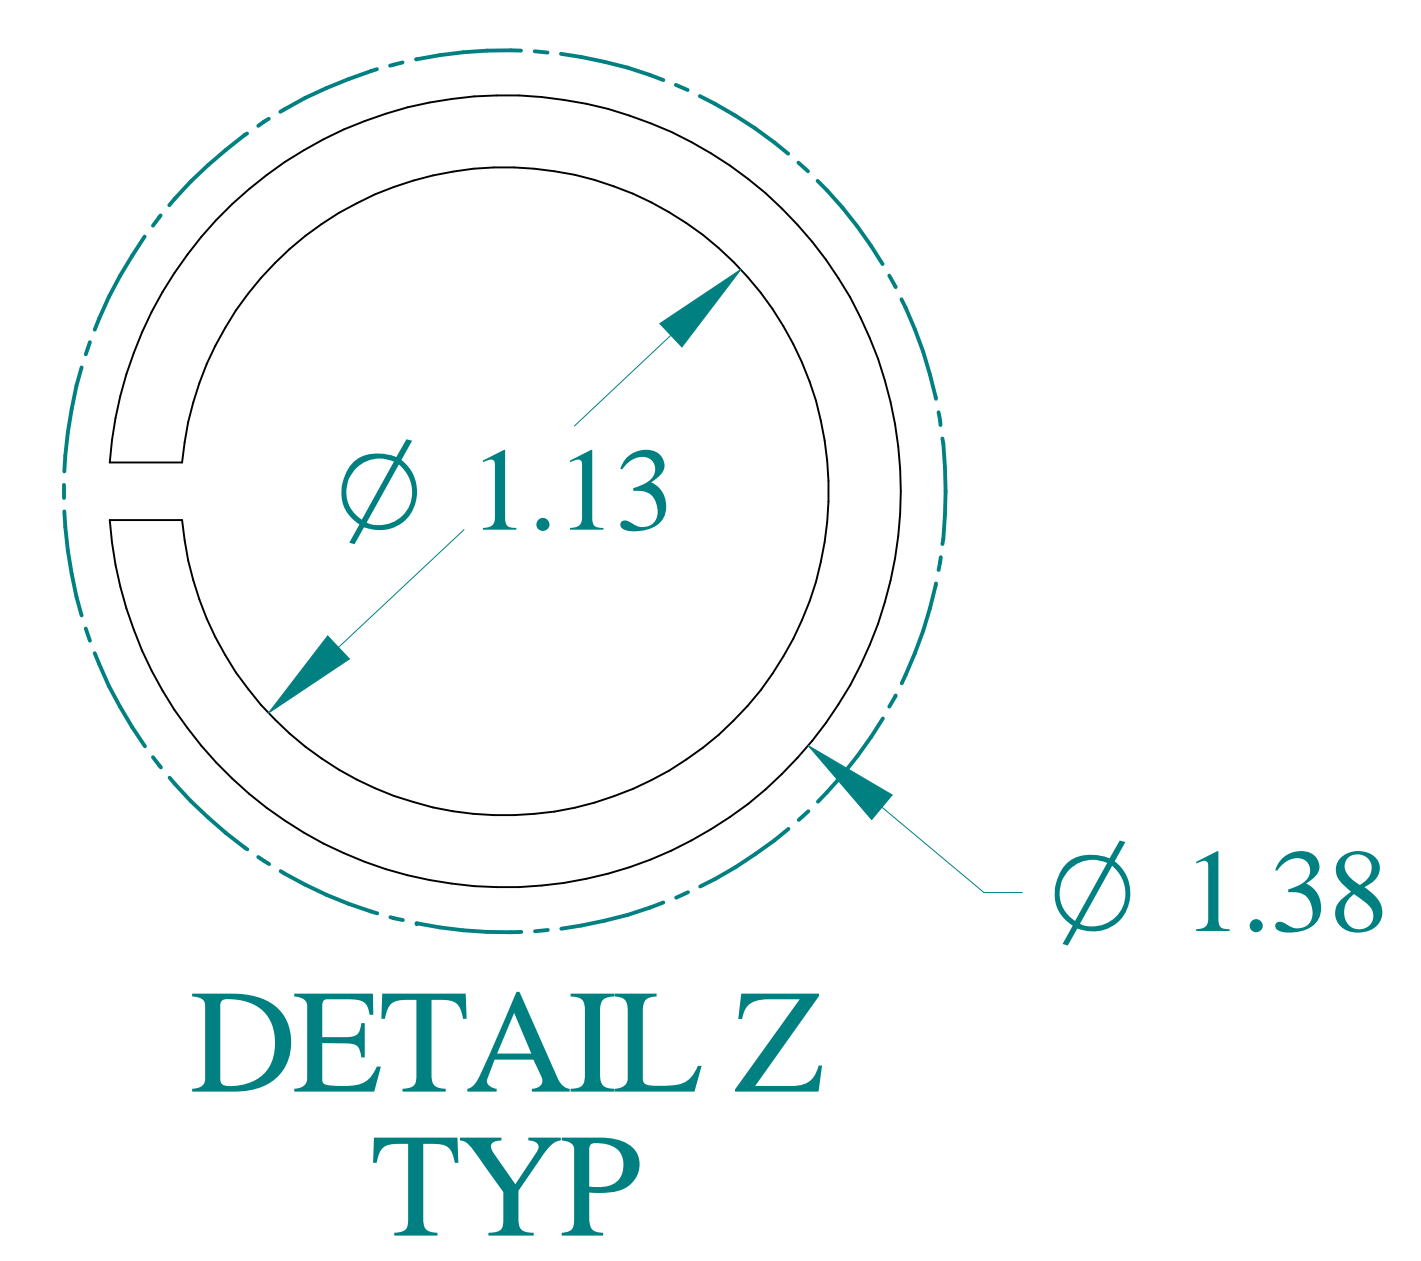

SIDE VIEW

FRONT VIEW

SIDE VIEW

BACK VIEW

BOTTOM VIEW

ISOMETRIC VIEWS

Data subject to change without notice.

Part #: C3R1086SC Date: Aug. 29, 2023