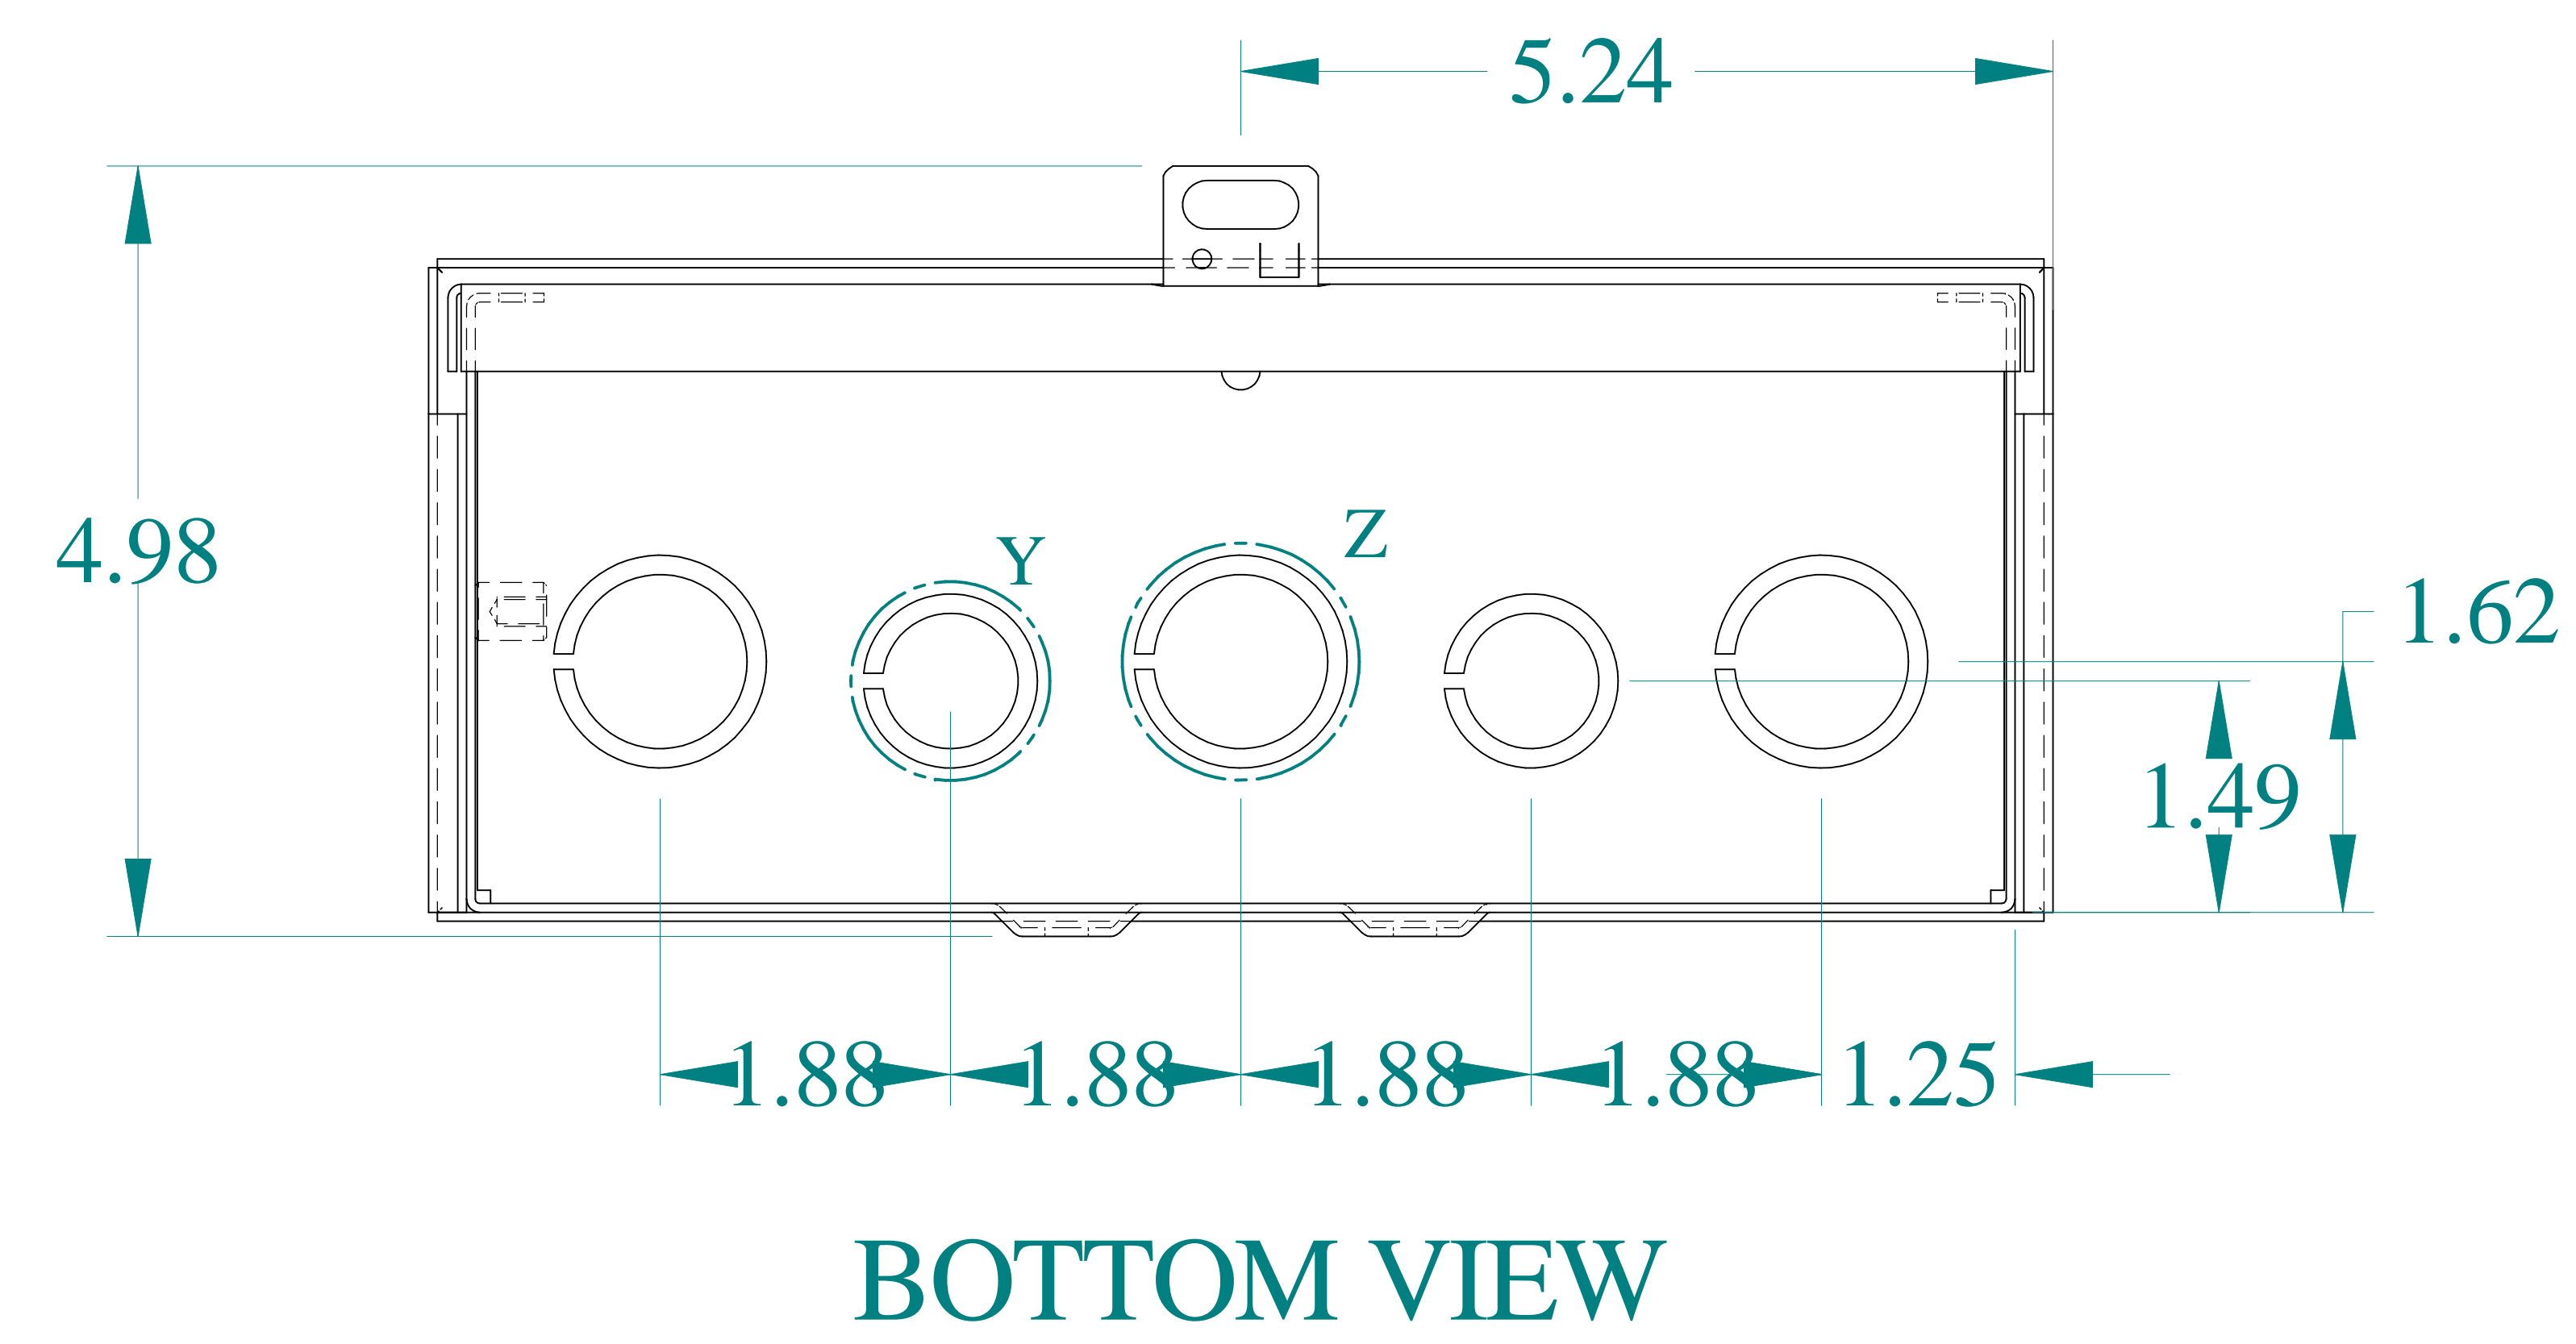

SIDE VIEW

FRONT VIEW

SIDE VIEW

BACK VIEW

Data subject to change without notice.

Part #: C3R12104SC

Date: Aug. 29, 2023

Link: www.hammg.com/C3R12104SC