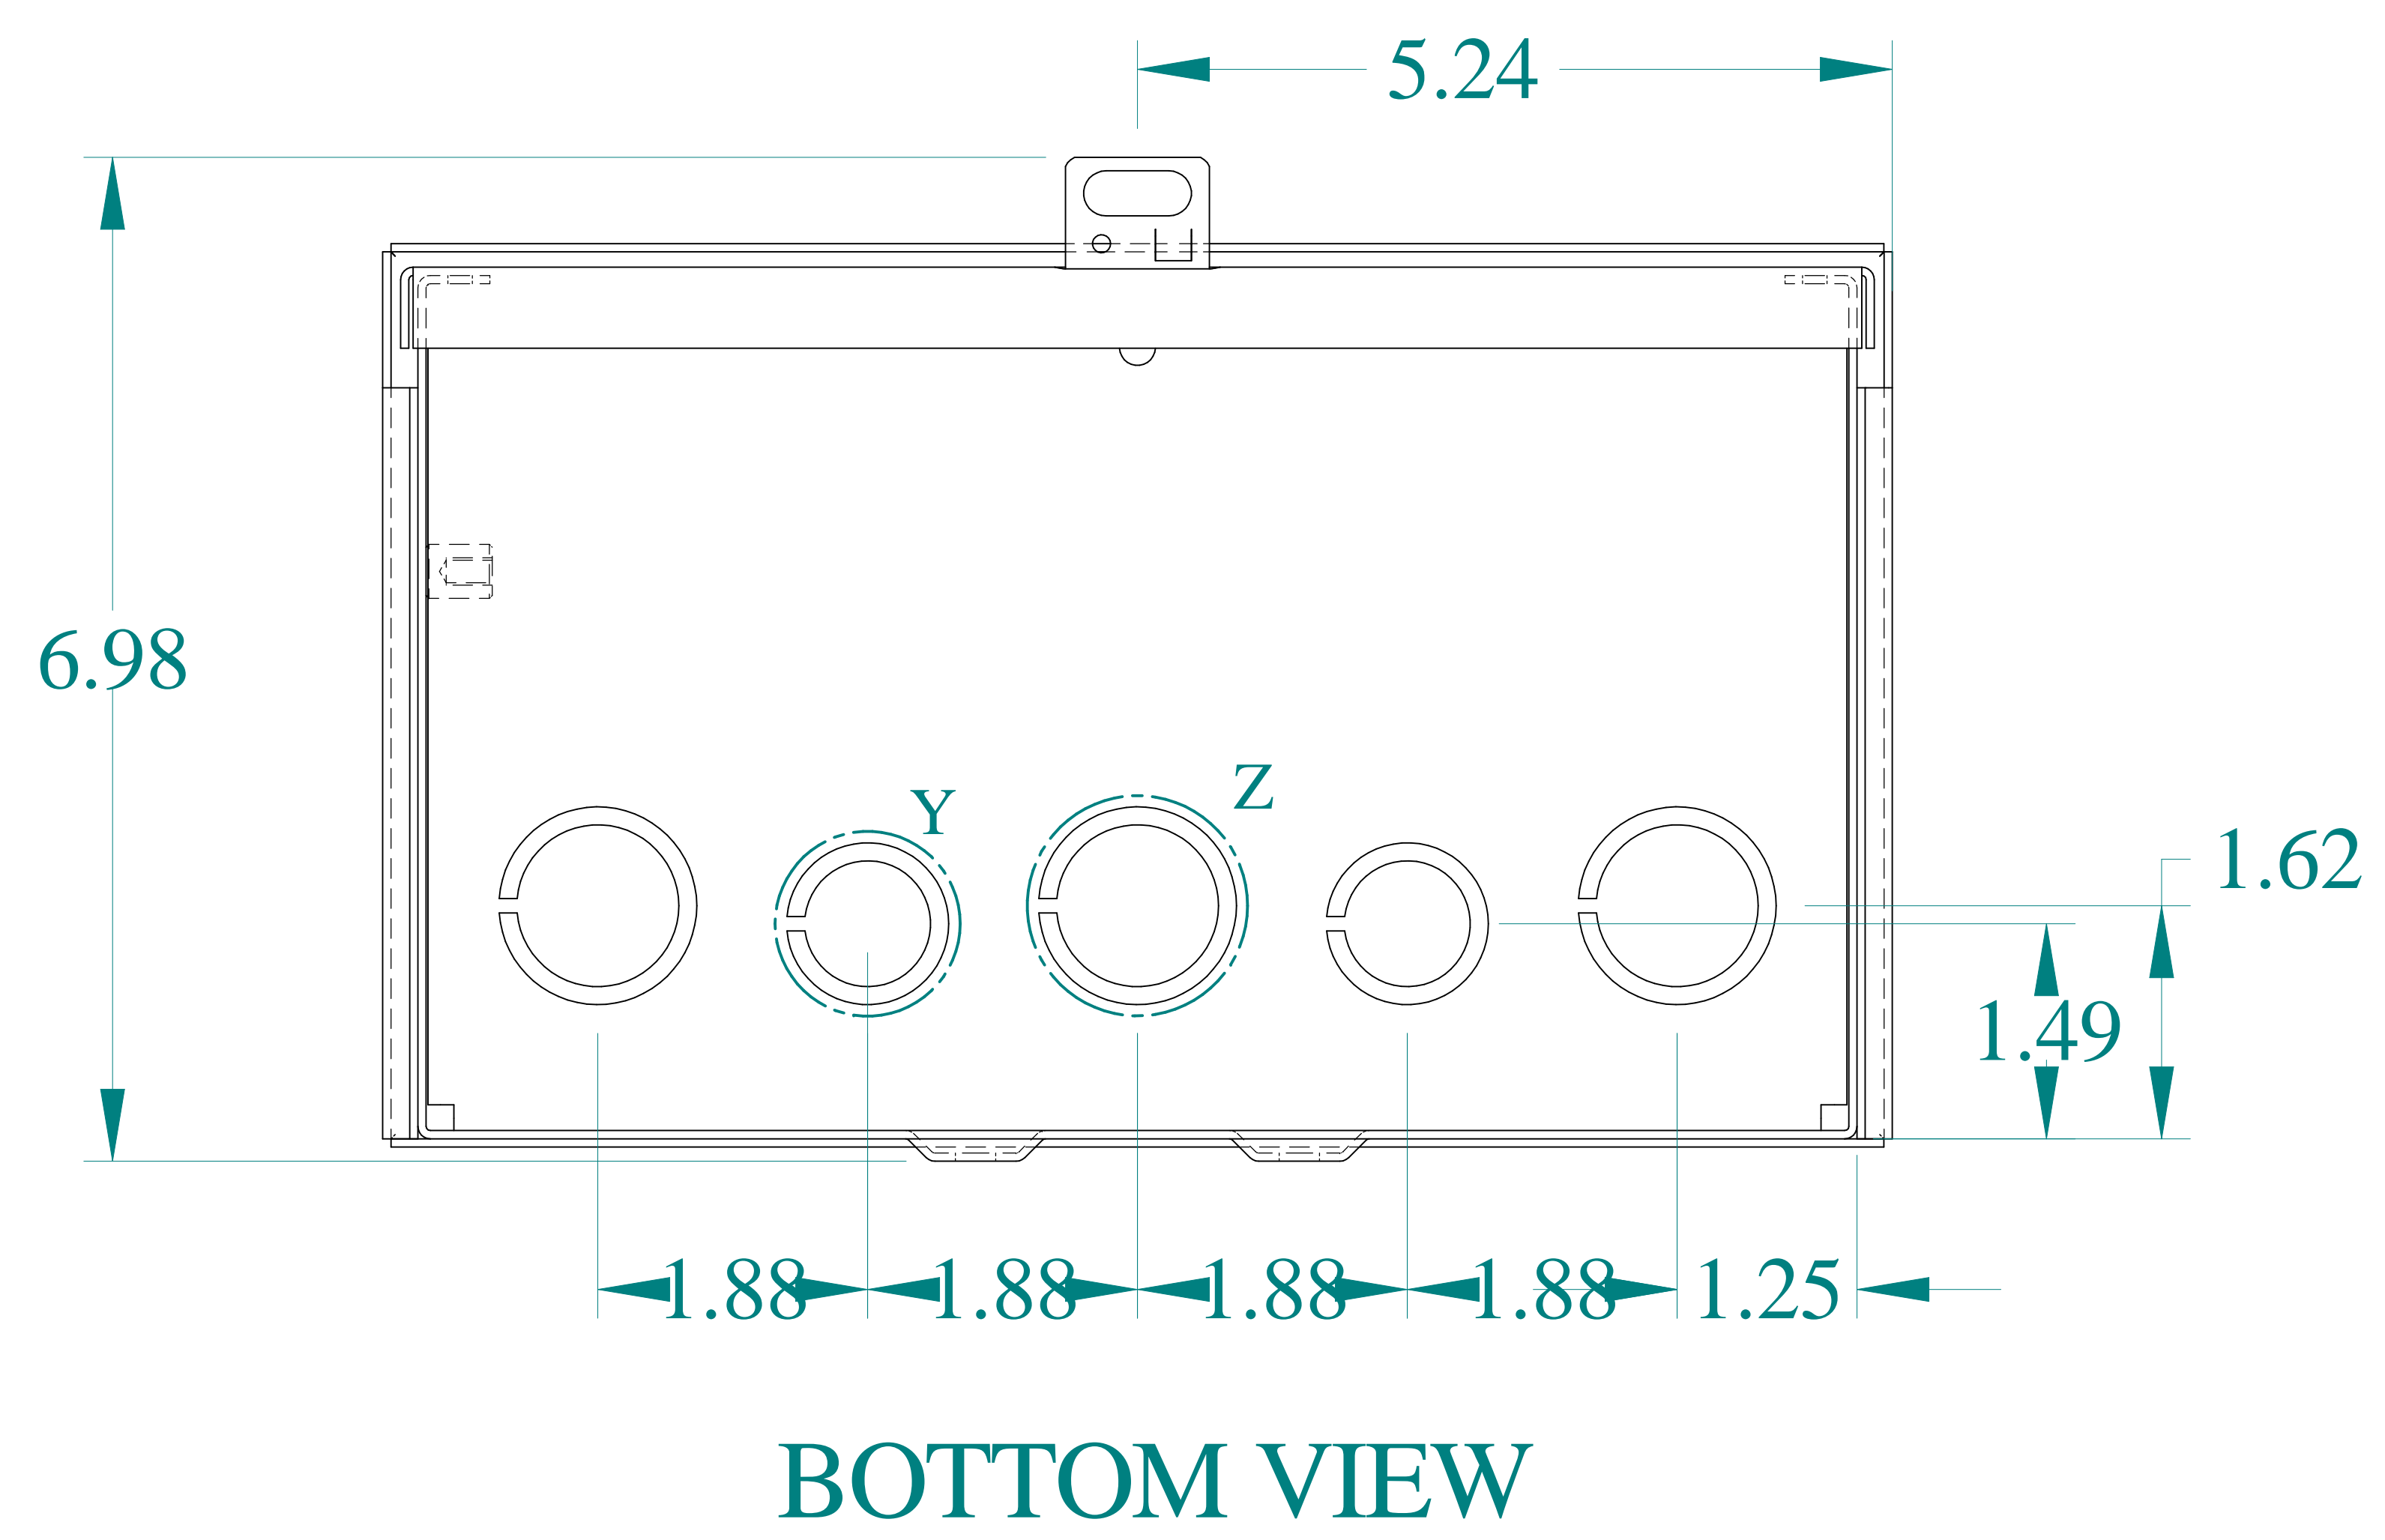

SIDE VIEW

FRONT VIEW

SIDE VIEW

BACK VIEW

Data subject to change without notice.

Part #: C3R12106SC

Date: Aug. 29, 2023

Link: www.hammg.com/C3R12106SC