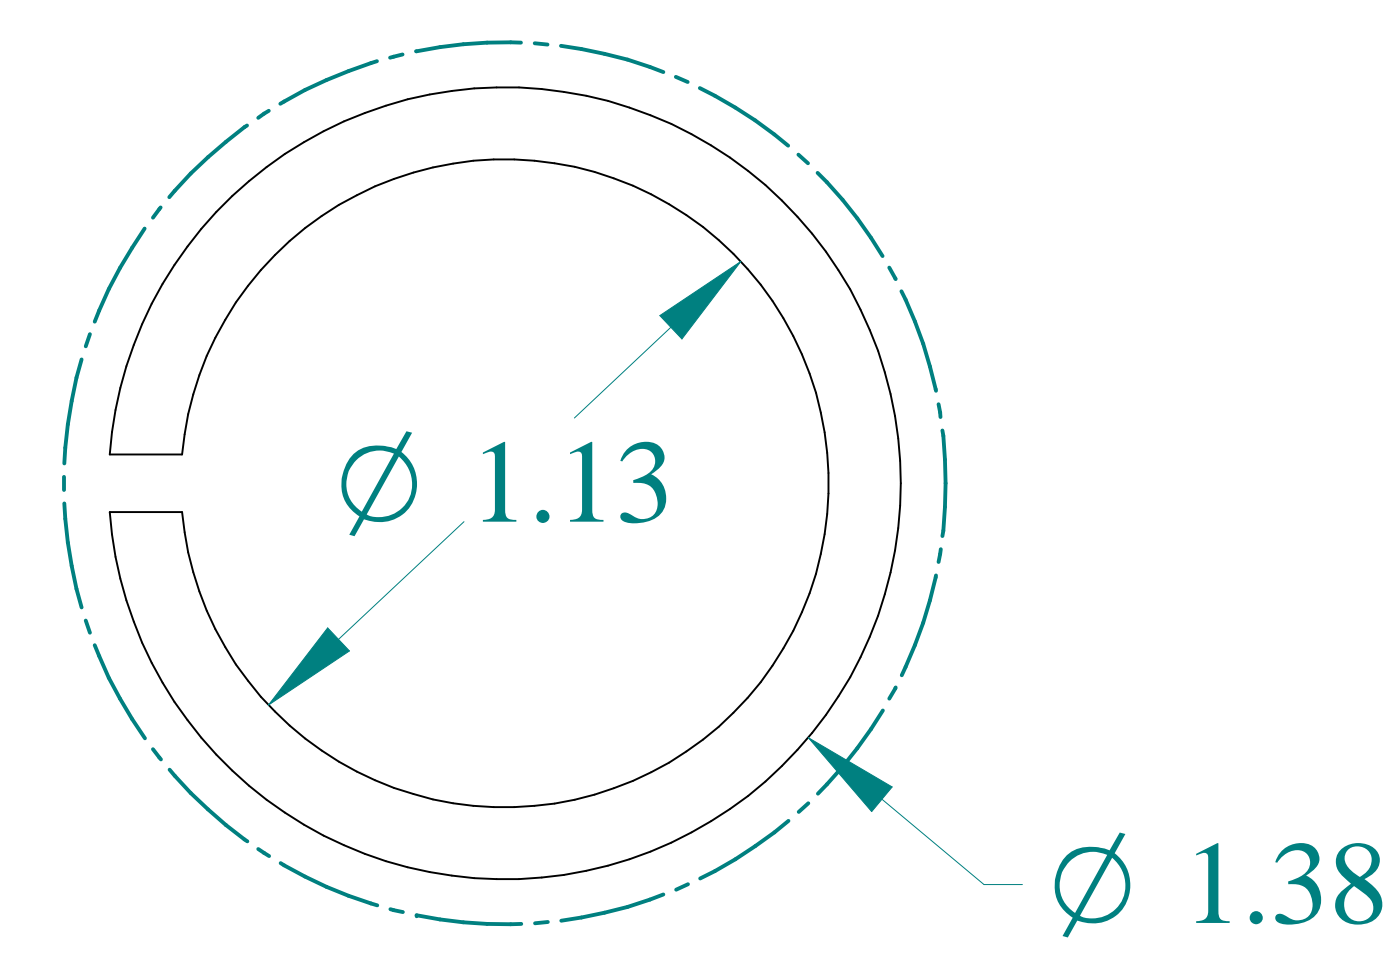

TOP VIEW

SIDE VIEW

FRONT VIEW

SIDE VIEW

BACK VIEW

ISOMETRIC VIEWS

DETAIL Y

BOTTOM VIEW

DETAIL Z

Data subject to change without notice.

Part #: C3R1244SC Date: Aug. 29, 2023

Link: www.hamfmfg.com/C3R1244SC