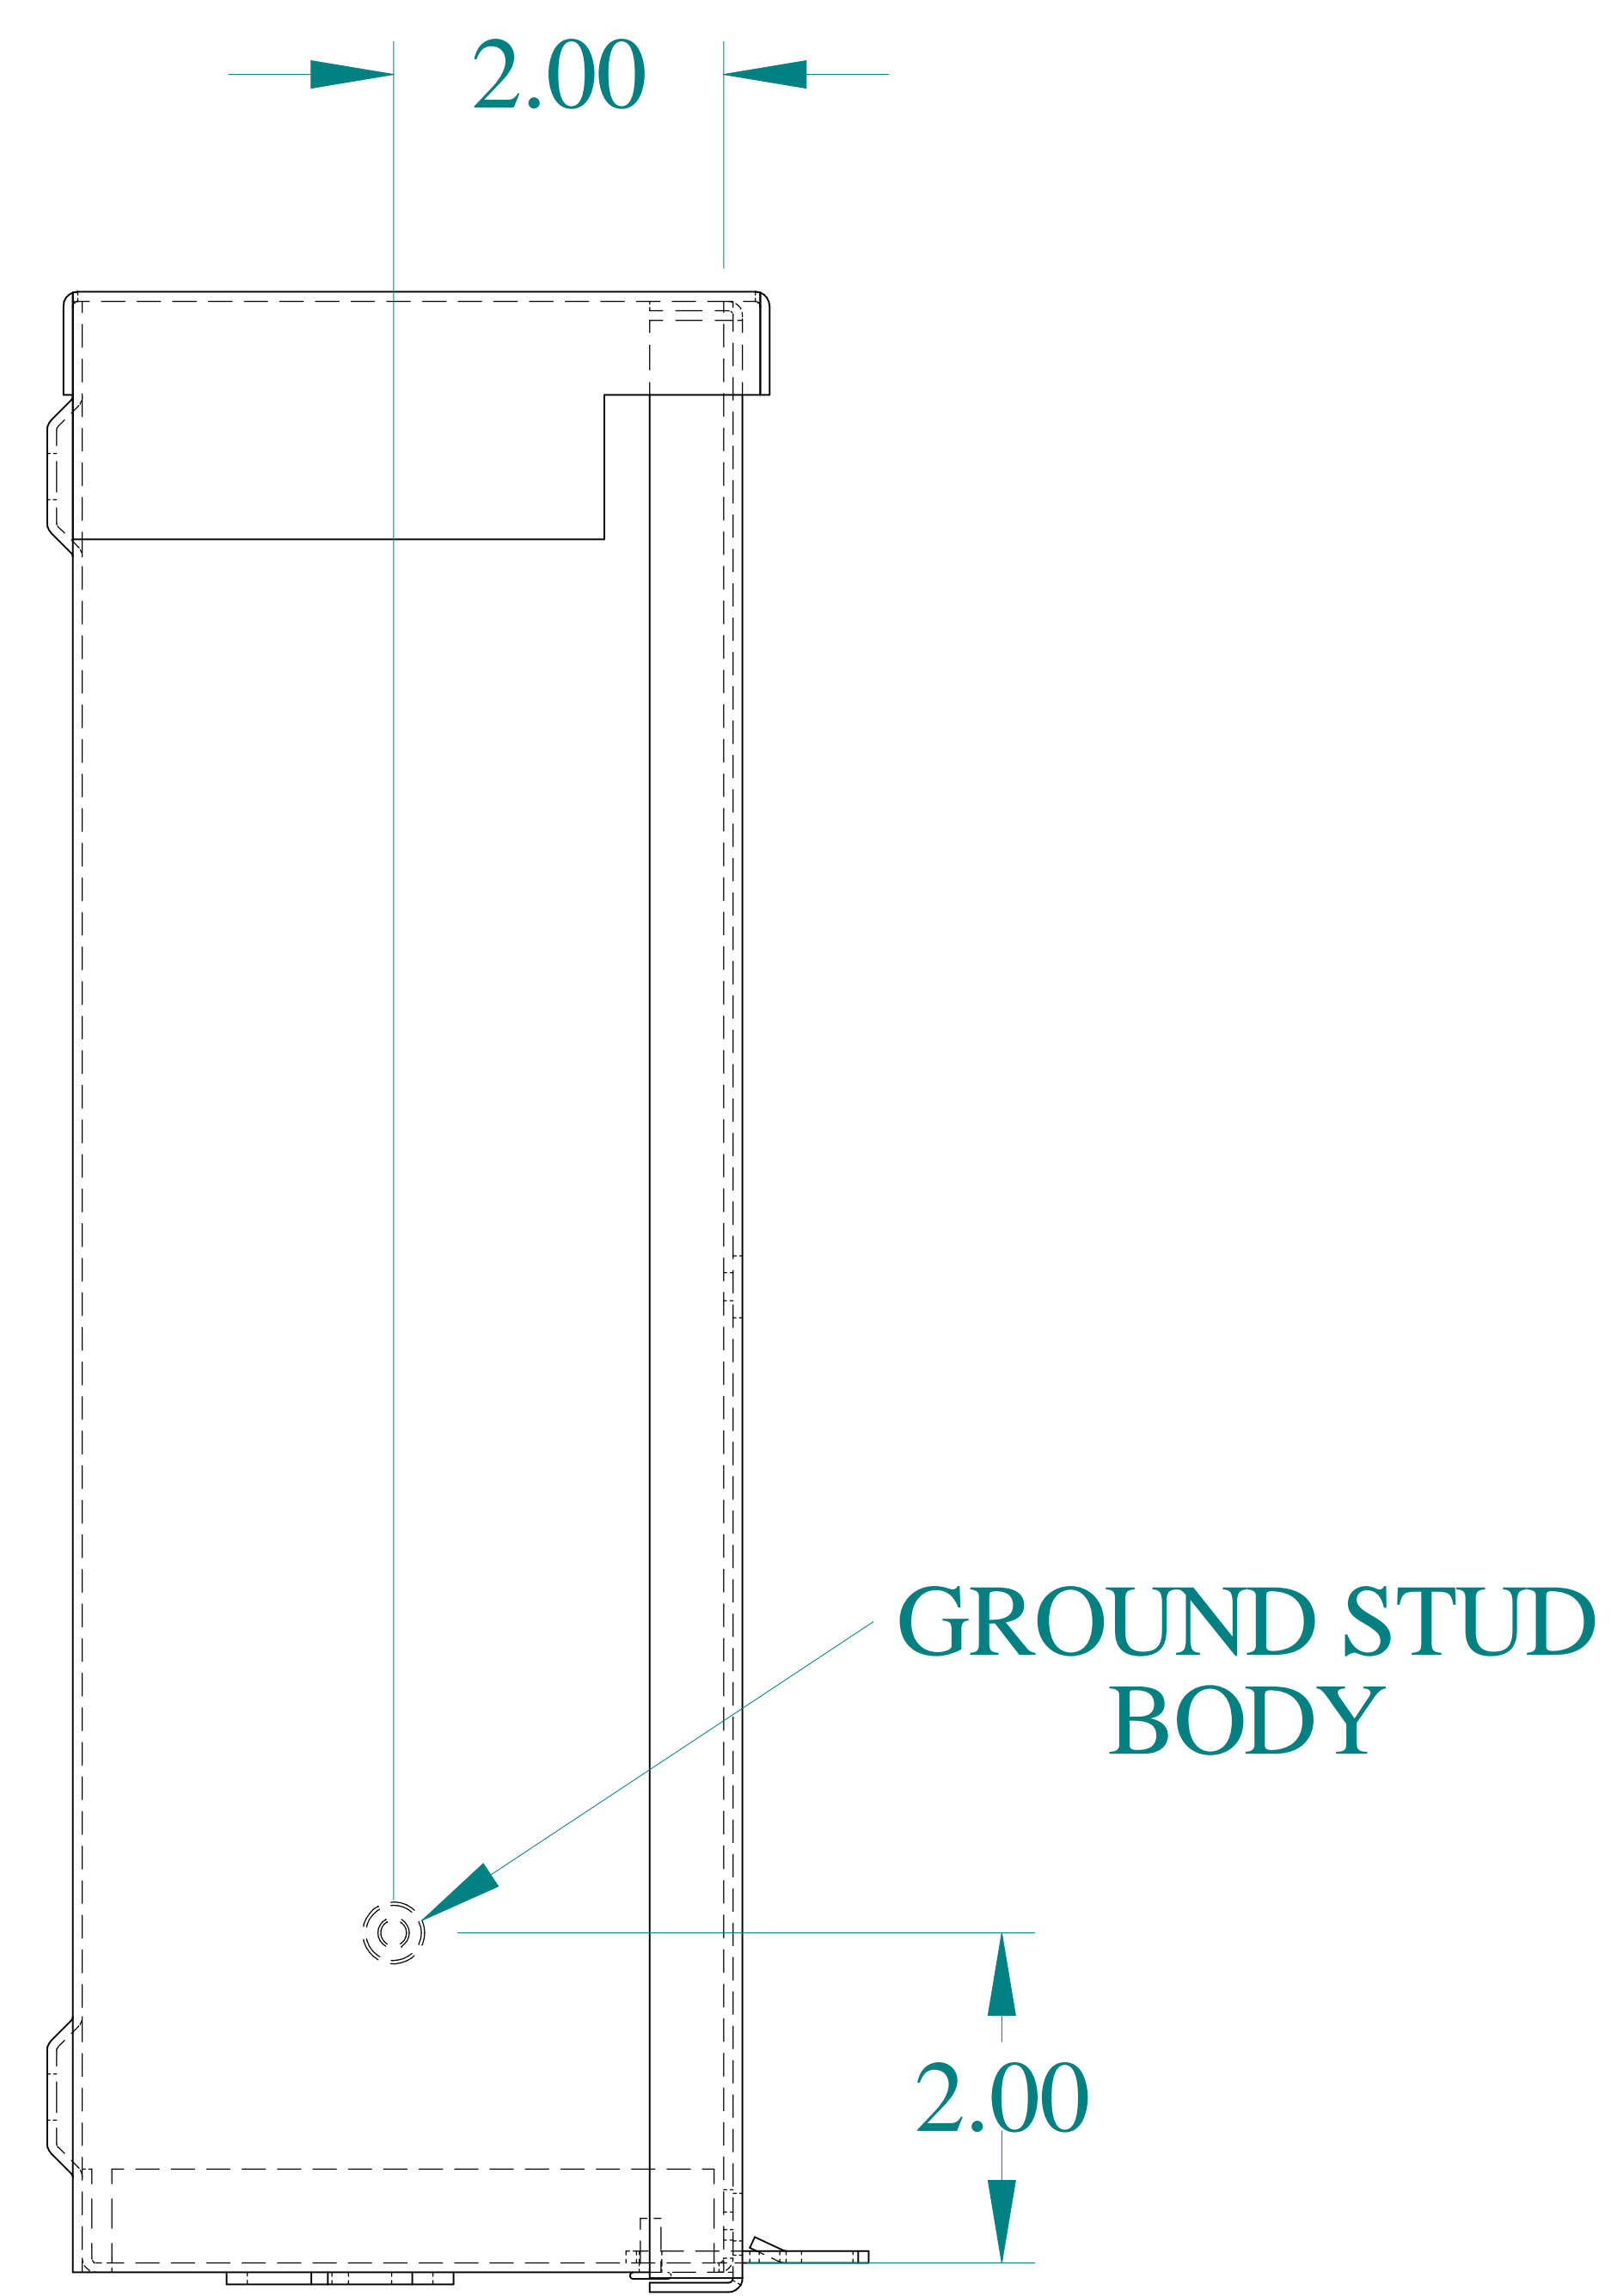

TOP VIEW

SIDE VIEW

FRONT VIEW

SIDE VIEW

BACK VIEW

ISOMETRIC VIEWS

DETAIL Y

BOTTOM VIEW

DETAIL Z

Data subject to change without notice.

Part #: C3R1244SC Date: Aug. 29, 2023

Link: www.hamfmfg.com/C3R1244SC