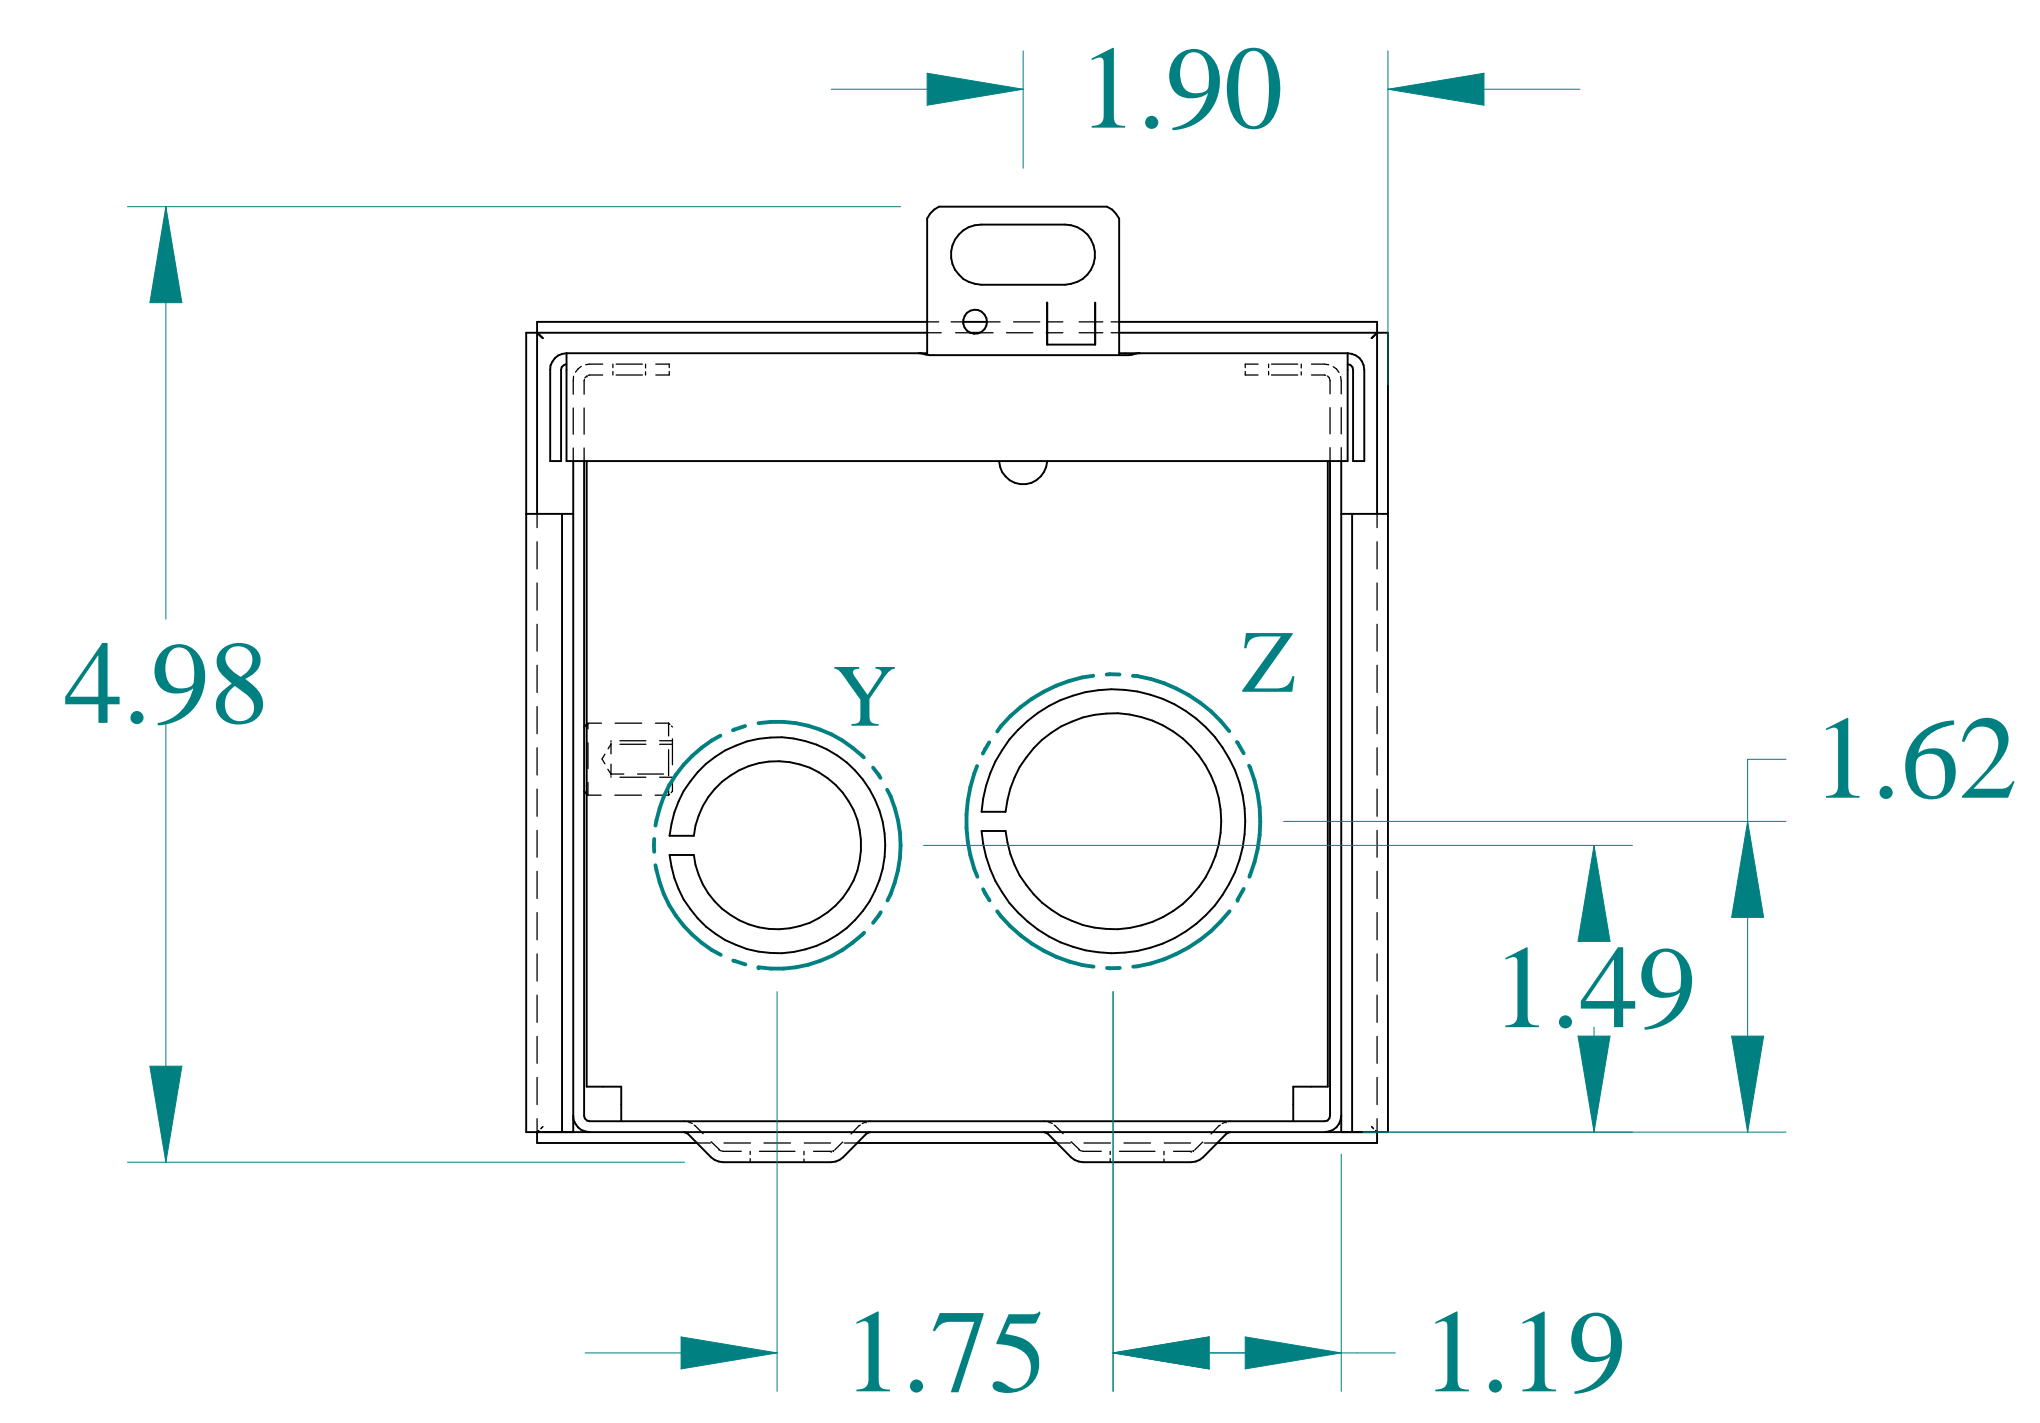

TOP VIEW

SIDE VIEW

FRONT VIEW

SIDE VIEW

BACK VIEW

ISOMETRIC VIEWS

DETAIL Y

BOTTOM VIEW

DETAIL Z

Data subject to change without notice.

Part #: C3R1244SC Date: Aug. 29, 2023

Link: www.hamfmfg.com/C3R1244SC