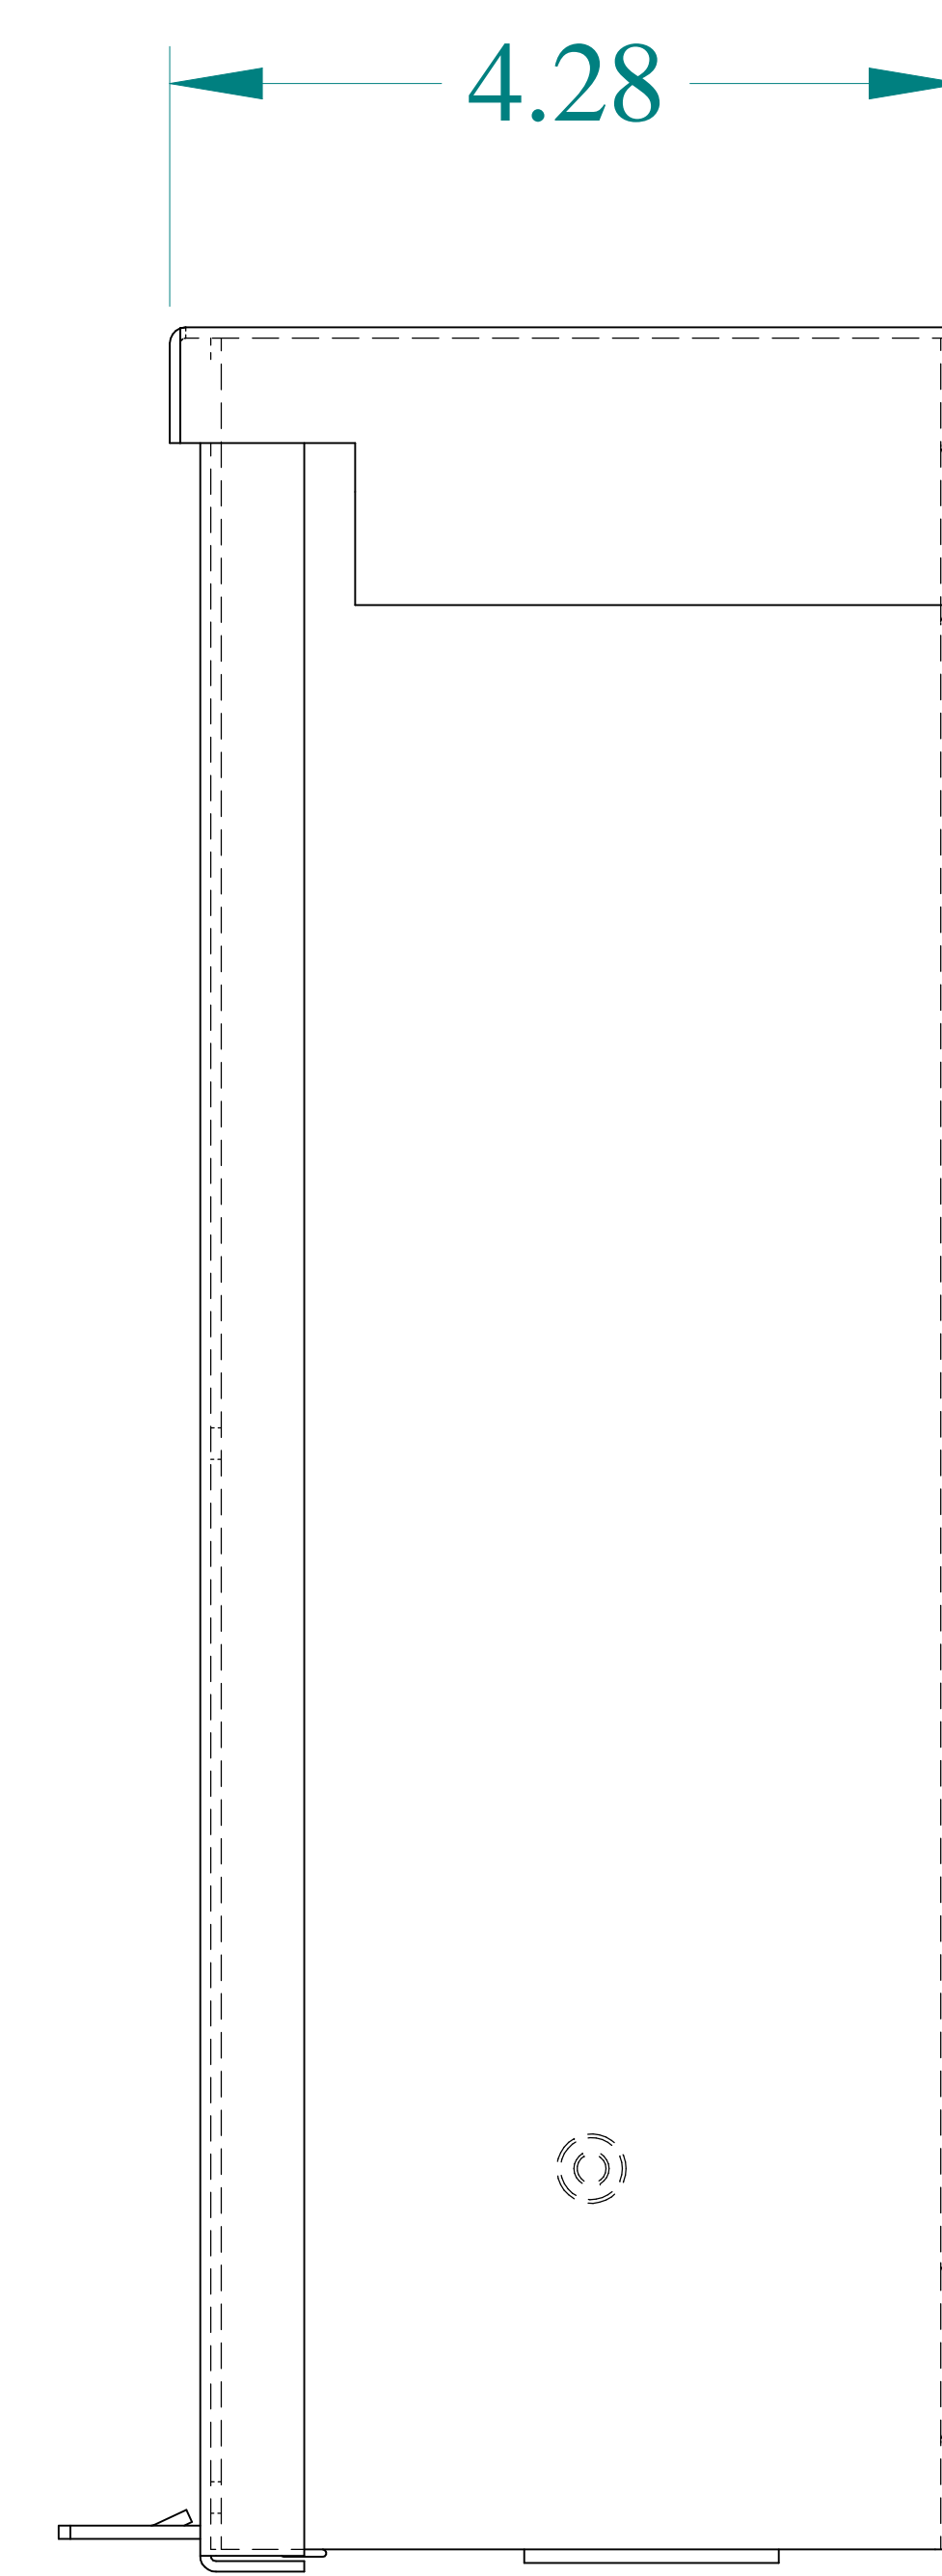

TOP VIEW

SIDE VIEW

FRONT VIEW

SIDE VIEW

BACK VIEW

ISOMETRIC VIEWS

DETAIL Y

BOTTOM VIEW

DETAIL Z

Data subject to change without notice.

Part #: C3R1244SC Date: Aug. 29, 2023

Link: www.hamfmfg.com/C3R1244SC