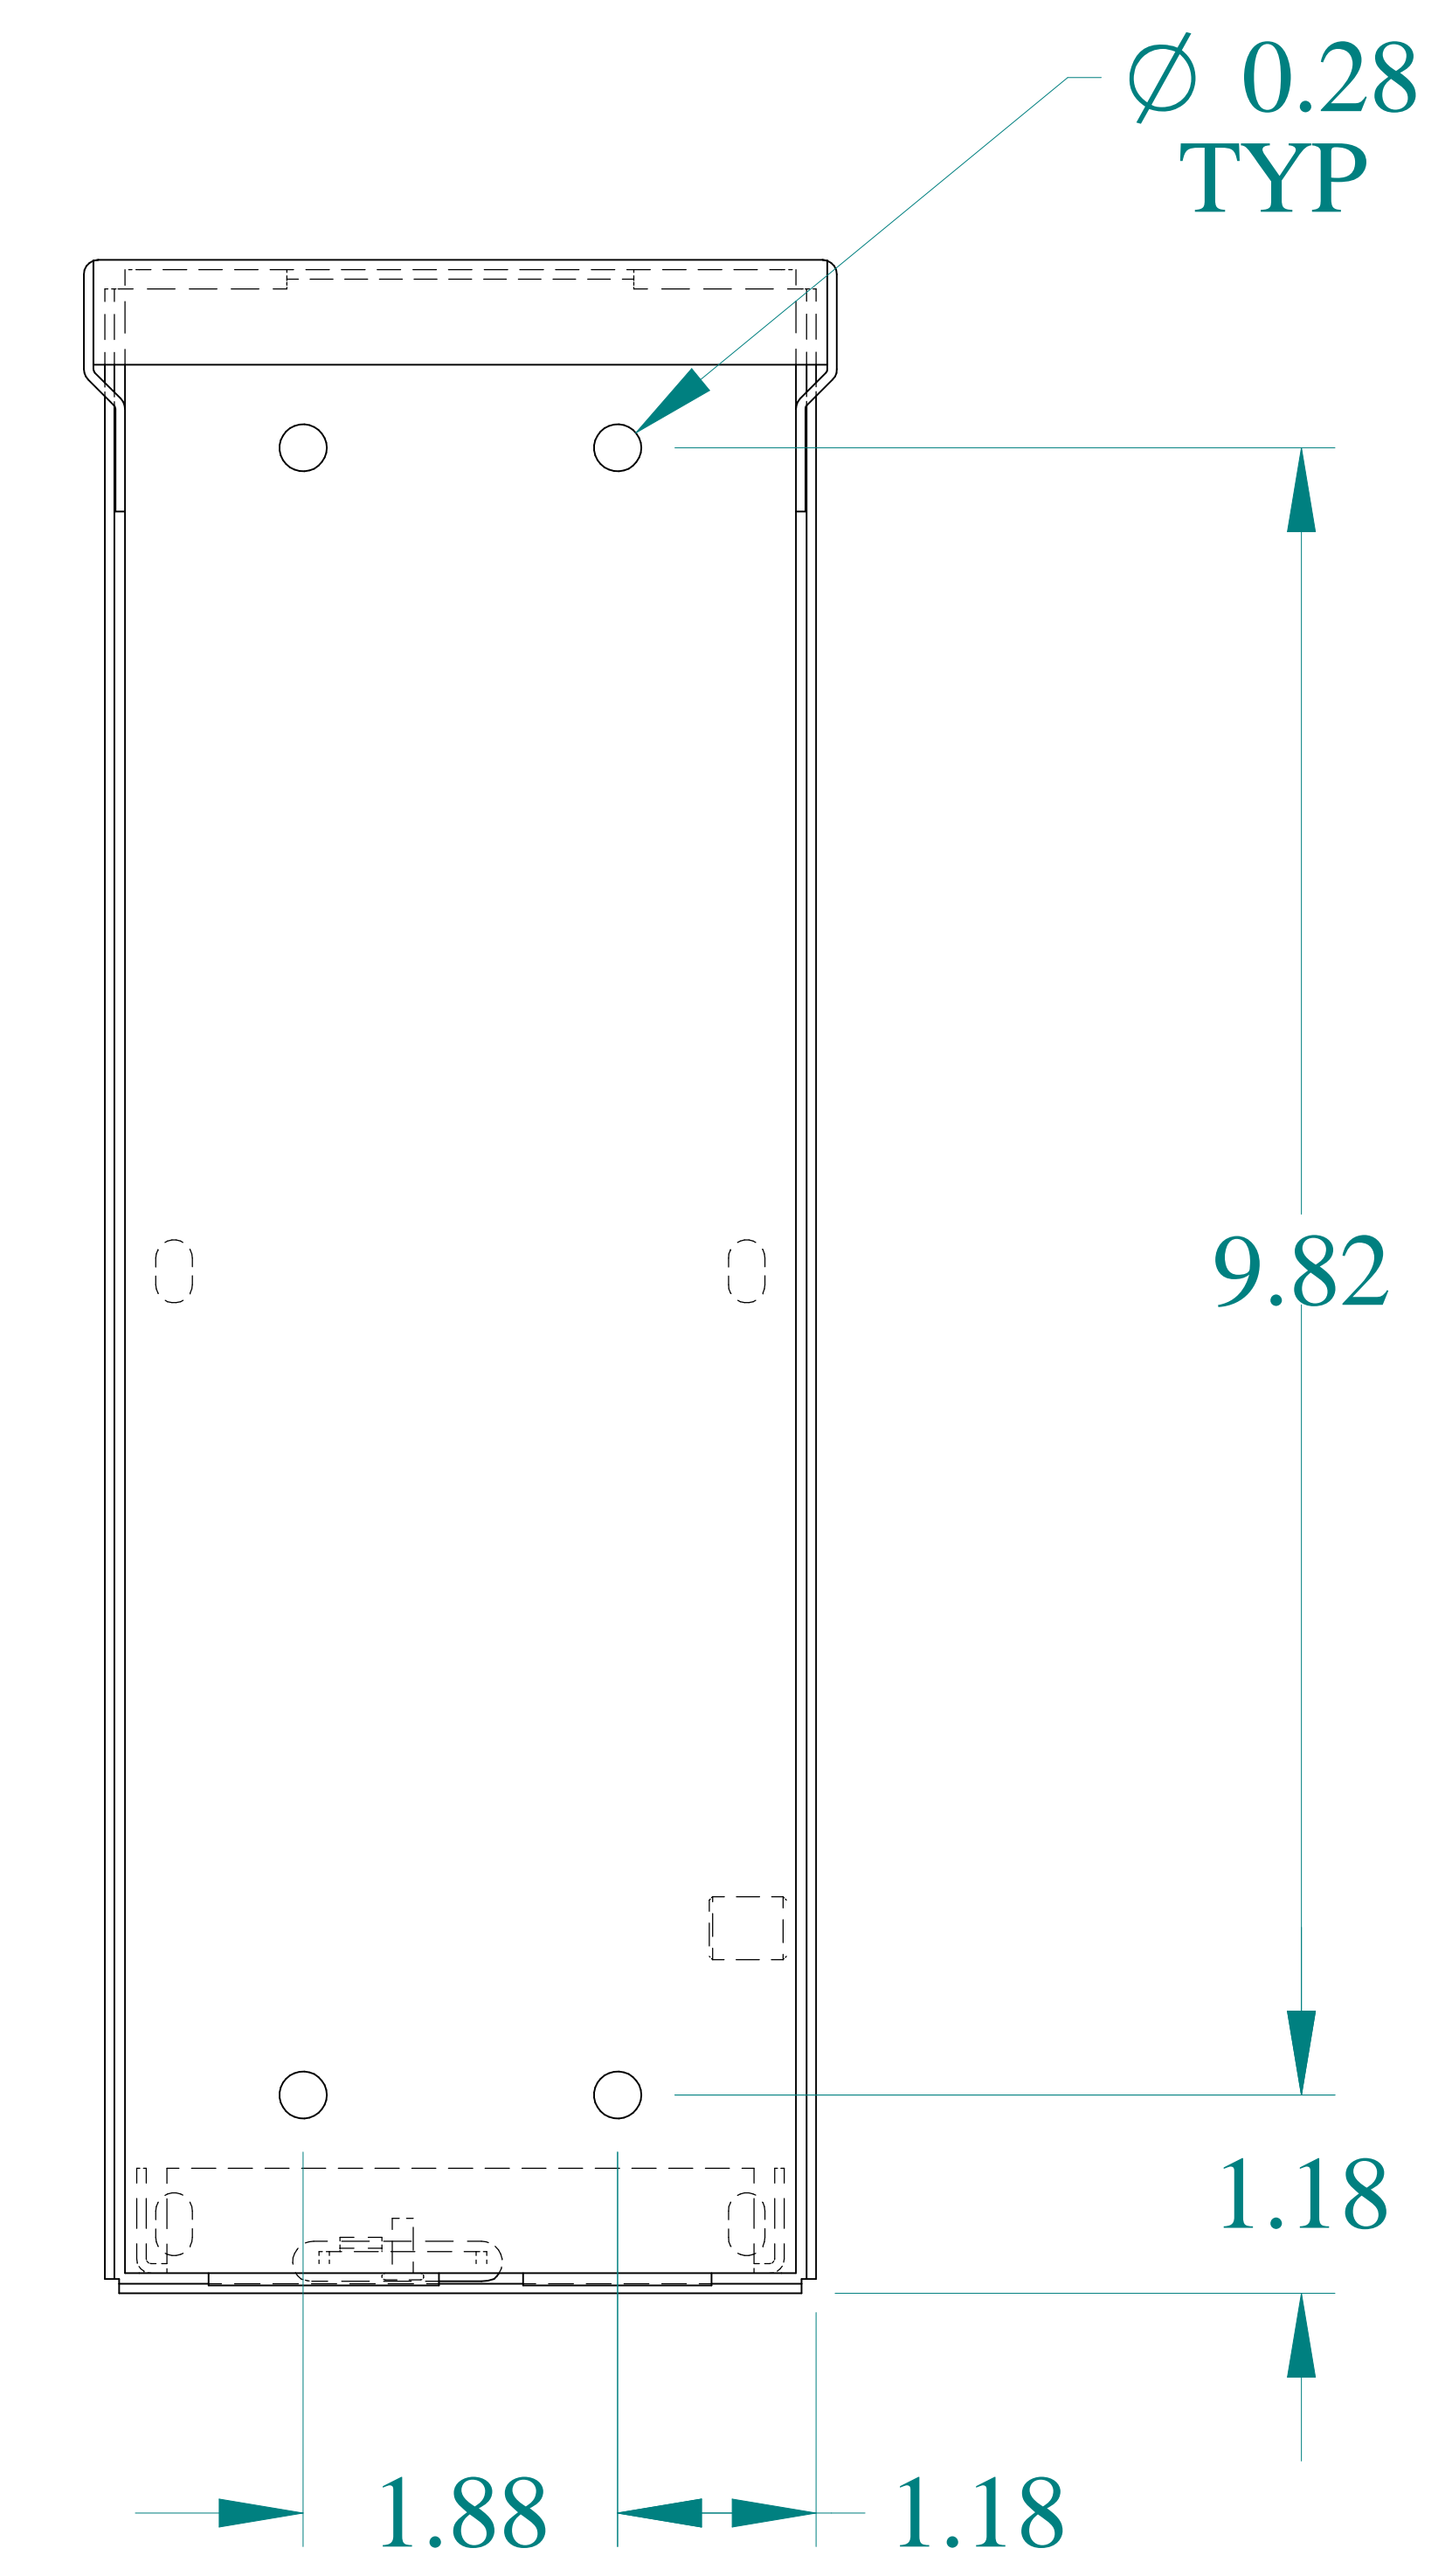

TOP VIEW

SIDE VIEW

FRONT VIEW

SIDE VIEW

BACK VIEW

ISOMETRIC VIEWS

DETAIL Y

BOTTOM VIEW

DETAIL Z

Data subject to change without notice.

Part #: C3R1244SC Date: Aug. 29, 2023

Link: www.hamfmfg.com/C3R1244SC