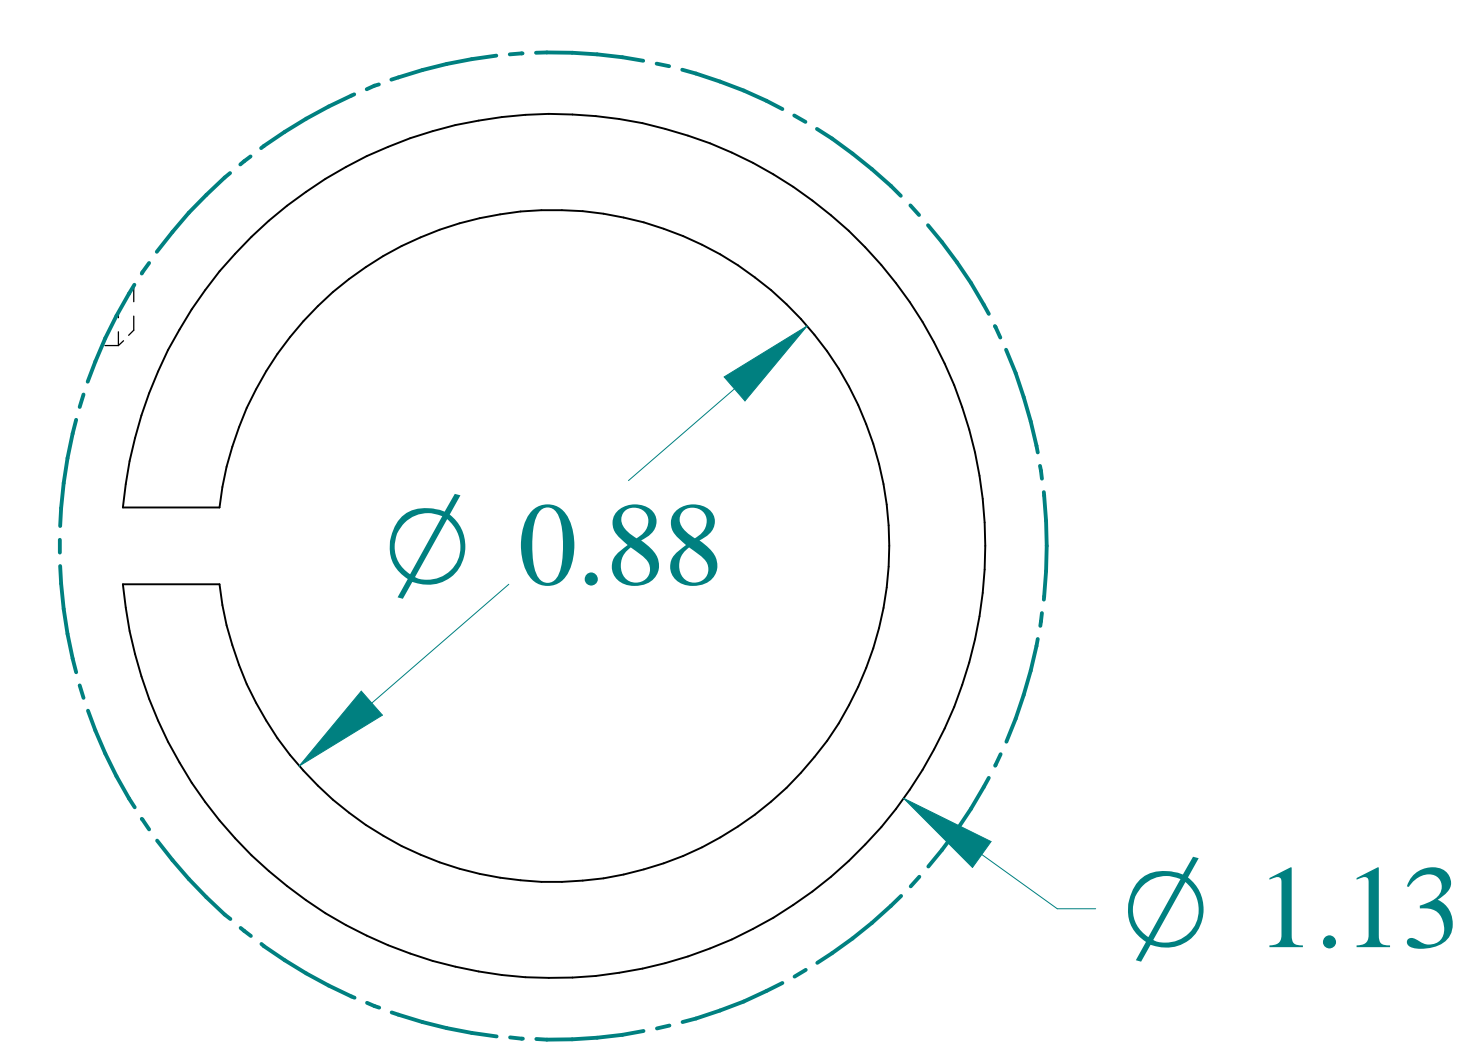

TOP VIEW

SIDE VIEW

FRONT VIEW

SIDE VIEW

BACK VIEW

ISOMETRIC VIEWS

DETAIL Y

BOTTOM VIEW

DETAIL Z

Data subject to change without notice.

Part #: C3R1244SC Date: Aug. 29, 2023

Link: www.hamfmfg.com/C3R1244SC