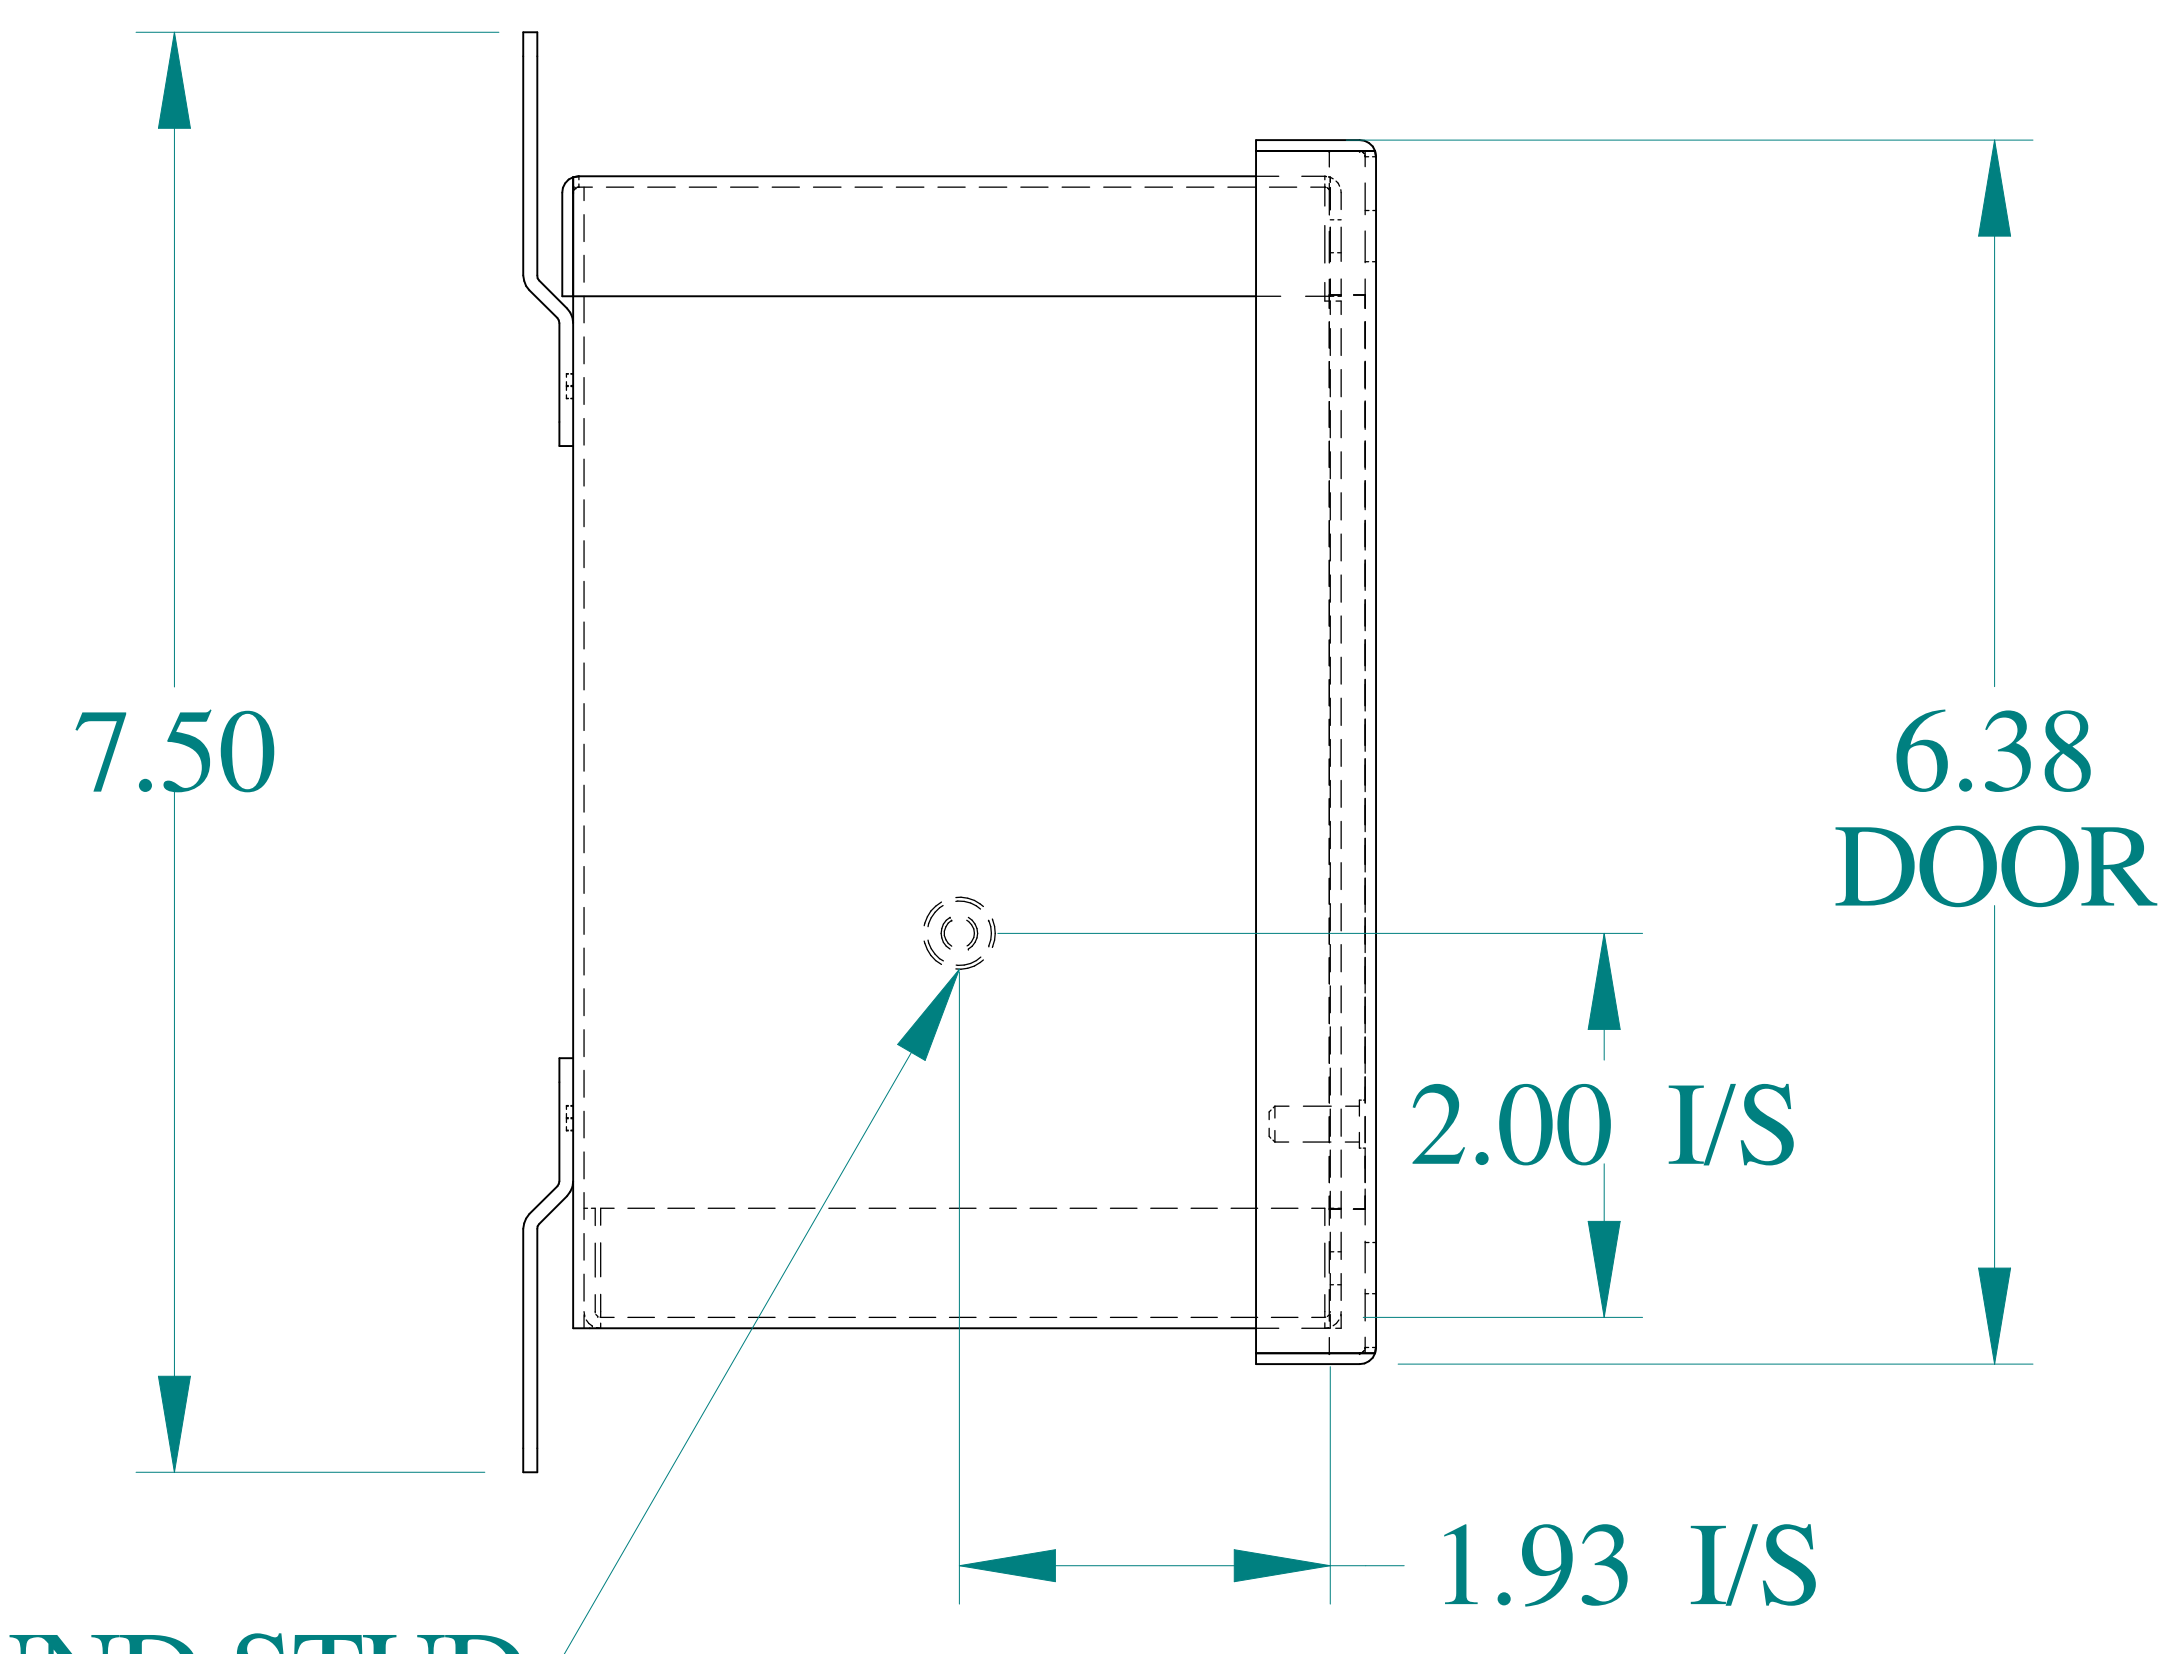

TOP VIEW

ISOMETRIC VIEWS

GROUND STUD
BODY
SIDE VIEW

GROUND STUD
DOOR

FRONT VIEW

SIDE VIEW

BACK VIEW

BOTTOM VIEW

Data subject to change without notice.

Part # : C3R664ESCNK Date : Mar. 24, 2019

Link: www.hammg.com/C3R664ESCNK