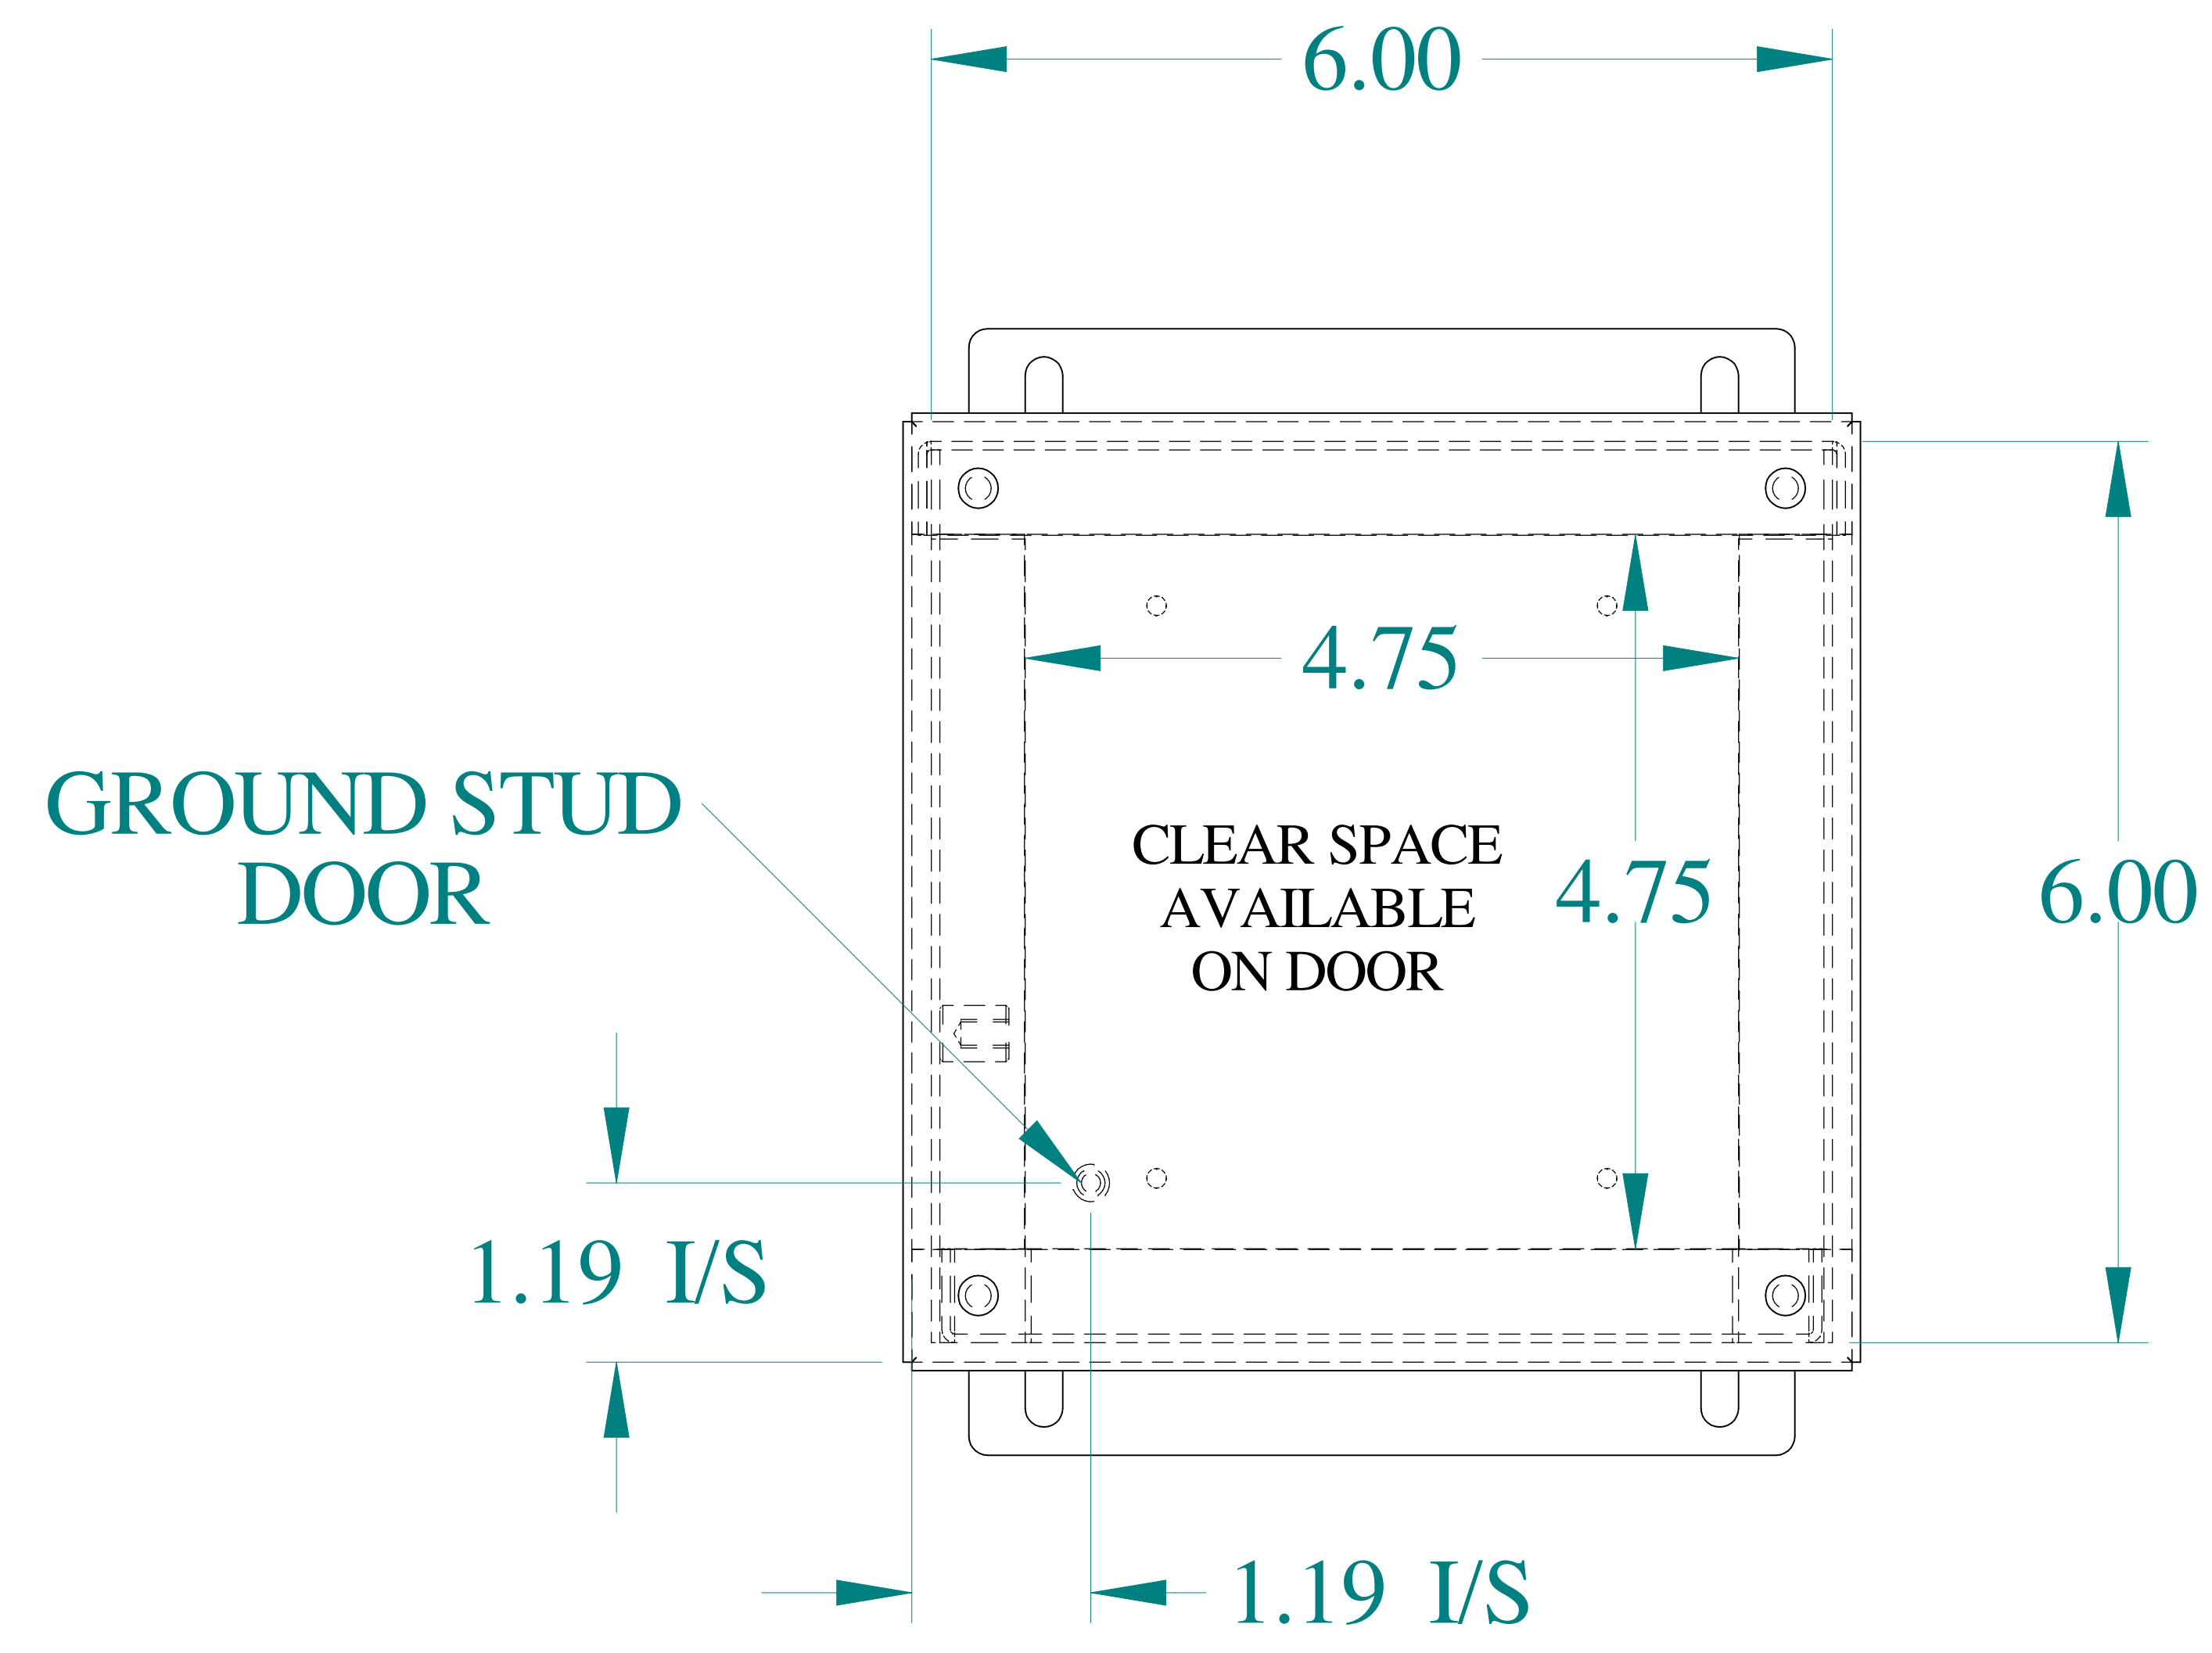

TOP VIEW

ISOMETRIC VIEWS

GROUND STUD
BODY
SIDE VIEW

GROUND STUD
DOOR

FRONT VIEW

SIDE VIEW

BACK VIEW

BOTTOM VIEW

Data subject to change without notice.

Part # : C3R664ESCNK Date : Mar. 24, 2019

Link: www.hammg.com/C3R664ESCNK