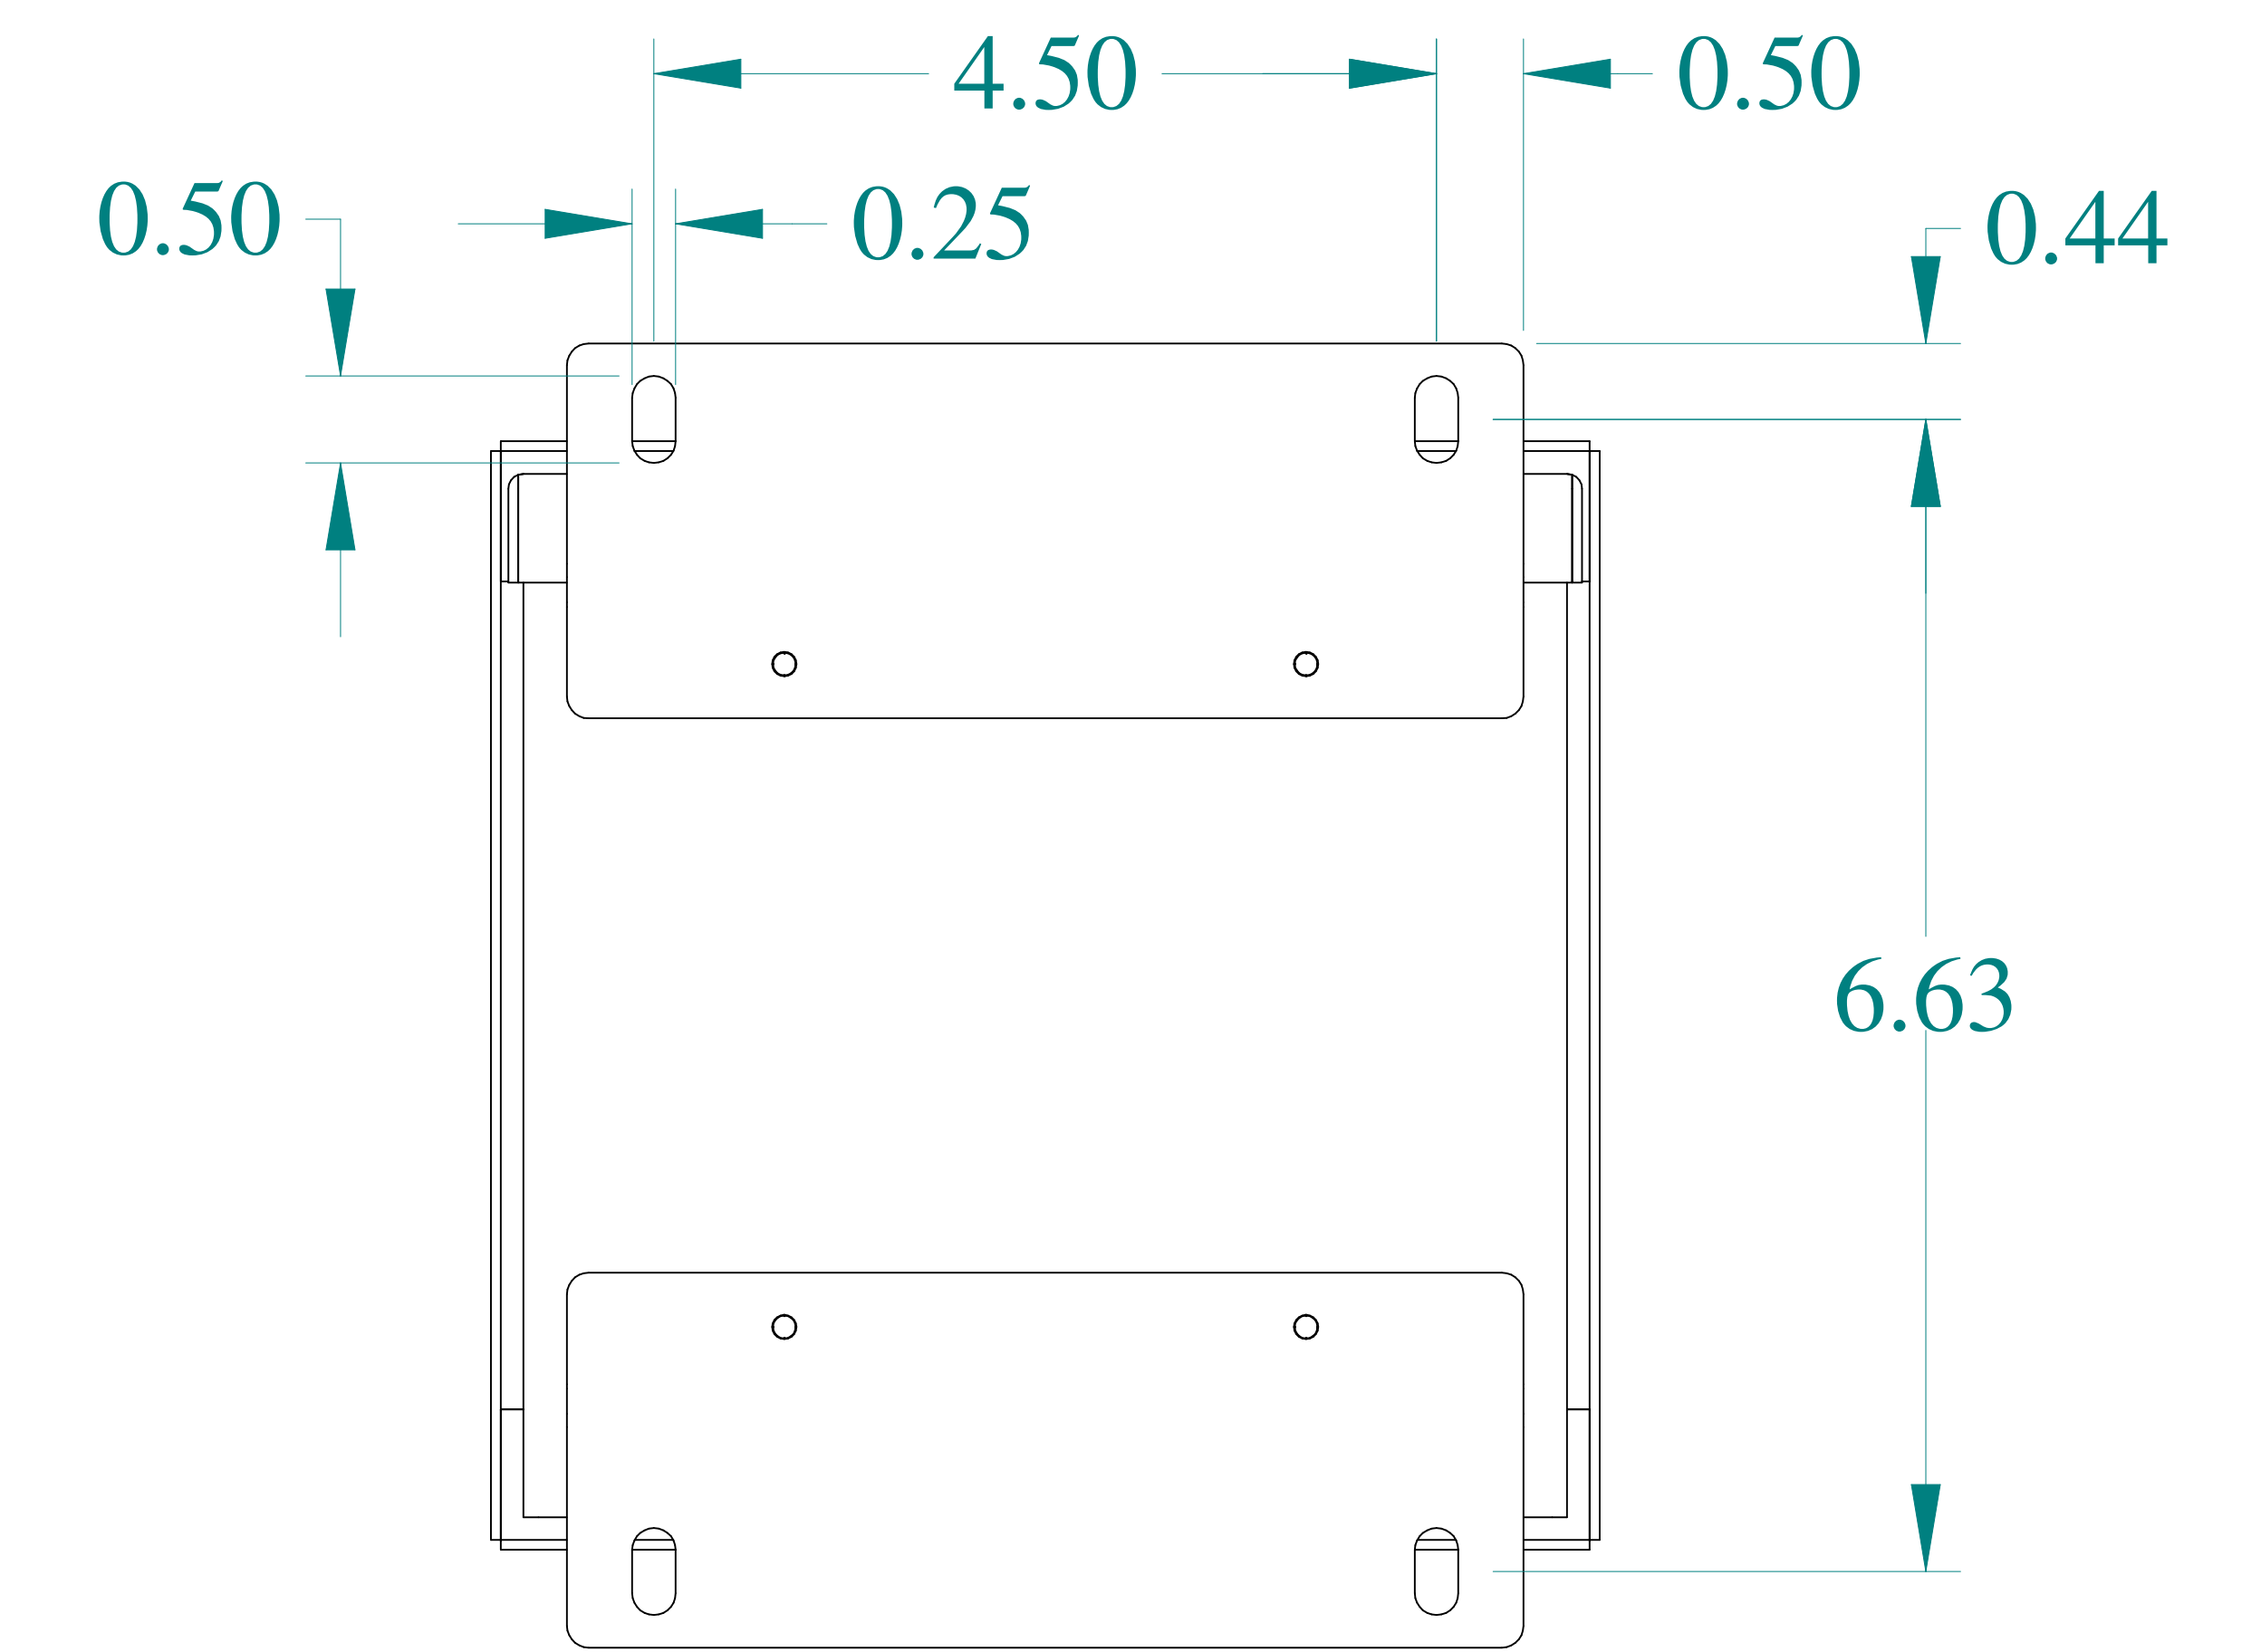

TOP VIEW

ISOMETRIC VIEWS

GROUND STUD
BODY
SIDE VIEW

GROUND STUD
DOOR

FRONT VIEW

SIDE VIEW

BACK VIEW

BOTTOM VIEW

Data subject to change without notice.

Part # : C3R664ESCNK Date : Mar. 24, 2019

Link: www.hammg.com/C3R664ESCNK