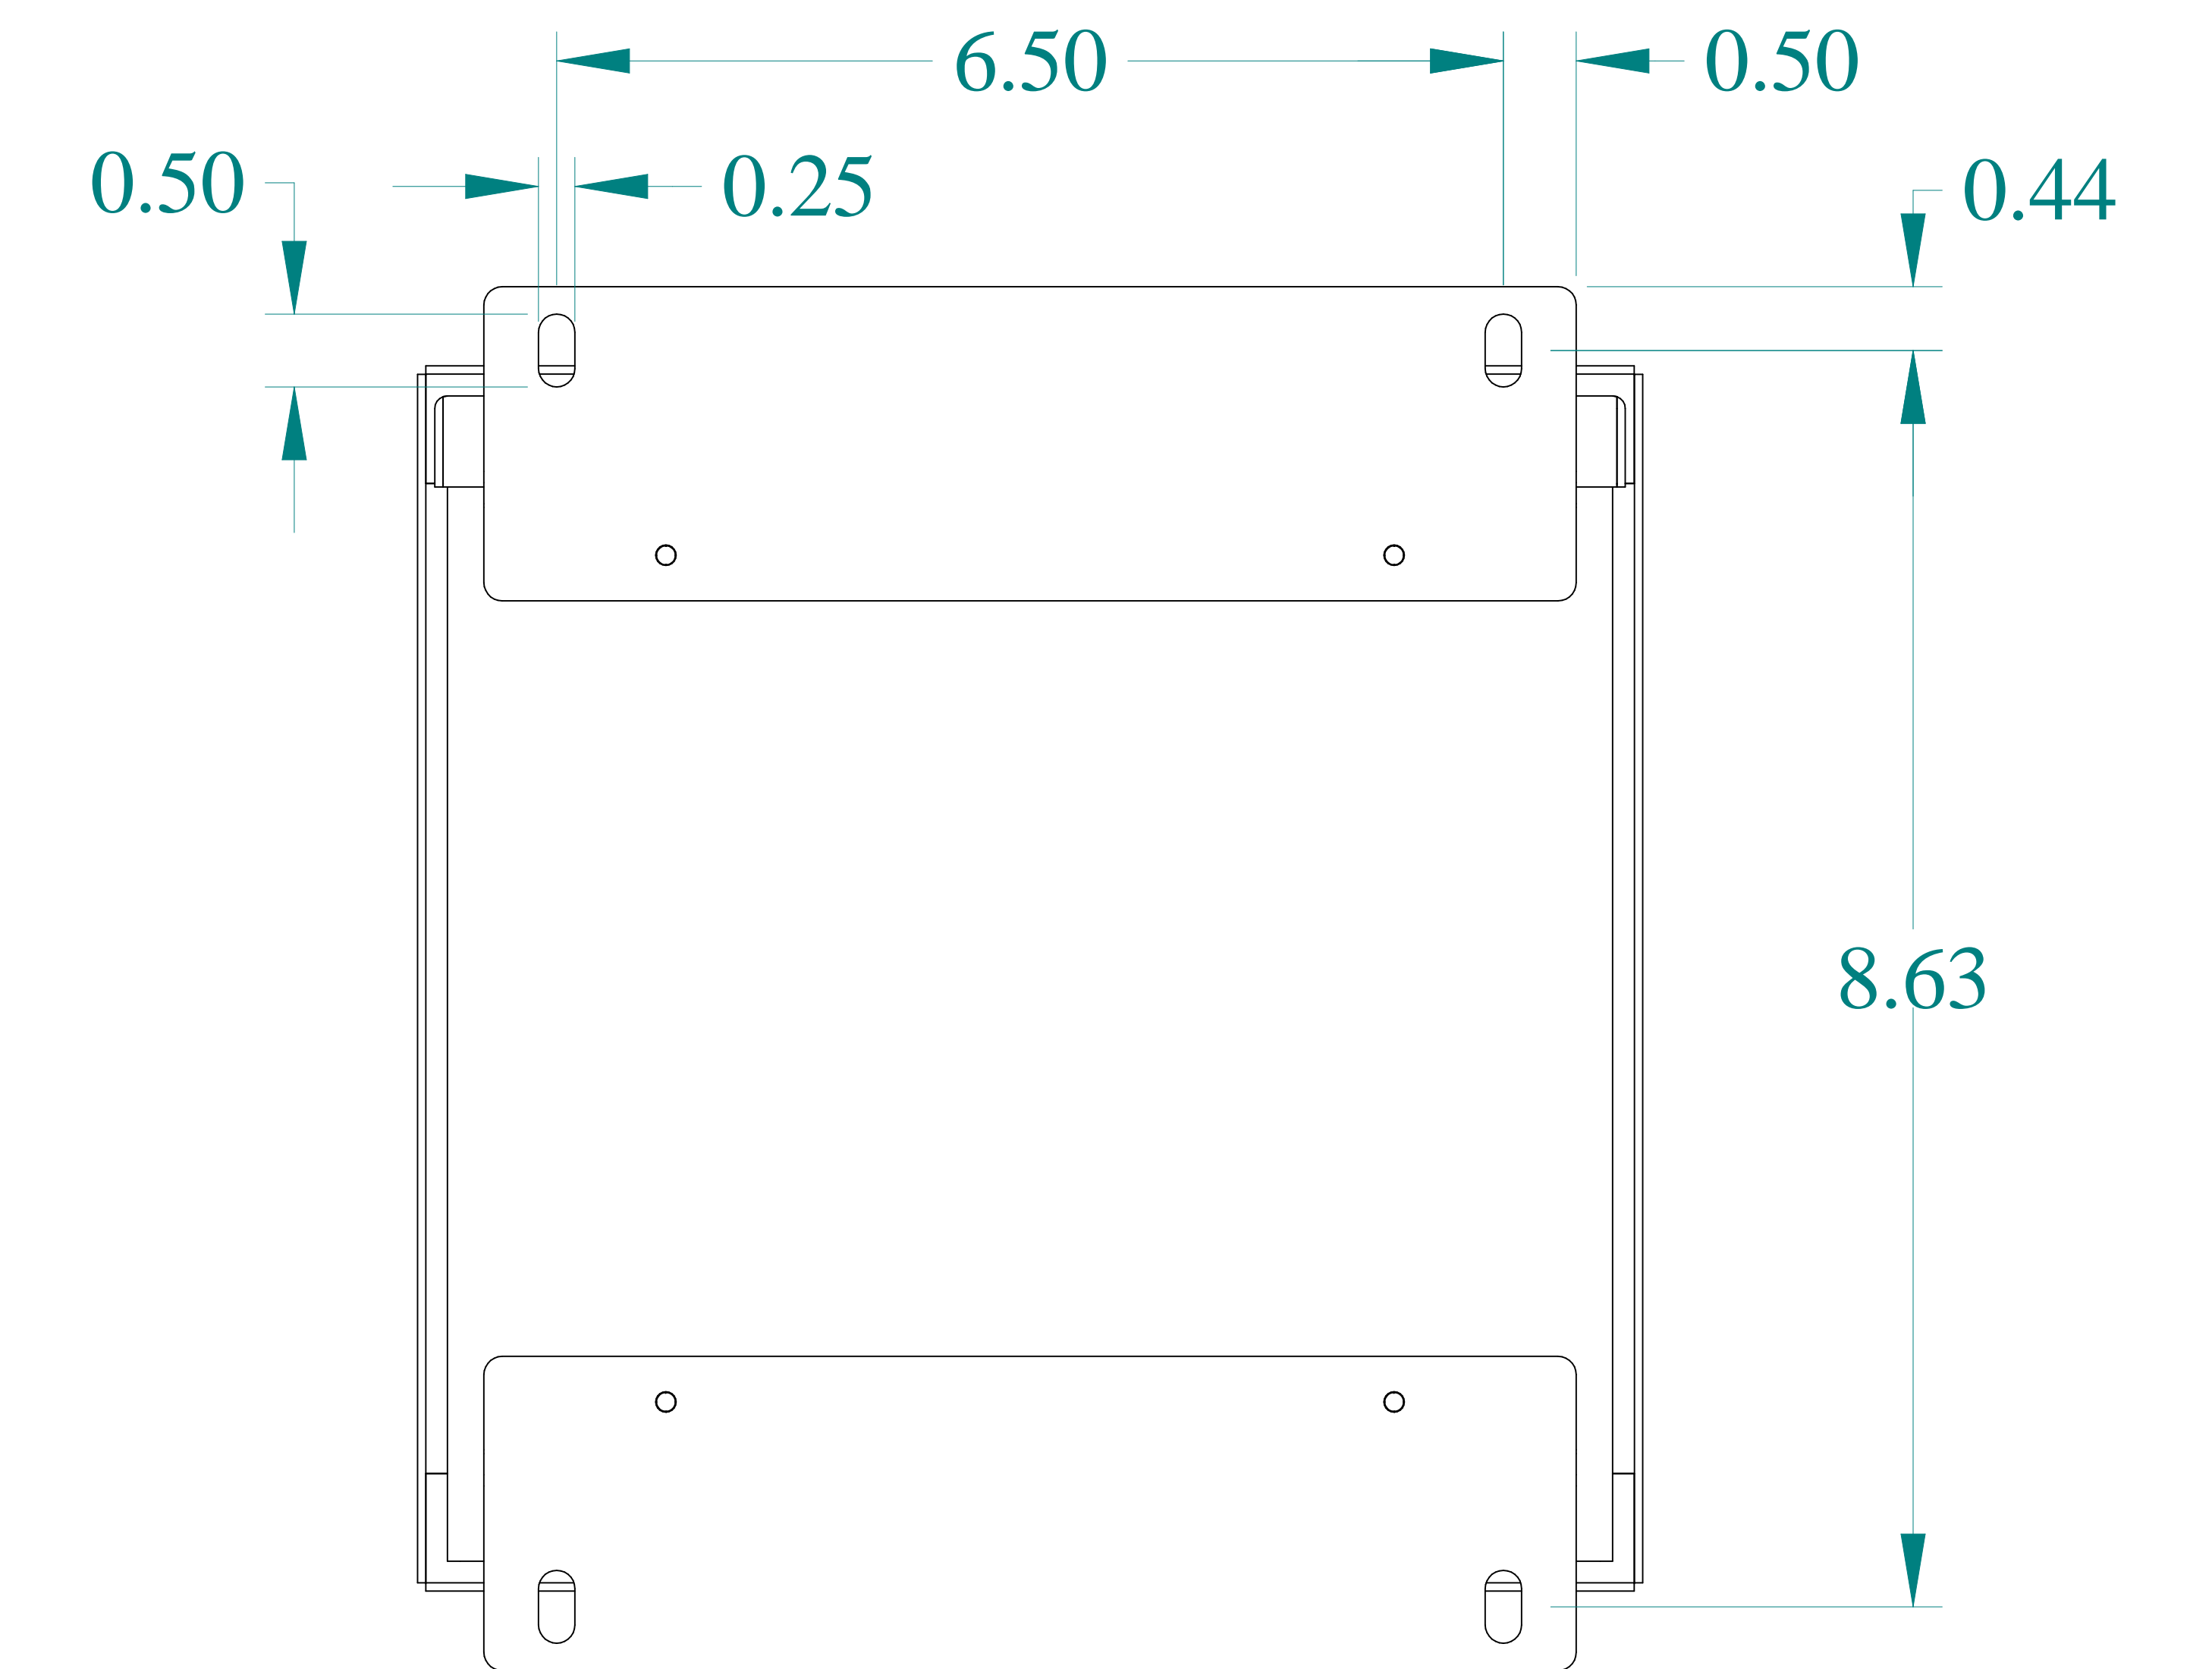

TOP VIEW

ISOMETRIC VIEWS

SIDE VIEW

FRONT VIEW

SIDE VIEW

BACK VIEW

BOTTOM VIEW

Data subject to change without notice.

Part # : C3R884ESCNK Date : Aug. 22, 2023

Link: www.hamfmg.com/C3R884ESCNK