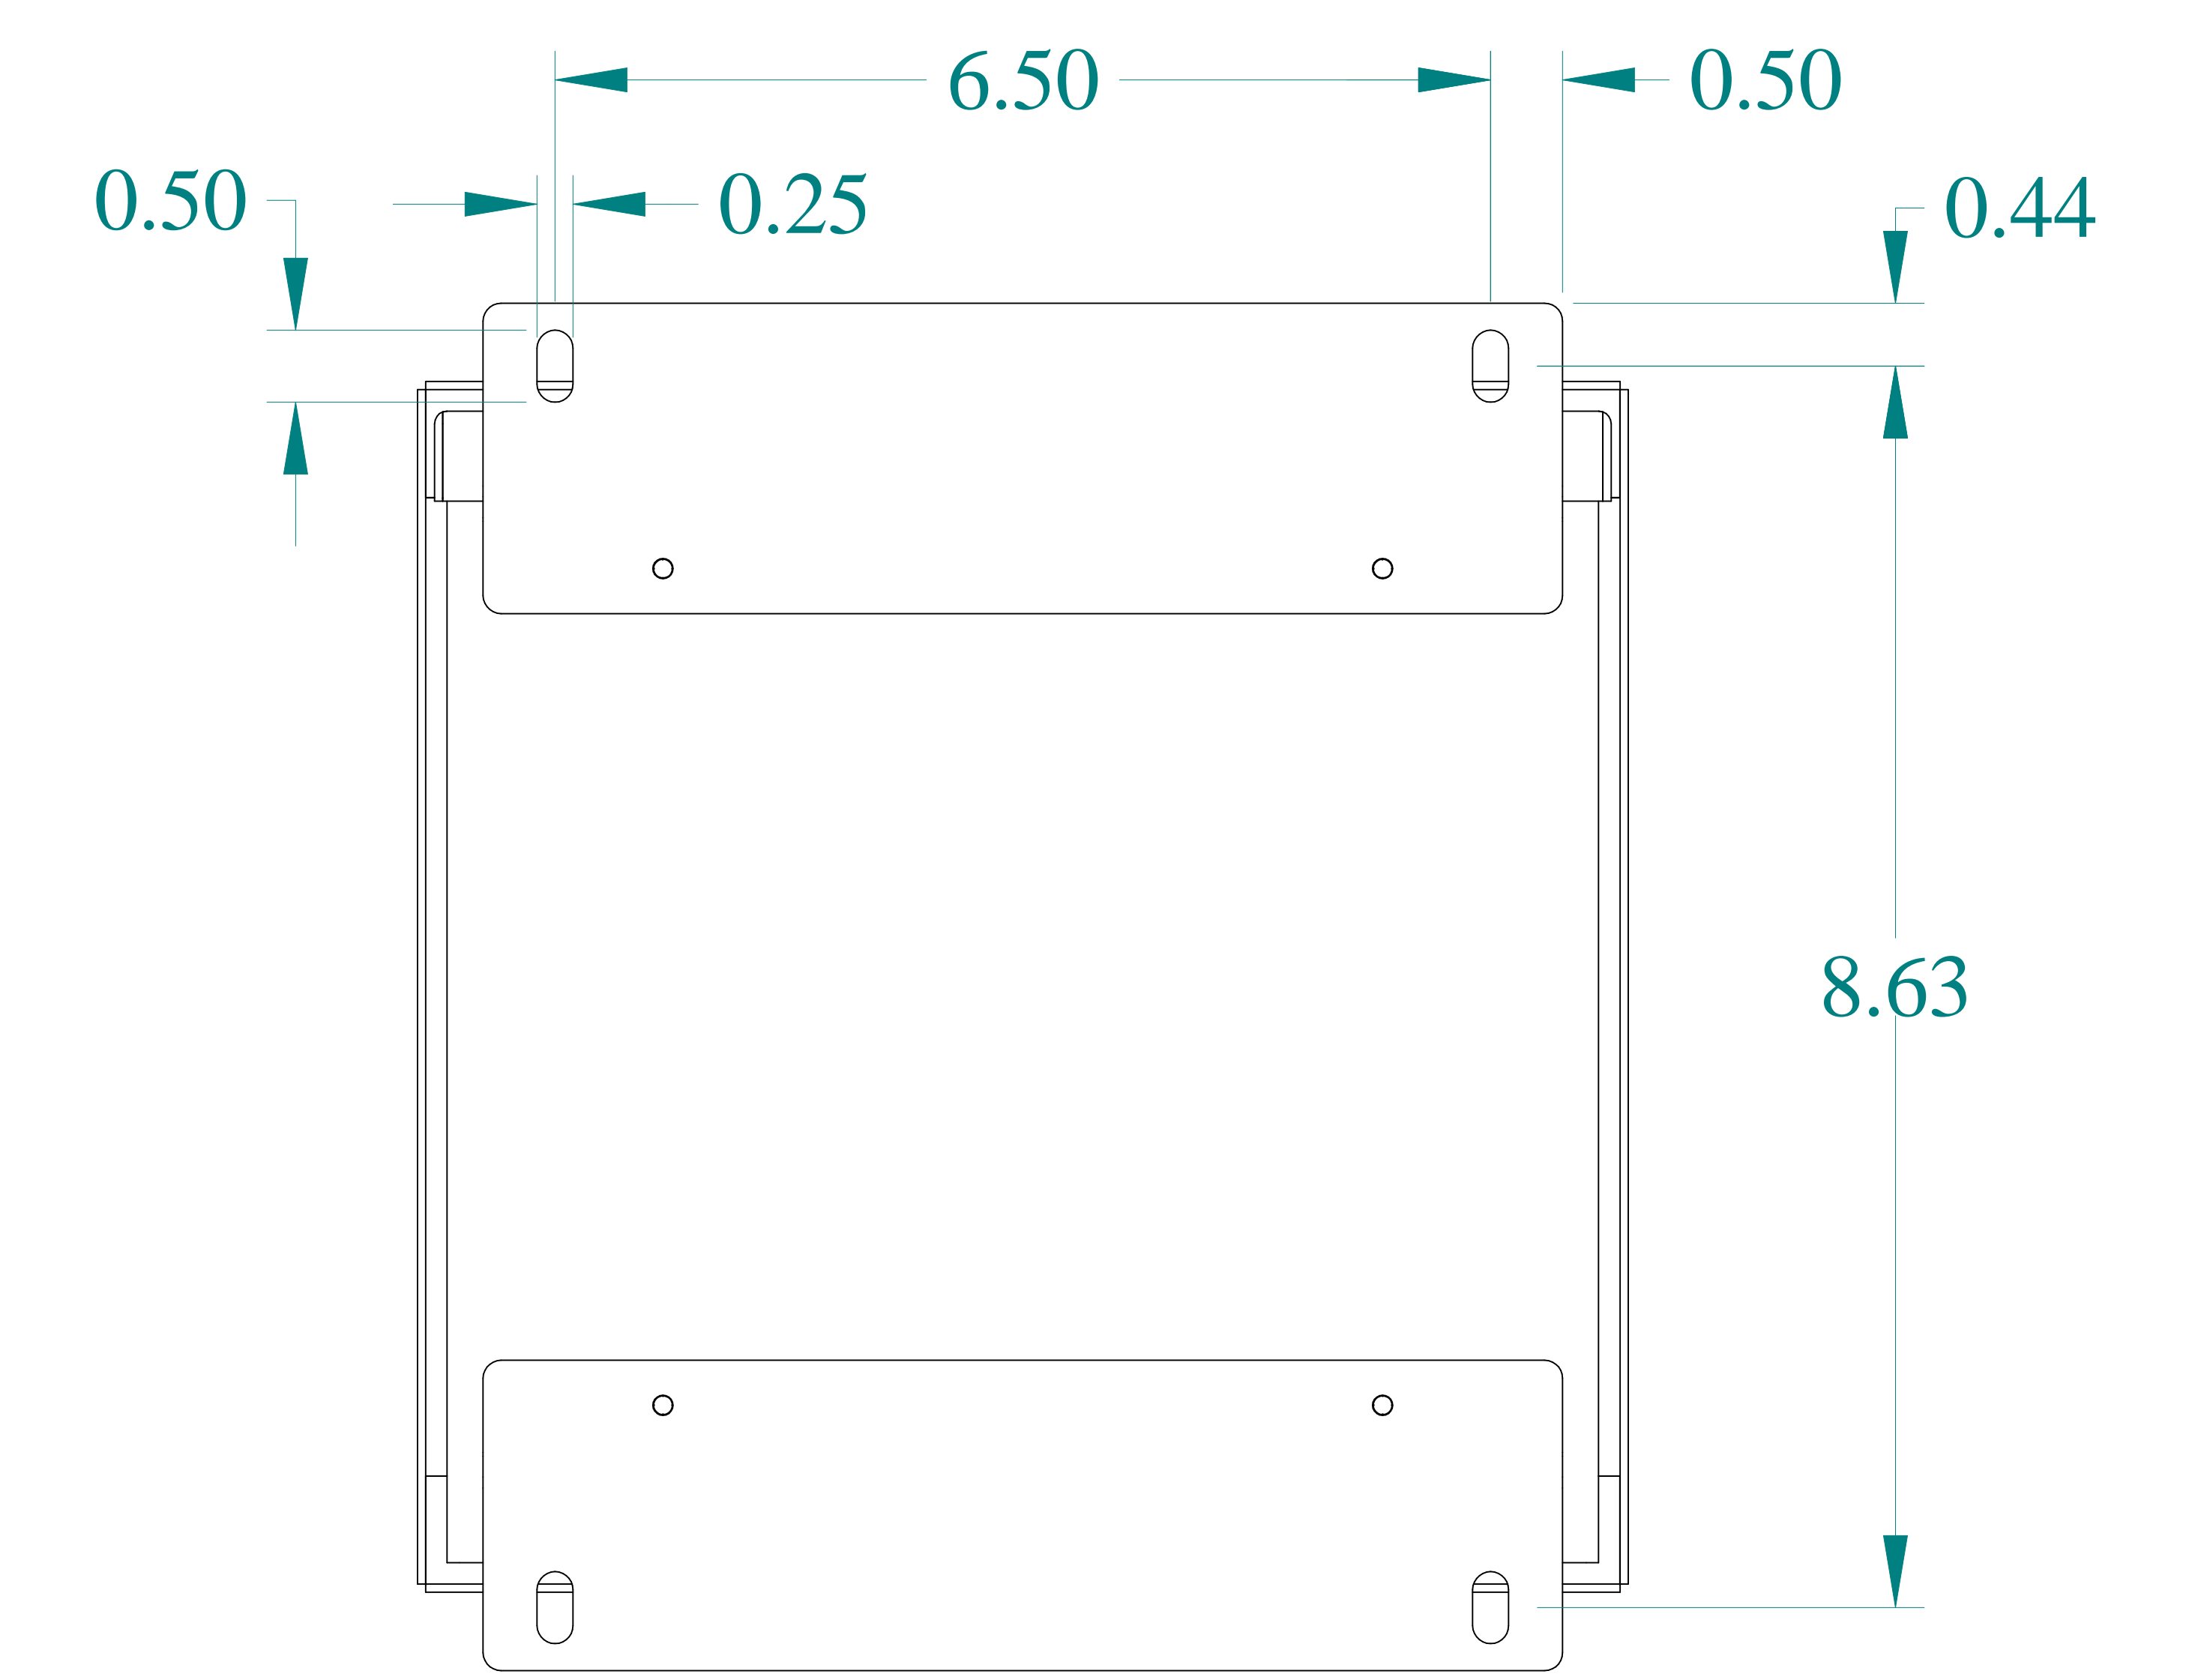

TOP VIEW

ISOMETRIC VIEWS

GROUND STUD
BODY
SIDE VIEW

GROUND STUD
DOOR

FRONT VIEW

SIDE VIEW

BACK VIEW

BOTTOM VIEW

Data subject to change without notice.

Part # : C3R886ESCNK Date : Aug. 22, 2023

Link: www.hamfmg.com/C3R886ESCNK