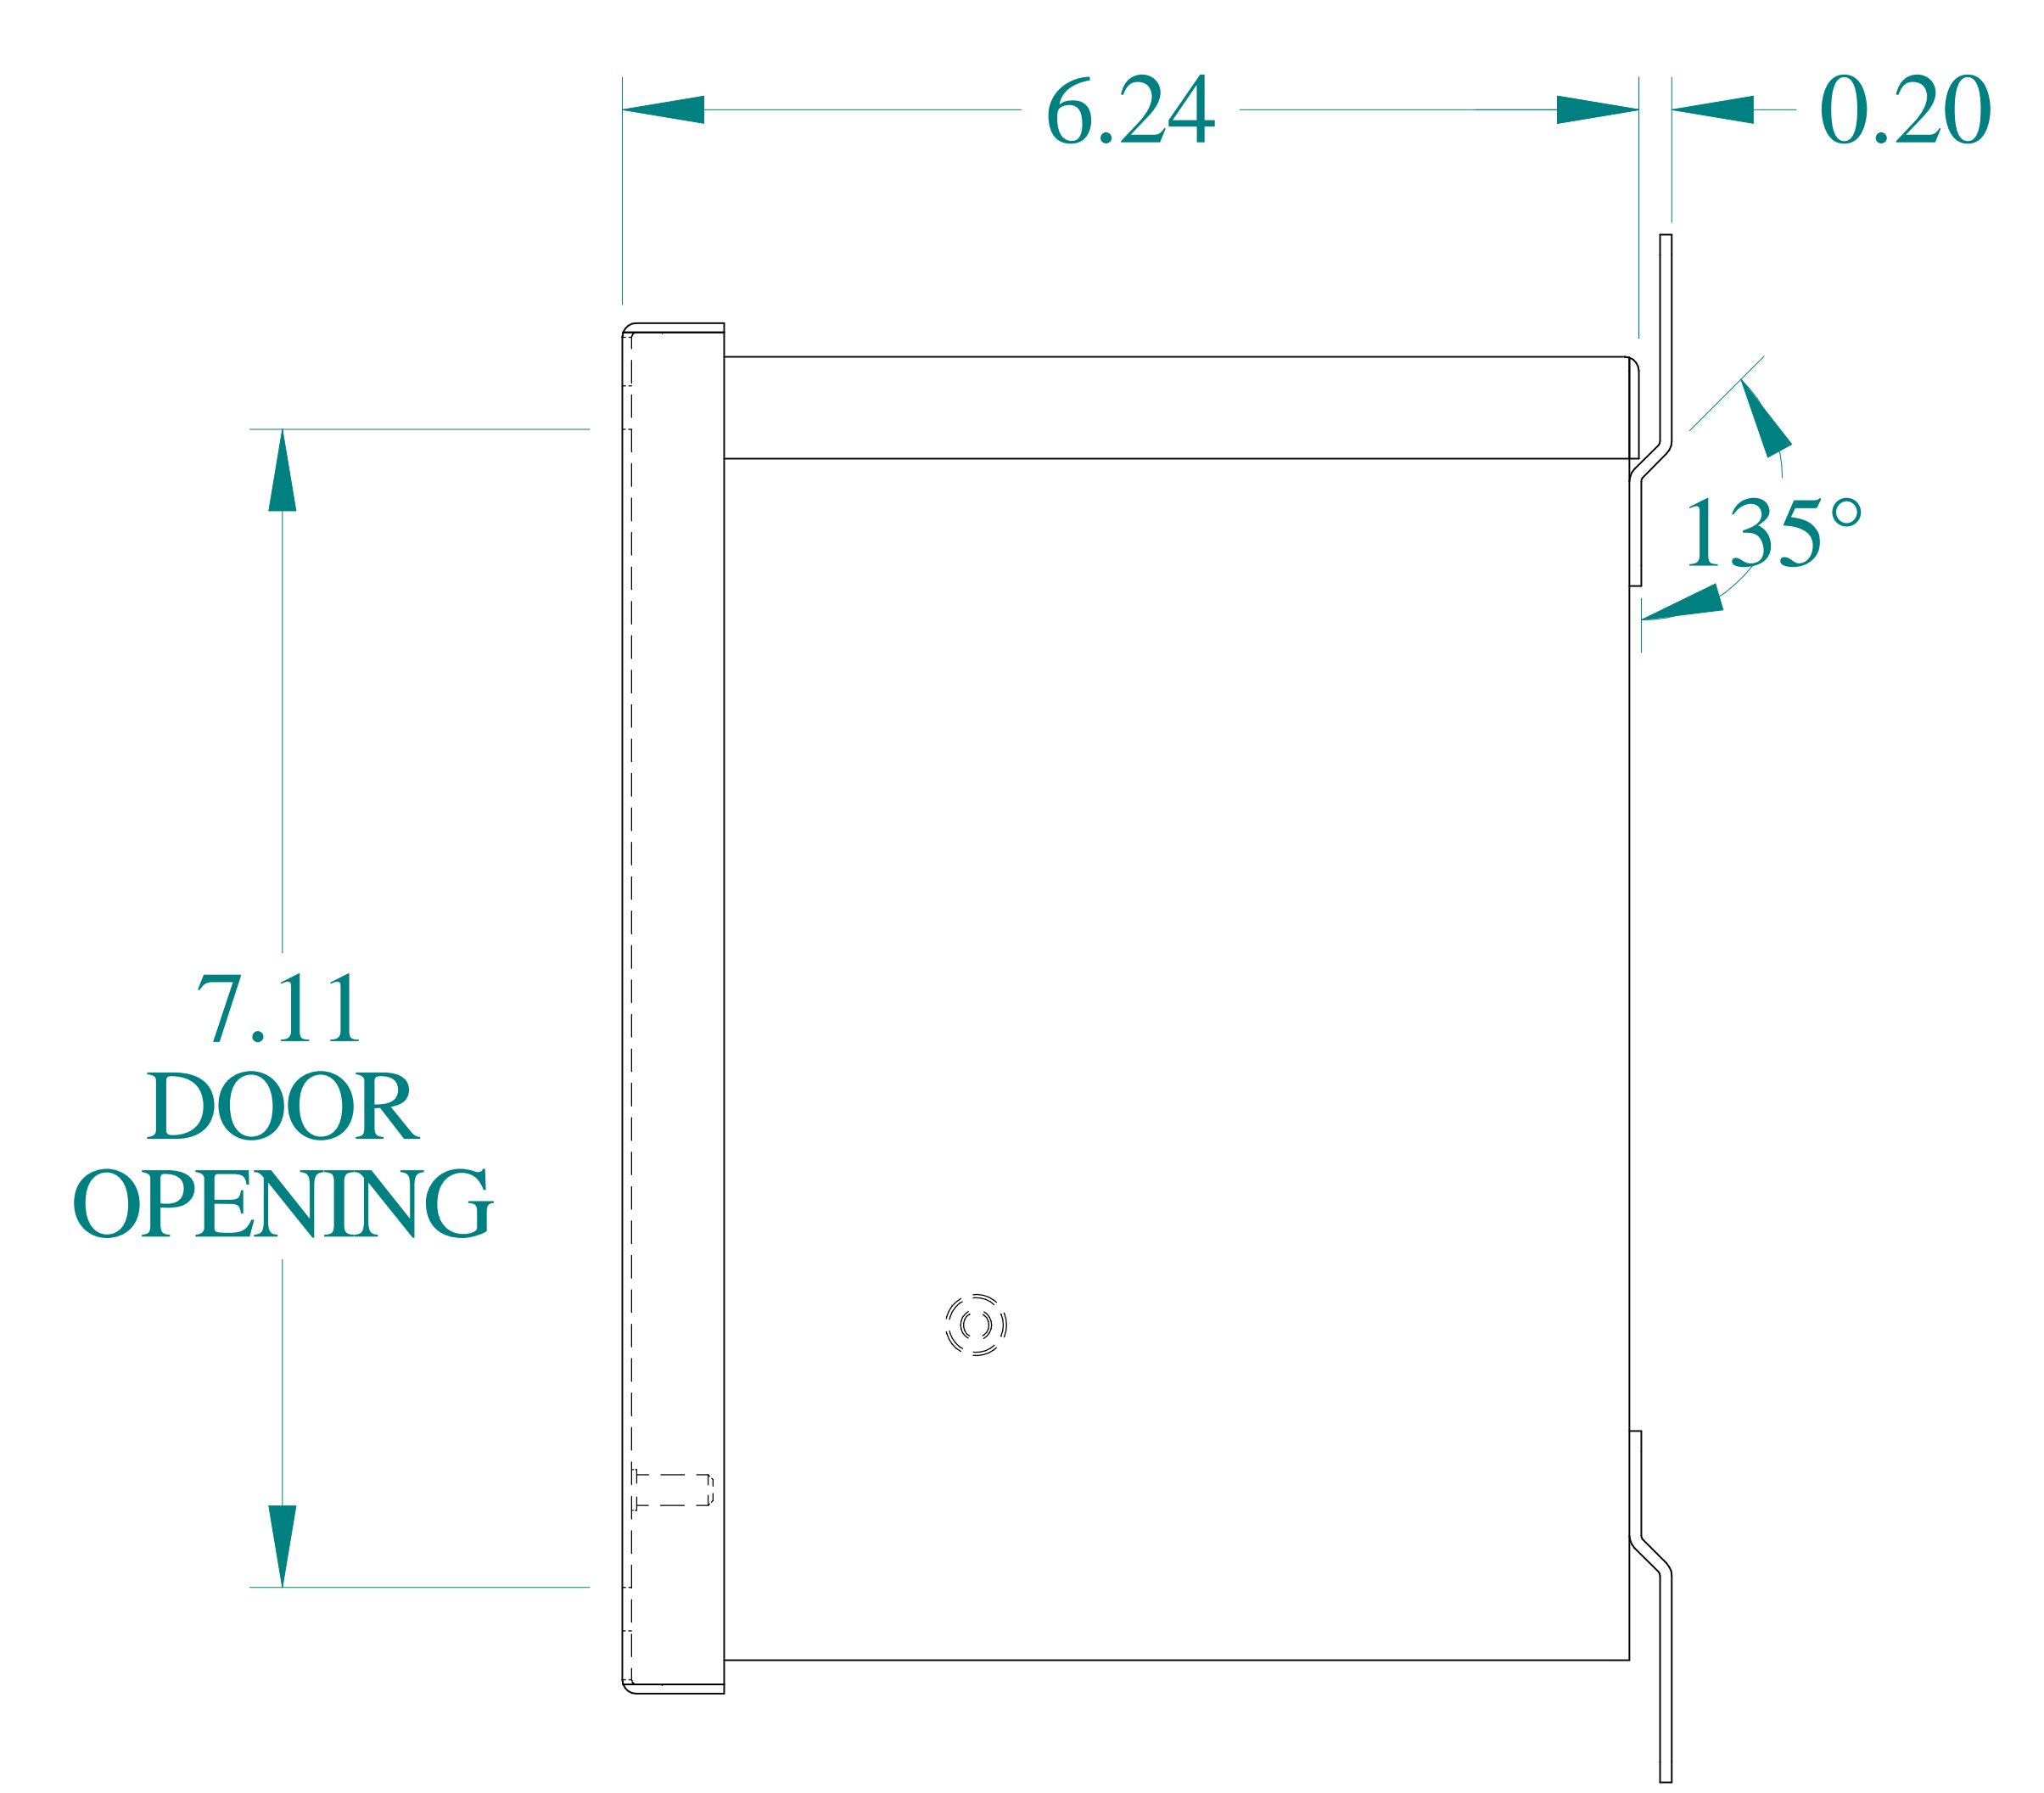

TOP VIEW

ISOMETRIC VIEWS

GROUND STUD
BODY
SIDE VIEW

GROUND STUD
DOOR

FRONT VIEW

SIDE VIEW

BACK VIEW

BOTTOM VIEW

Data subject to change without notice.

Part # : C3R886ESCNK Date : Aug. 22, 2023

Link: www.hamfmg.com/C3R886ESCNK