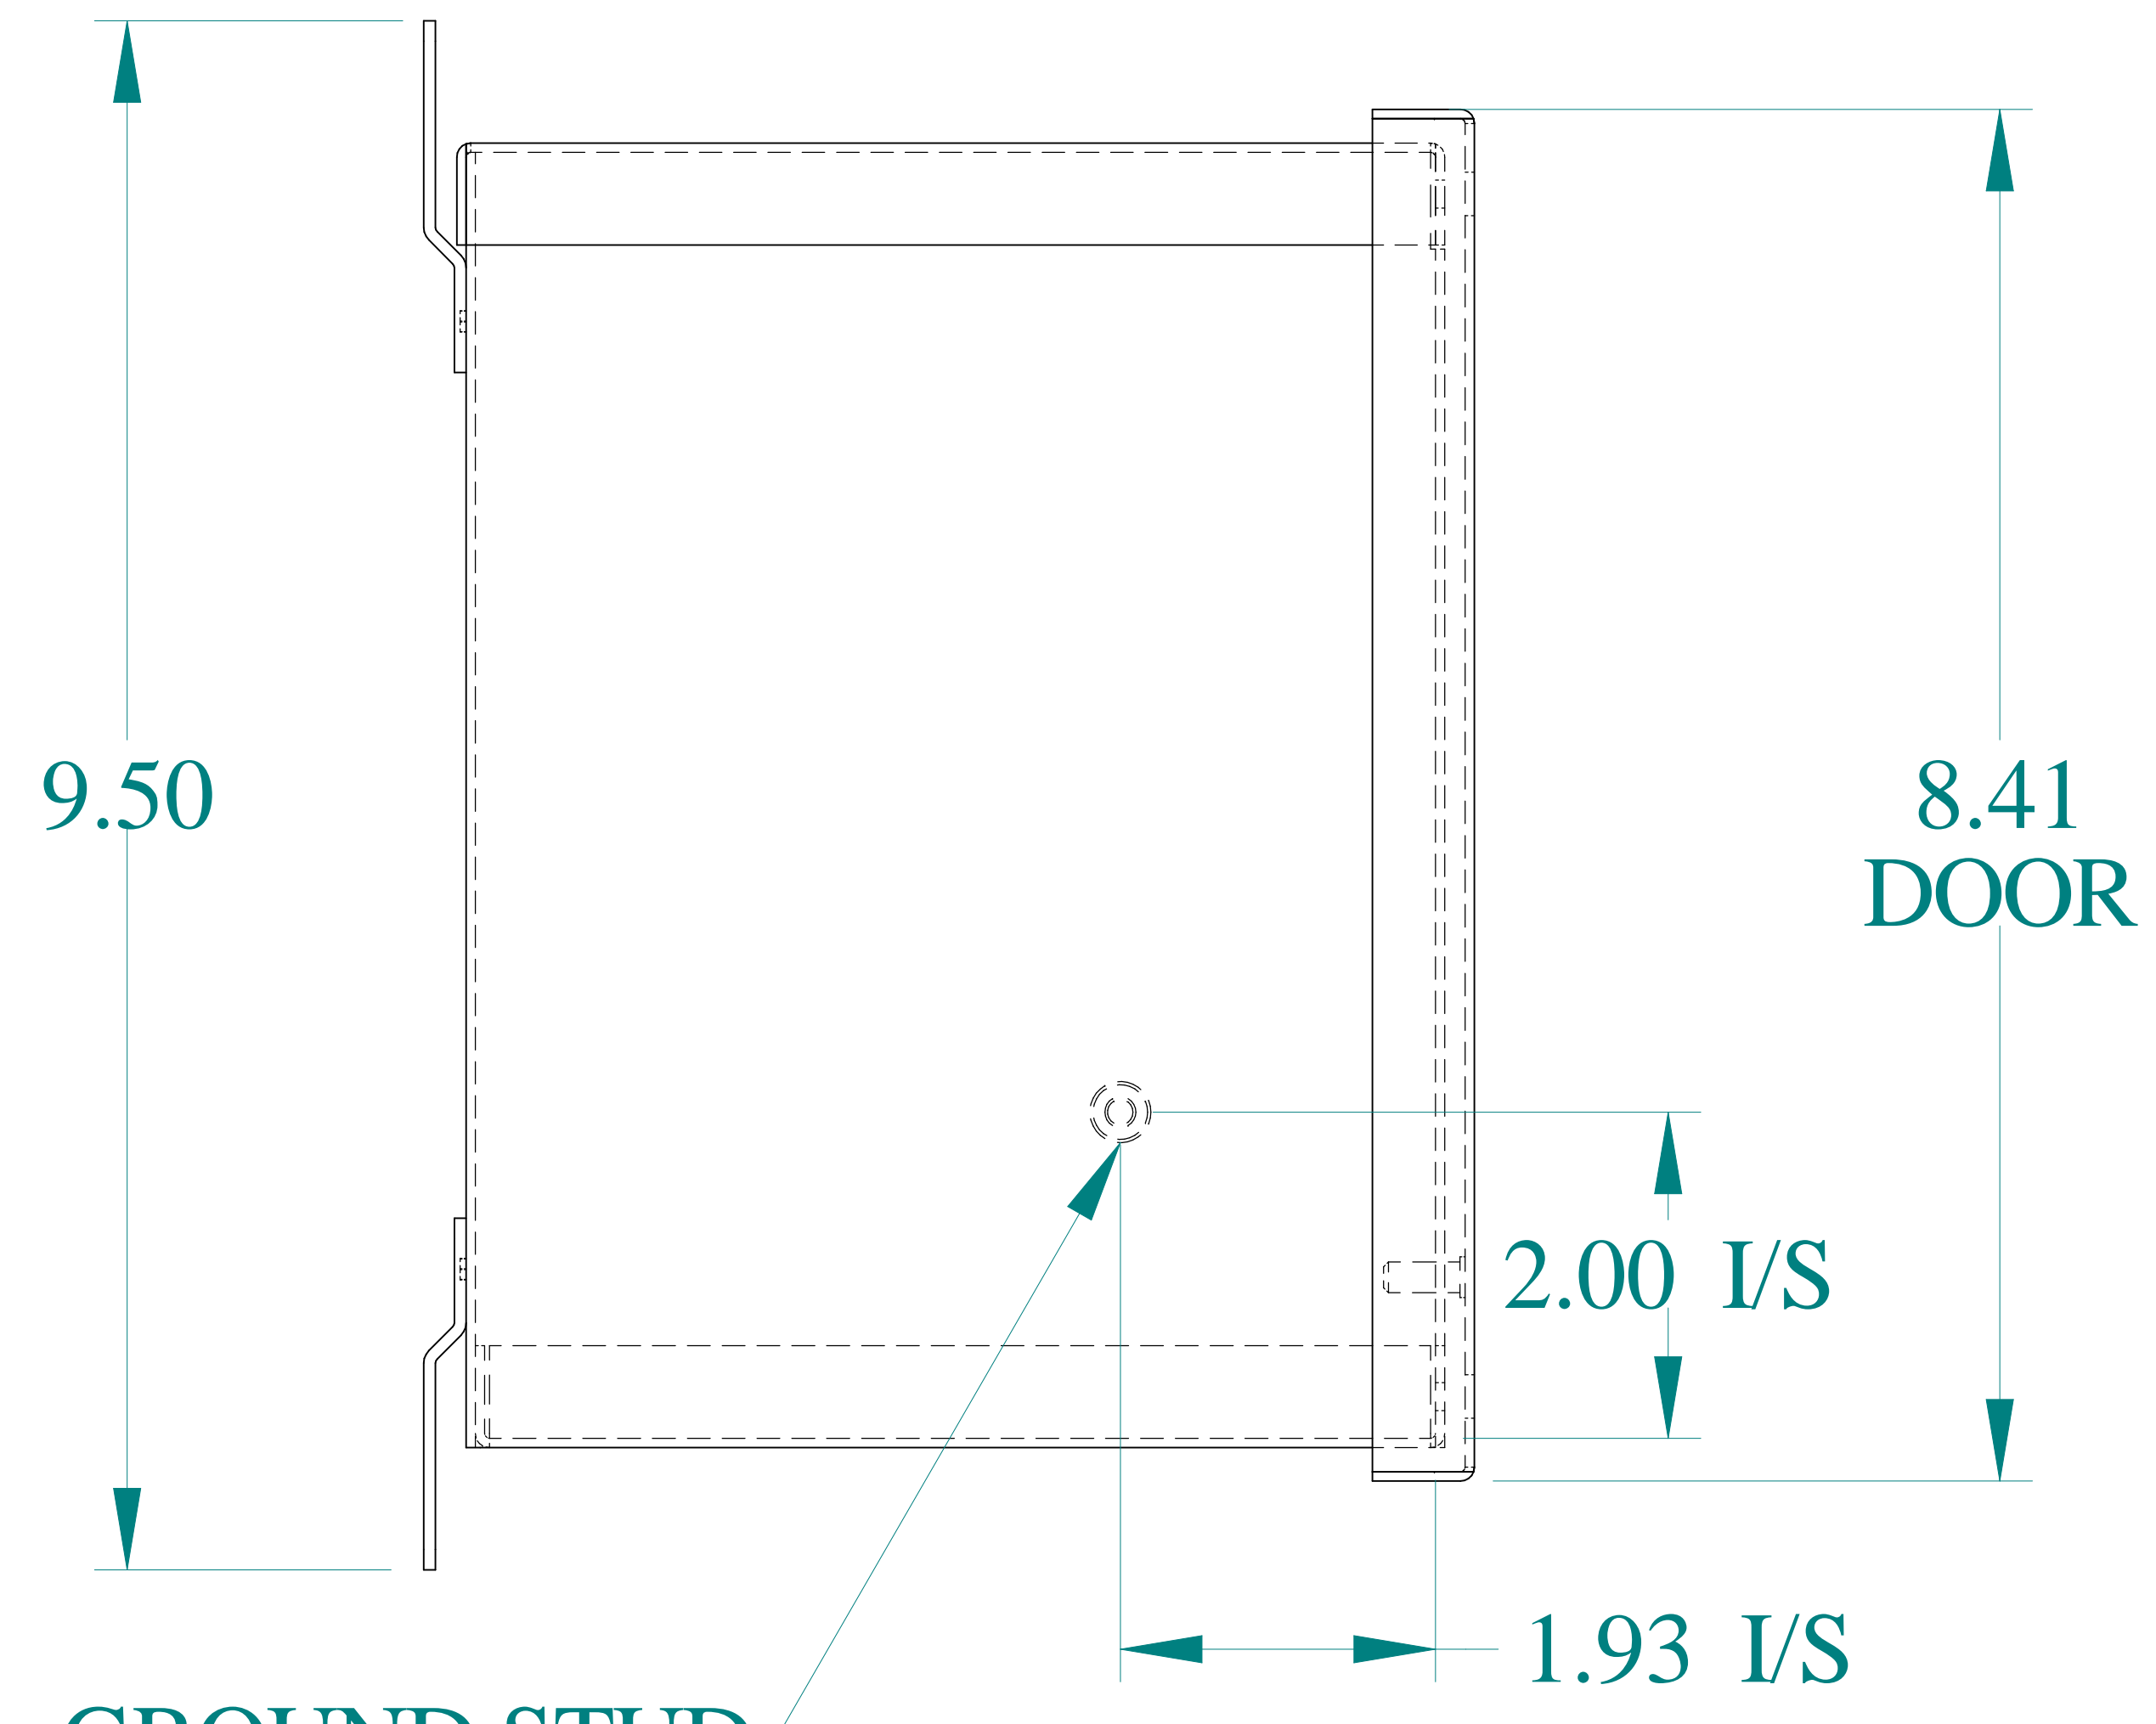

TOP VIEW

ISOMETRIC VIEWS

GROUND STUD
BODY
SIDE VIEW

GROUND STUD
DOOR

FRONT VIEW

SIDE VIEW

BACK VIEW

BOTTOM VIEW

Data subject to change without notice.

Part # : C3R886ESCNK Date : Aug. 22, 2023

Link: www.hamfmg.com/C3R886ESCNK