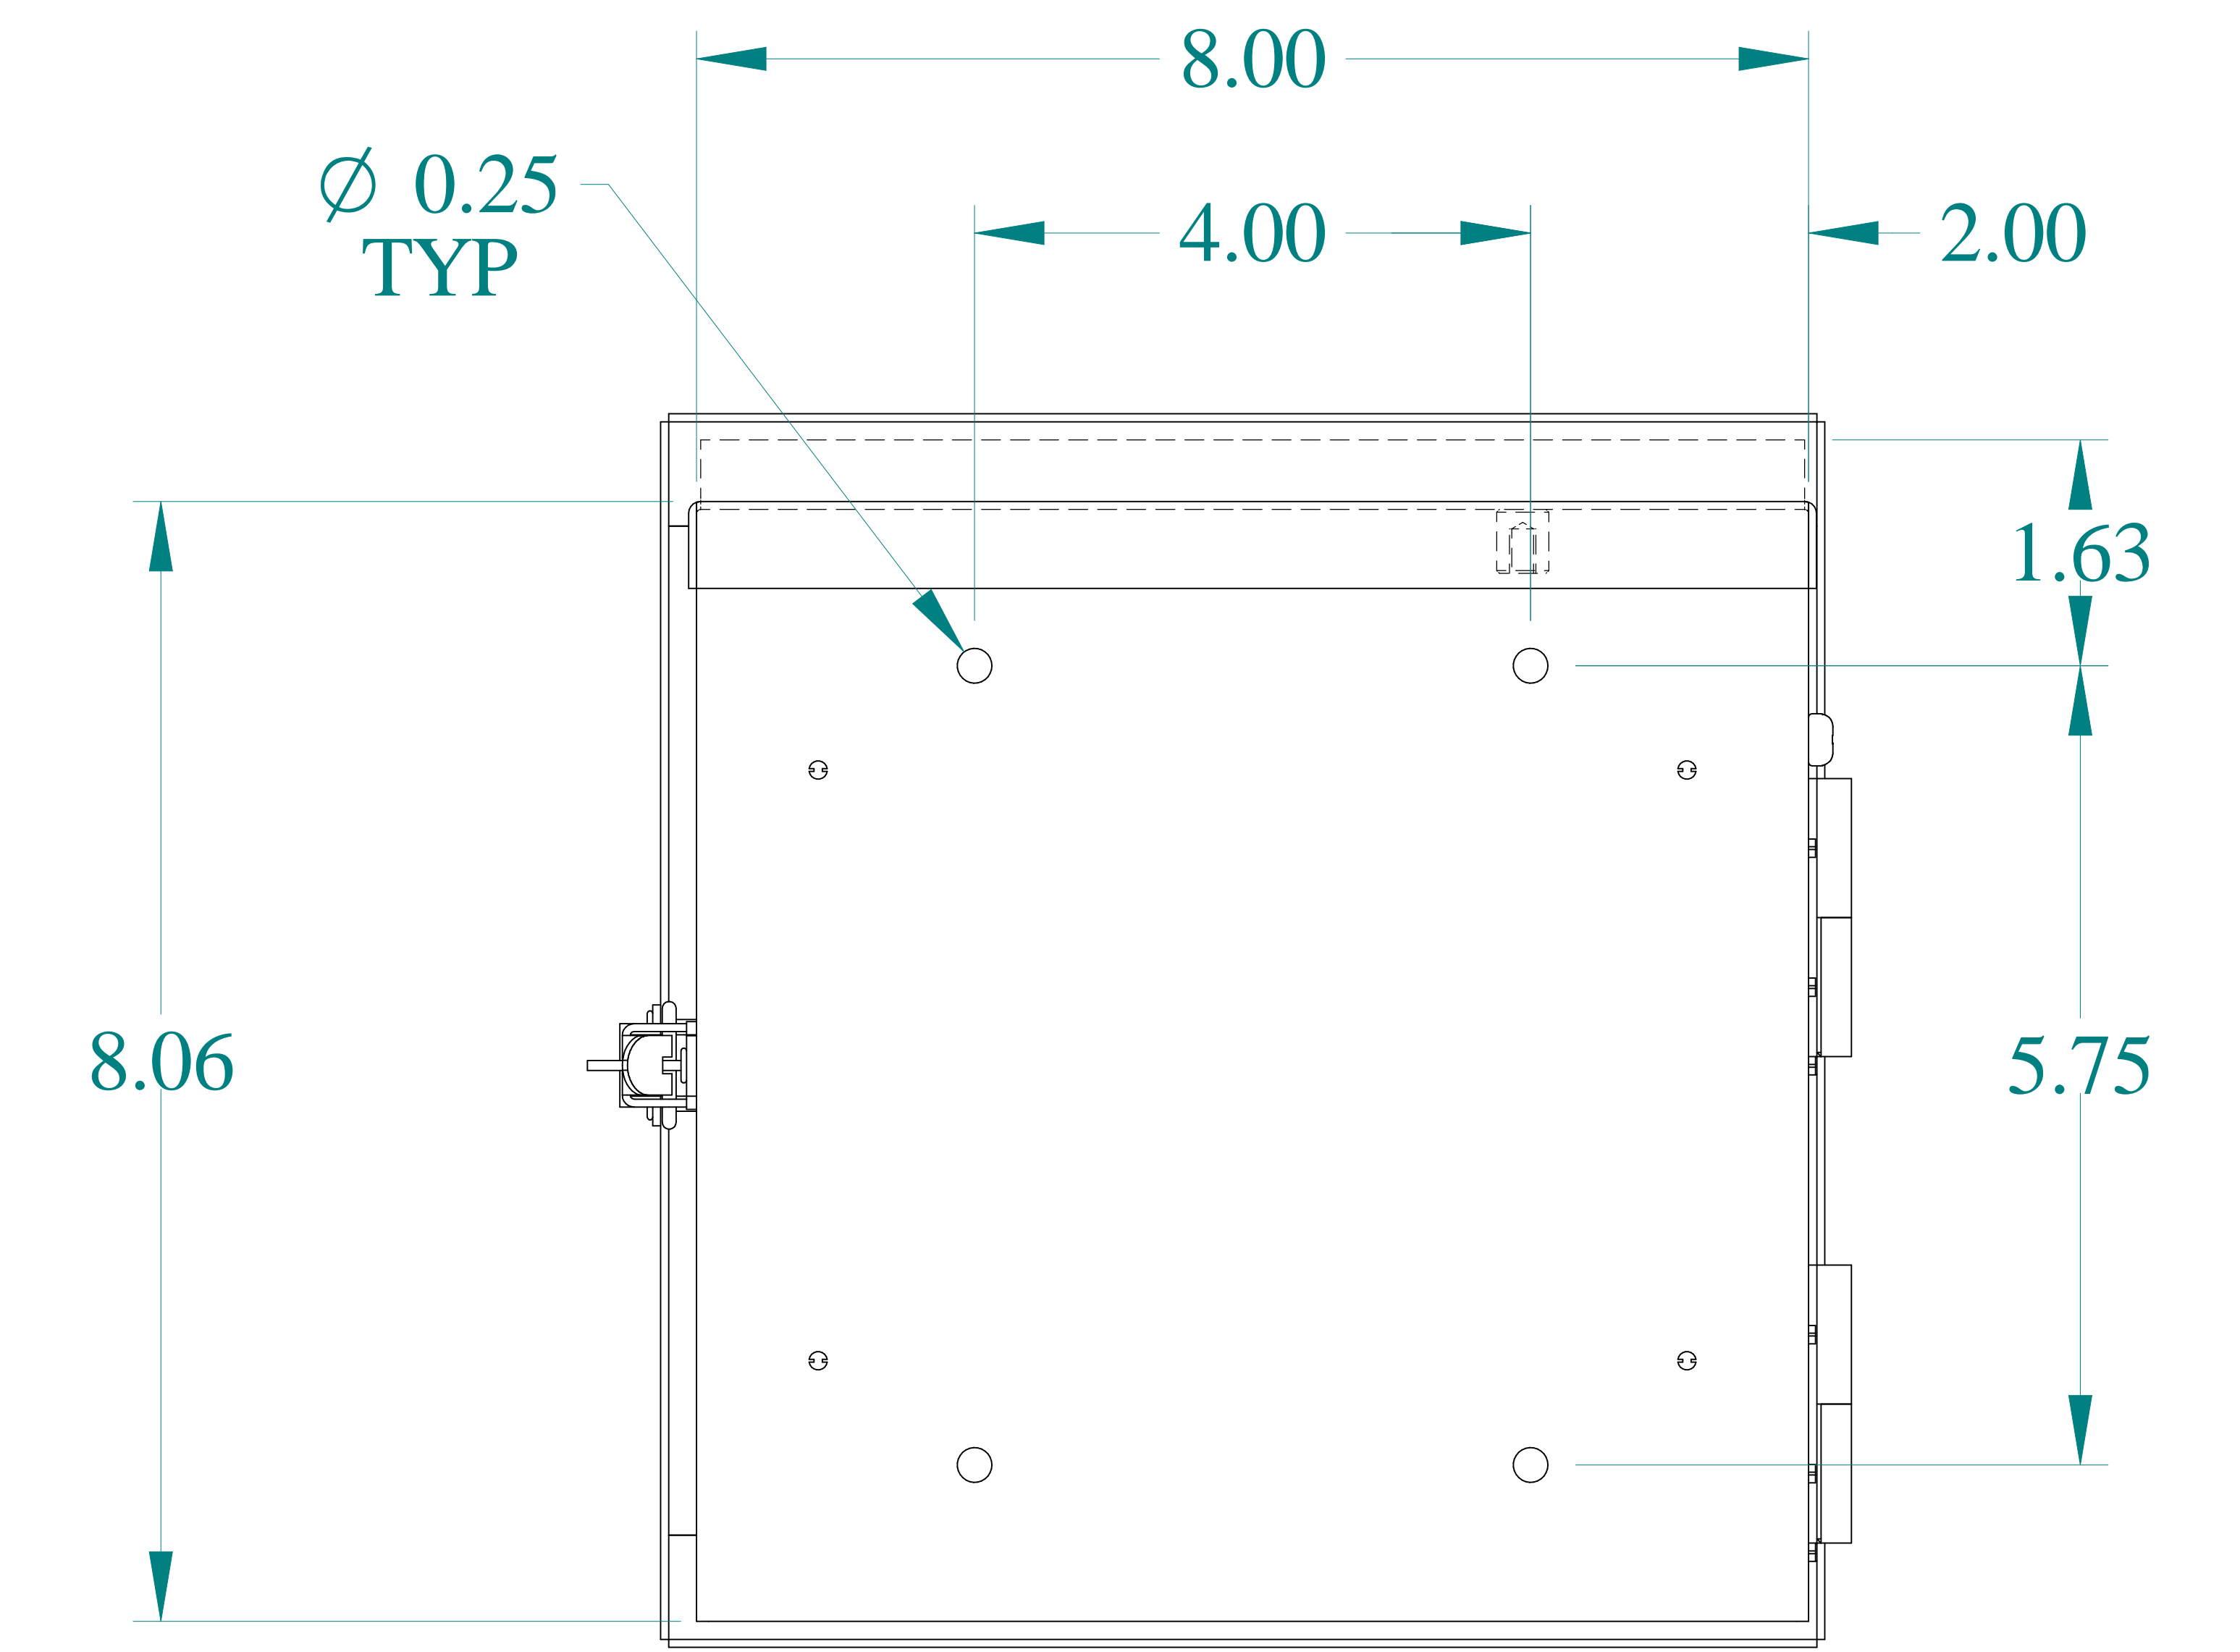

TOP VIEW

ISOMETRIC VIEWS

SIDE VIEW

FRONT VIEW

SIDE VIEW

BACK VIEW

BOTTOM VIEW

Data subject to change without notice.

Part # : C3R886HCLO Date : Feb. 10, 2021

Link: www.hamfmg.com/C3R886HCLO