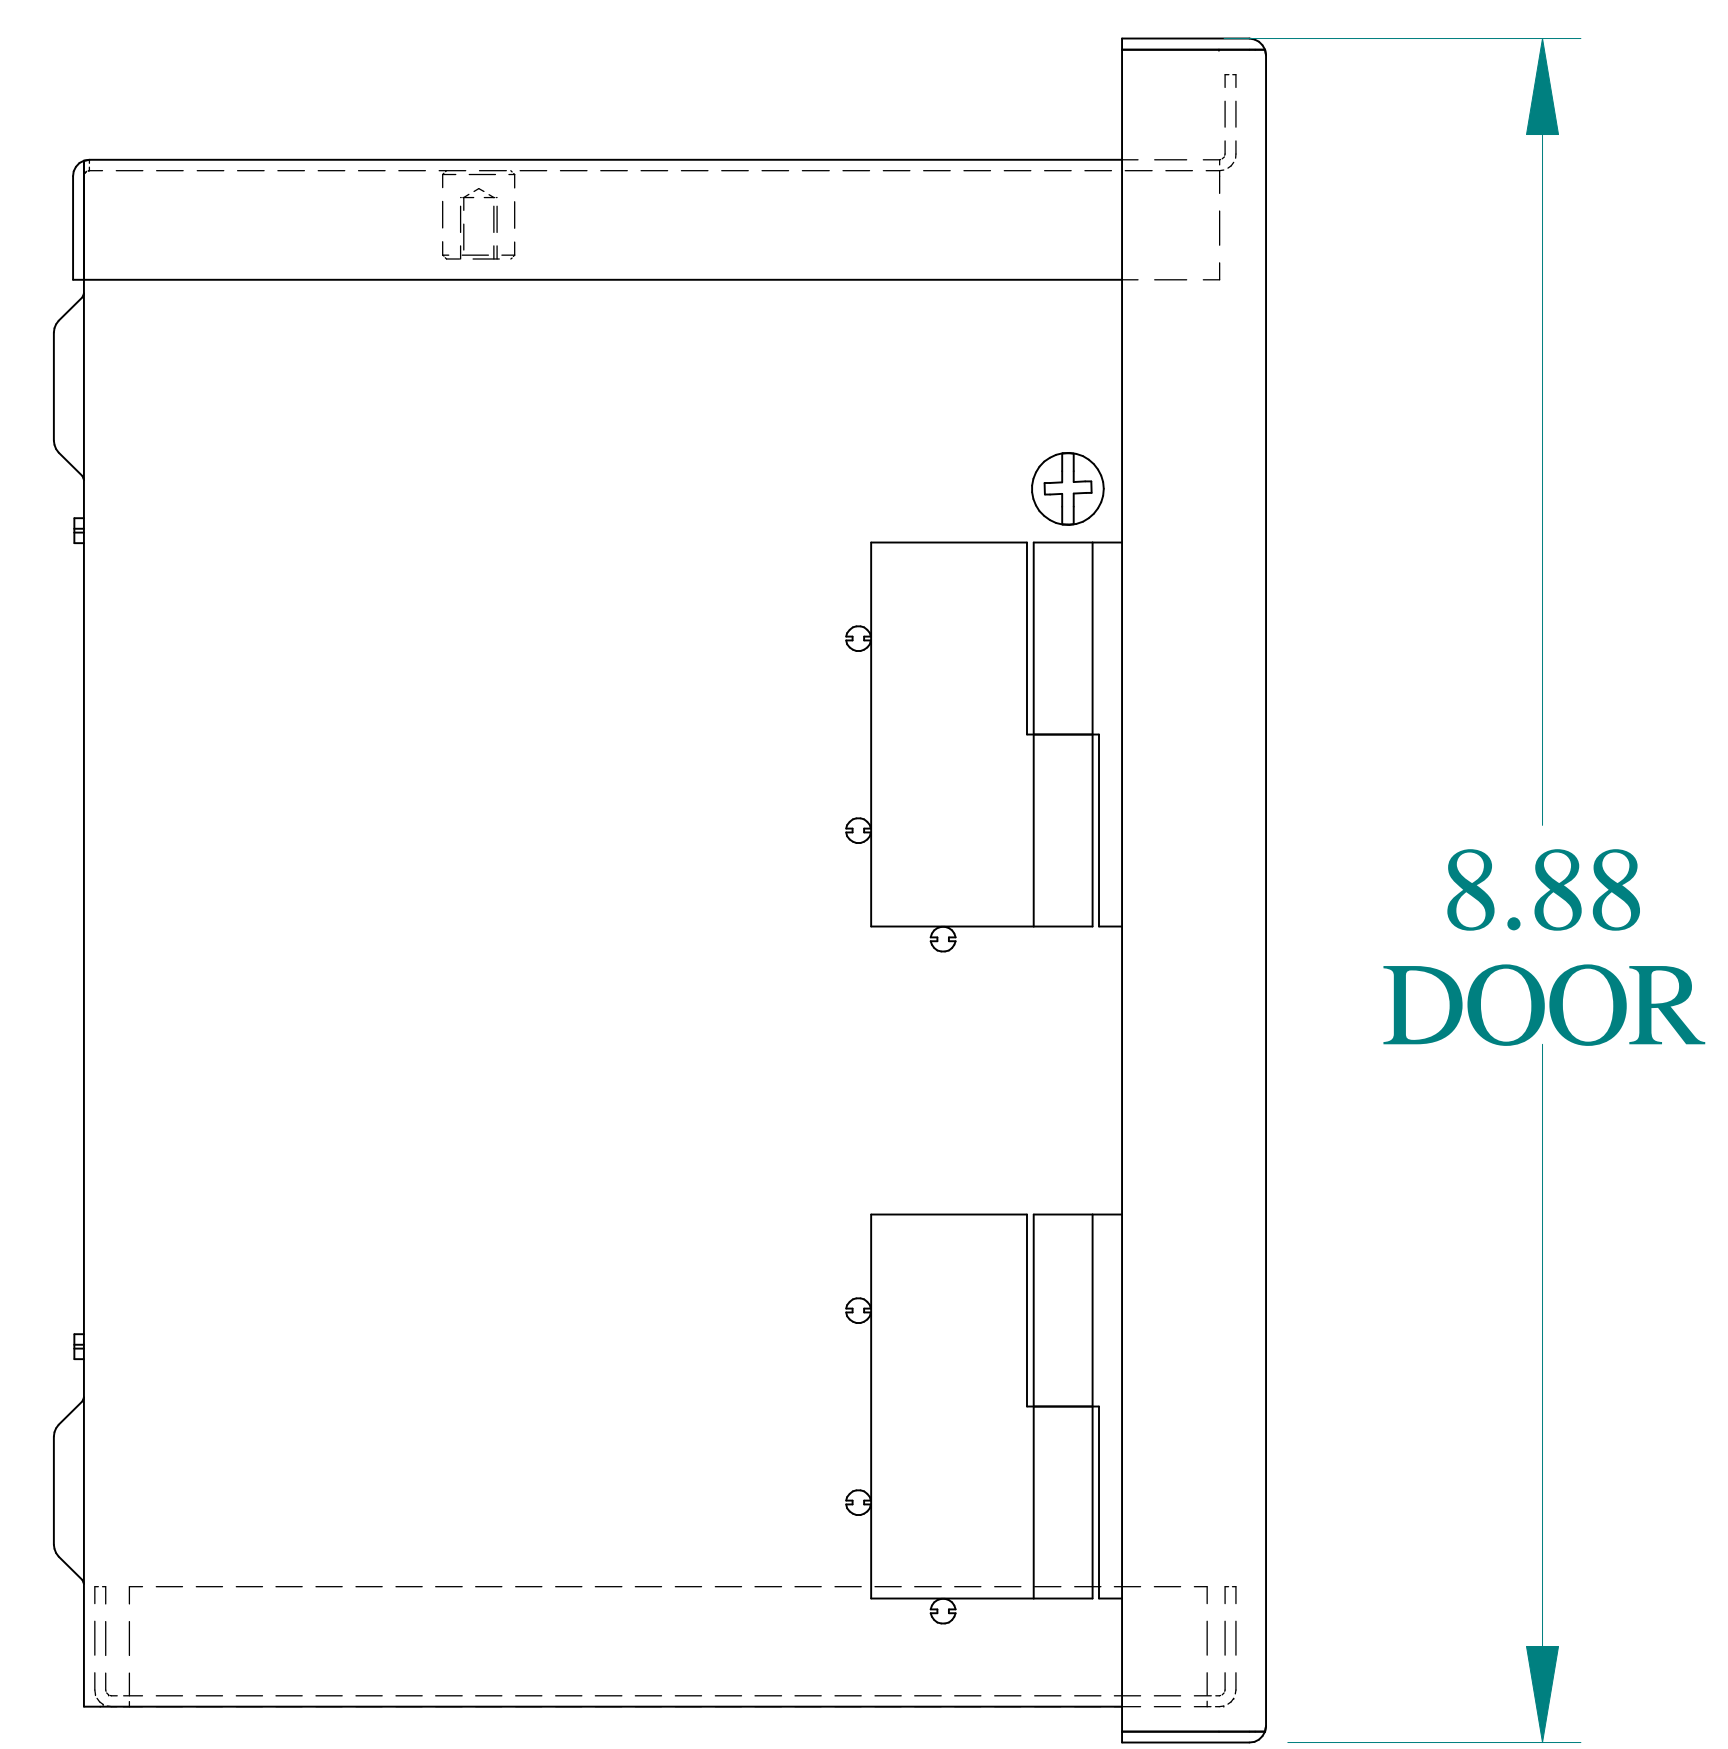

TOP VIEW

ISOMETRIC VIEWS

SIDE VIEW

FRONT VIEW

SIDE VIEW

BACK VIEW

BOTTOM VIEW

Data subject to change without notice.

Part # : C3R886HCLO Date : Feb. 10, 2021

Link: www.hamfmg.com/C3R886HCLO