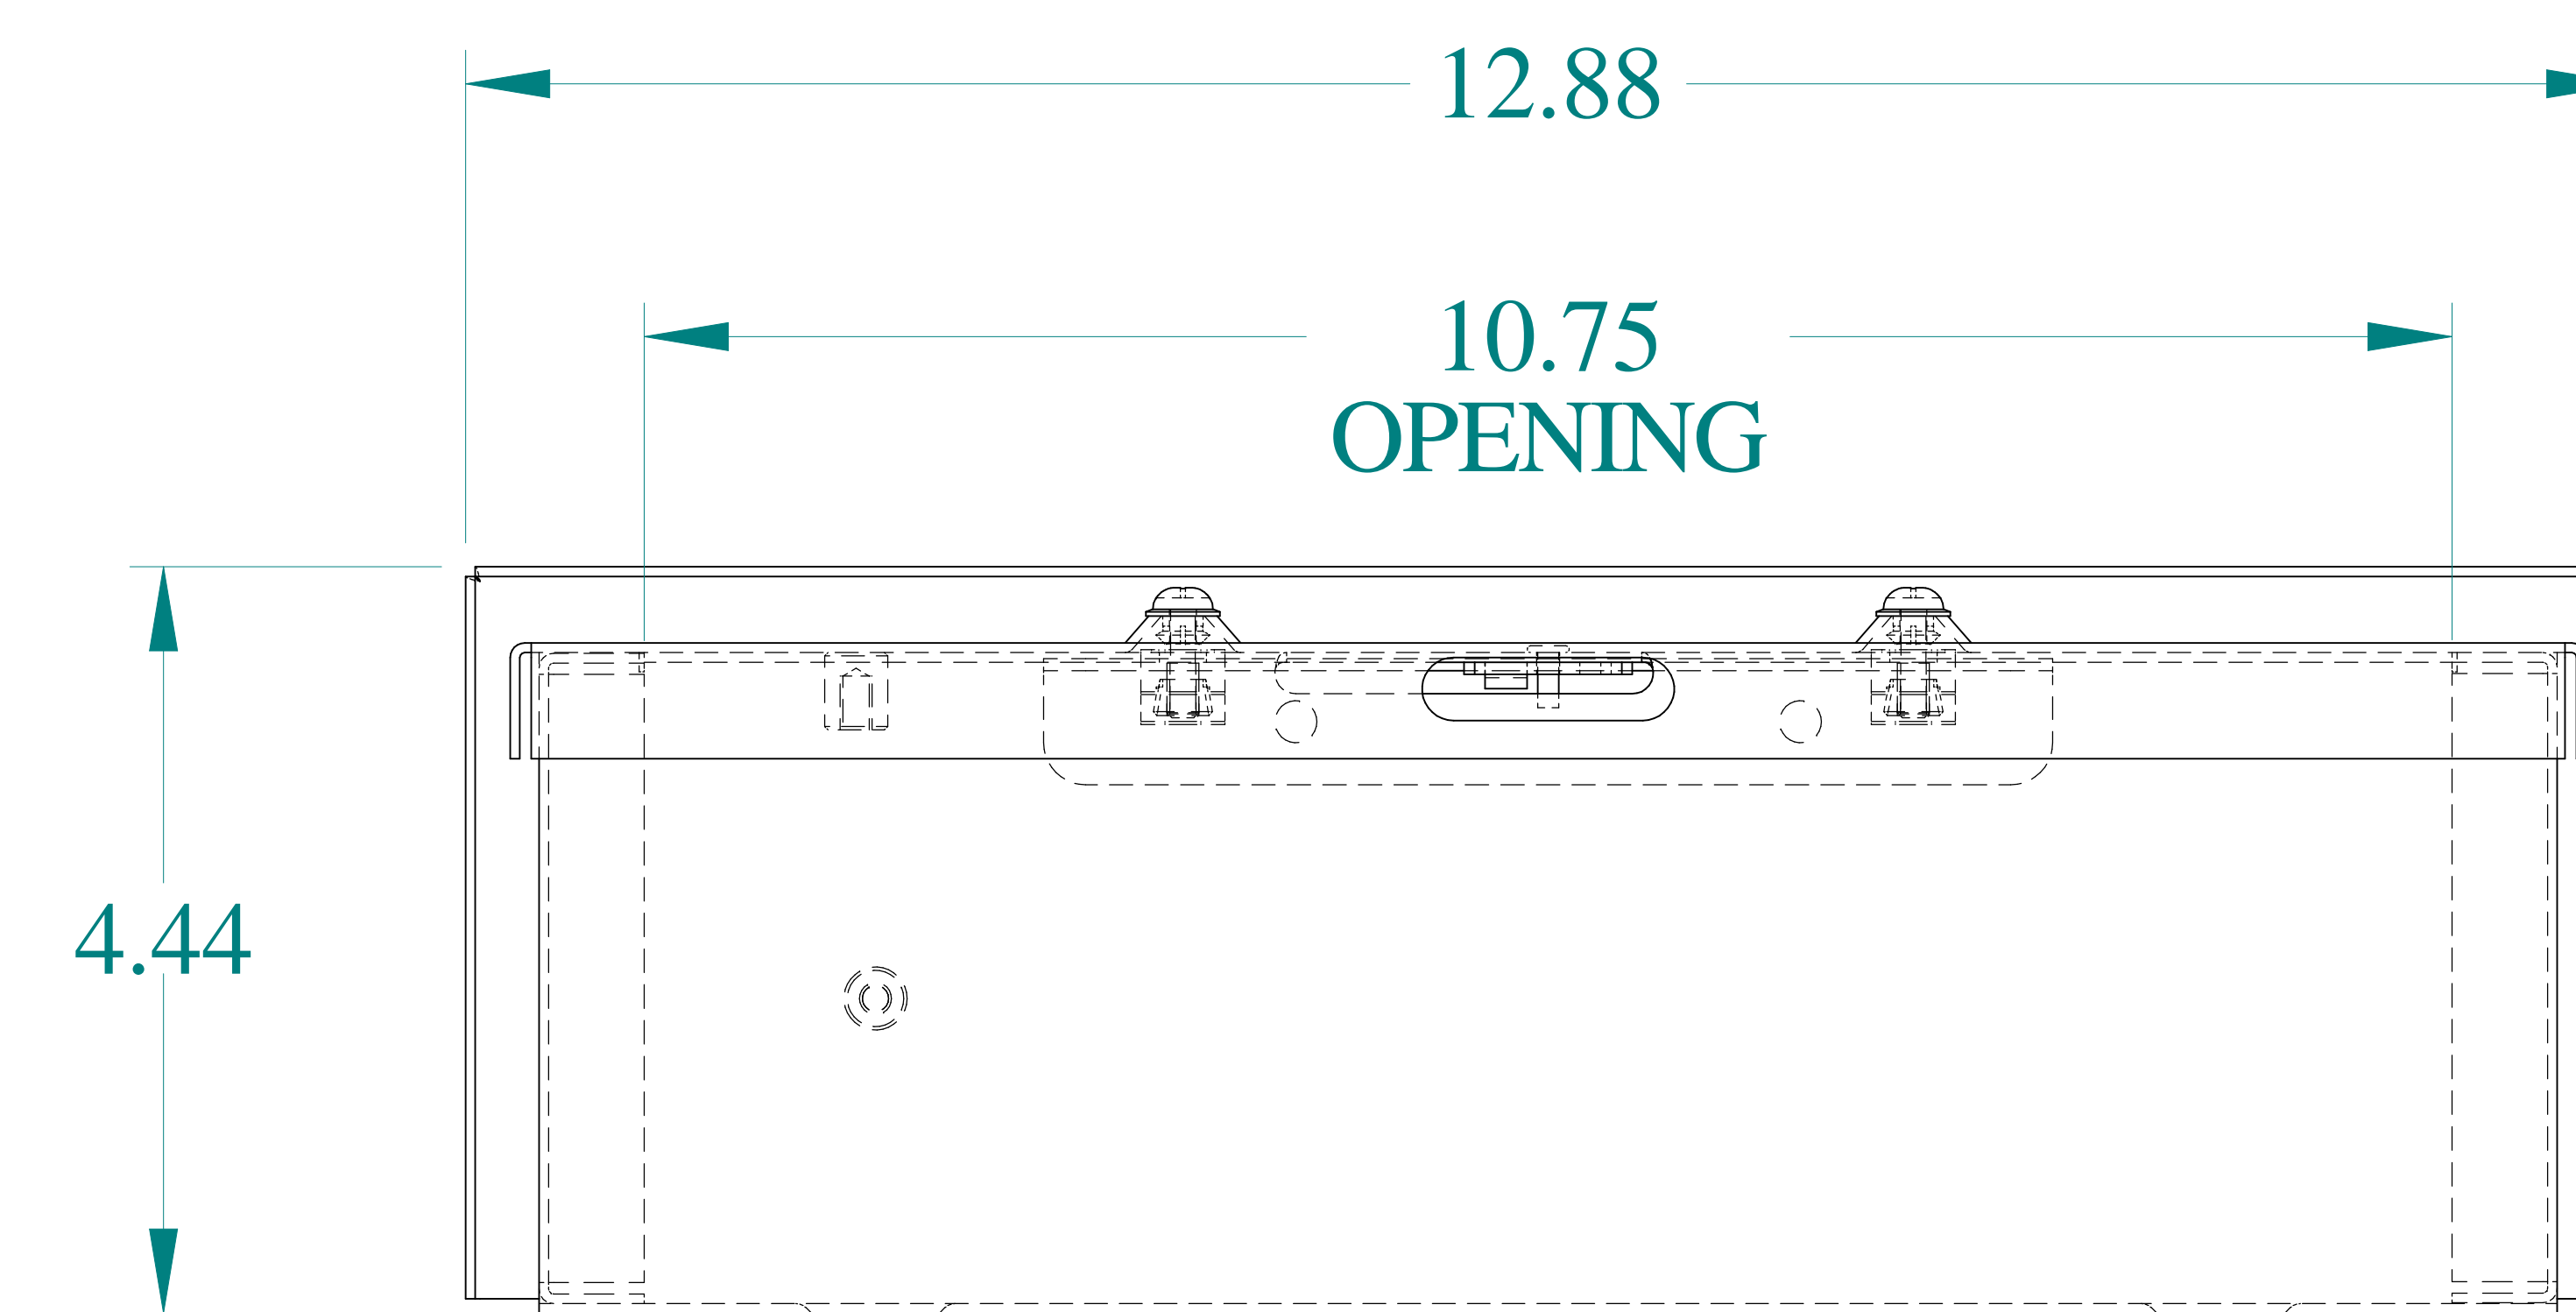

TOP VIEW

ISOMETRIC VIEWS

SIDE VIEW

FRONT VIEW

SIDE VIEW

BACK VIEW

BOTTOM VIEW

Data subject to change without notice.

Part # : C3RWT412

Date : Mar. 28, 2024

Link: www.hammg.com/C3RWT412