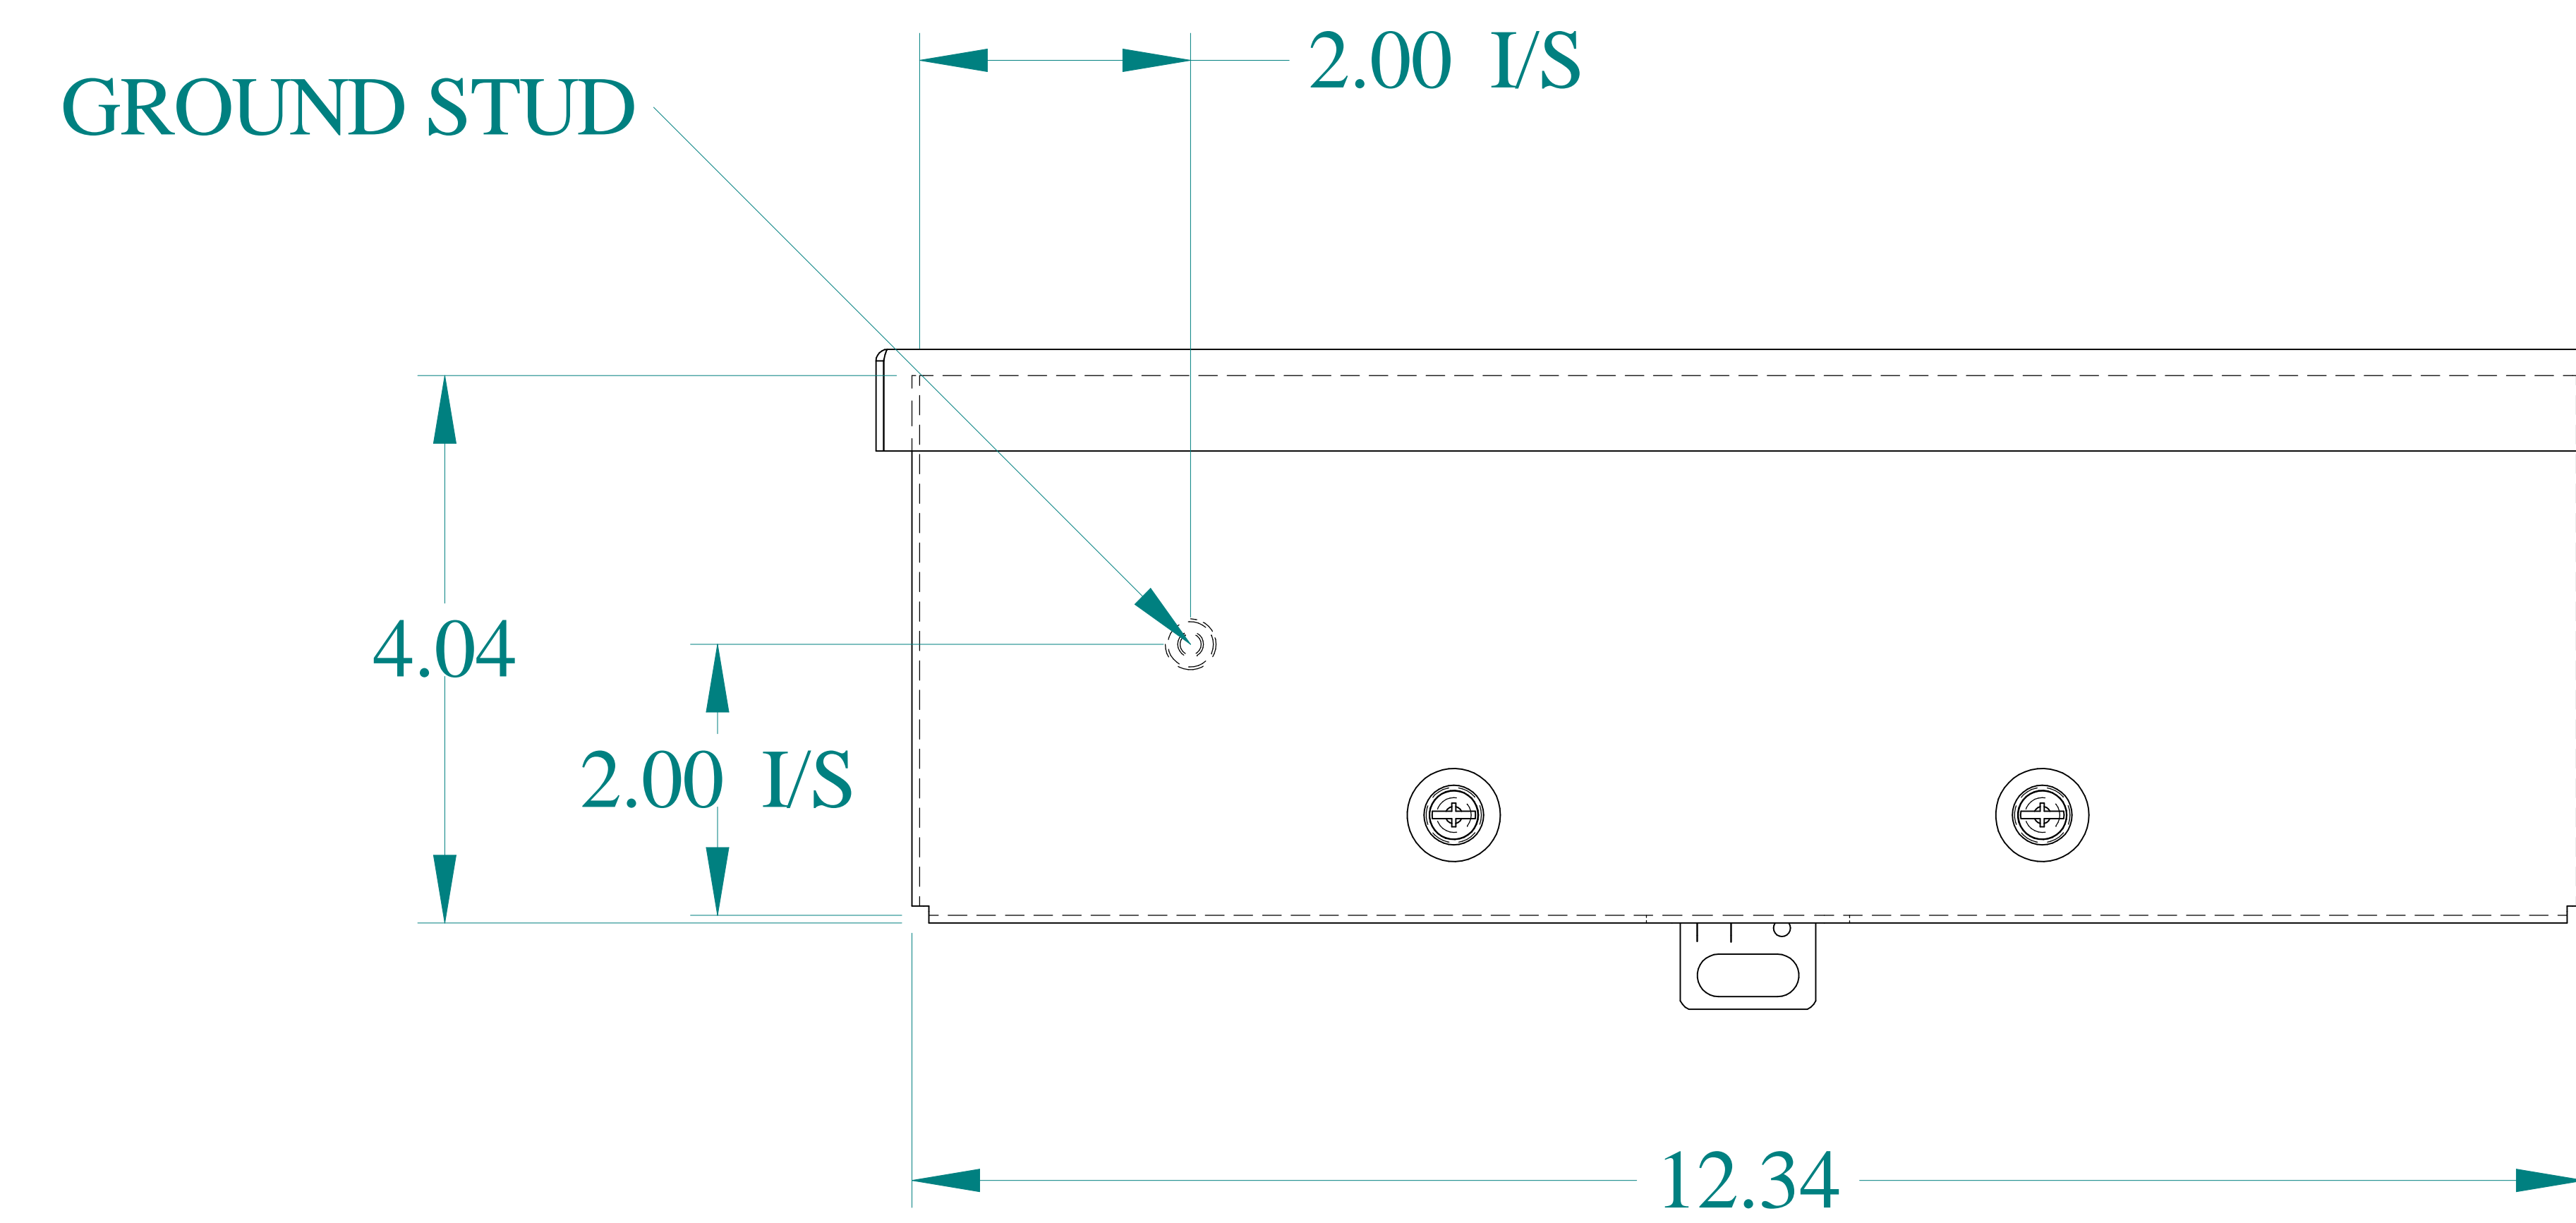

TOP VIEW

ISOMETRIC VIEWS

SIDE VIEW

FRONT VIEW

SIDE VIEW

BACK VIEW

BOTTOM VIEW

Data subject to change without notice.

Part # : C3RWT412

Date : Mar. 28, 2024

Link: www.hammg.com/C3RWT412