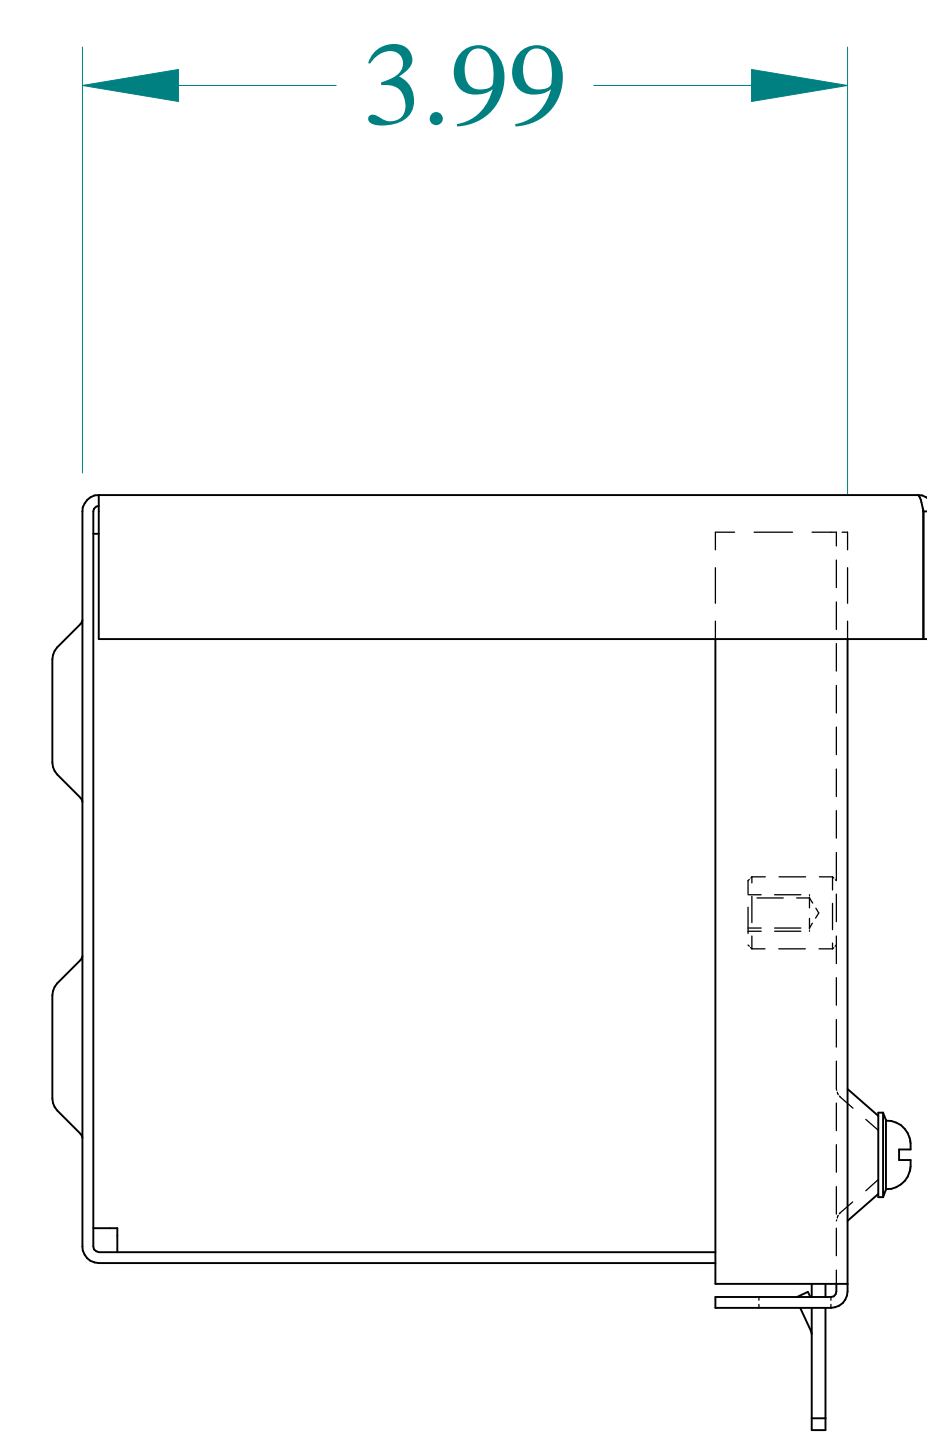

TOP VIEW

ISOMETRIC VIEWS

SIDE VIEW

FRONT VIEW

SIDE VIEW

BACK VIEW

BOTTOM VIEW

Data subject to change without notice.

Part # : C3RWT412

Date : Mar. 28, 2024

Link: www.hammg.com/C3RWT412