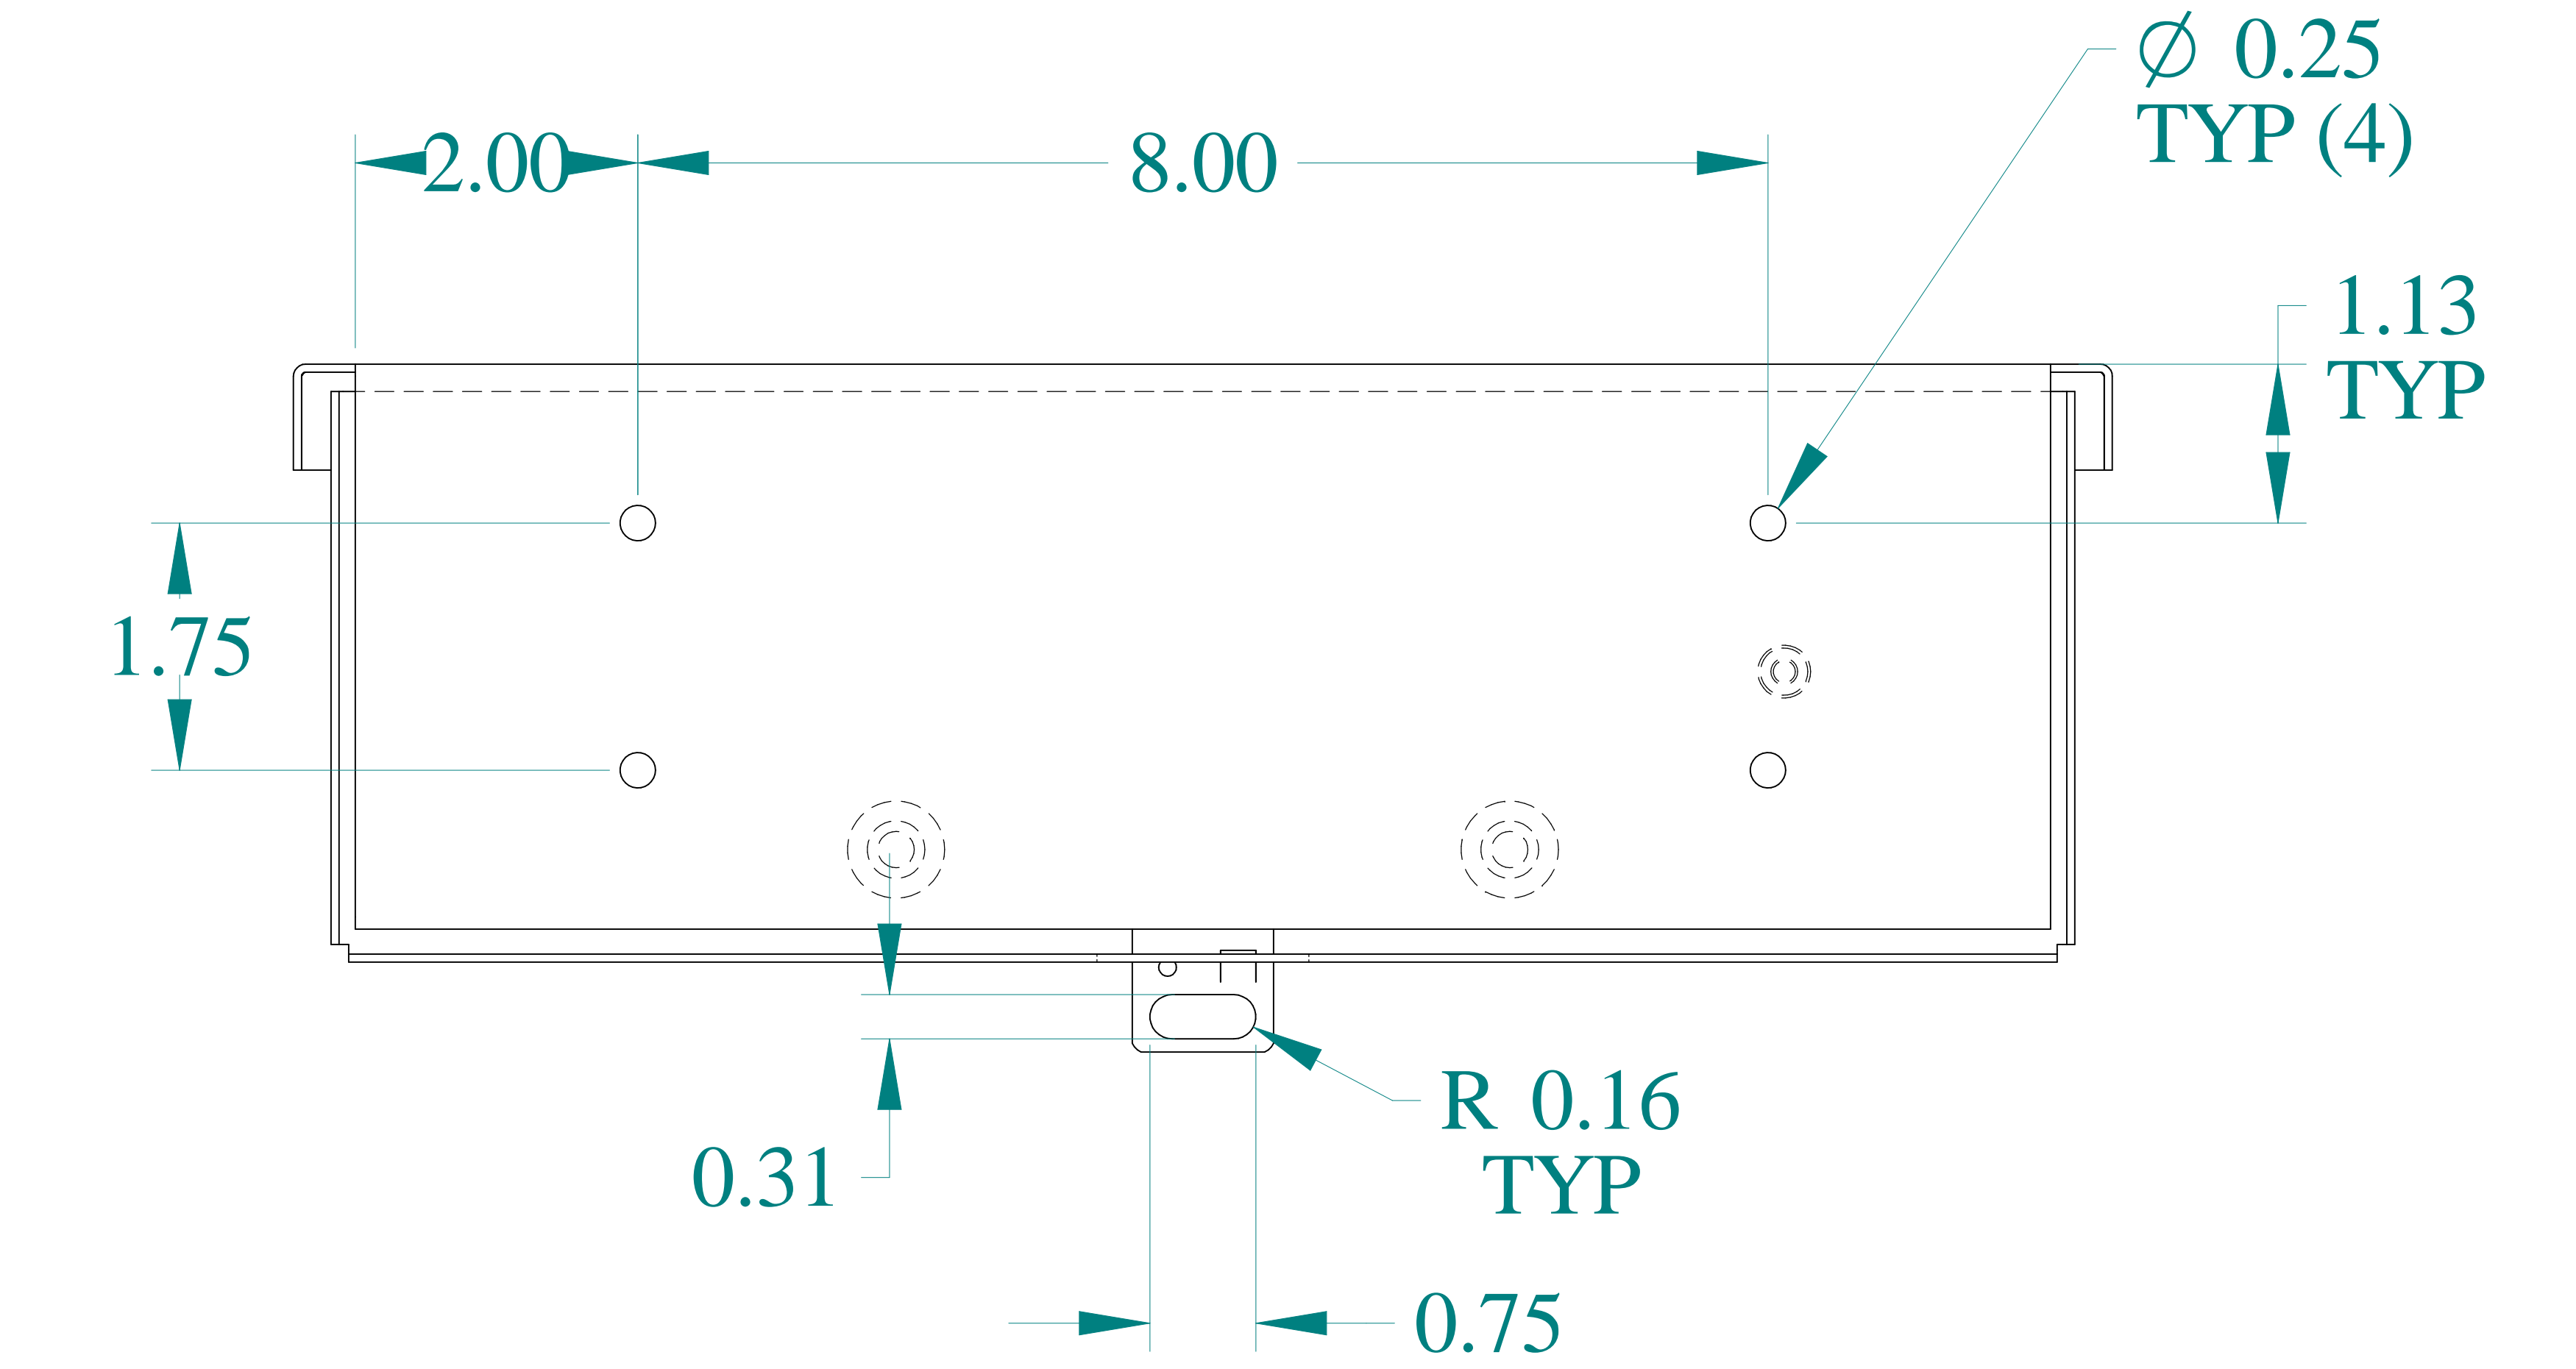

TOP VIEW

ISOMETRIC VIEWS

SIDE VIEW

FRONT VIEW

SIDE VIEW

BACK VIEW

BOTTOM VIEW

Data subject to change without notice.

Part # : C3RWT412

Date : Mar. 28, 2024

Link: www.hammg.com/C3RWT412