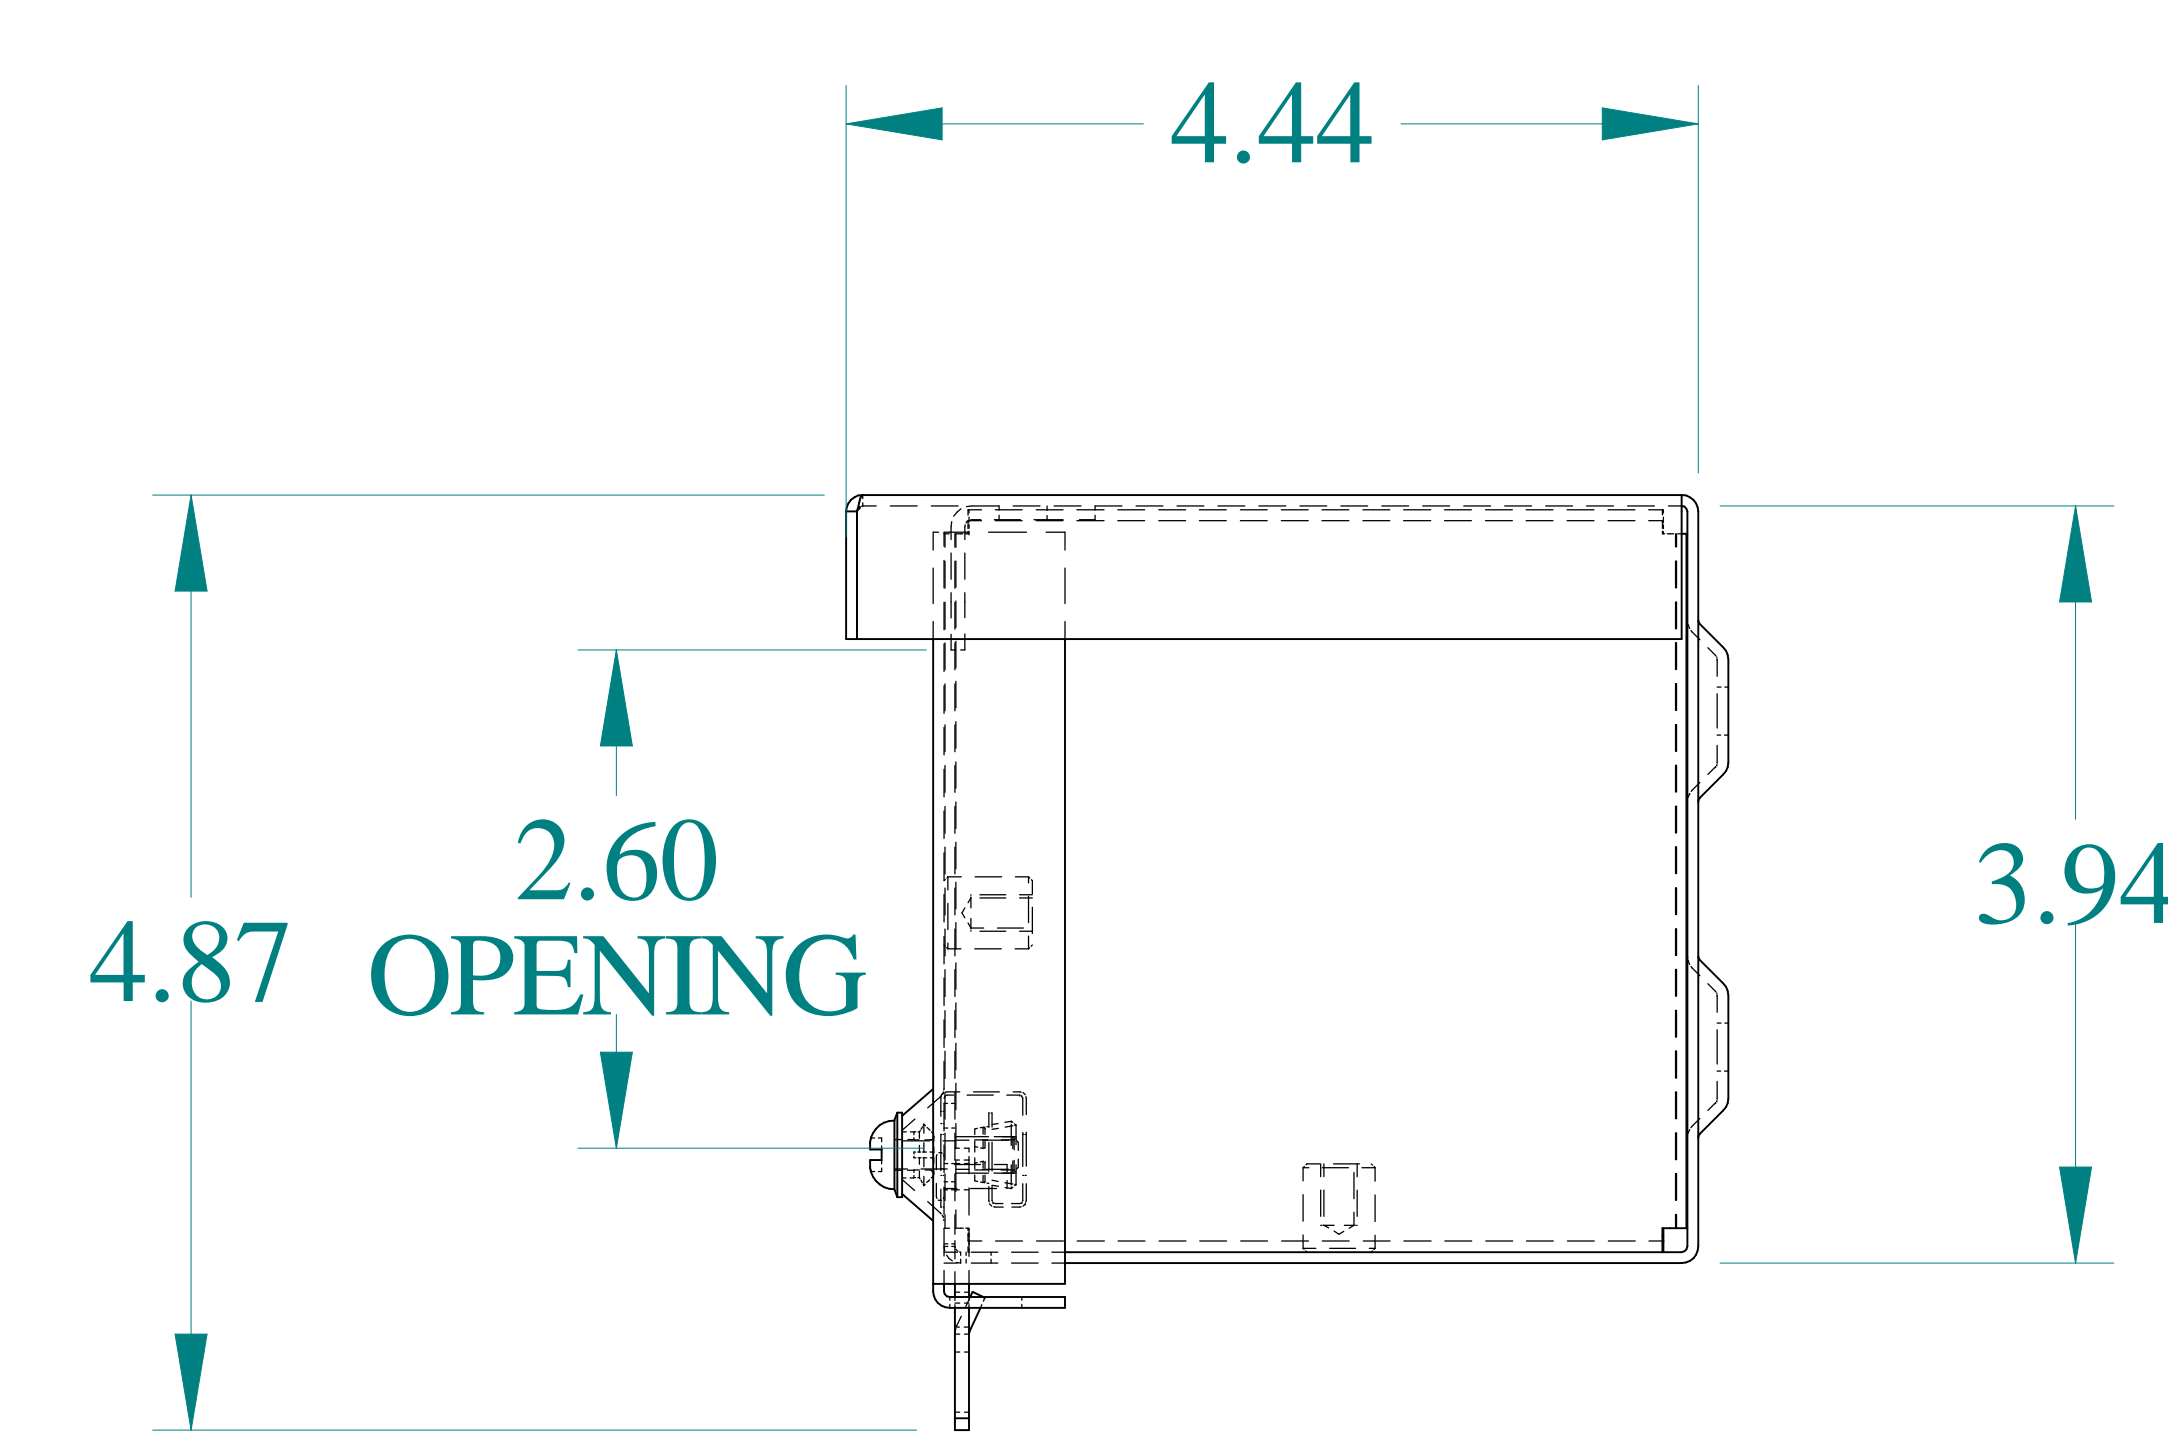

TOP VIEW

ISOMETRIC VIEWS

SIDE VIEW

FRONT VIEW

SIDE VIEW

BACK VIEW

BOTTOM VIEW

Data subject to change without notice.

Part # : C3RWT412

Date : Mar. 28, 2024

Link: www.hammg.com/C3RWT412