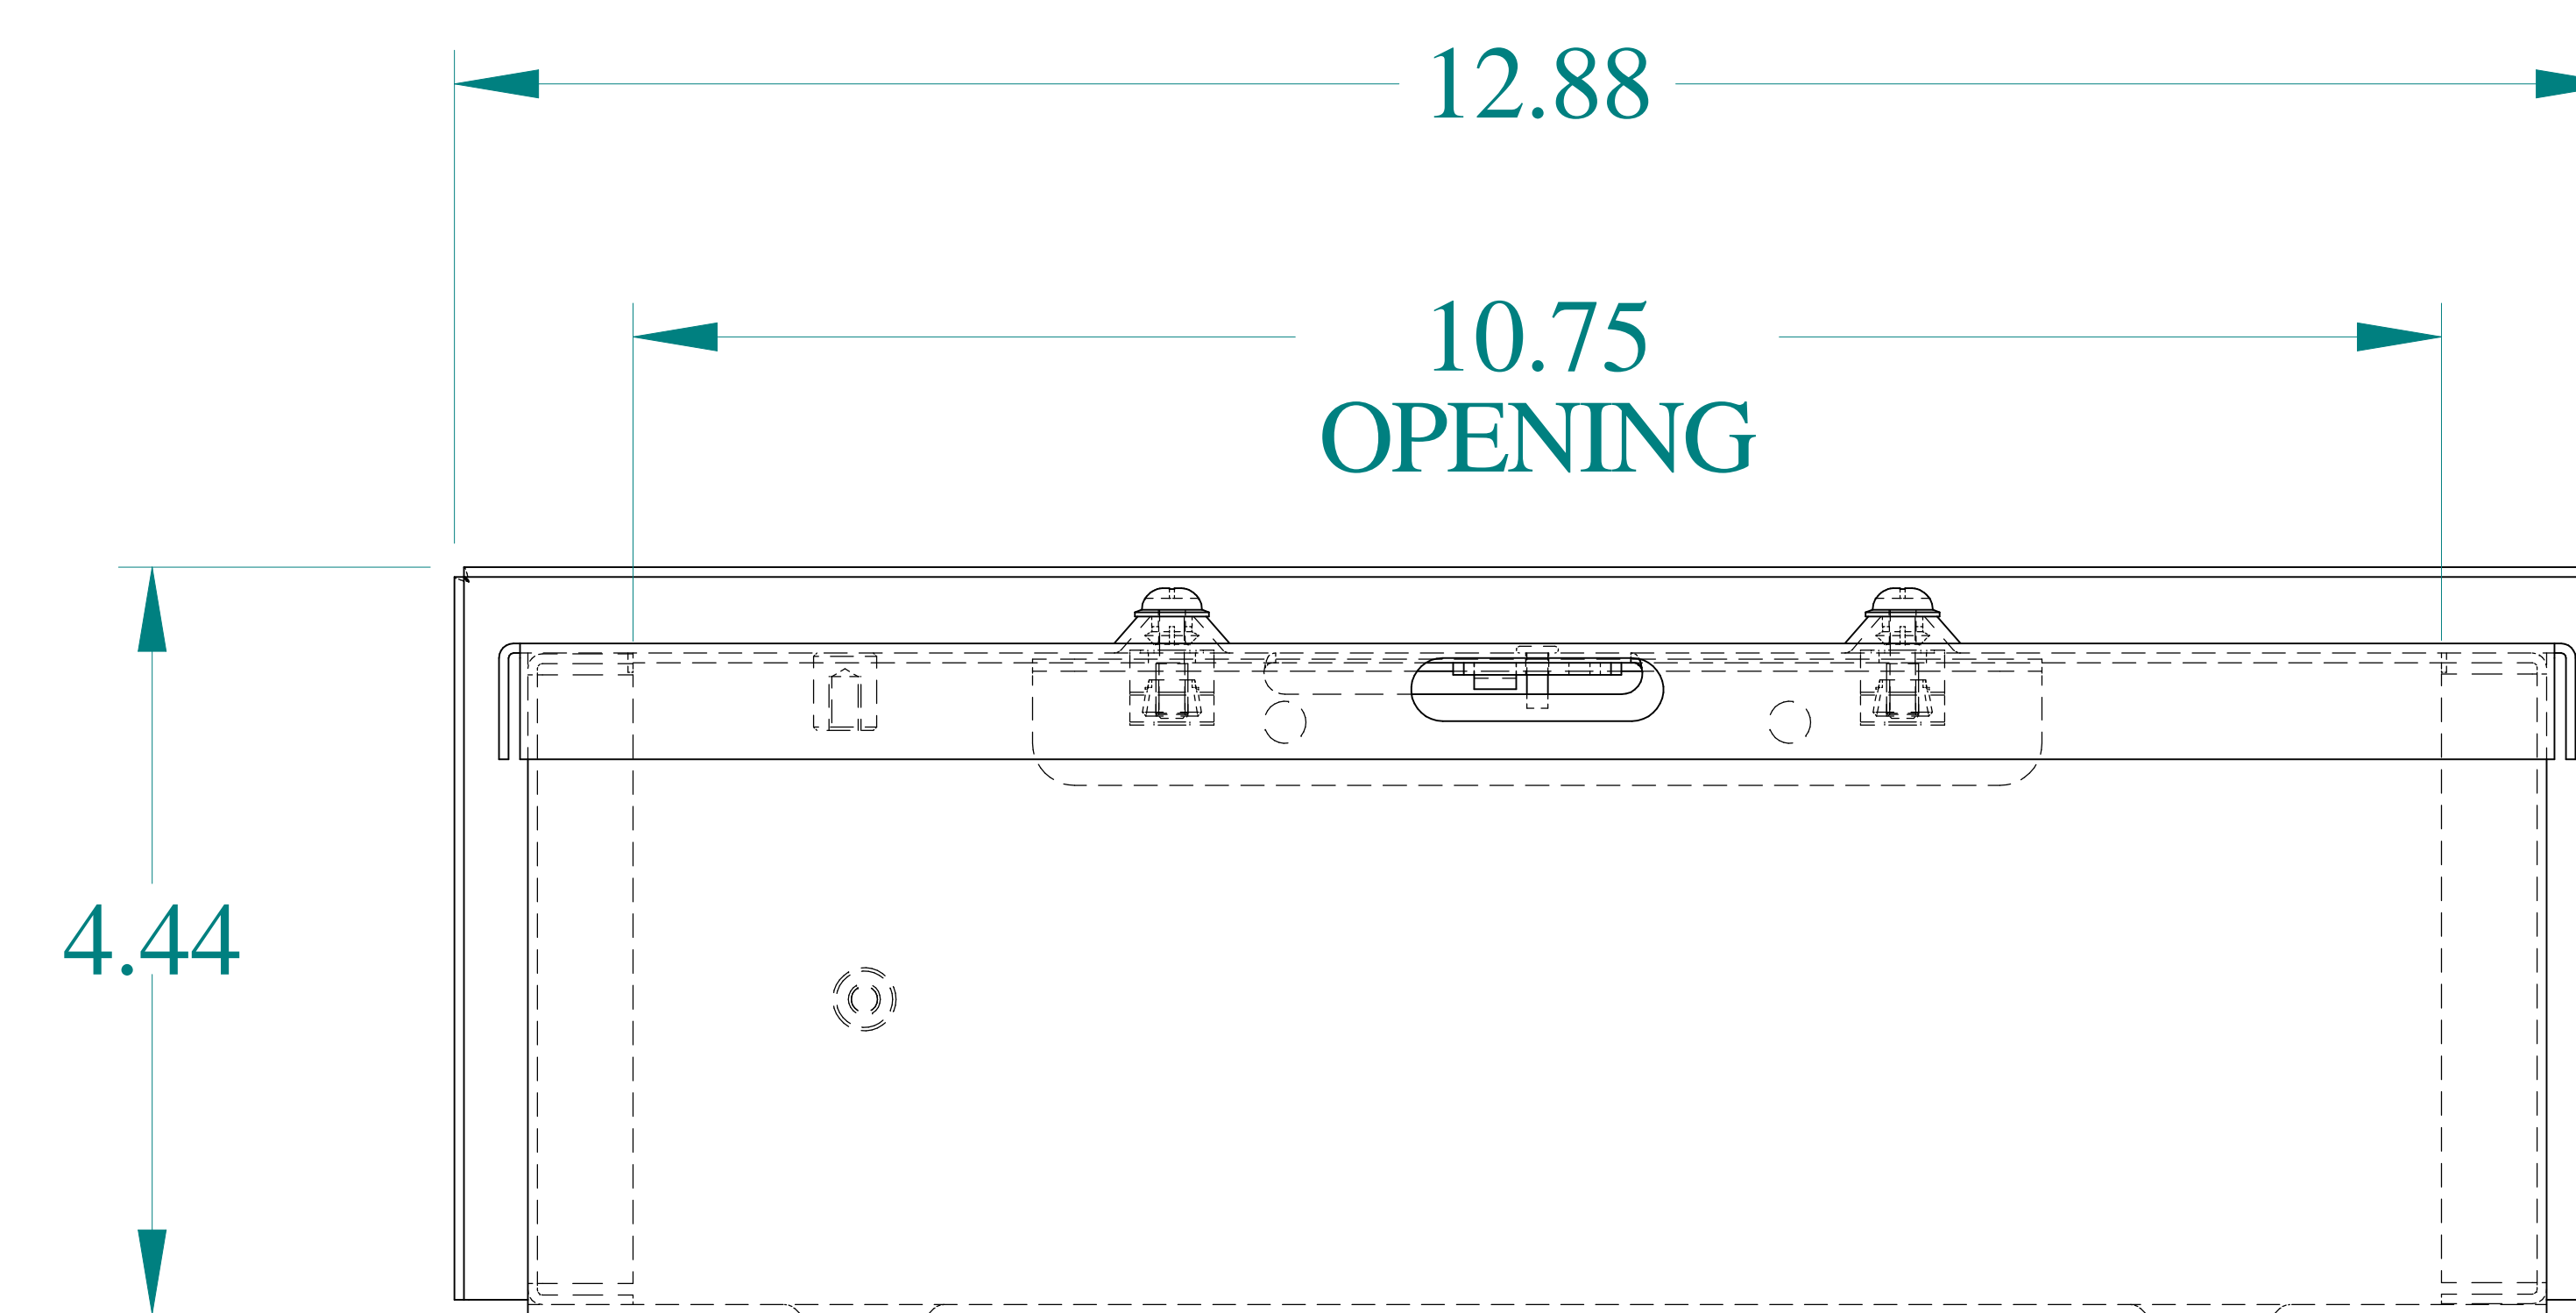

TOP VIEW

ISOMETRIC VIEWS

SIDE VIEW

FRONT VIEW

SIDE VIEW

BACK VIEW

BOTTOM VIEW

Data subject to change without notice.

Part # : C3RWT412G Date : Mar. 28, 2024

Link: [www.hammg.com/C3RWT412G](http://www.hammg.com/C3RWT412G)