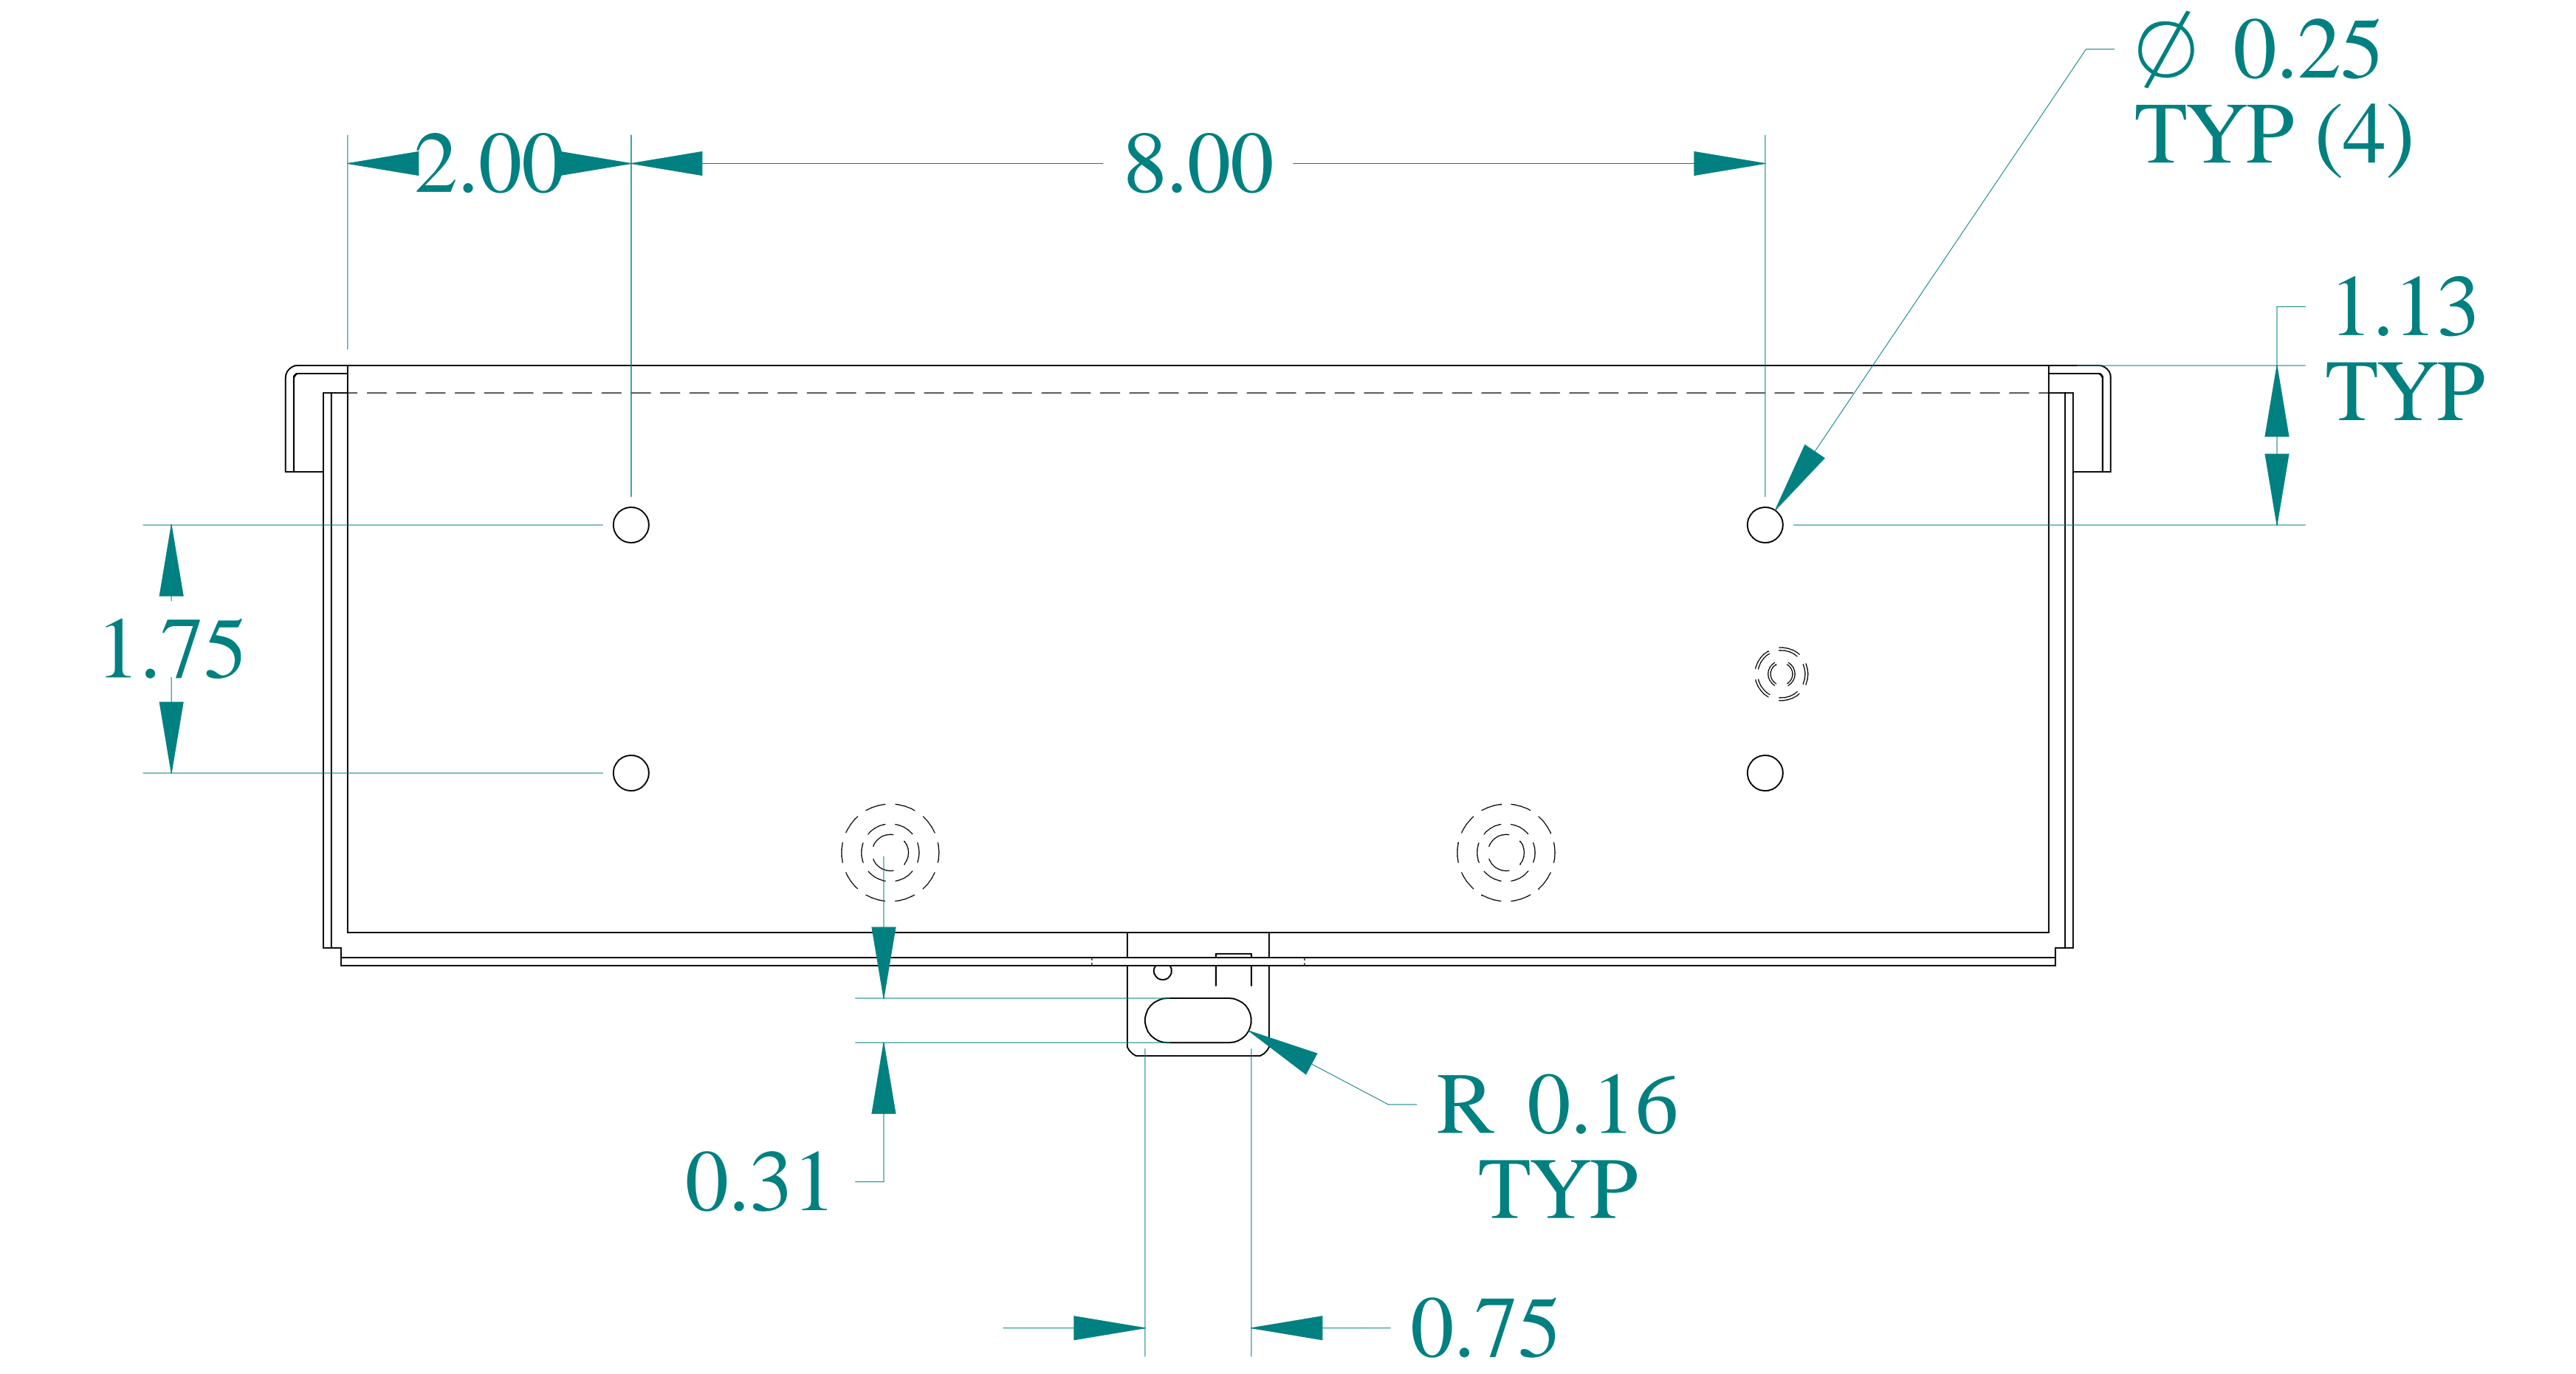

TOP VIEW

ISOMETRIC VIEWS

SIDE VIEW

FRONT VIEW

SIDE VIEW

BACK VIEW

BOTTOM VIEW

Data subject to change without notice.

Part # : C3RWT412G Date : Mar. 28, 2024

Link: [www.hammg.com/C3RWT412G](http://www.hammg.com/C3RWT412G)