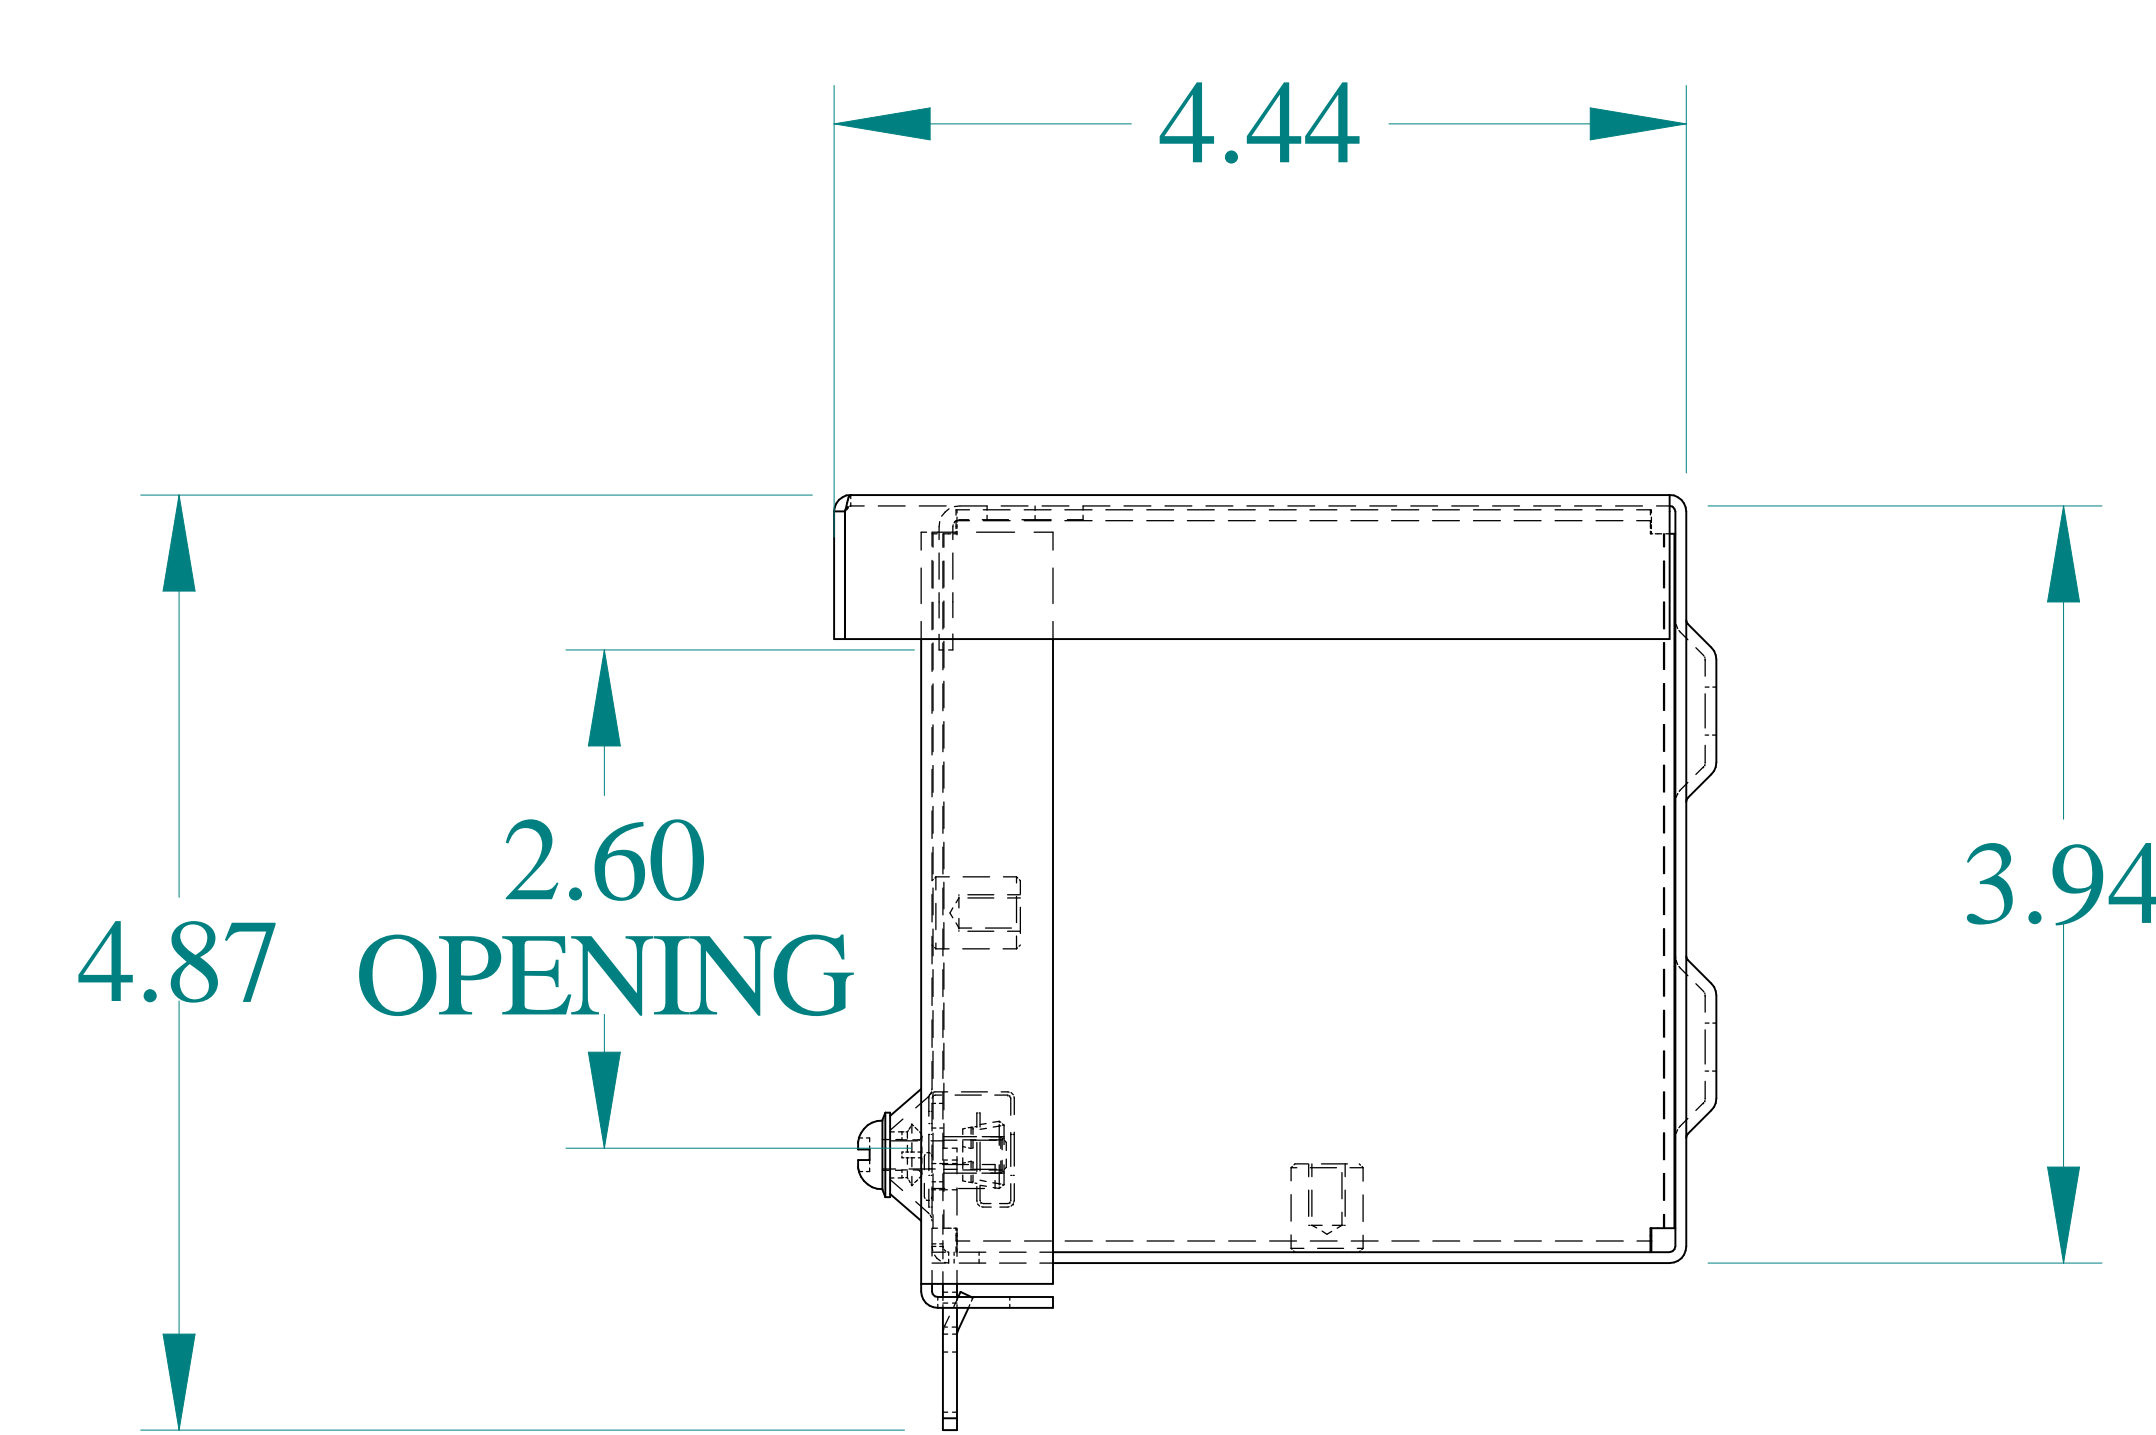

TOP VIEW

ISOMETRIC VIEWS

SIDE VIEW

FRONT VIEW

SIDE VIEW

BACK VIEW

BOTTOM VIEW

Data subject to change without notice.

Part # : C3RWT412G Date : Mar. 28, 2024

Link: [www.hammg.com/C3RWT412G](http://www.hammg.com/C3RWT412G)