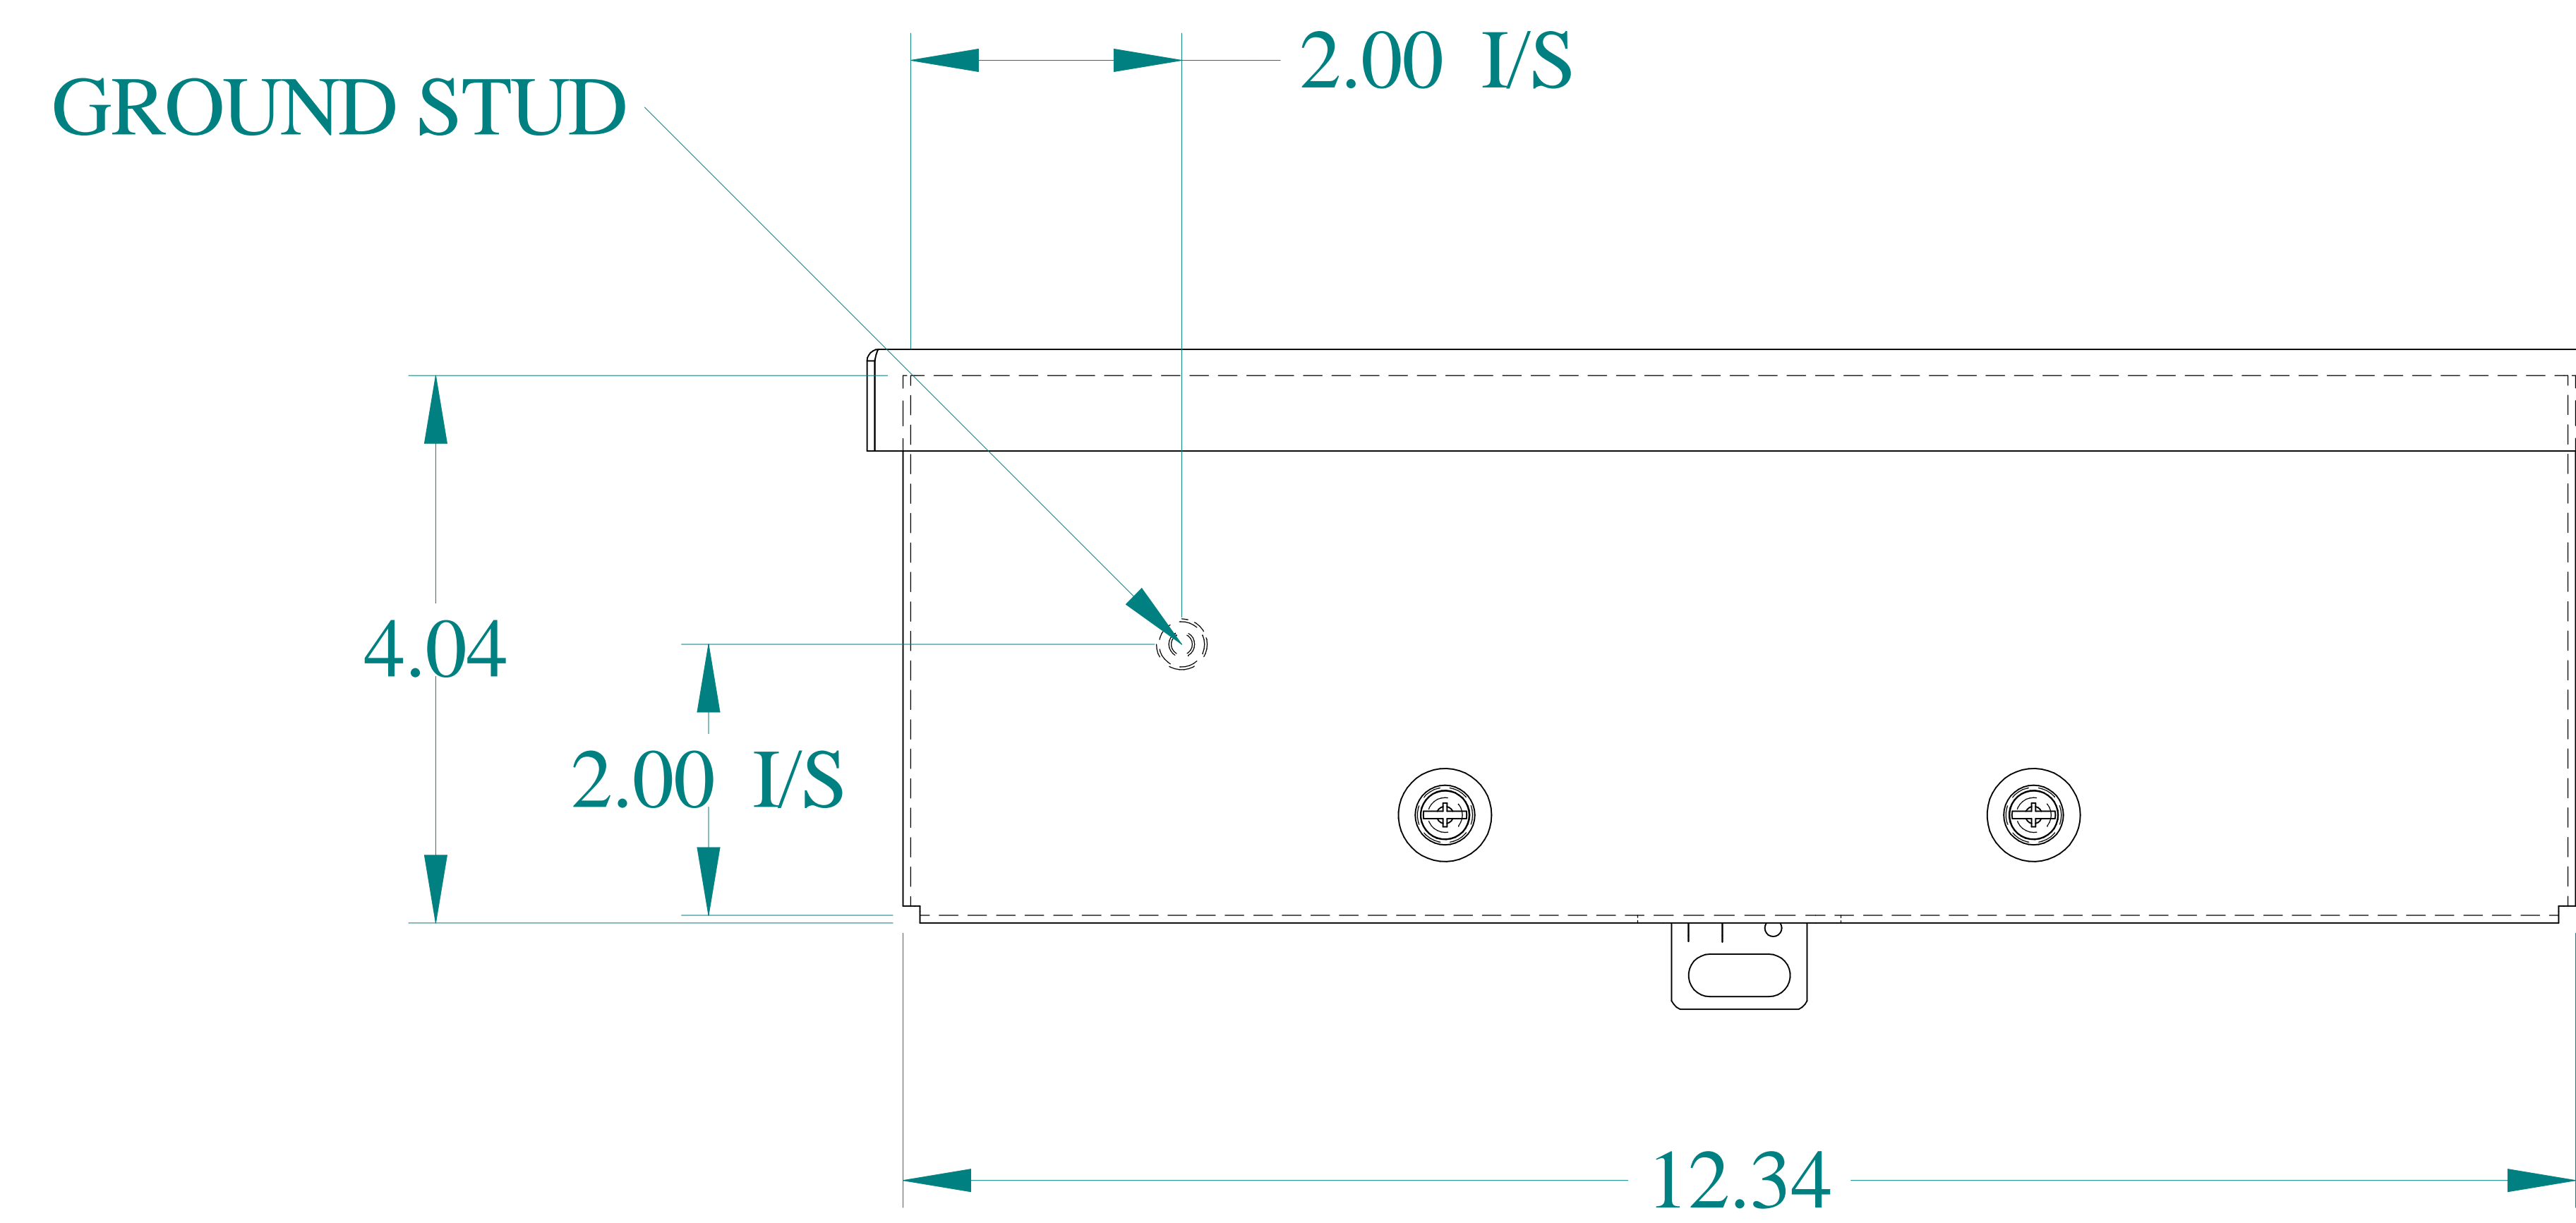

TOP VIEW

ISOMETRIC VIEWS

SIDE VIEW

FRONT VIEW

SIDE VIEW

BACK VIEW

BOTTOM VIEW

Data subject to change without notice.

Part # : C3RWT412G Date : Mar. 28, 2024

Link: [www.hammg.com/C3RWT412G](http://www.hammg.com/C3RWT412G)