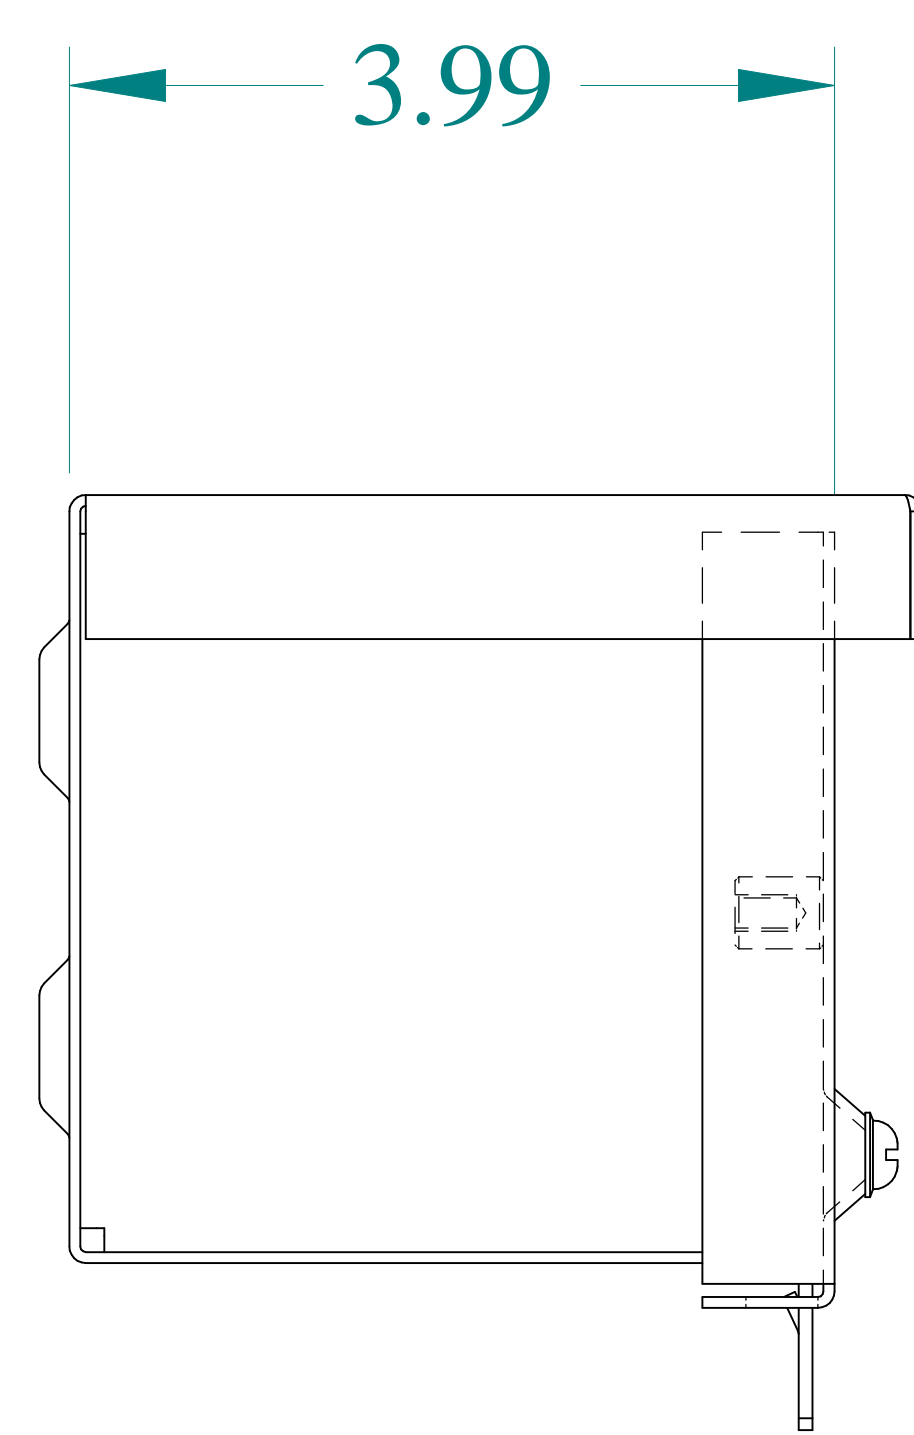

TOP VIEW

ISOMETRIC VIEWS

SIDE VIEW

FRONT VIEW

SIDE VIEW

BACK VIEW

BOTTOM VIEW

Data subject to change without notice.

Part # : C3RWT412G Date : Mar. 28, 2024

Link: [www.hammg.com/C3RWT412G](http://www.hammg.com/C3RWT412G)