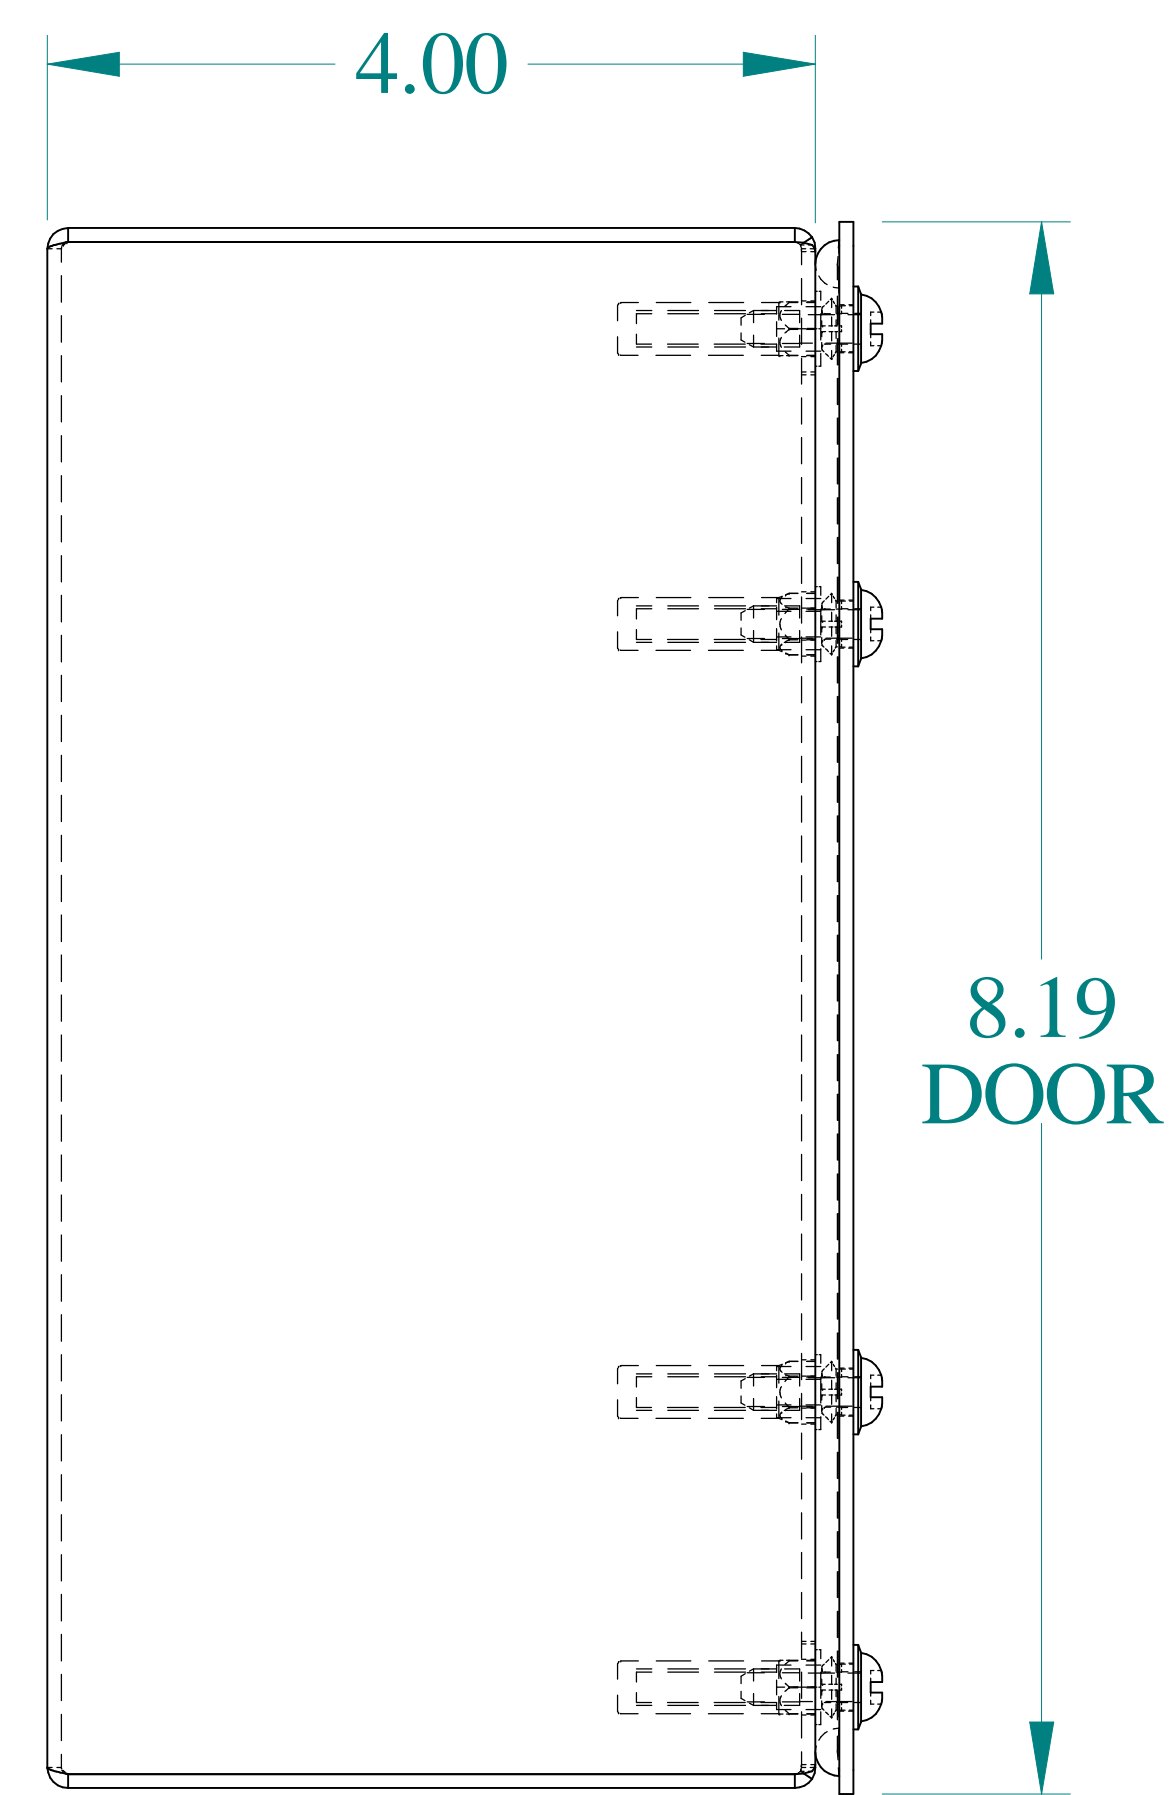

TOP VIEW

SIDE VIEW

FRONT VIEW

SIDE VIEW

BACK VIEW

BOTTOM VIEW

ISOMETRIC VIEW

**HAMMOND
MANUFACTURING®**
www.hammondmfg.com

Data subject to change without notice.

Part # : C3SC884GY Date : Sep. 17, 2021

Link: www.hamfmg.com/C3SC884GY