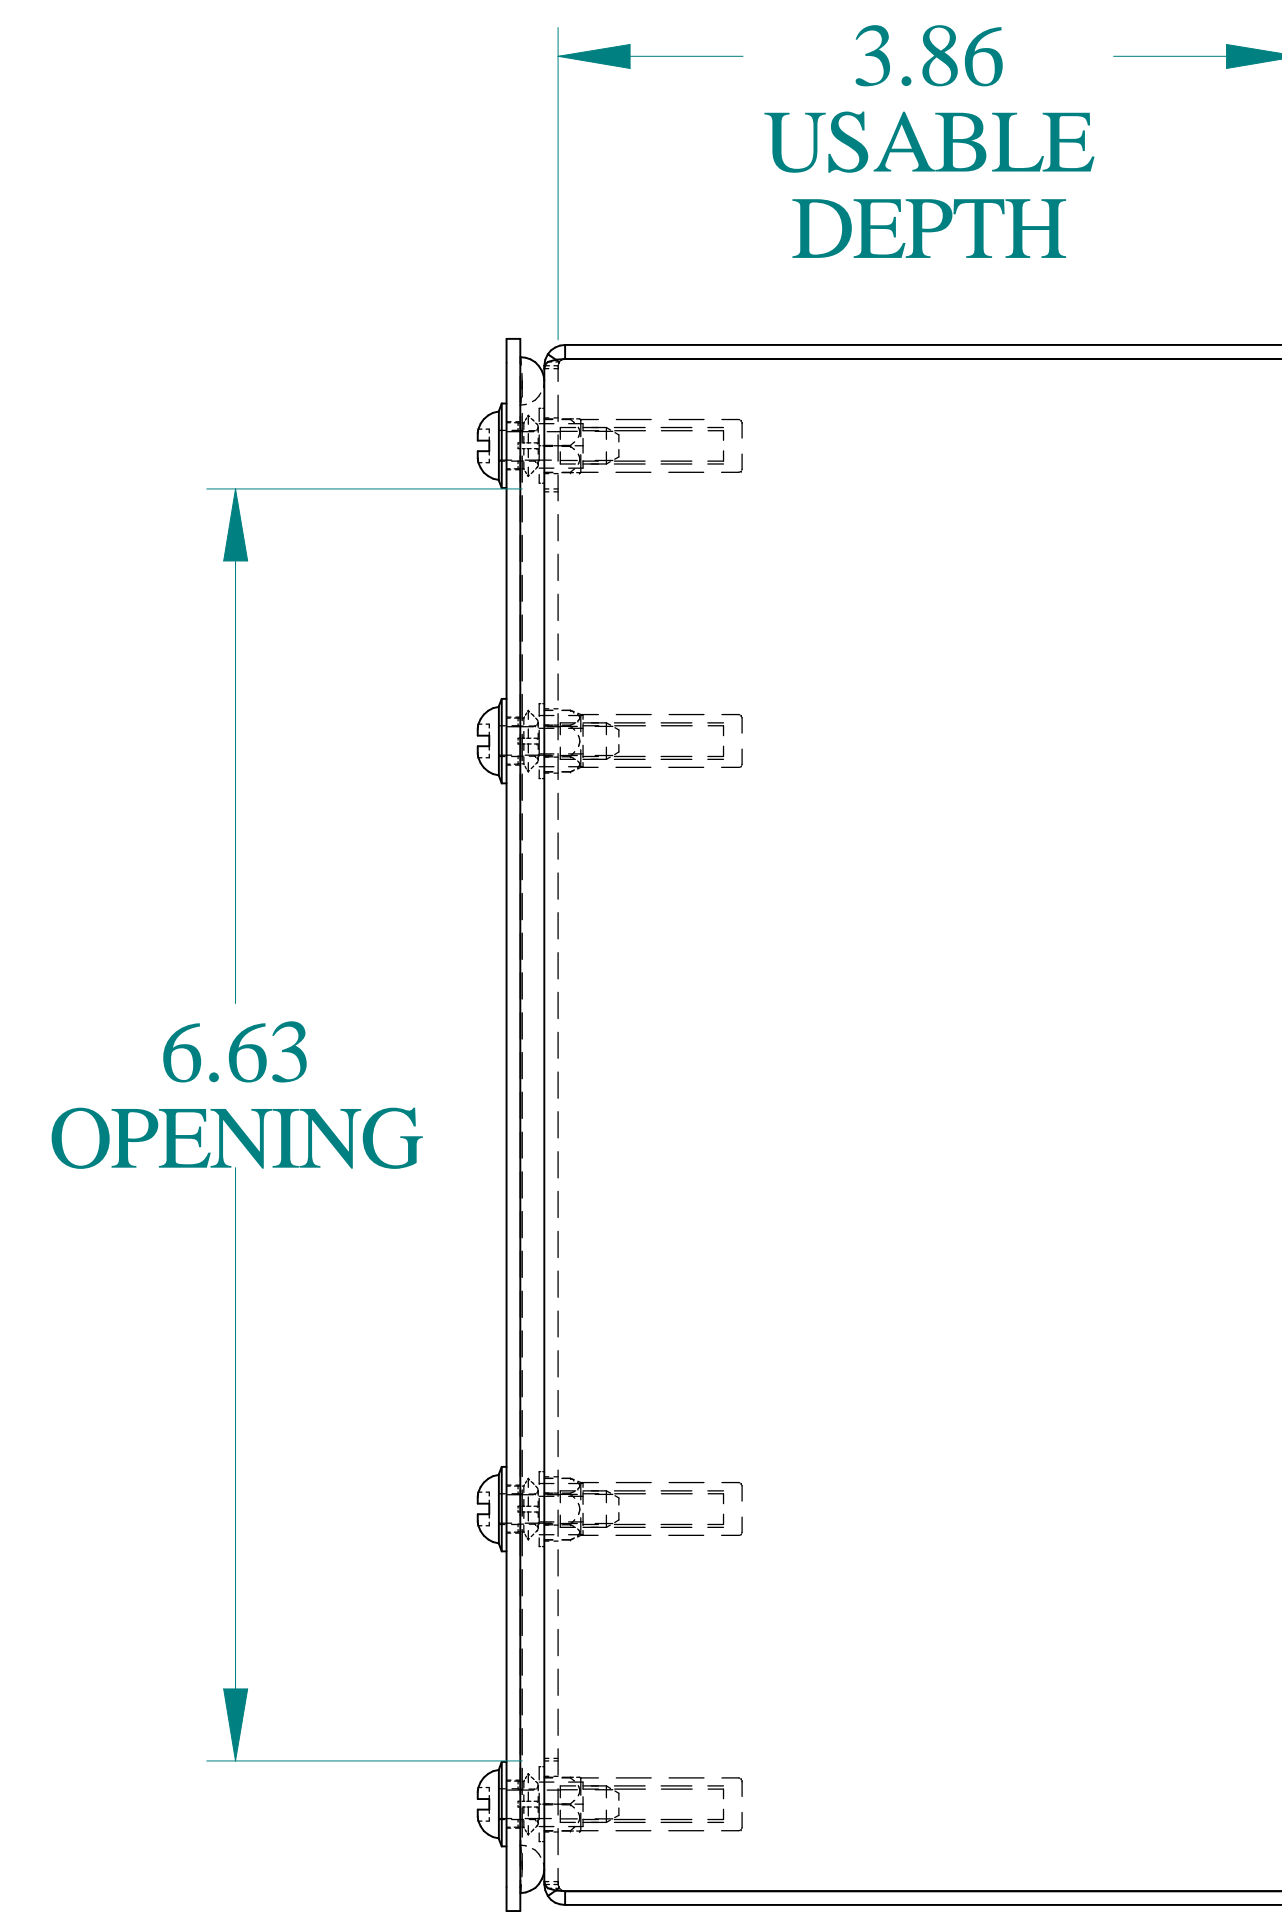

TOP VIEW

SIDE VIEW

FRONT VIEW

SIDE VIEW

BACK VIEW

BOTTOM VIEW

ISOMETRIC VIEW

**HAMMOND
MANUFACTURING®**
www.hammondmfg.com

Data subject to change without notice.

Part # : C3SC884GY Date : Sep. 17, 2021

Link: www.hamfmg.com/C3SC884GY