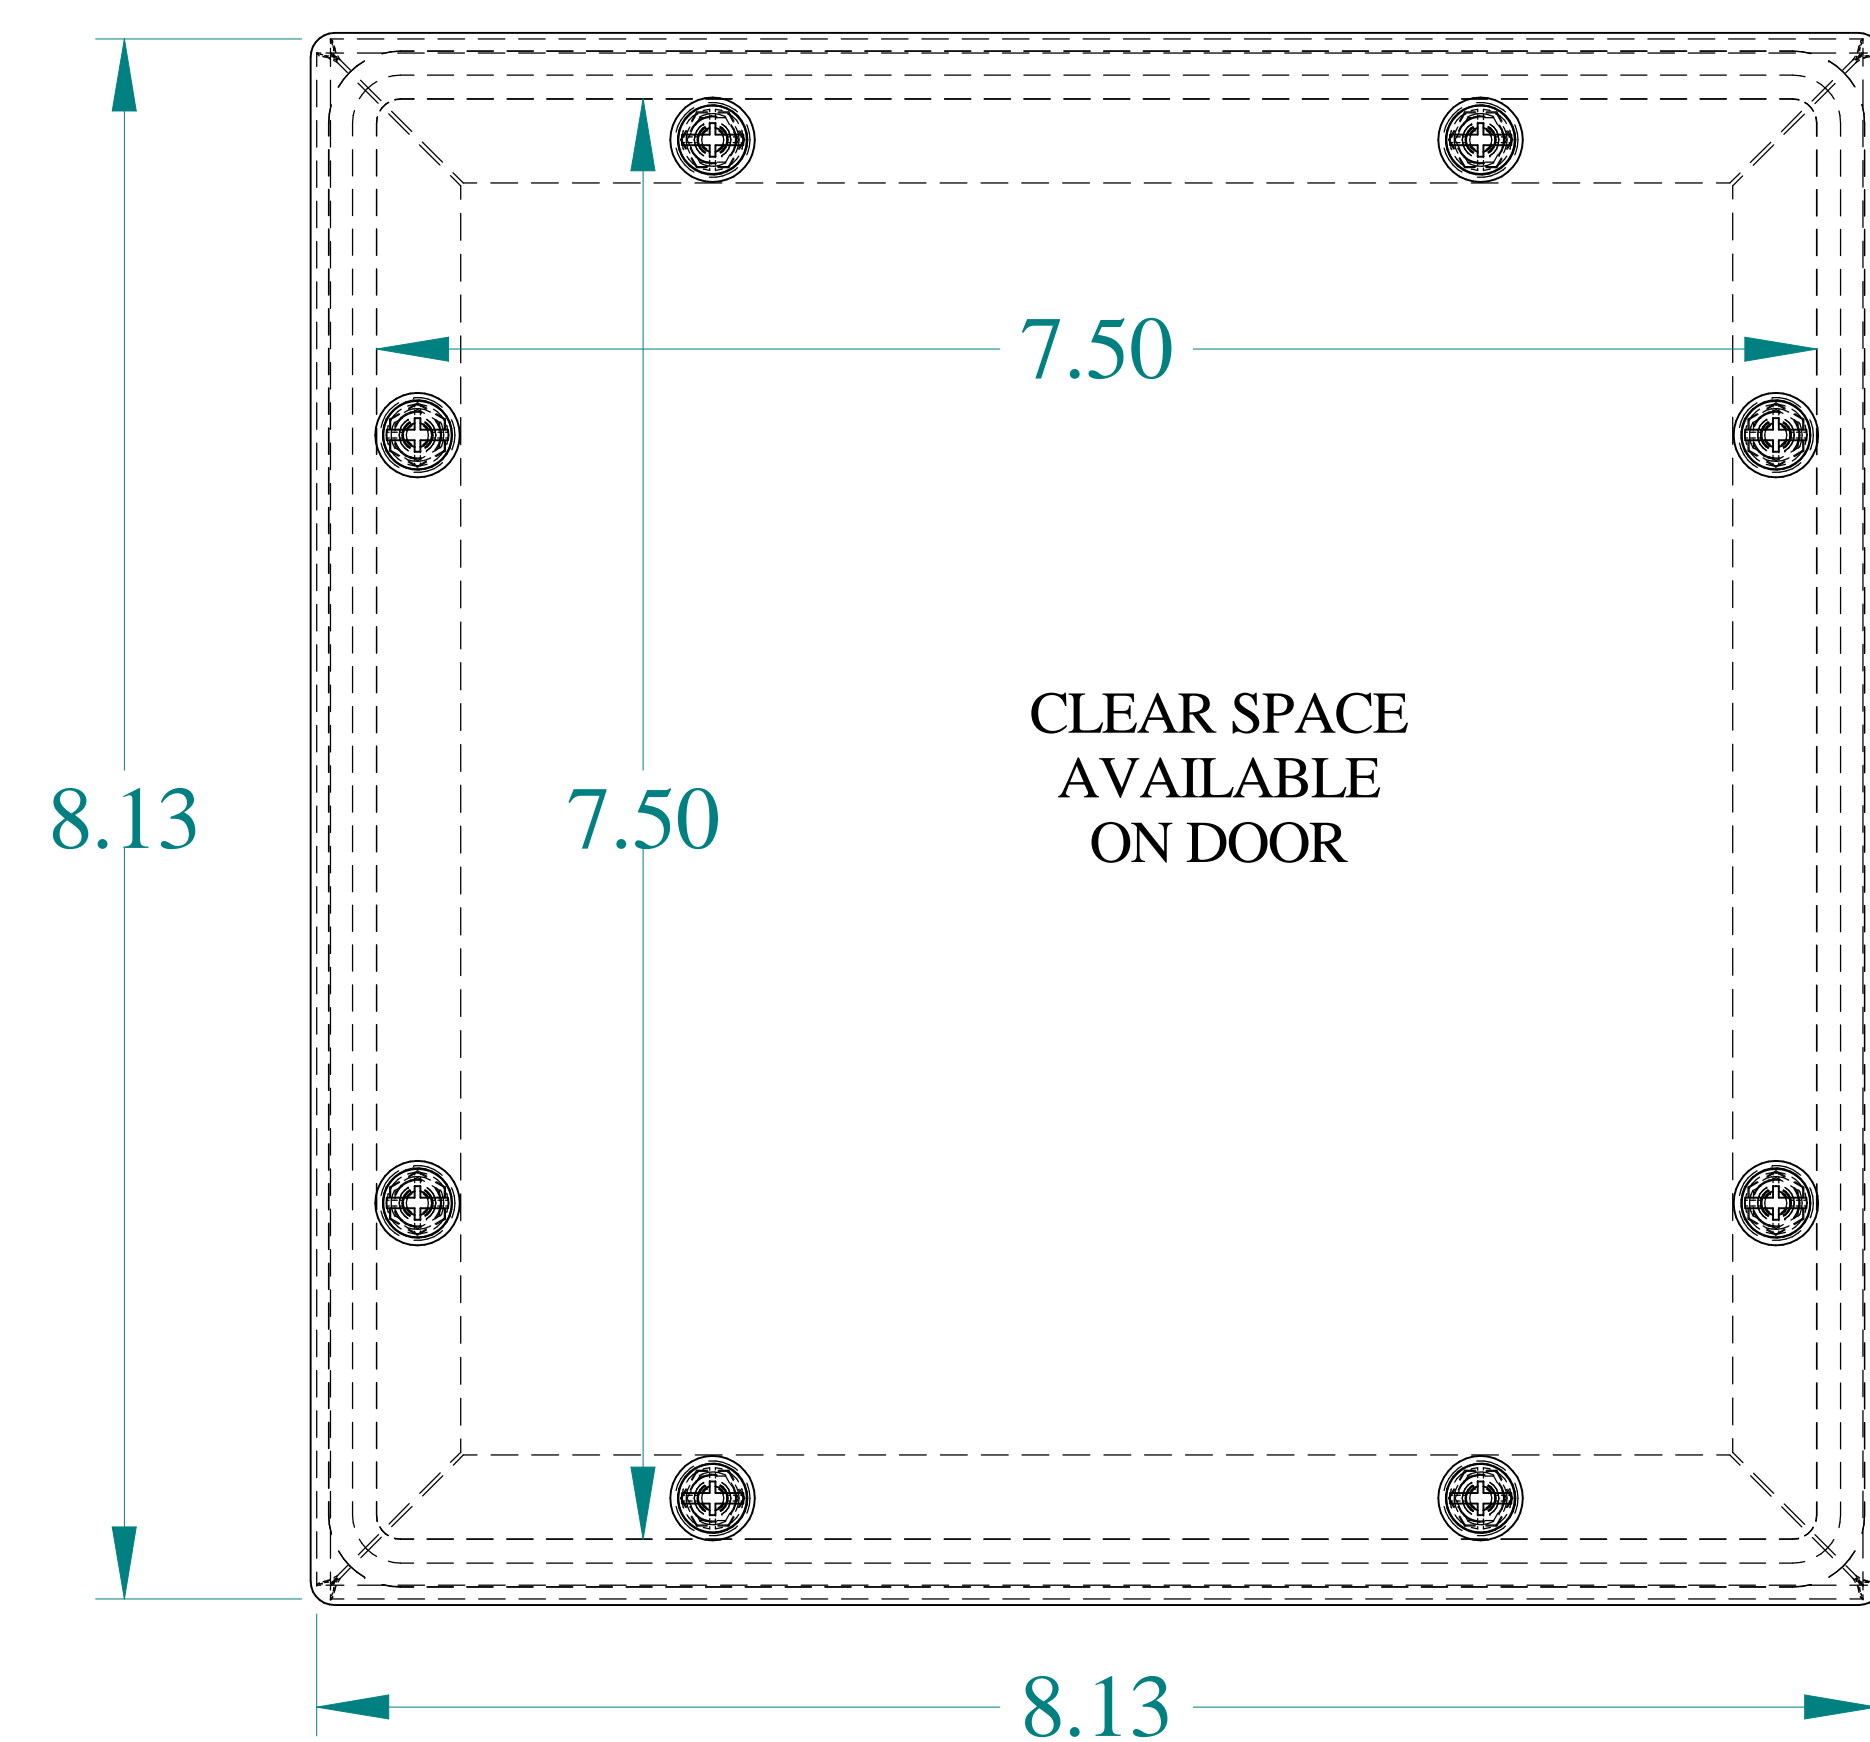

TOP VIEW

SIDE VIEW

FRONT VIEW

SIDE VIEW

BACK VIEW

BOTTOM VIEW

ISOMETRIC VIEW

**HAMMOND
MANUFACTURING®**
www.hammondmfg.com

Data subject to change without notice.

Part # : C3SC884GY Date : Sep. 17, 2021

Link: www.hamfmg.com/C3SC884GY