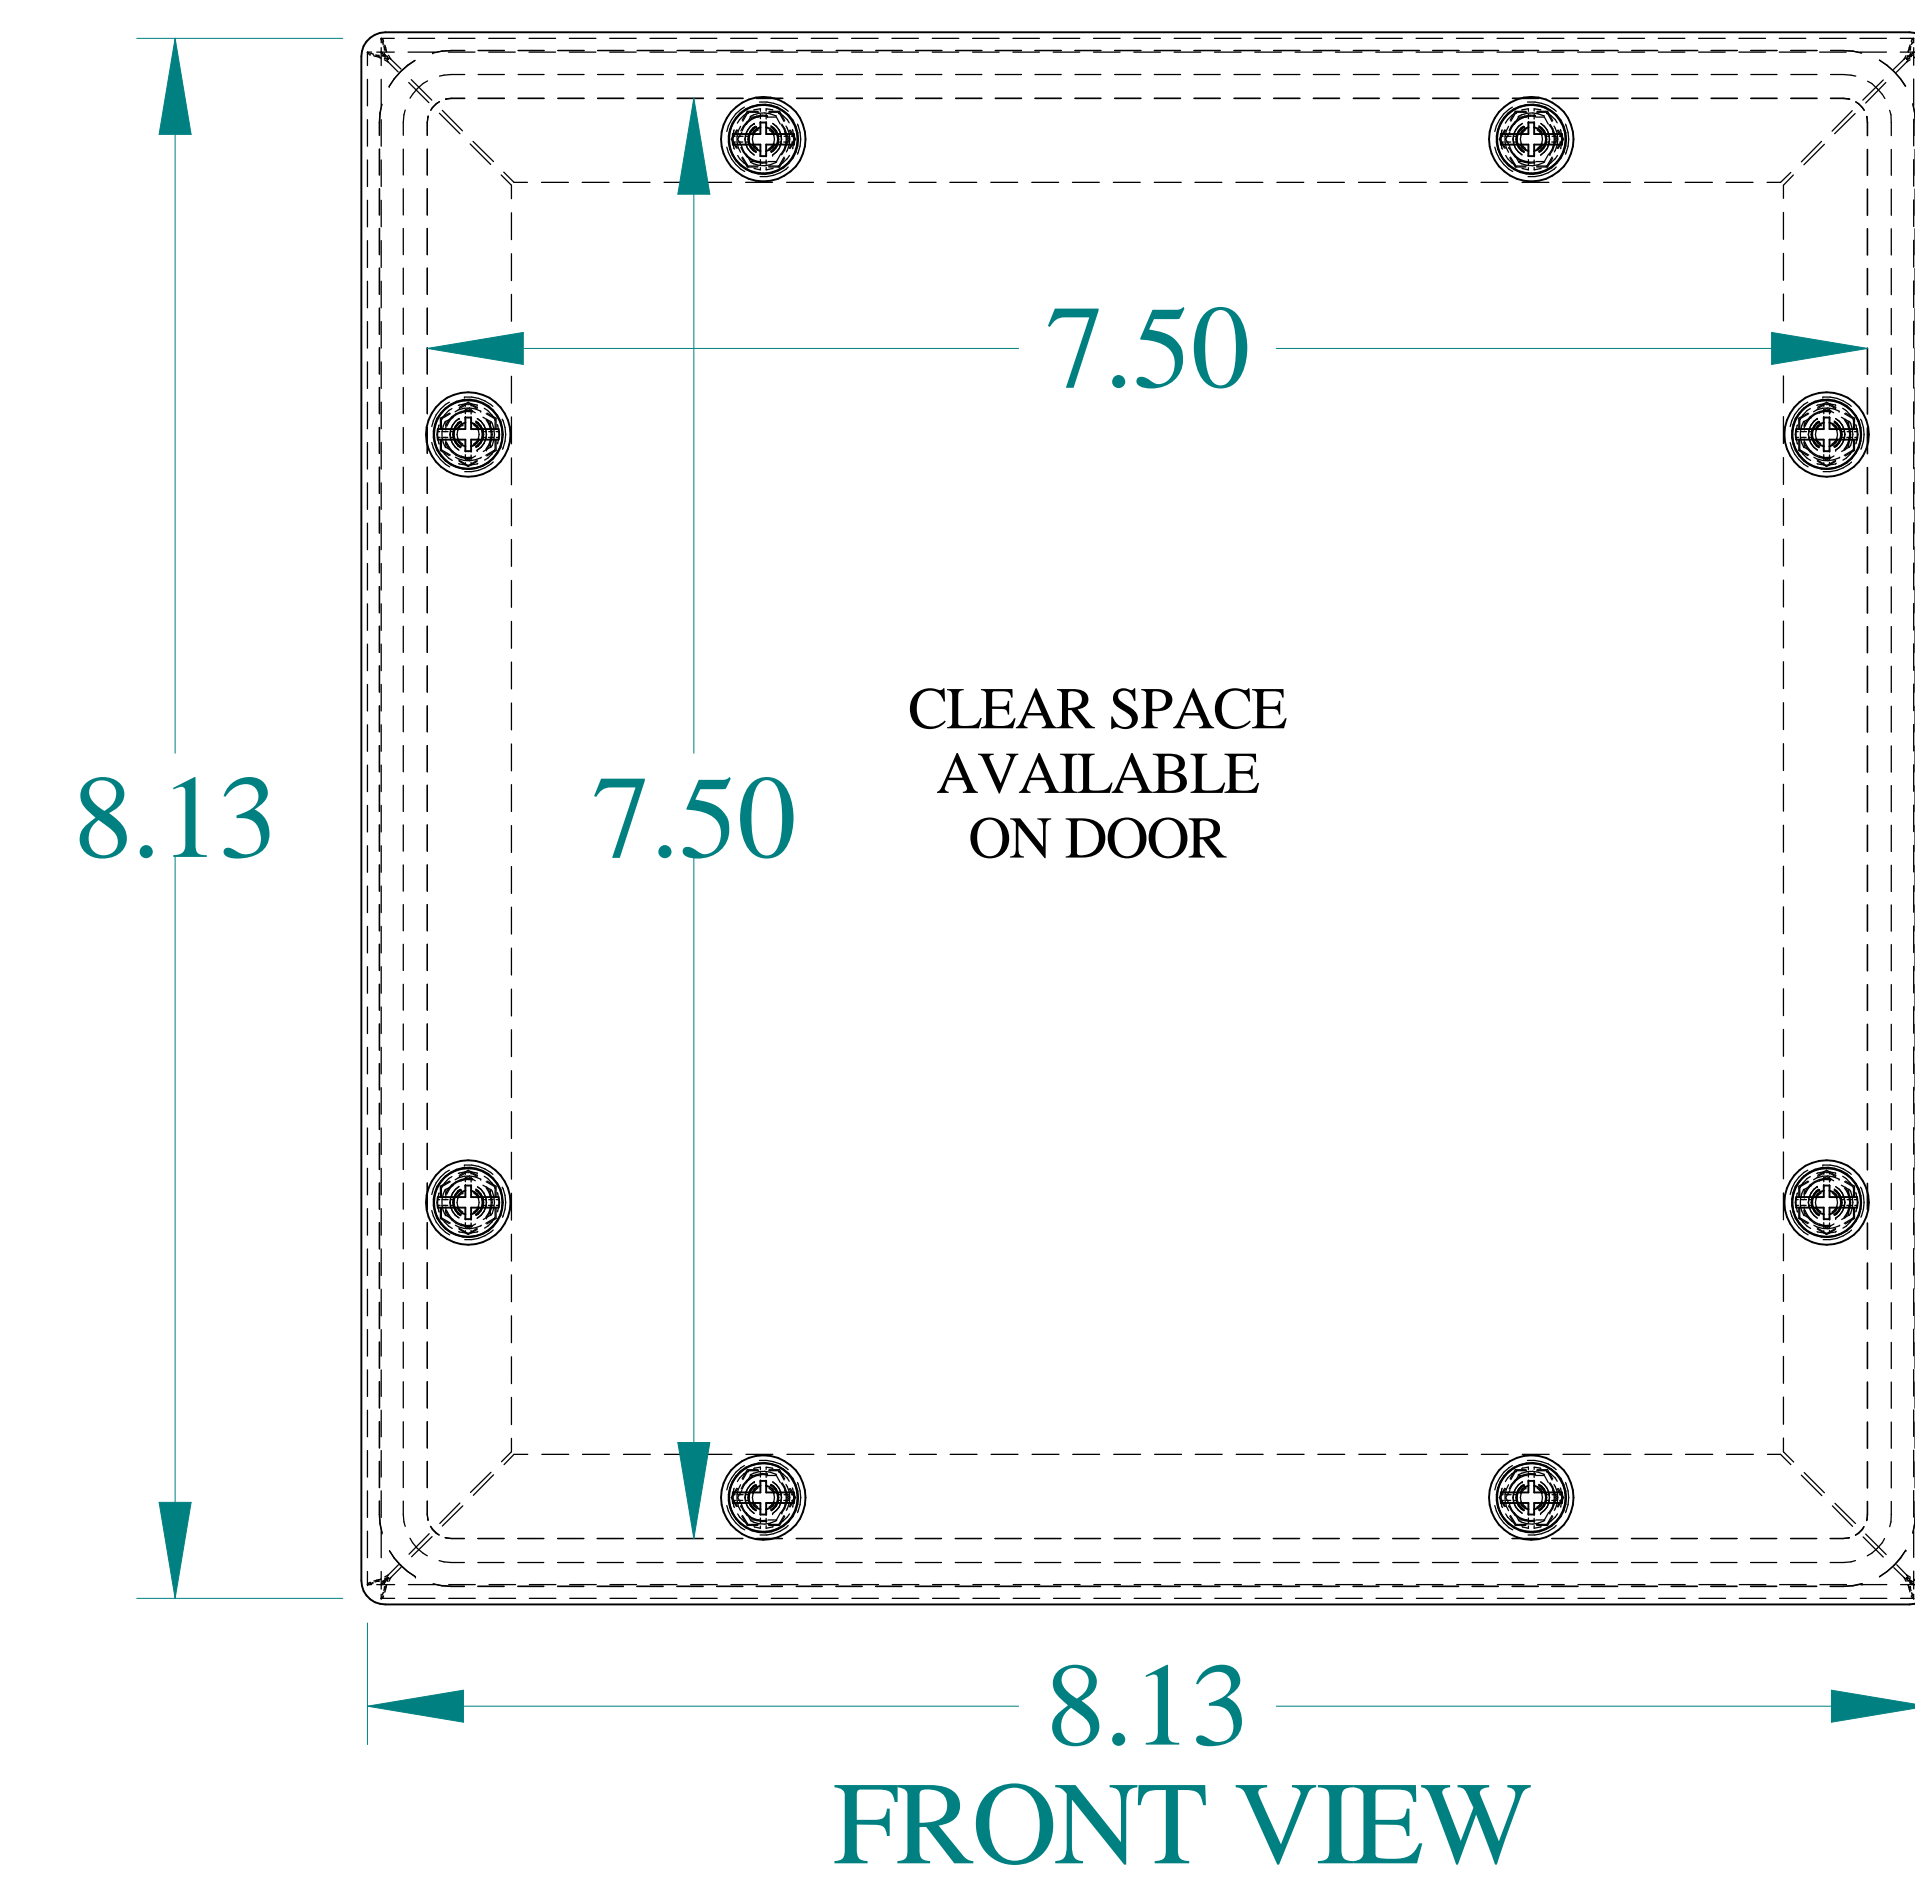

ISOMETRIC VIEW

BACK VIEW

**HAMMOND  
MANUFACTURING**<sup>®</sup>  
www.hammondmfg.com

Data subject to change without notice.

Part # : C3SC888GY      Date : Sep. 17, 2021

Link: [www.hamfmg.com/C3SC888GY](http://www.hamfmg.com/C3SC888GY)