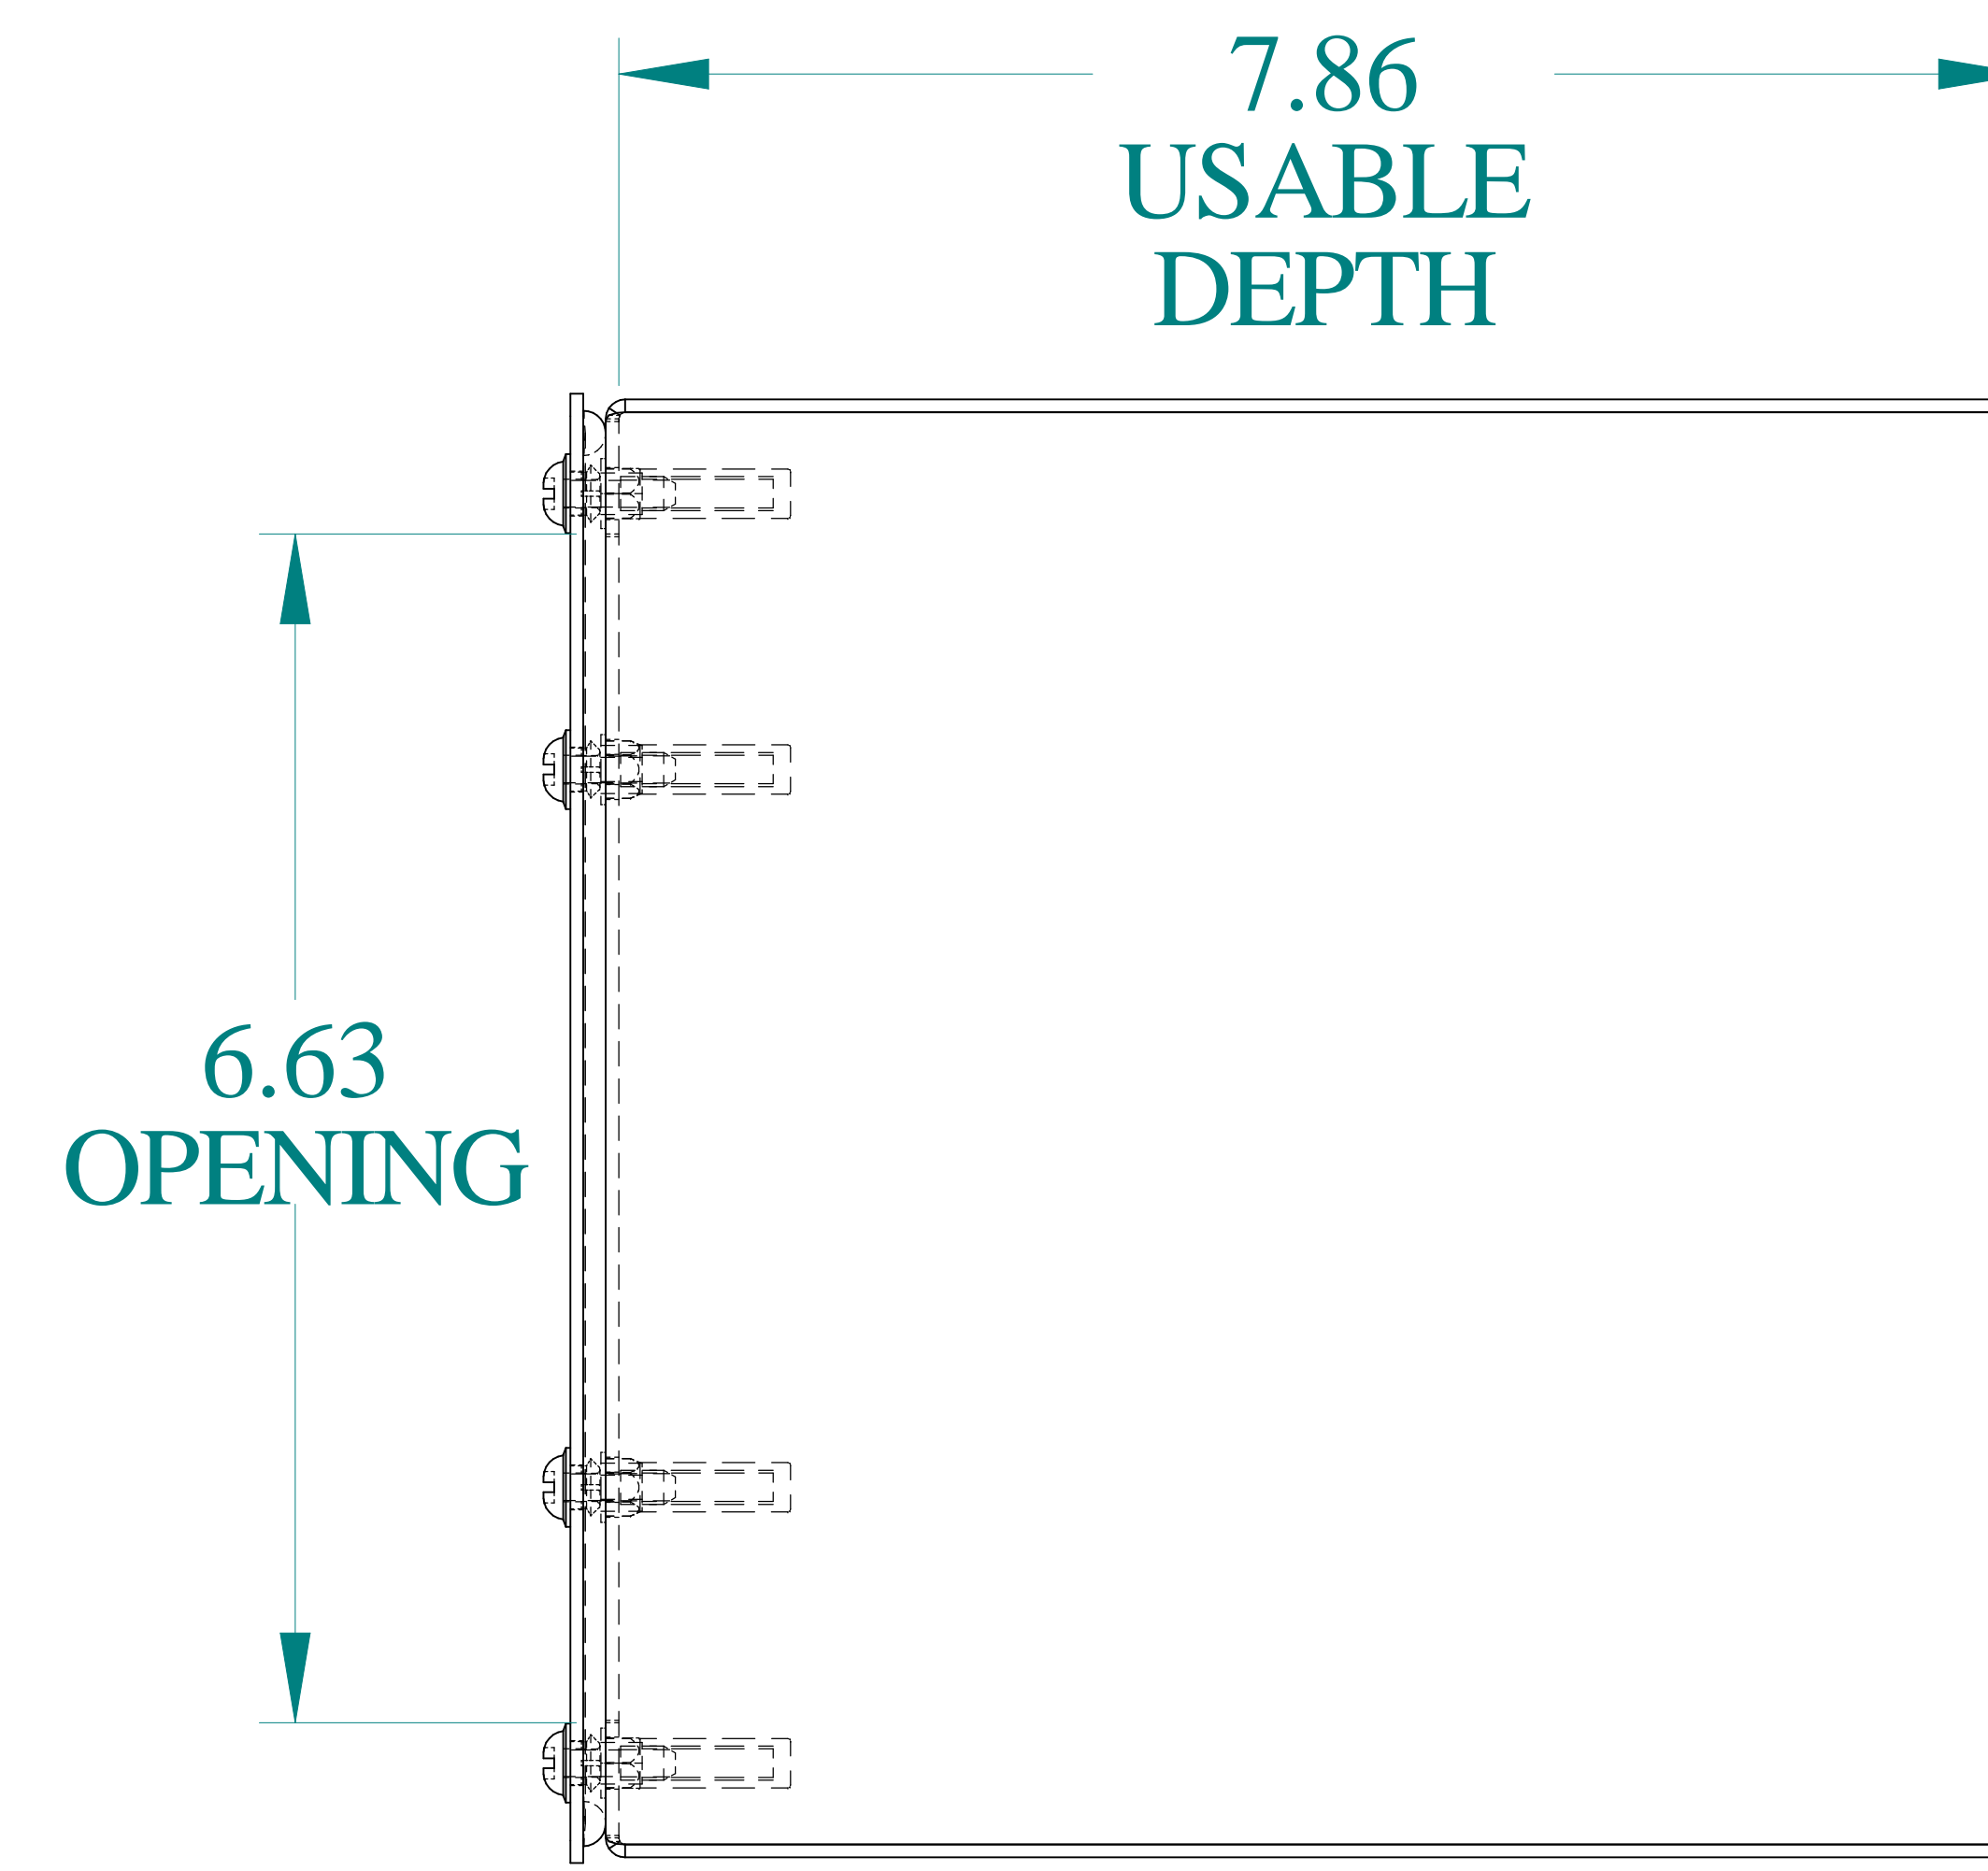

ISOMETRIC VIEW

BACK VIEW

**HAMMOND  
MANUFACTURING**<sup>®</sup>  
www.hammondmfg.com

Data subject to change without notice.

Part # : C3SC888GY      Date : Sep. 17, 2021

Link: [www.hamfmg.com/C3SC888GY](http://www.hamfmg.com/C3SC888GY)