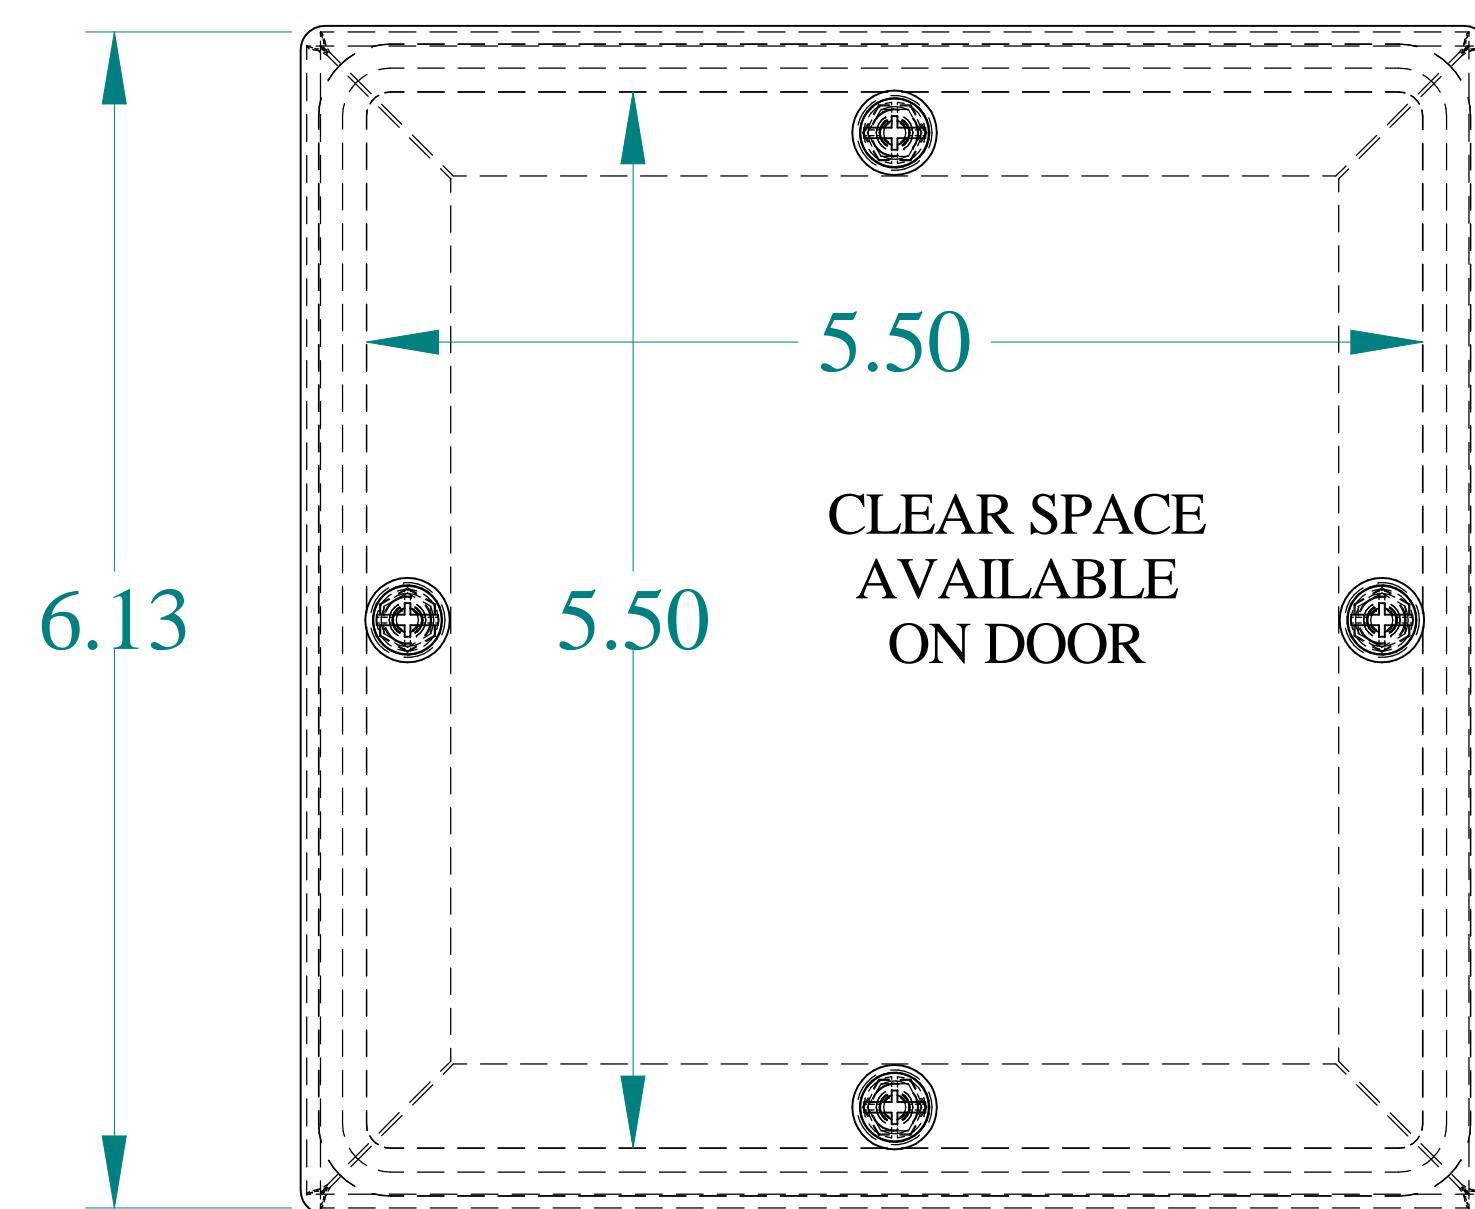

TOP VIEW

SIDE VIEW

FRONT VIEW

SIDE VIEW

BACK VIEW

BOTTOM VIEW

ISOMETRIC VIEW

**HAMMOND
MANUFACTURING®**
www.hammondmfg.com

Data subject to change without notice.

Part # : C4XSC666SS Date : Mar. 4, 2022

Link: www.hammg.com/C4XSC666SS