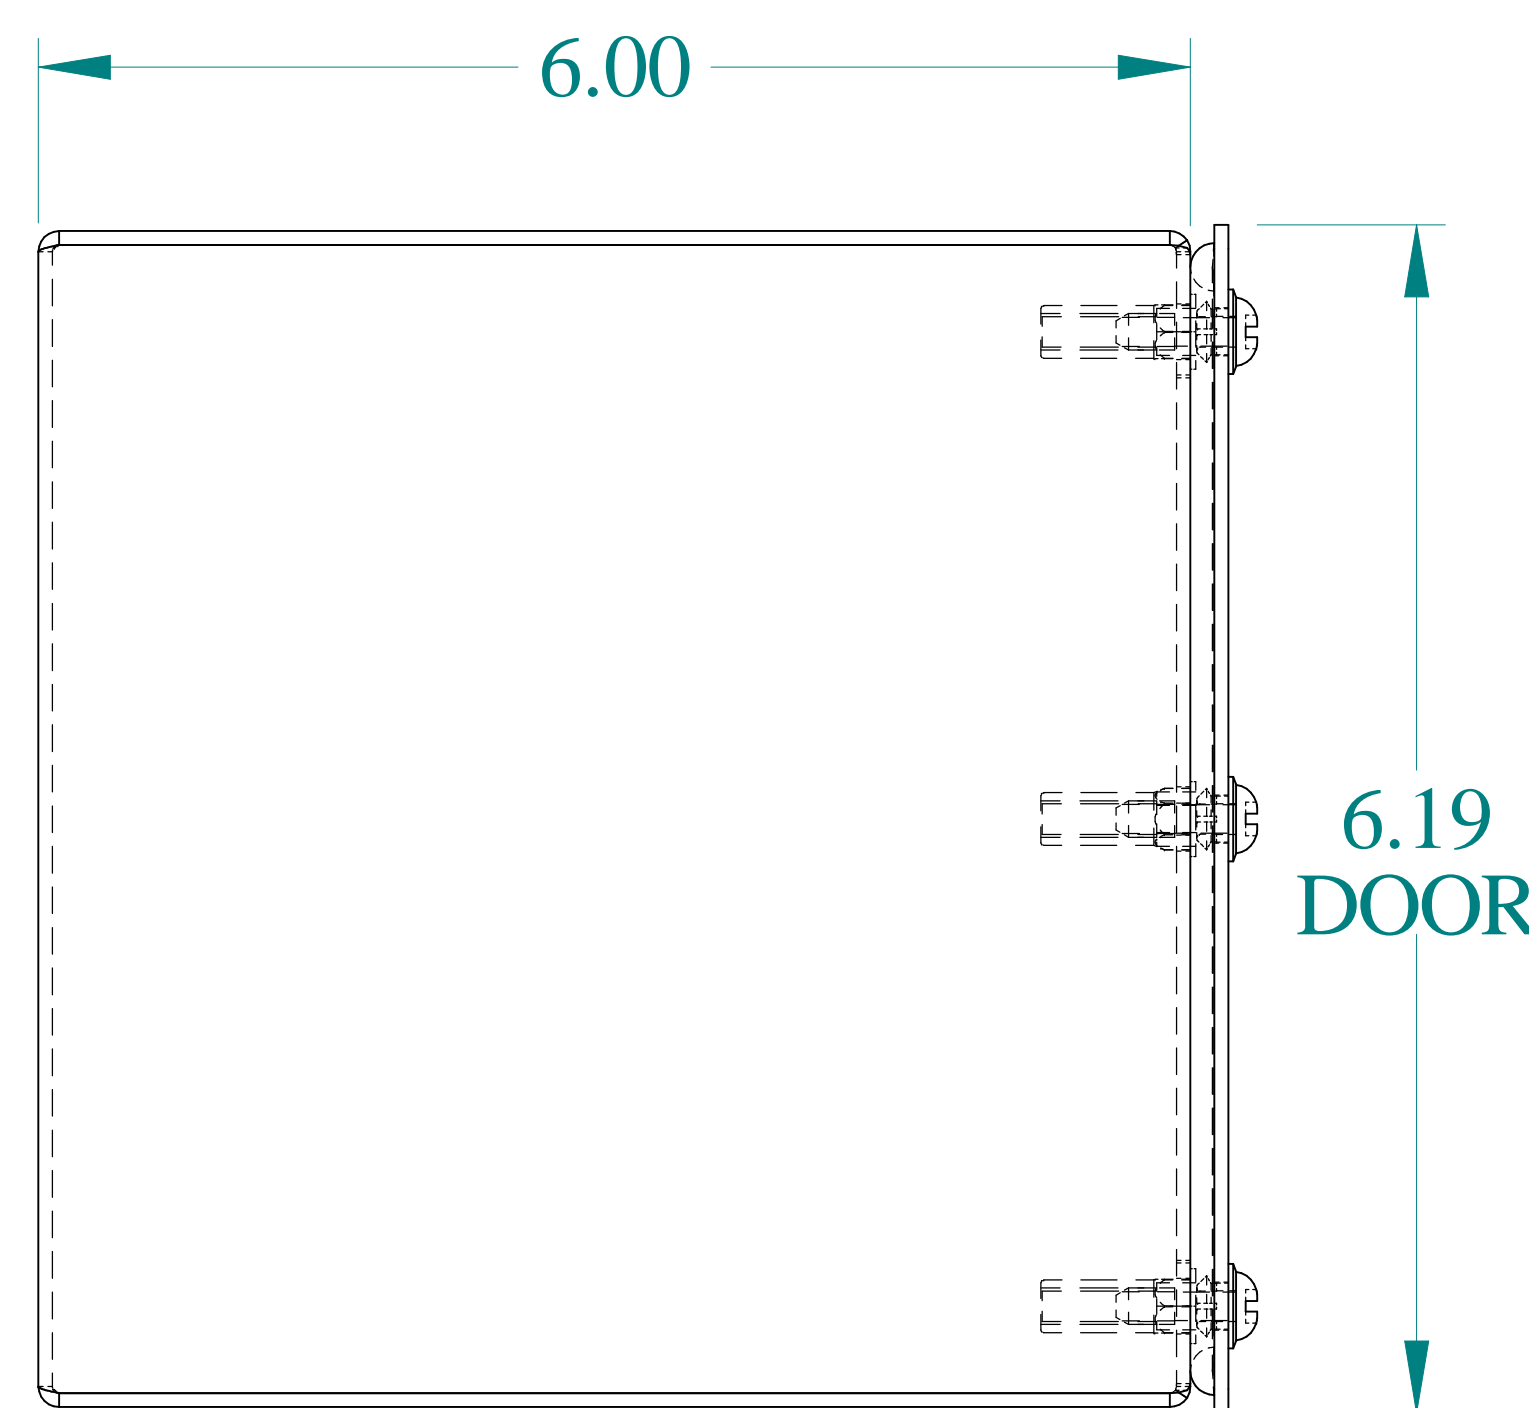

TOP VIEW

SIDE VIEW

FRONT VIEW

SIDE VIEW

BACK VIEW

BOTTOM VIEW

ISOMETRIC VIEW

**HAMMOND
MANUFACTURING®**
www.hammondmfg.com

Data subject to change without notice.

Part # : C4XSC666SS Date : Mar. 4, 2022

Link: www.hammg.com/C4XSC666SS