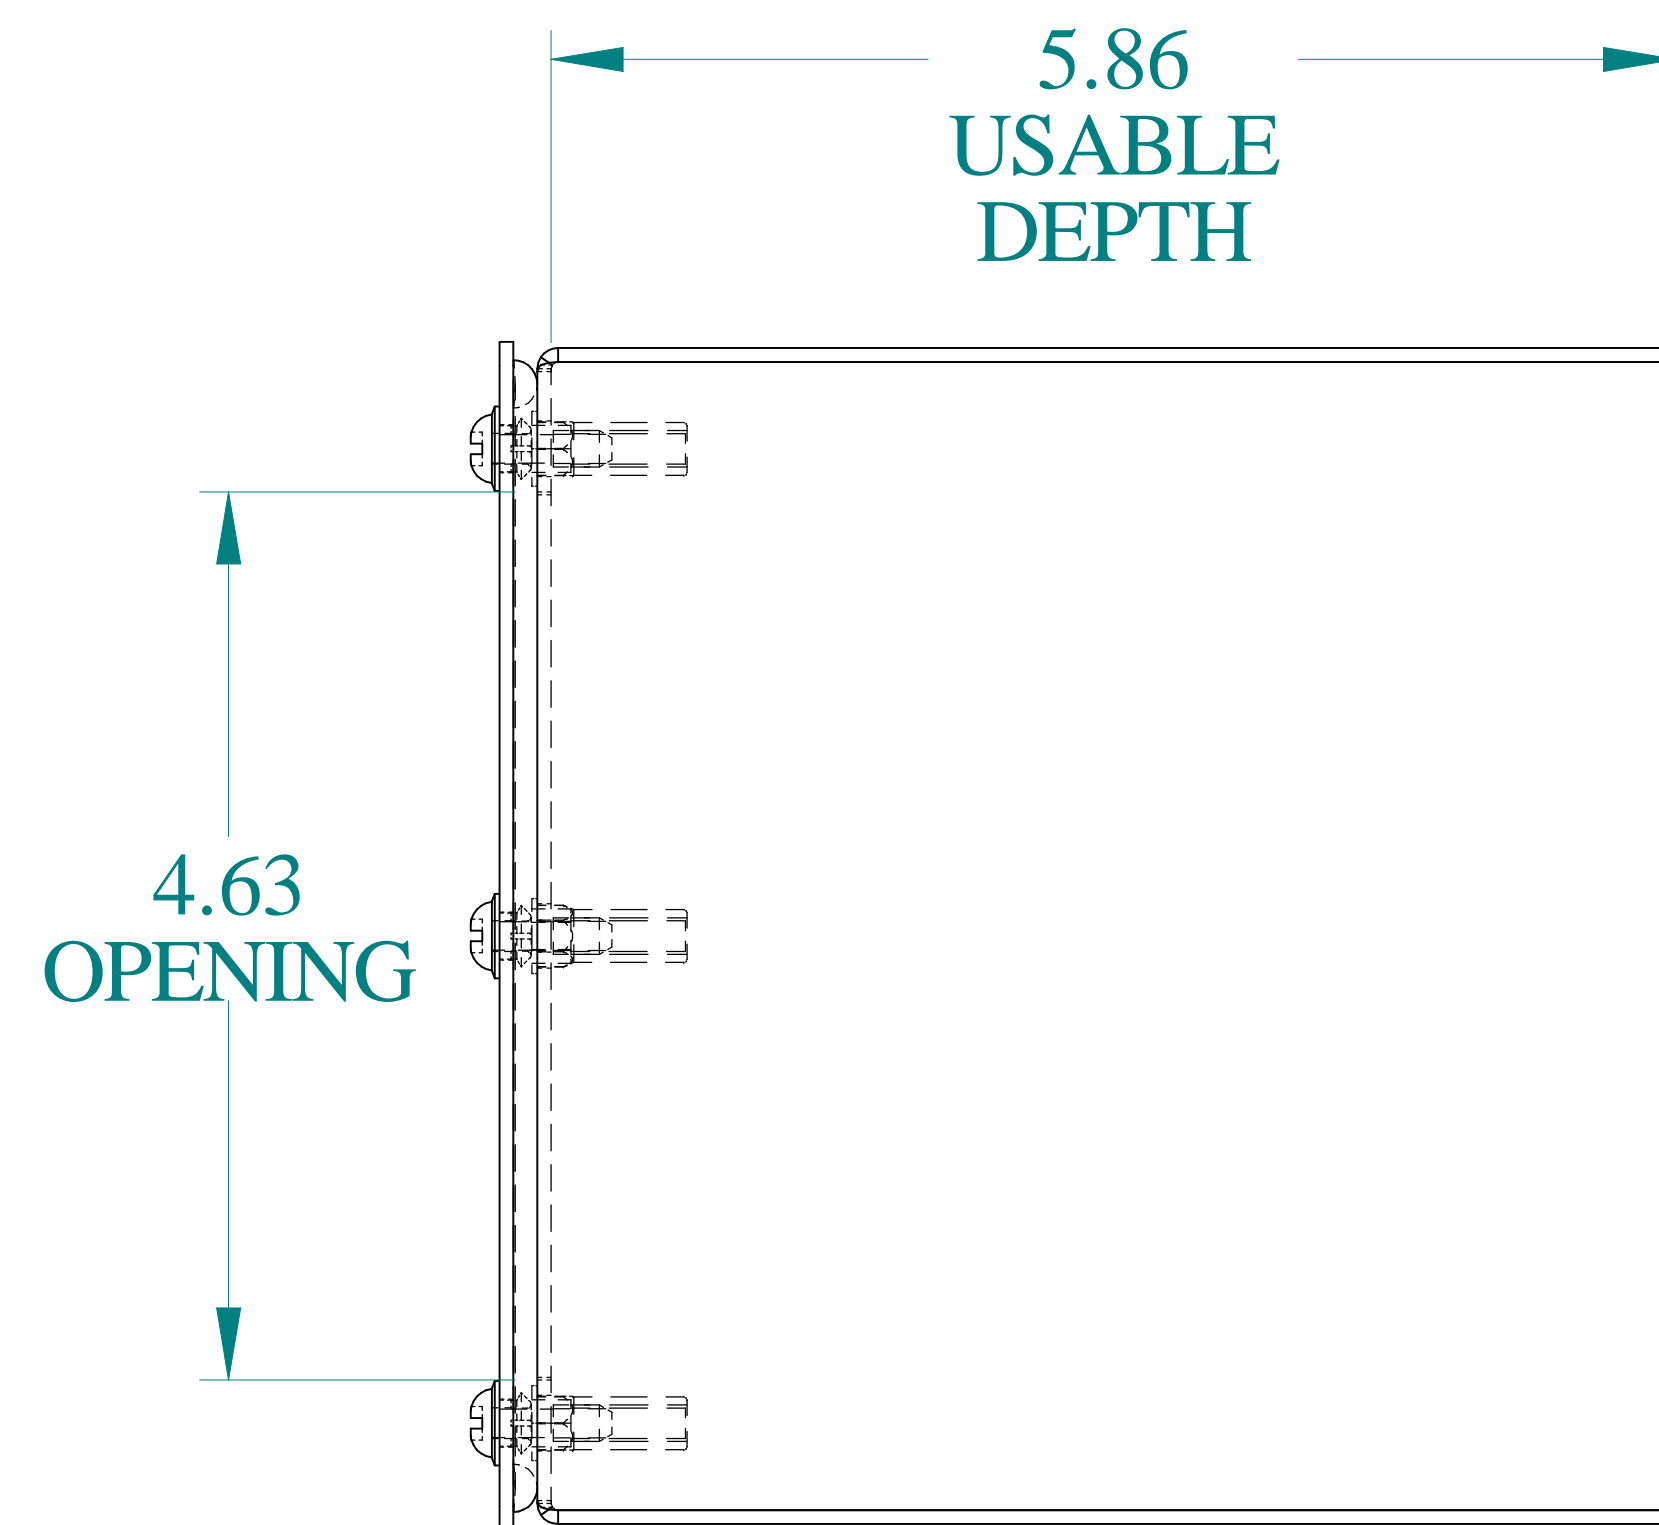

TOP VIEW

SIDE VIEW

FRONT VIEW

SIDE VIEW

BACK VIEW

BOTTOM VIEW

ISOMETRIC VIEW

**HAMMOND
MANUFACTURING®**
www.hammondmfg.com

Data subject to change without notice.

Part # : C4XSC666SS Date : Mar. 4, 2022

Link: www.hammg.com/C4XSC666SS