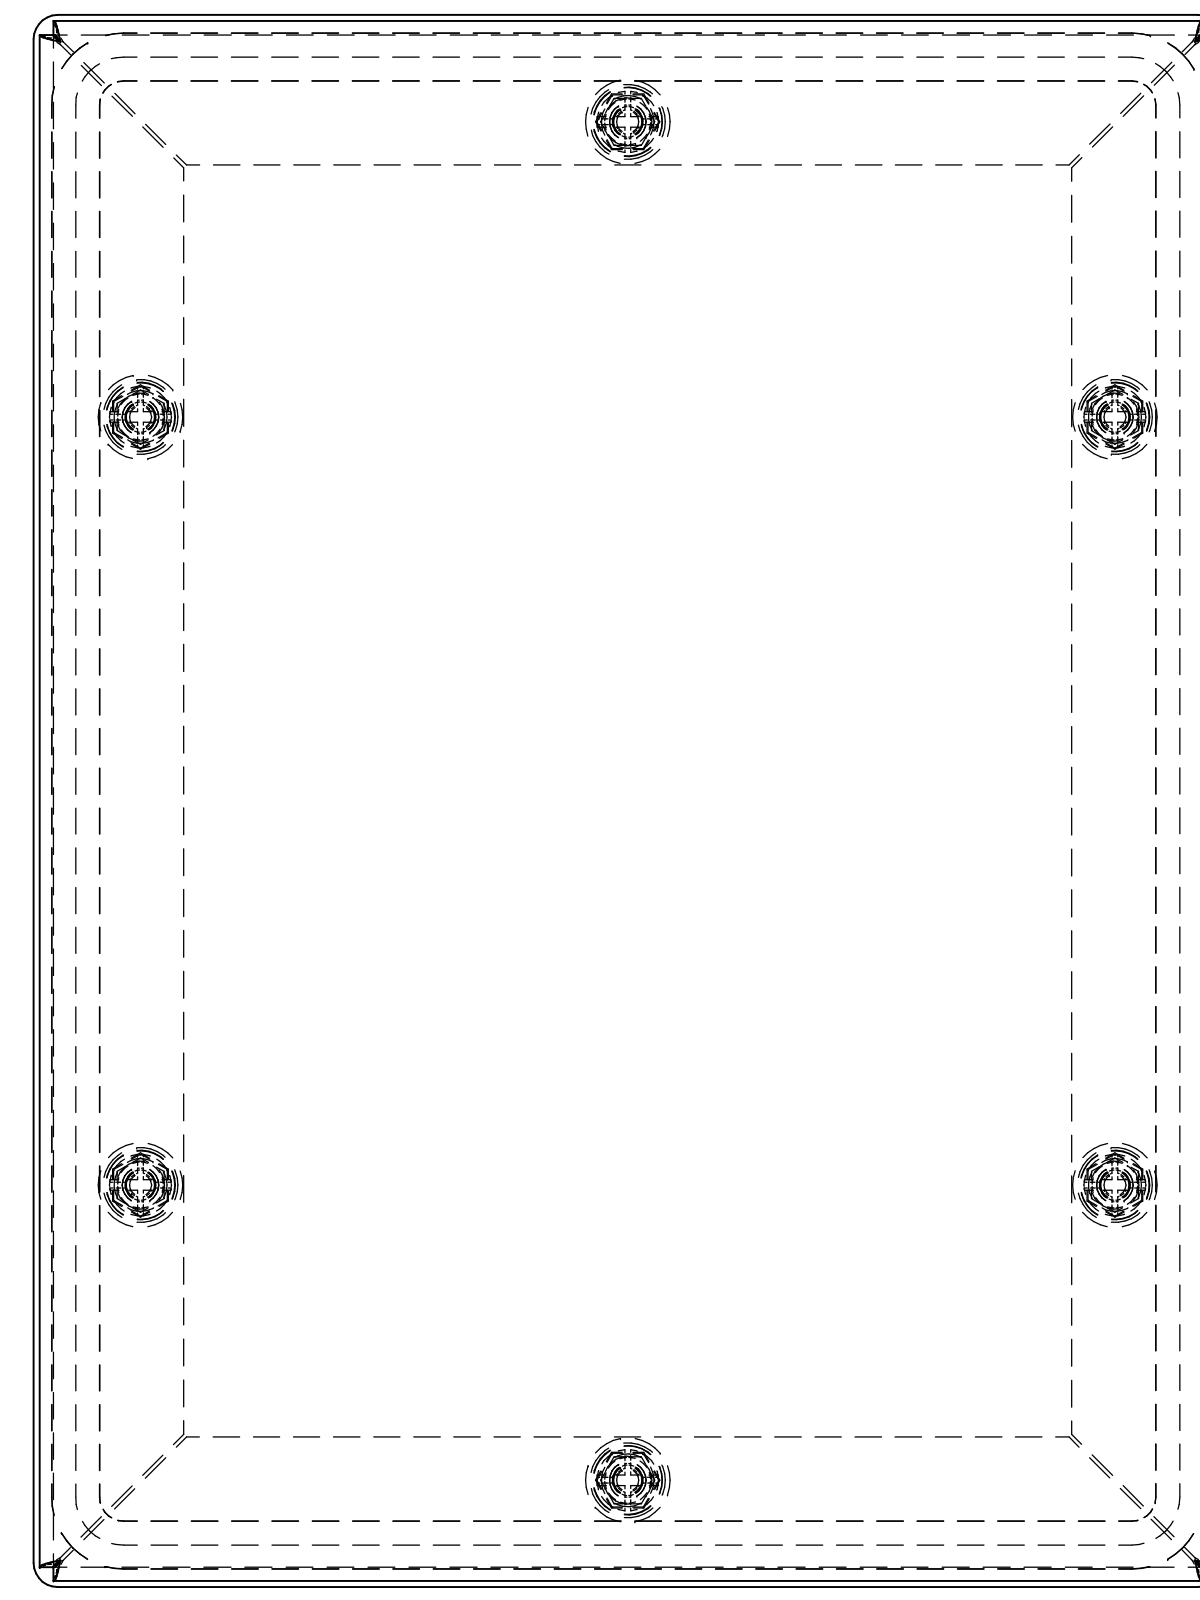

TOP VIEW

SIDE VIEW

FRONT VIEW

SIDE VIEW

BACK VIEW

BOTTOM VIEW

ISOMETRIC VIEW

**HAMMOND
MANUFACTURING®**
www.hammondmfg.com

Data subject to change without notice.

Part # : C4XSC864SS Date : Mar. 4, 2022

Link: www.hamfmfg.com/C4XSC864SS