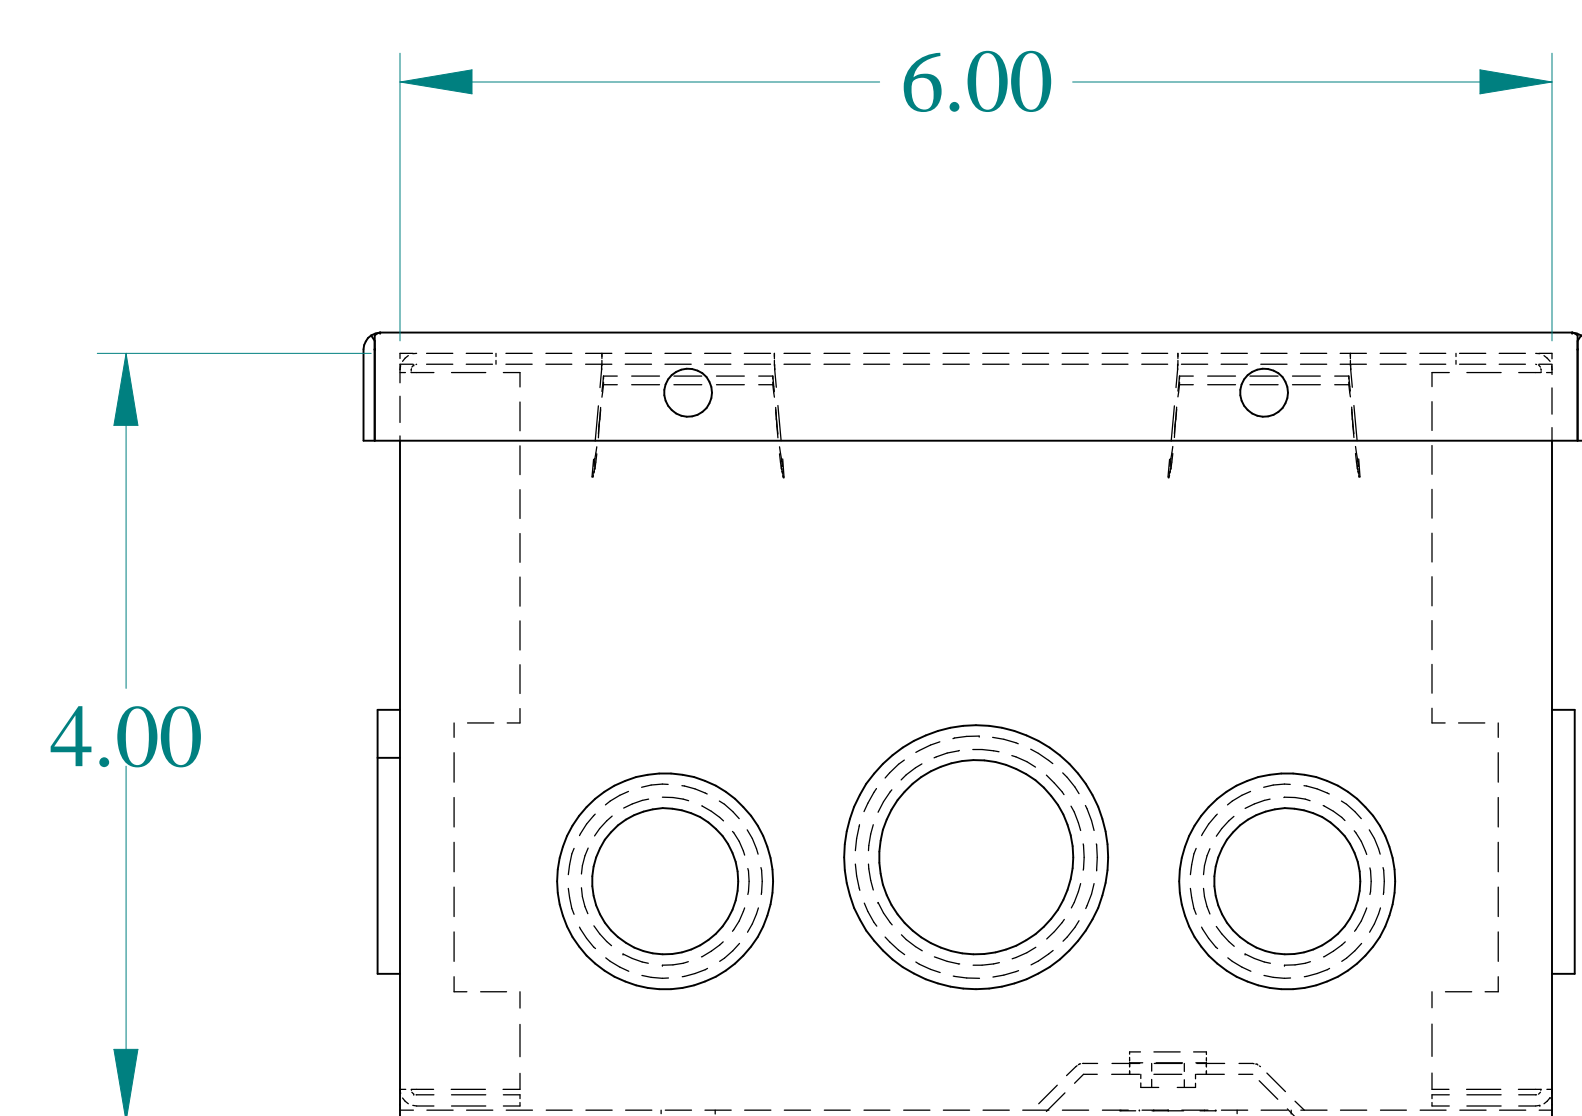

TOP VIEW

ISOMETRIC VIEWS

SIDE VIEW

FRONT VIEW

SIDE VIEW

BACK VIEW

BOTTOM VIEW

PART NUMBERS	
CHKO644	PAINTED GRAY