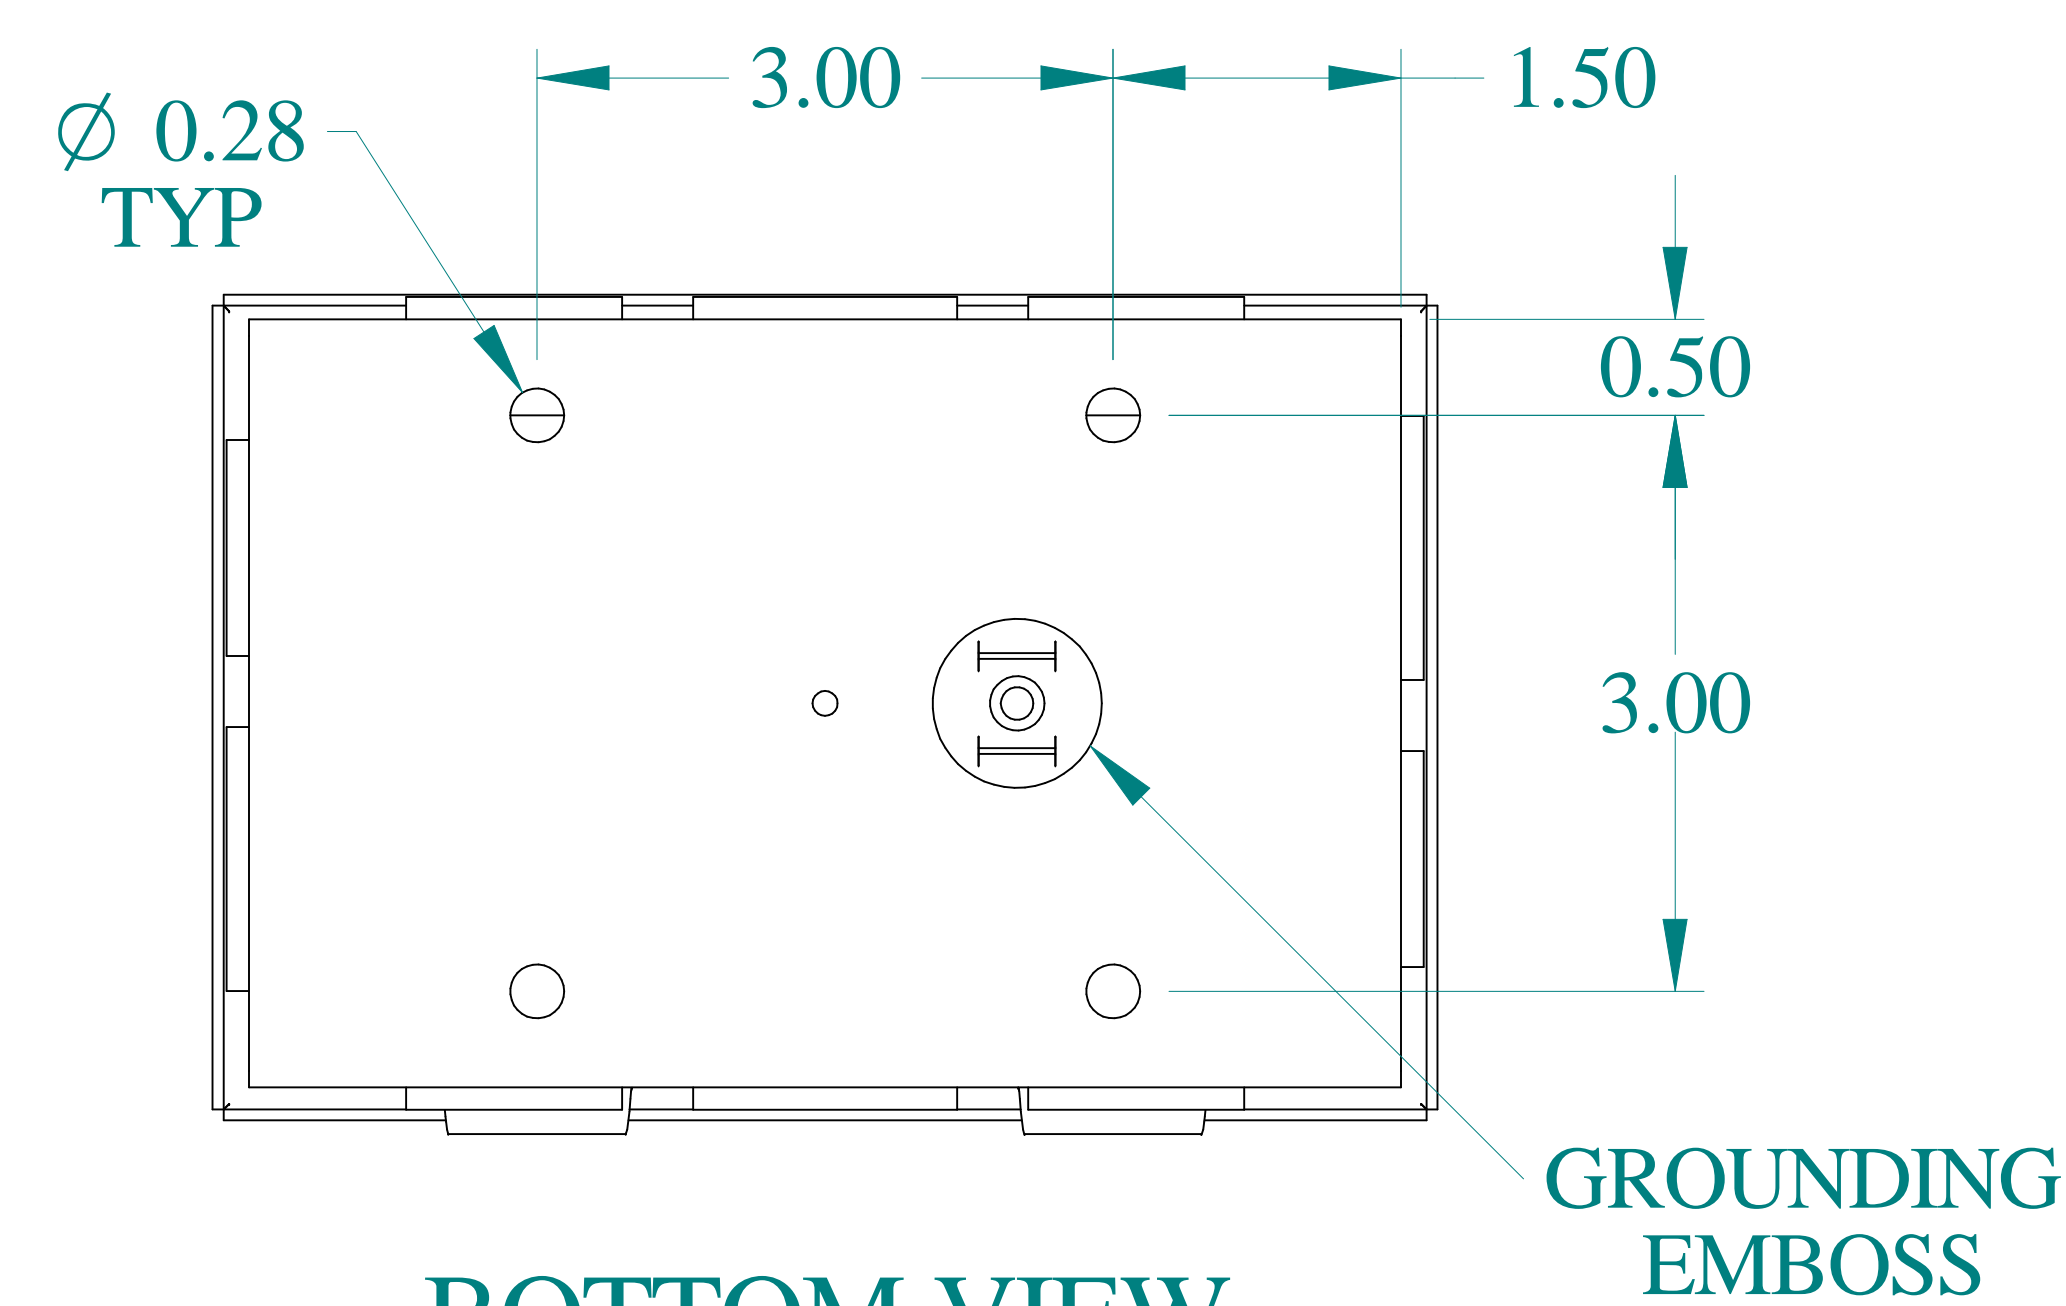

TOP VIEW

ISOMETRIC VIEWS

SIDE VIEW

FRONT VIEW

SIDE VIEW

BACK VIEW

BOTTOM VIEW

PART NUMBERS	
CHKO644	PAINTED GRAY