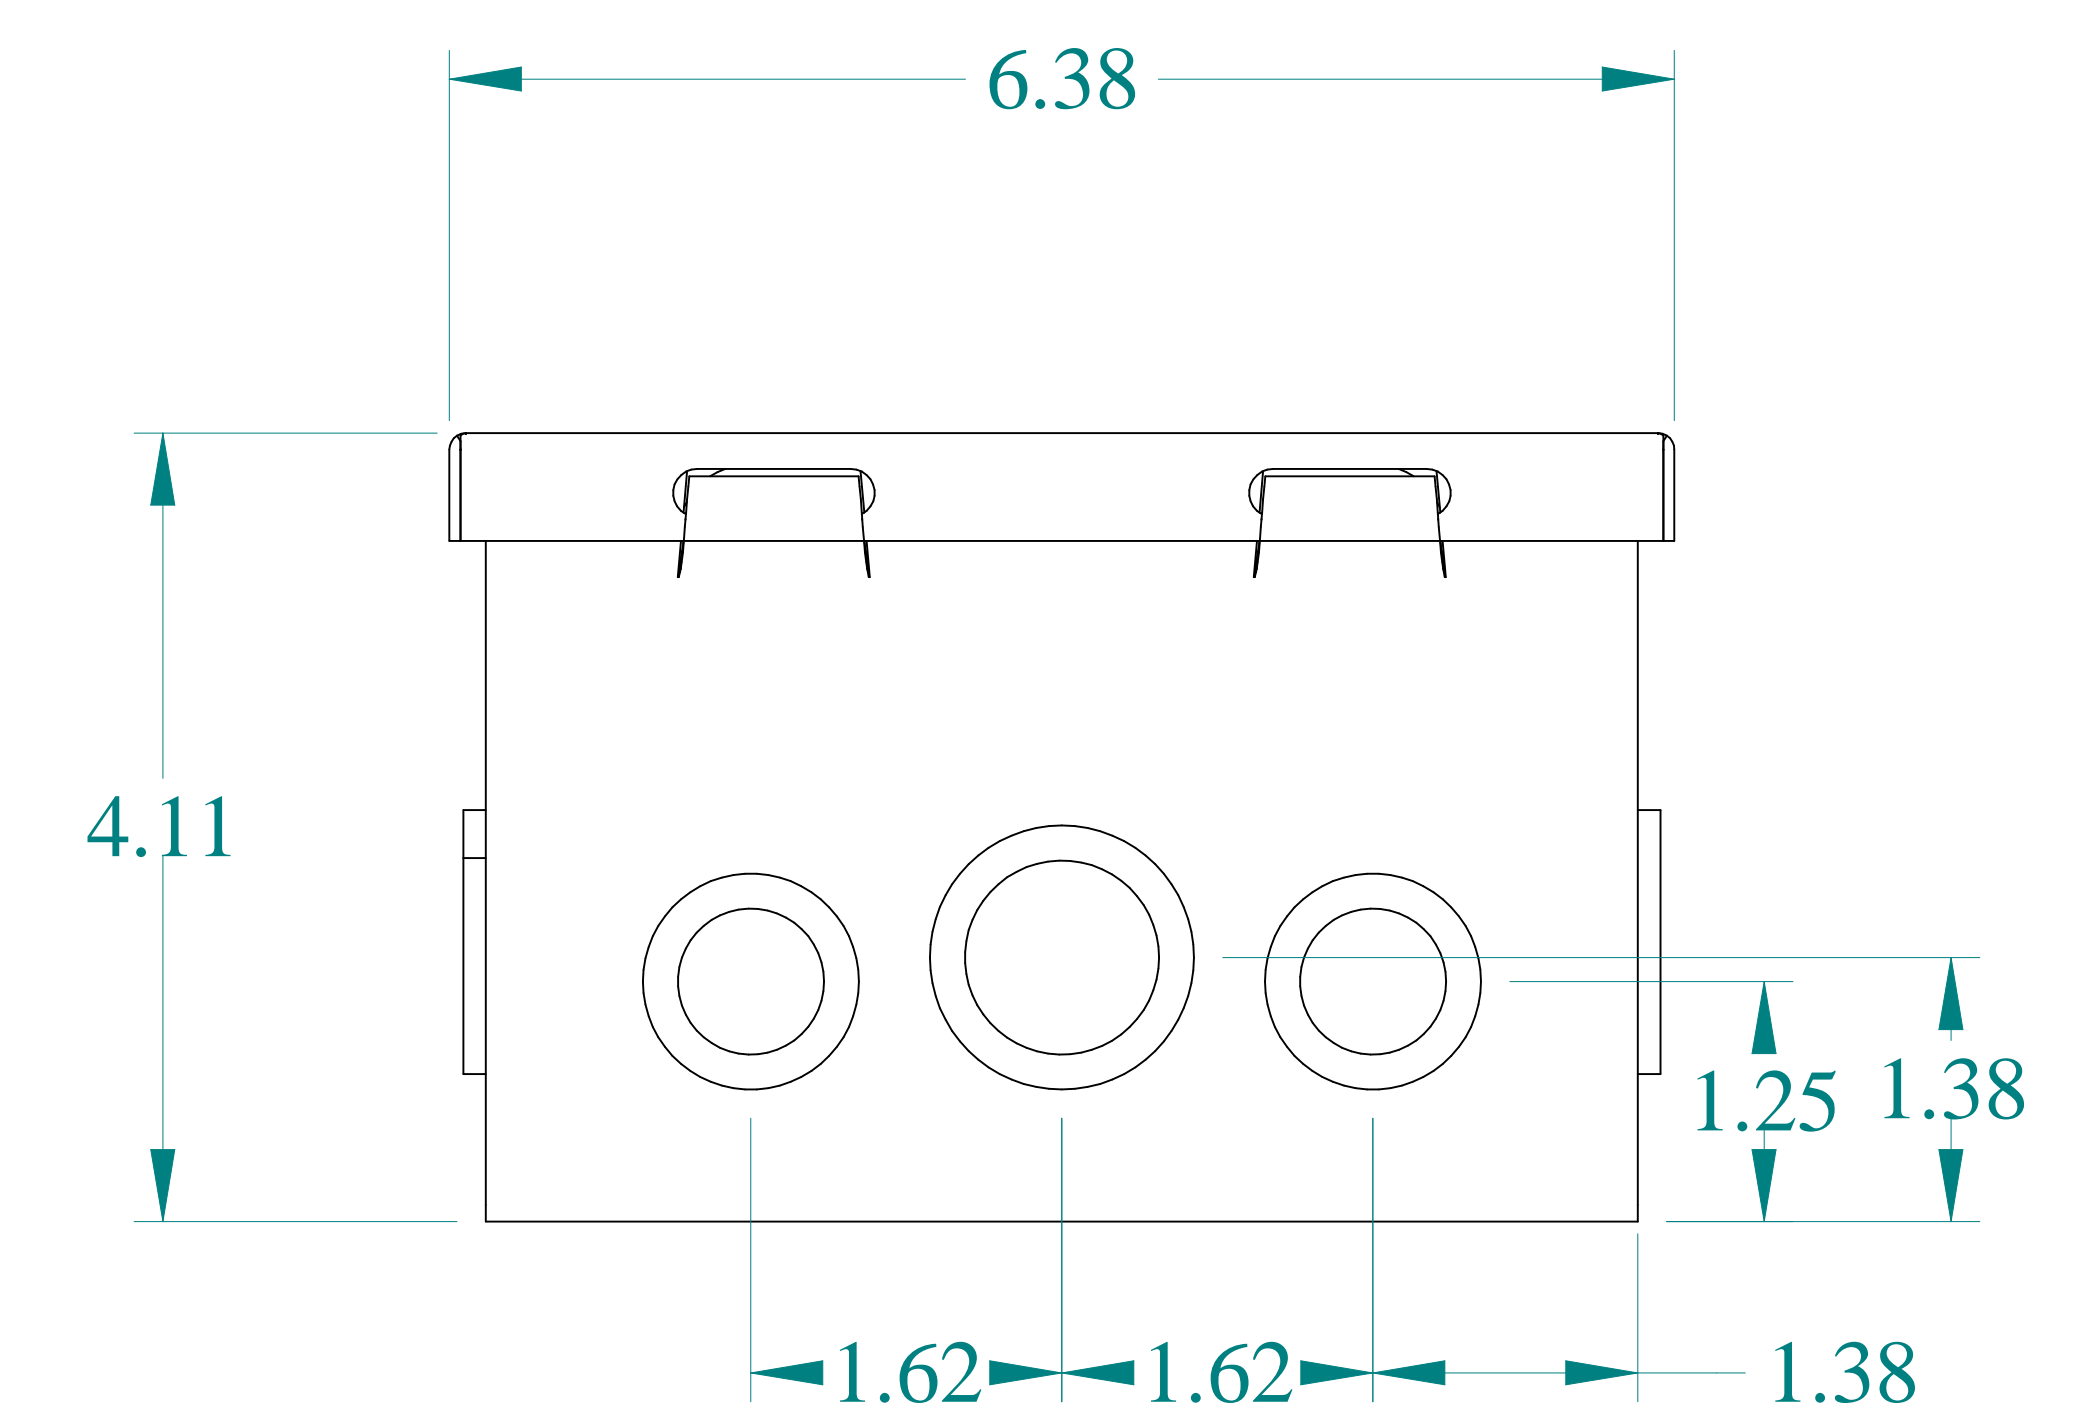

TOP VIEW

ISOMETRIC VIEWS

SIDE VIEW

FRONT VIEW

SIDE VIEW

BACK VIEW

BOTTOM VIEW

PART NUMBERS	
CHKO644	PAINTED GRAY