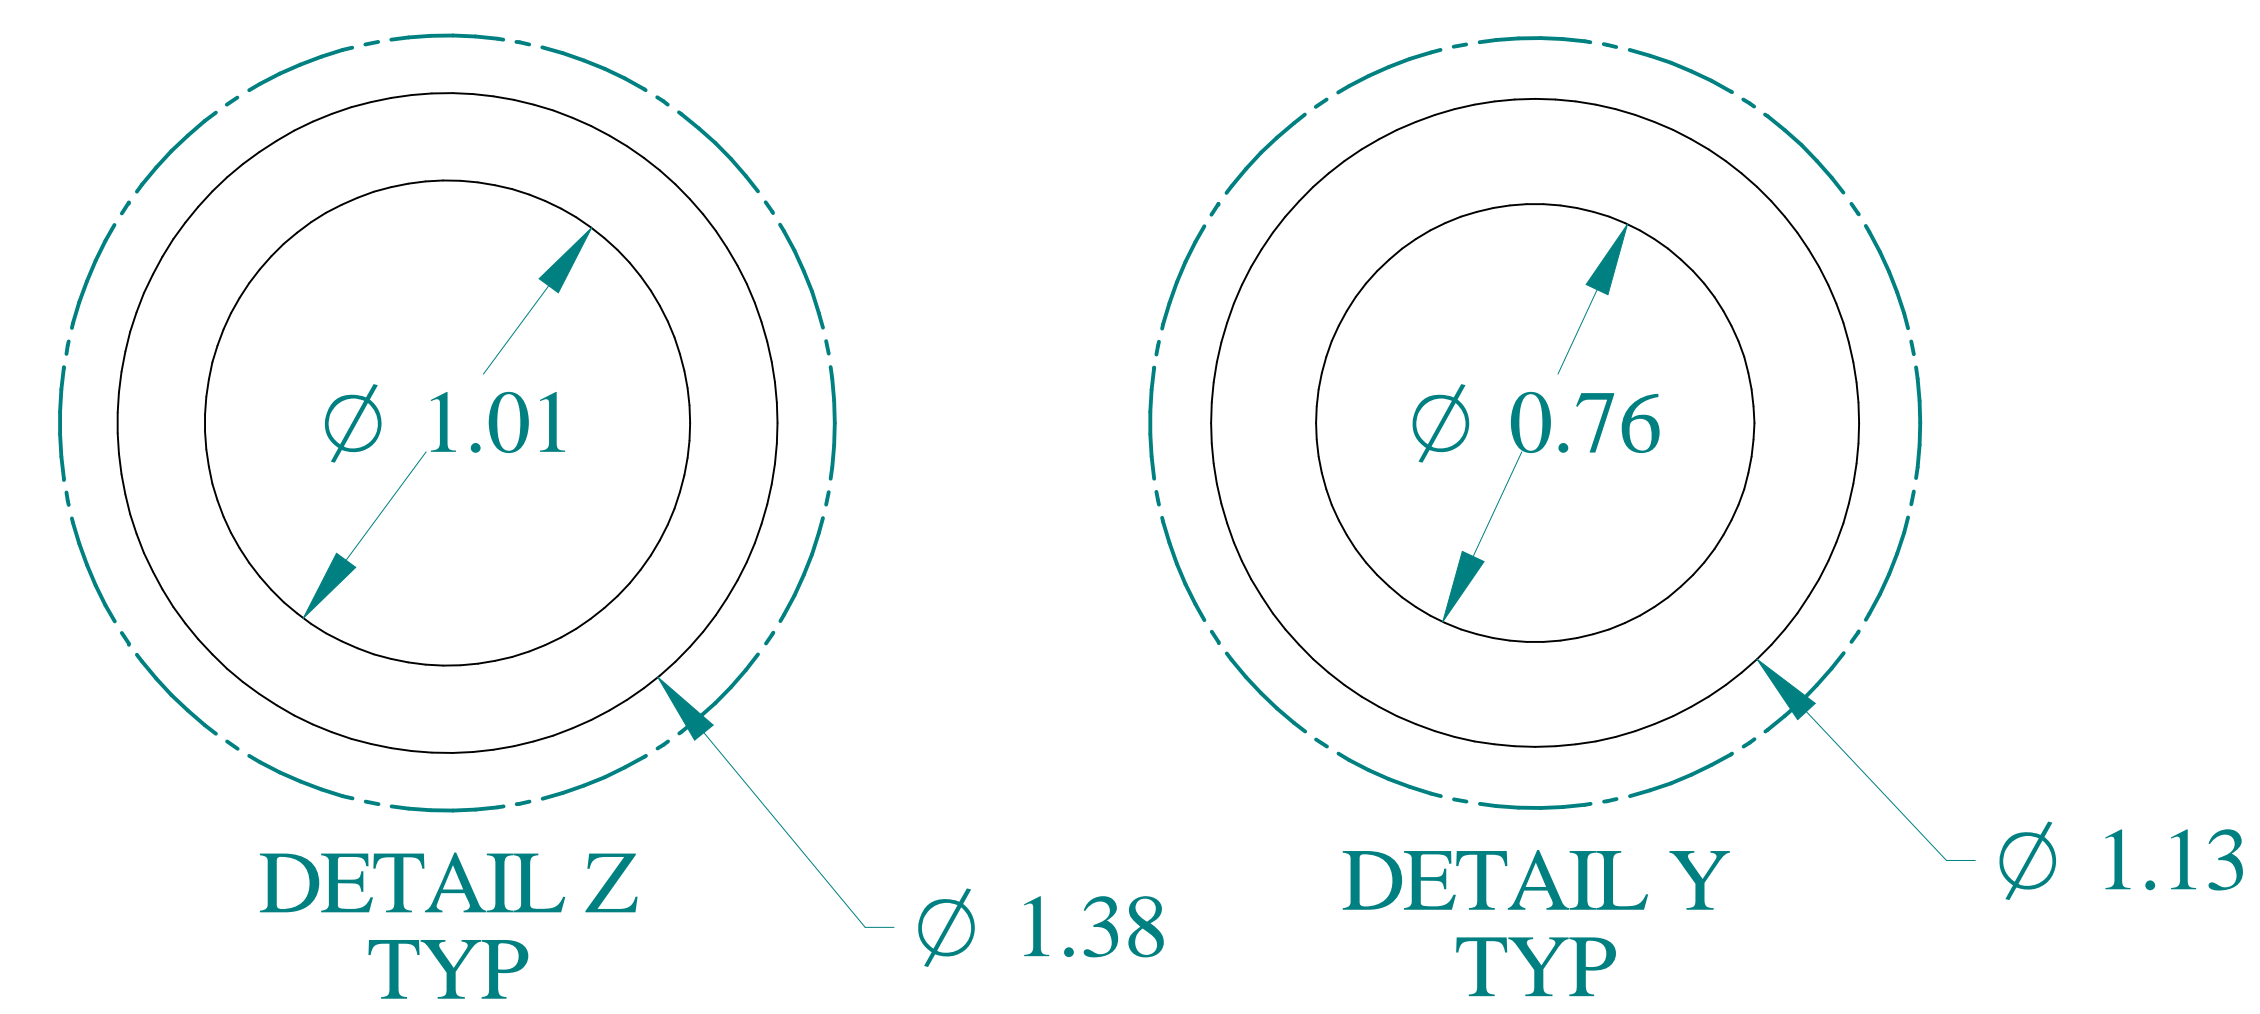

TOP VIEW

ISOMETRIC VIEWS

SIDE VIEW

FRONT VIEW

SIDE VIEW

BACK VIEW

BOTTOM VIEW

PART NUMBERS	
CHKO644	PAINTED GRAY