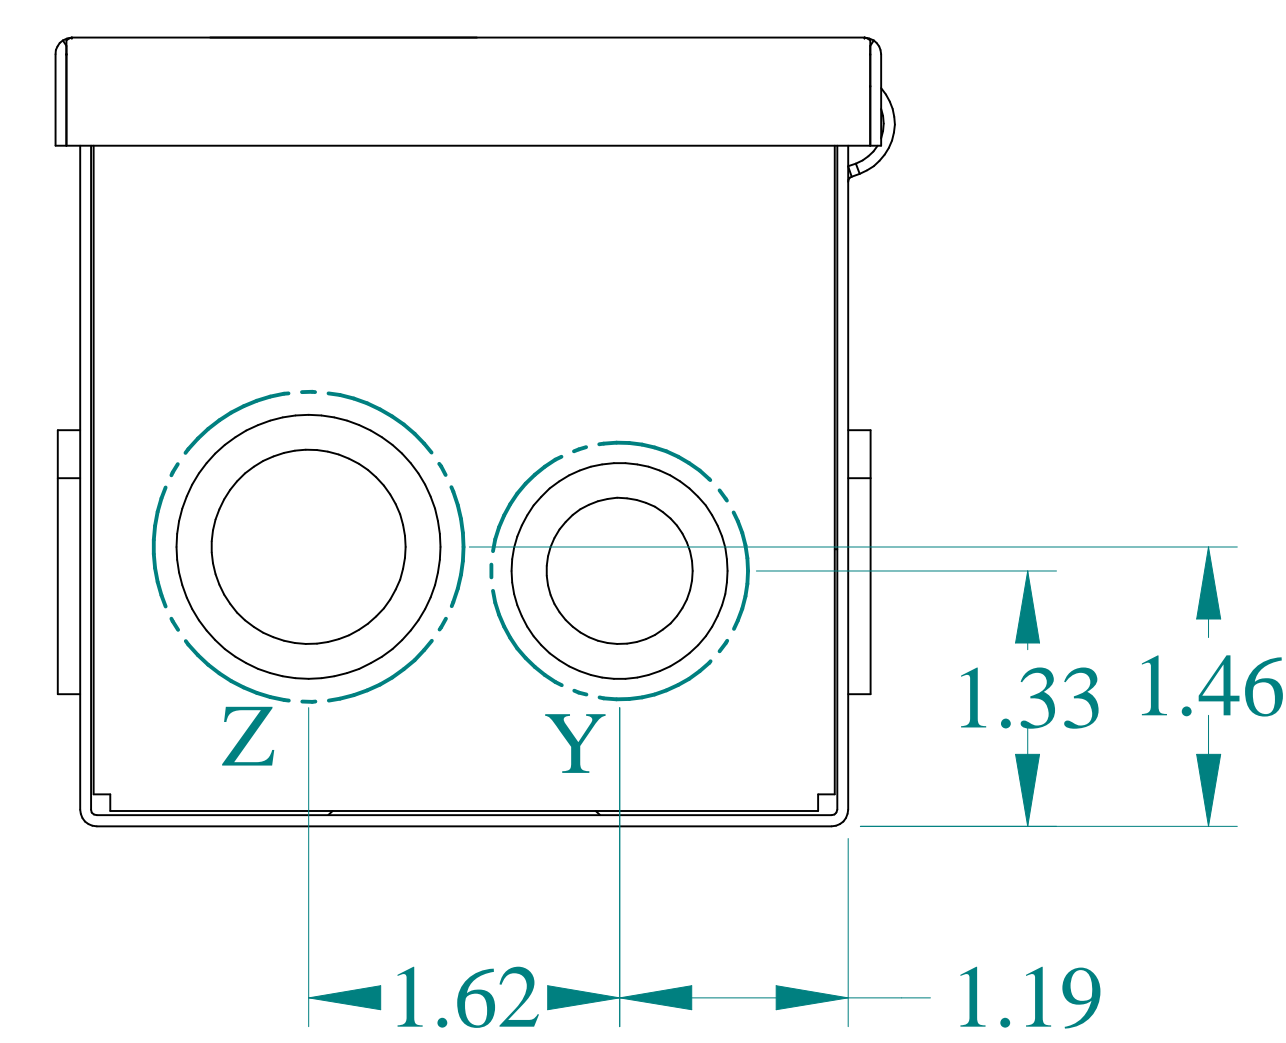

TOP VIEW

ISOMETRIC VIEWS

SIDE VIEW

FRONT VIEW

SIDE VIEW

BACK VIEW

BOTTOM VIEW

PART NUMBERS	
CHKO644	PAINTED GRAY