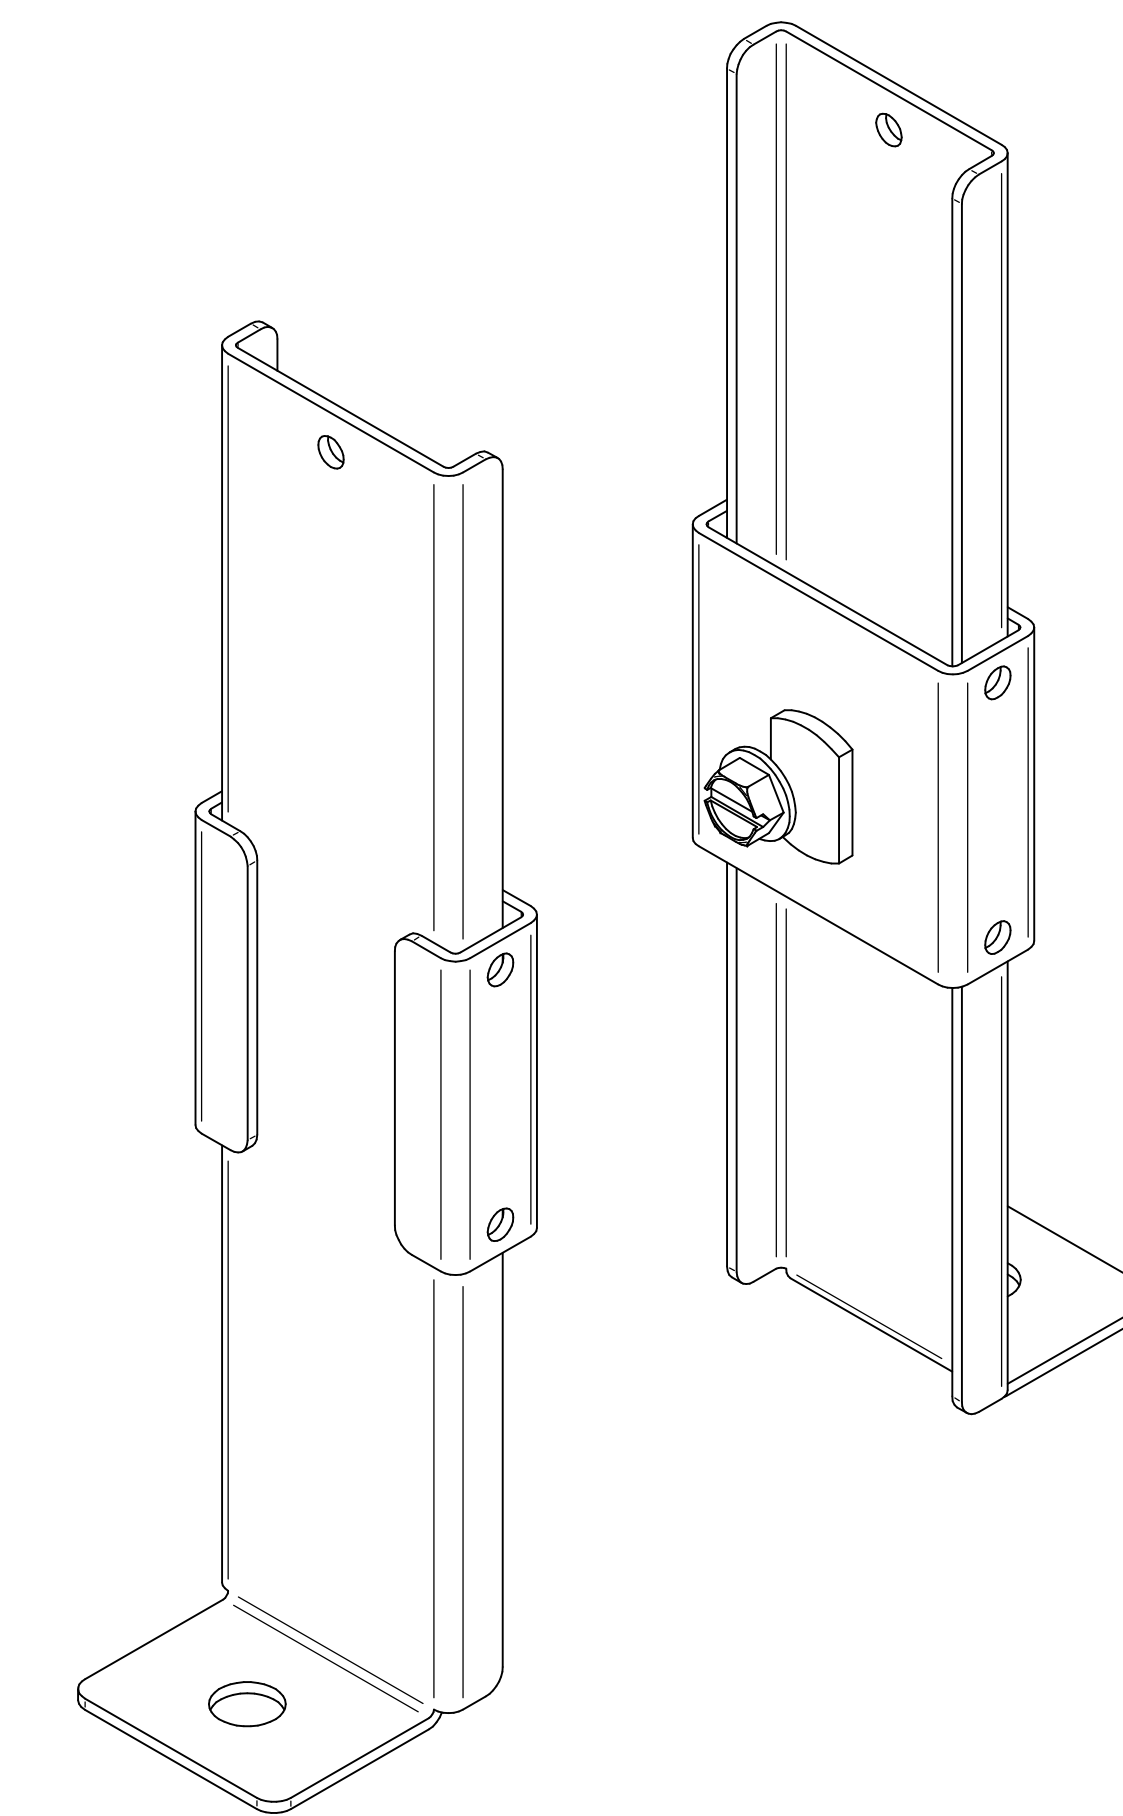

TOP VIEW

ISOMETRIC

L.S. VIEW

FRONT VIEW

R.S. VIEW

BOTTOM VIEW

Item Number	Title	Quantity
1	CLFMB - FLOOR MOUNT BASE	1
2	CLFMB - FLOOR MOUNT CLAMP	1
3	SCREW 1/4-20X1/2 HEX SLOT BOLT	1

PART NUMBERS

CLFMB	PAINTED BLACK
-------	---------------

NOTES

Sold in pairs.

Floor mounting hardware not included.

See Hammond Website for additional info.

Français

Pour tous les détails sur nos produits, svp veuillez consulter notre site www.hammondmfg.com
 Data subject to change without notice. Isometric drawing not to scale.
 Les données sont sujettes à changement sans préavis.