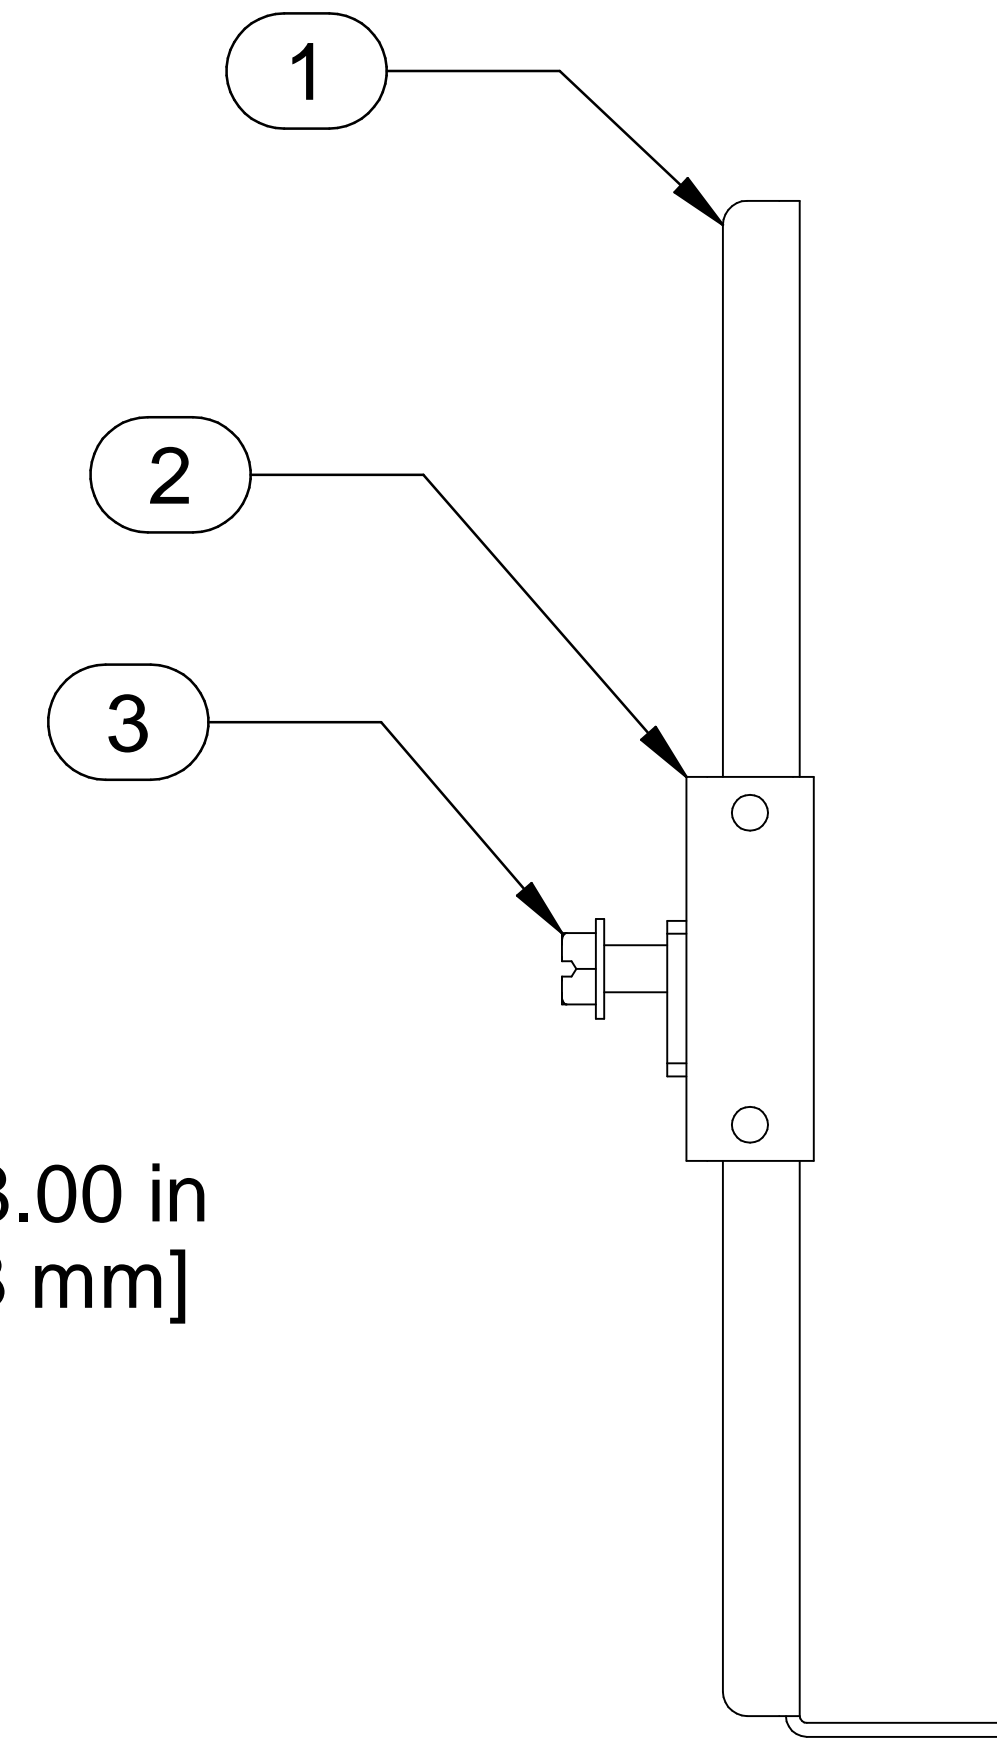

TOP VIEW

ISOMETRIC

L.S. VIEW

FRONT VIEW

R.S. VIEW

BOTTOM VIEW

Item Number	Title	Quantity
1	CLFMB - FLOOR MOUNT BASE	1
2	CLFMB - FLOOR MOUNT CLAMP	1
3	SCREW 1/4-20X1/2 HEX SLOT BOLT	1

PART NUMBERS

CLFMB	PAINTED BLACK
-------	---------------

NOTES

Sold in pairs.

Floor mounting hardware not included.

See Hammond Website for additional info.

Français

Pour tous les détails sur nos produits, svp veuillez consulter notre site www.hammondmfg.com
 Data subject to change without notice. Isometric drawing not to scale.
 Les données sont sujettes à changement sans préavis.