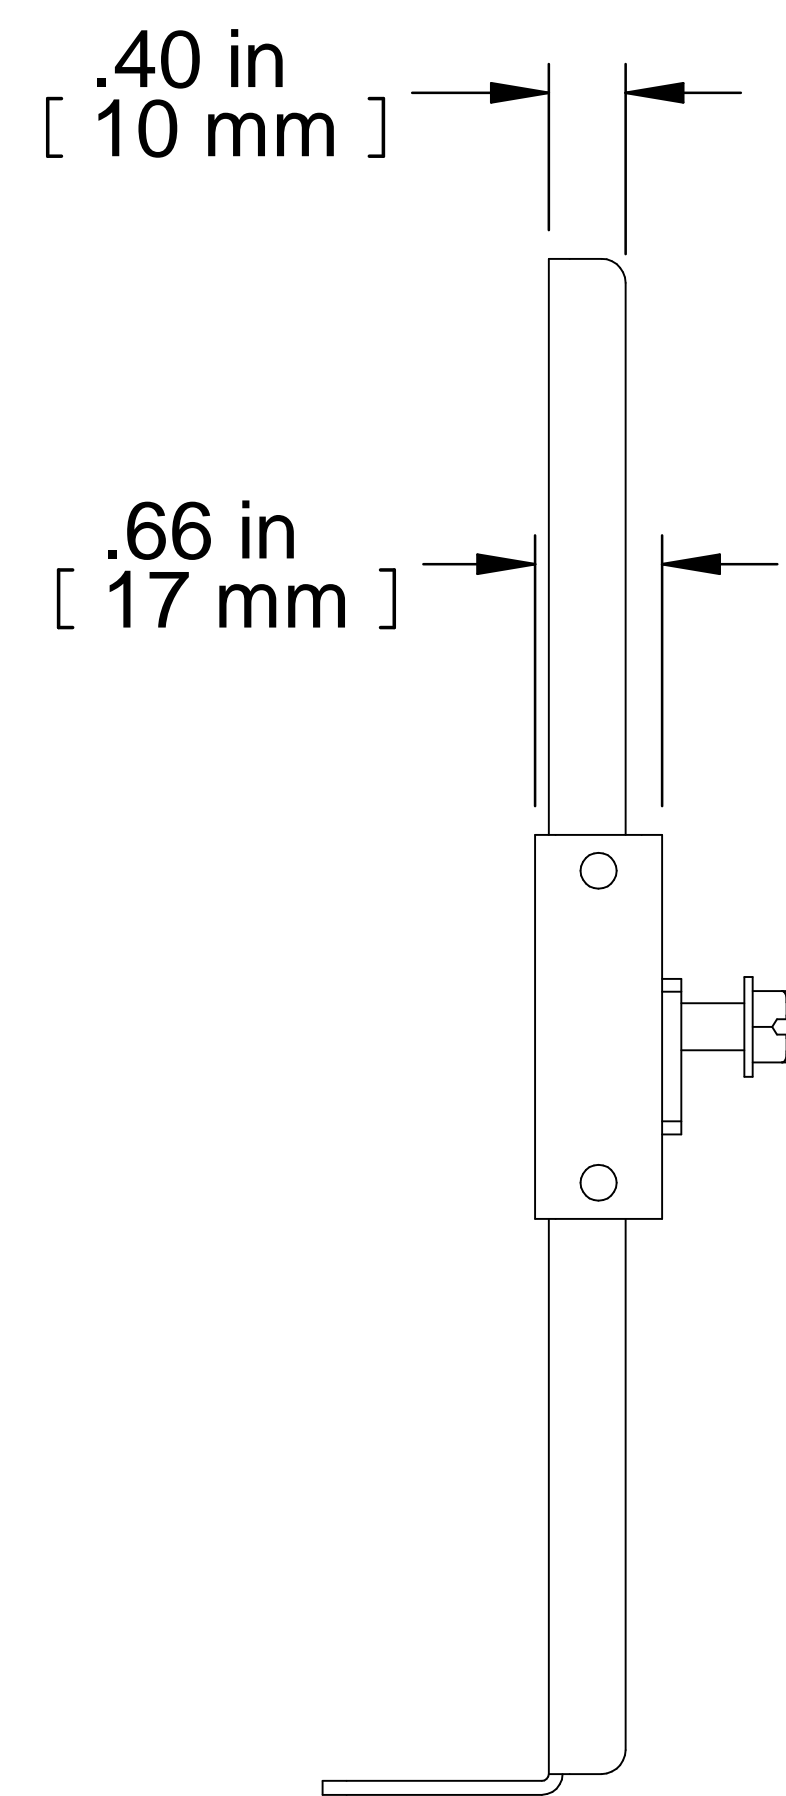

TOP VIEW

ISOMETRIC

L.S. VIEW

FRONT VIEW

R.S. VIEW

BOTTOM VIEW

Item Number	Title	Quantity
1	CLFMB - FLOOR MOUNT BASE	1
2	CLFMB - FLOOR MOUNT CLAMP	1
3	SCREW 1/4-20X1/2 HEX SLOT BOLT	1

PART NUMBERS

CLFMB	PAINTED BLACK
-------	---------------

NOTES

Sold in pairs.

Floor mounting hardware not included.

See Hammond Website for additional info.

Français

Pour tous les détails sur nos produits, svp veuillez consulter notre site www.hammondmfg.com
 Data subject to change without notice. Isometric drawing not to scale.
 Les données sont sujettes à changement sans préavis.

www.hammondmfg.com

PART NO.

CLFMB