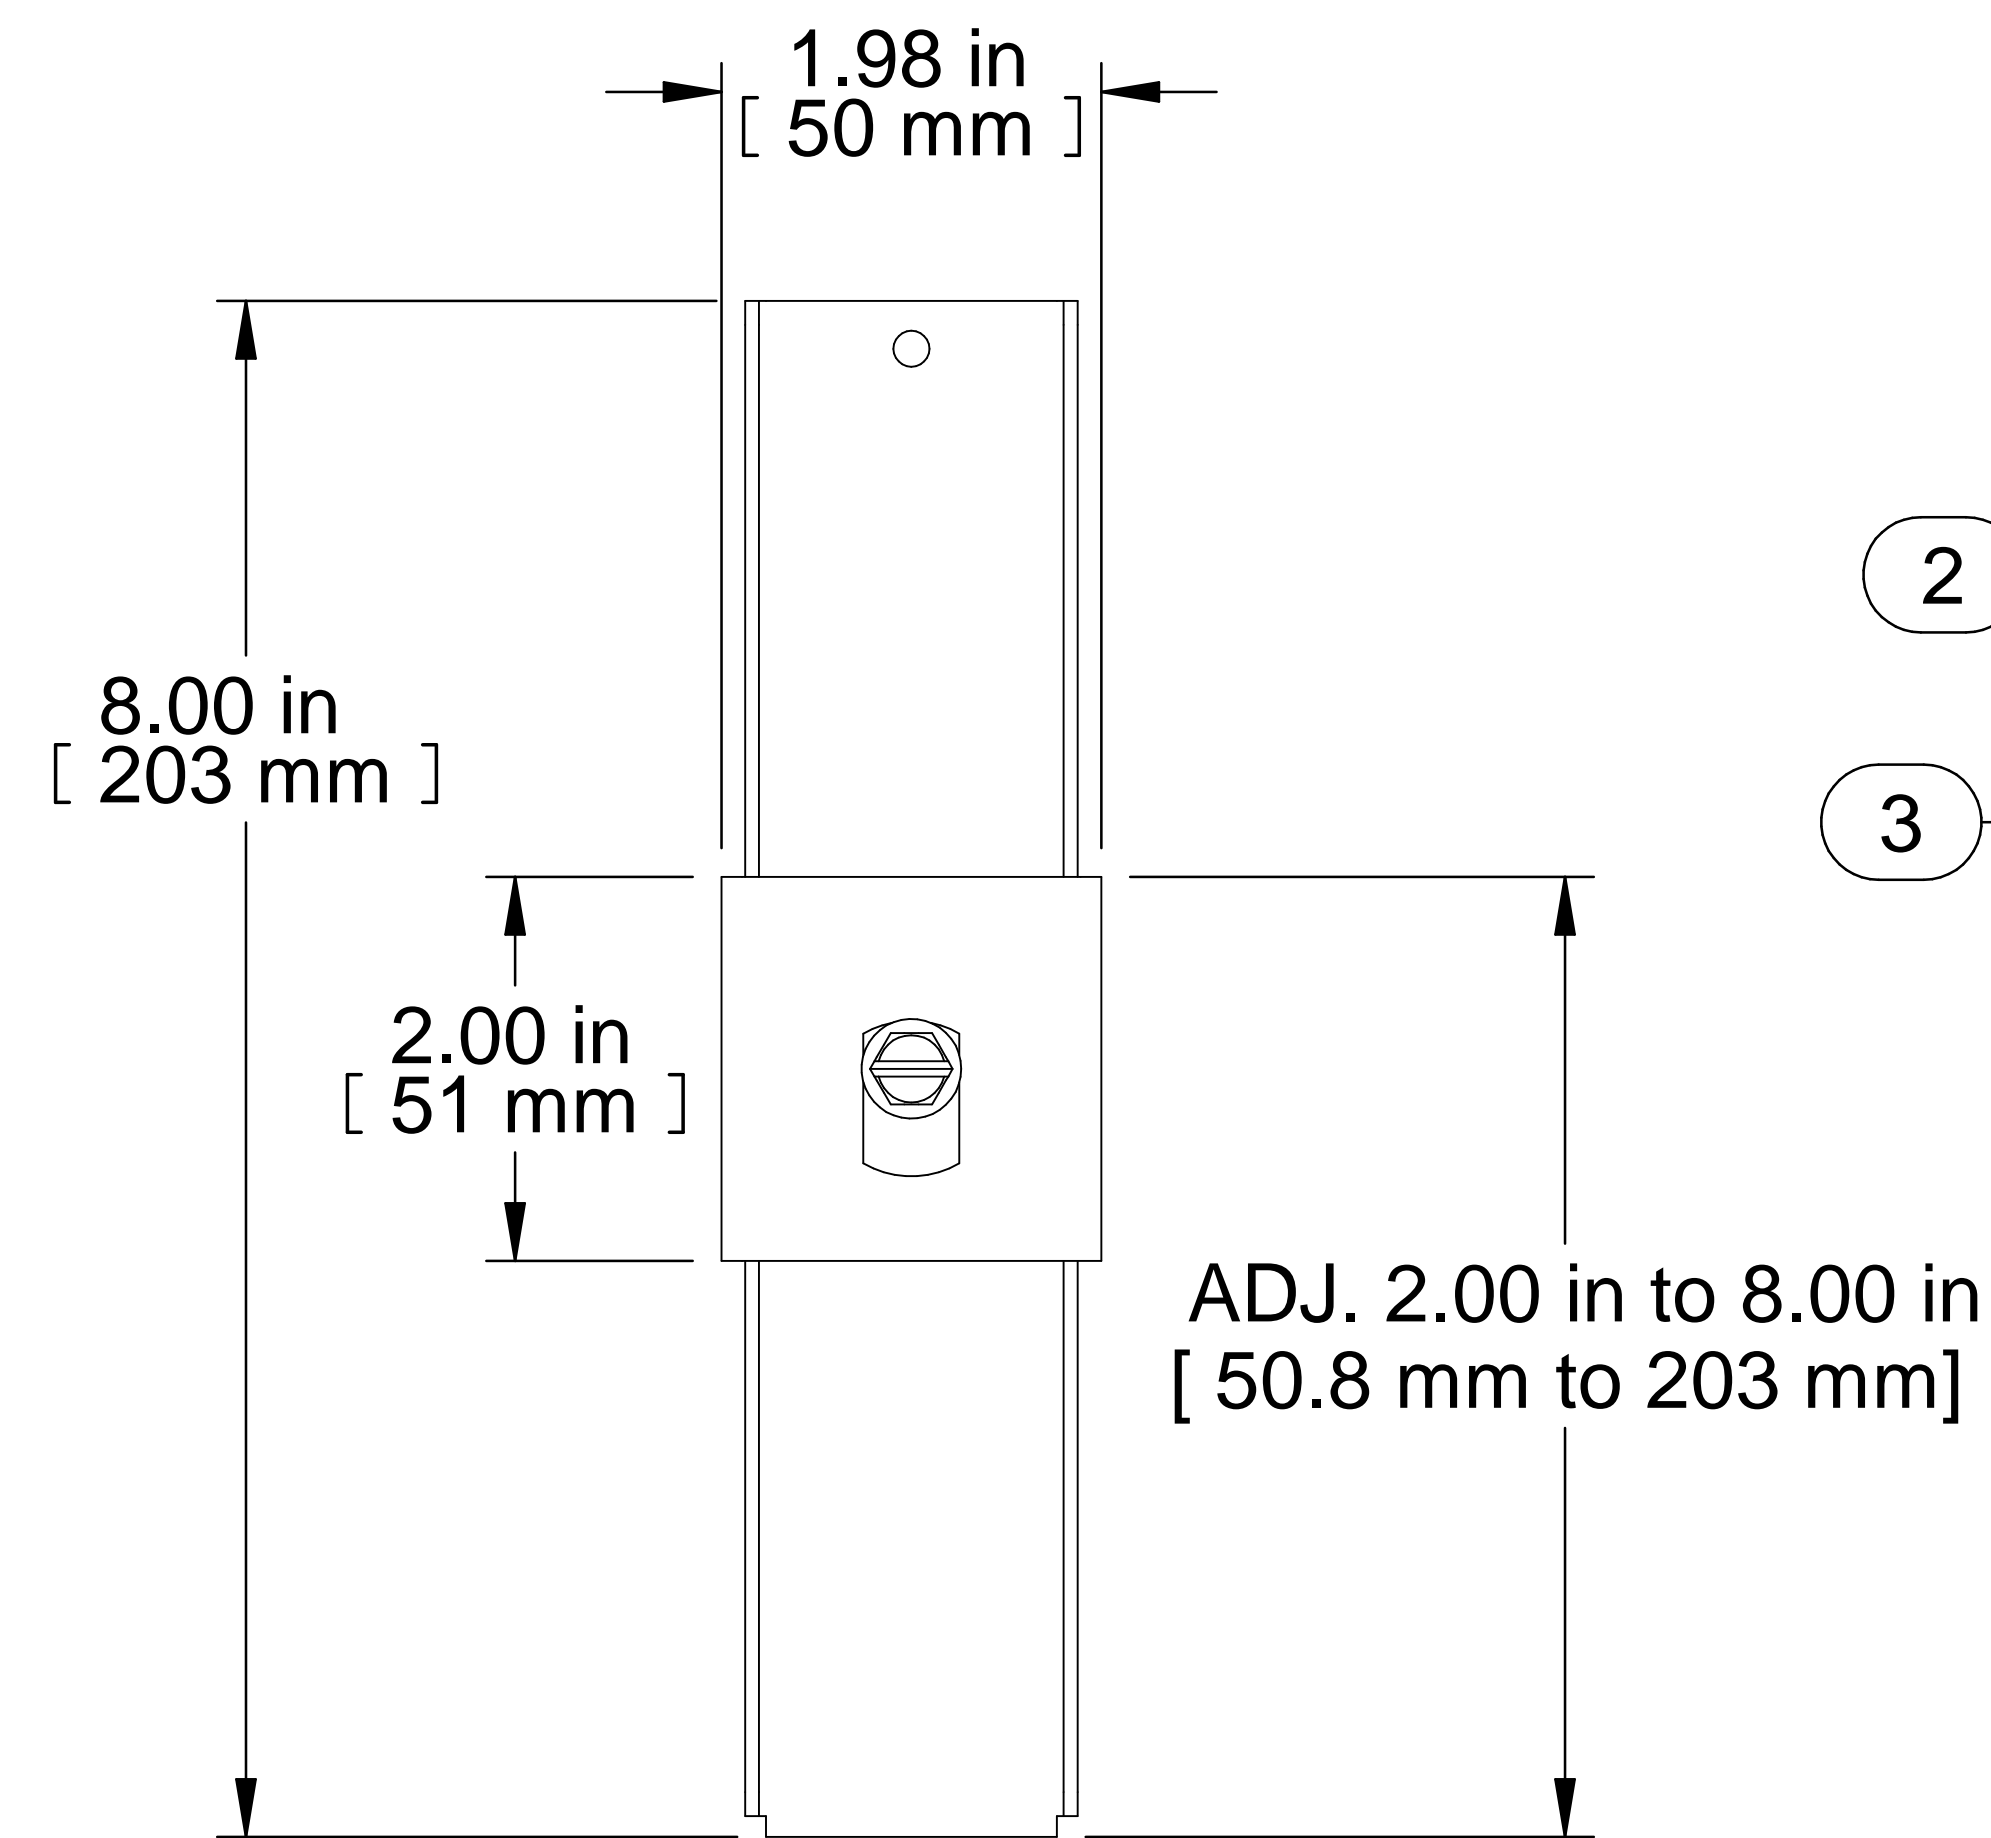

TOP VIEW

ISOMETRIC

L.S. VIEW

FRONT VIEW

R.S. VIEW

BOTTOM VIEW

Item Number	Title	Quantity
1	CLFMB - FLOOR MOUNT BASE	1
2	CLFMB - FLOOR MOUNT CLAMP	1
3	SCREW 1/4-20X1/2 HEX SLOT BOLT	1

PART NUMBERS