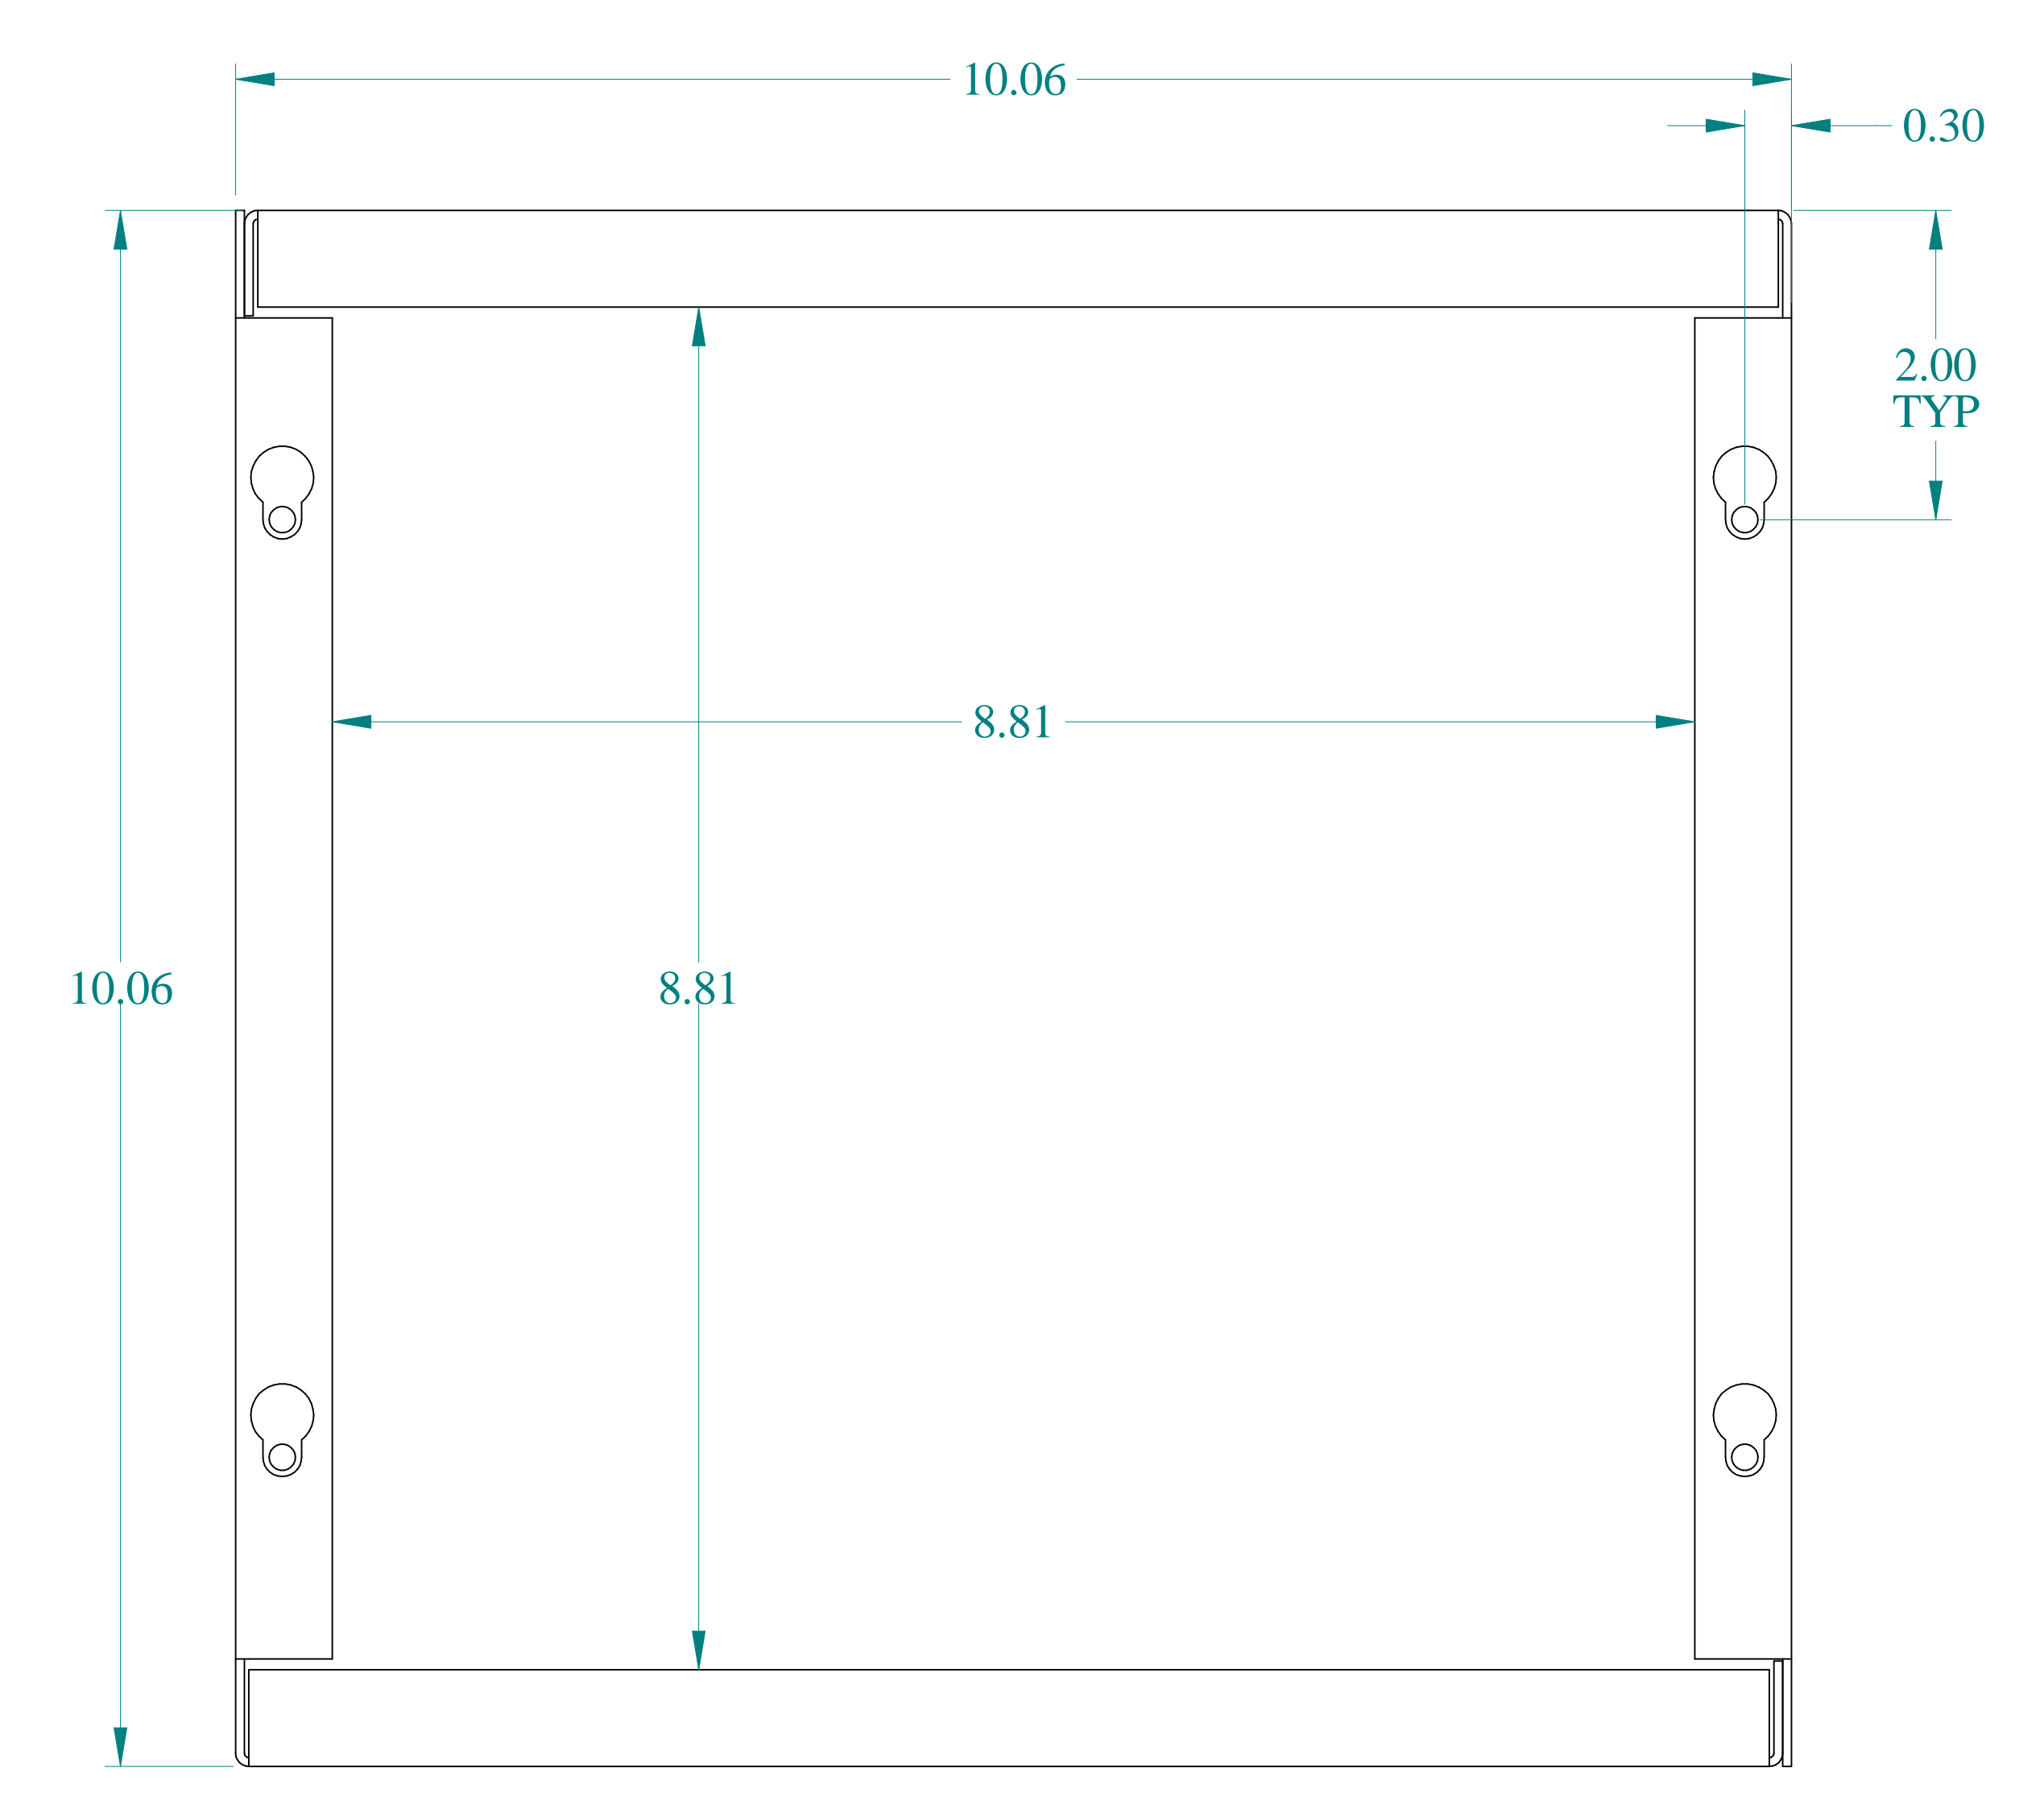

ISOMETRIC VIEWS

TOP VIEW

BACK VIEW

SIDE VIEW

FRONT VIEW

SIDE VIEW

BOTTOM VIEW

**HAMMOND
MANUFACTURING®**
www.hammondmfg.com

Data subject to change without notice.

Part # : CS1010EXT4 Date : Aug. 5, 2020

[Link:www.hamfmg.com/CS1010EXT4](http://www.hamfmg.com/CS1010EXT4)