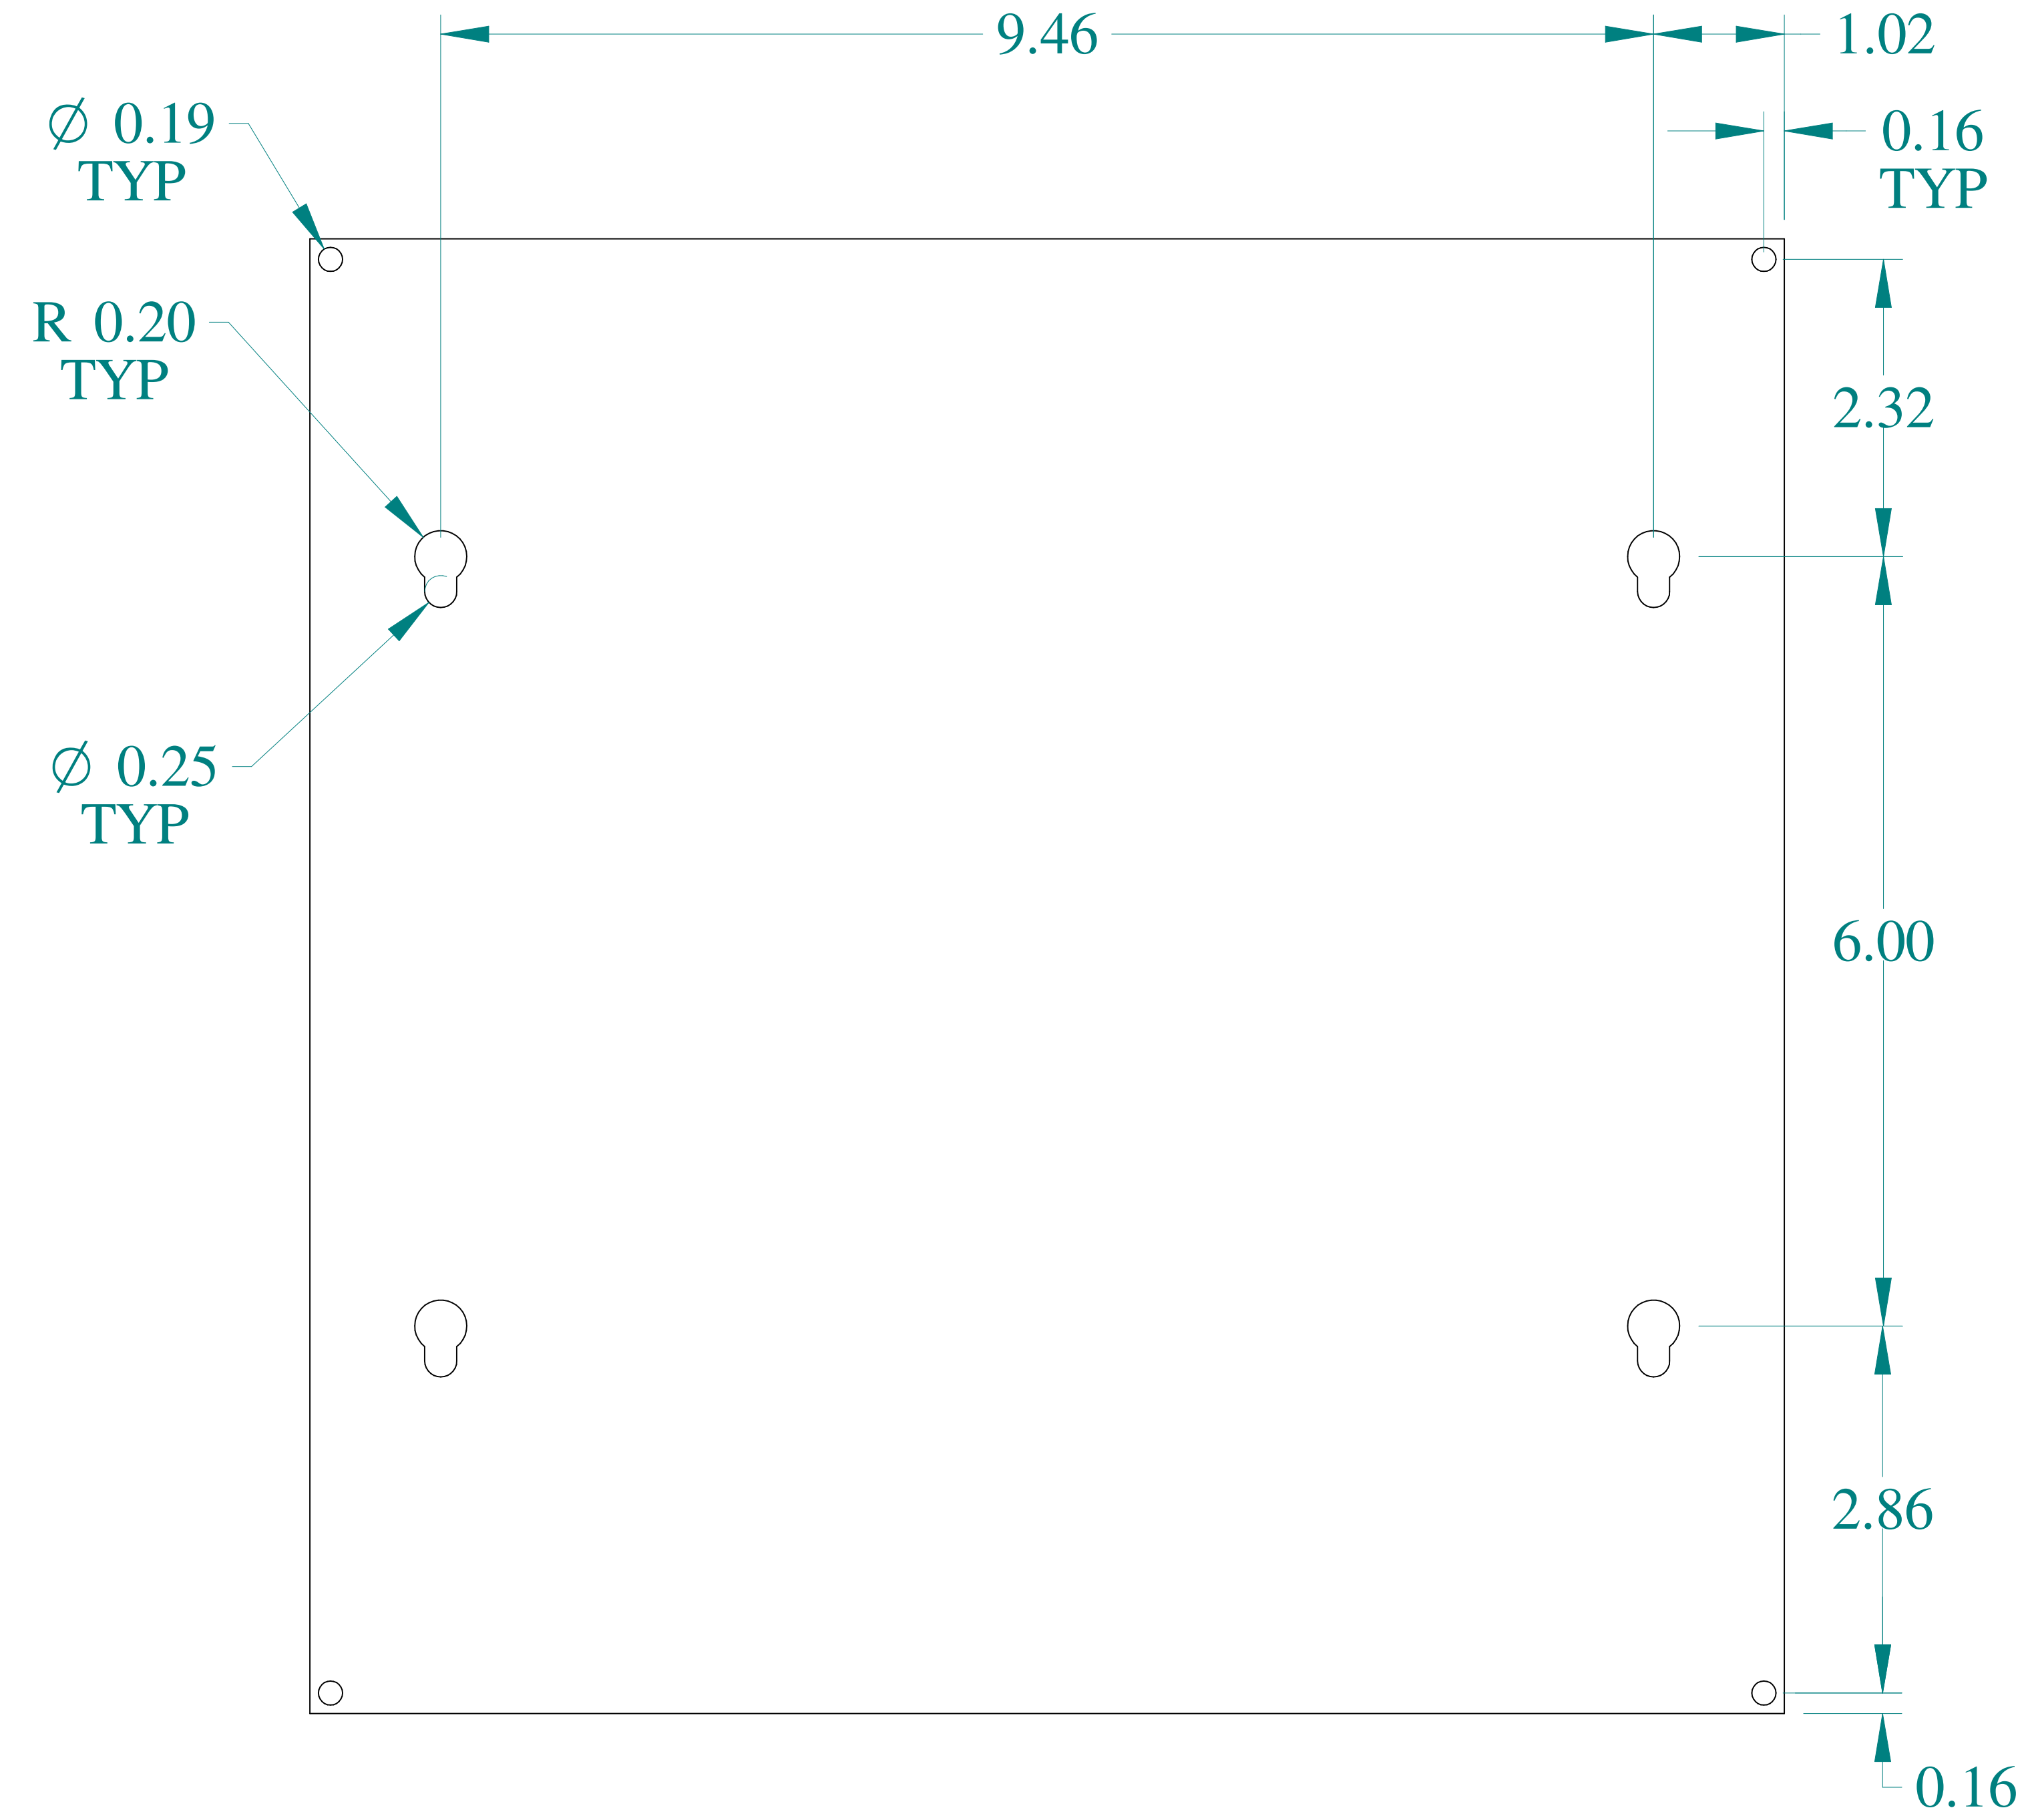

TOP VIEW

ISOMETRIC VIEW

SIDE VIEW

FRONT VIEW

Data subject to change without notice.

Part # : CSFC1010

Date : Mar. 23, 2019

Link: www.hammg.com/CSFC1010